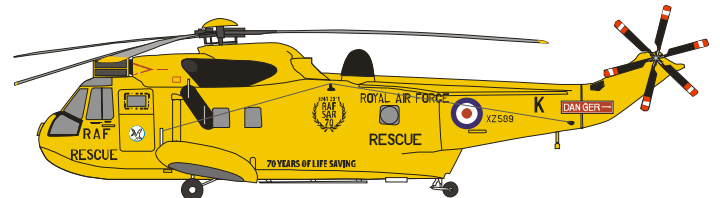

Multi Scale (1/72, 1/48 & 1/32 scale)

		Retail Price
JJXX003	Lightning Augmentation Flight & Elder Forest markings	3.50

**We accept PayPal payments
And Bank Transfer
(ask for details)**