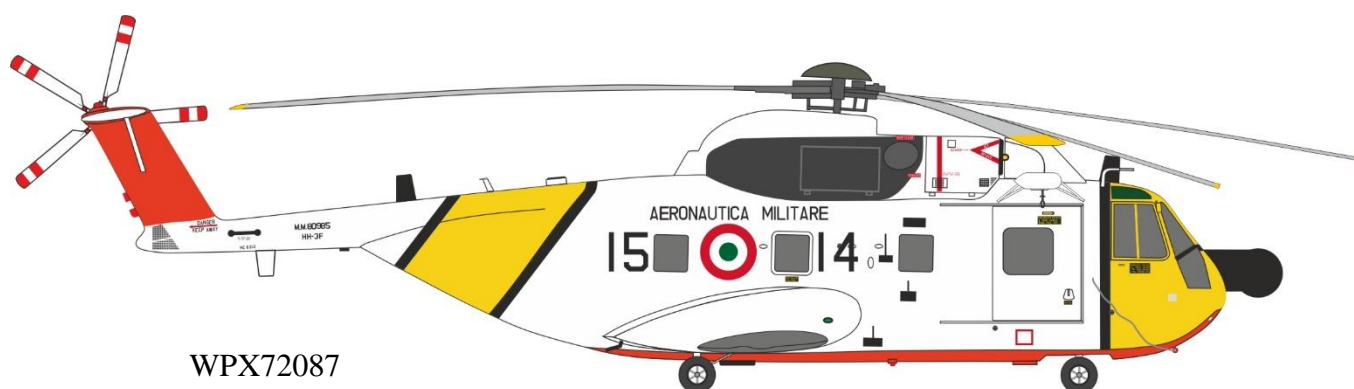

WPX72087
HH-3F Pelican – Italian Air Force
Early White Scheme

1/72 English Electric Lightning Mixed Media Kits **Retail Price**

Each Lightning kit is in 1/72 scale, and contains resin, white metal, vac-formed parts and decals.

WKM001	English Electric P.1B	35.00
WKM005	English Electric Lightning T.4	35.00
WKM006	English Electric Lightning T.5 5 Sqn. RAF - 11 Sqn. zap	35.00
WKM007	English Electric Lightning T.5 privately owned, Cranfield	35.00
WKM008	English Electric Lightning T.5 74 Sqn. RAF Tengah	35.00
WKM009	English Electric Lightning T.5 145 Sqn. - tiger zap	35.00
WKM010	English Electric Lightning T.4 92 Sqn. RAF - silver scheme and green scheme	35.00
WKM011	English Electric Lightning T.4 19 Sqn. RAF - silver scheme and green scheme	35.00
WKM012	English Electric P.1/P1a Prototype	40.00

1/144 scale Mixed Media Kits **Retail Price**

WPX44001	Hunter T7 – RAF 4FTS & 234 Sqn, and RDan.AF	27.00
WPX44002	Hawker Hunter T.8 / T.8C - Royal Navy	27.00
WPX44003	Hawker Hunter T.8M - Royal Navy	27.00
WPX44005	F-4J Phantom US Navy - VF-114 Aardvarks	27.00
WPX44006	F-4J Phantom US Navy - VF-31 Tomcatters	27.00
WPX44007	F-4J Phantom 74 Sqn. RAF Tigers	27.00
WPX44008	F-4J Phantom US Marine Corps - VMFA-333 Trip Treys	27.00
WPX44012	F-4D – US Air Force Europe - UK	27.00
WPX44013	F-4C - US Air Force – Viet Nam	27.00
WPX44014	F-4J – US Navy – Blue Angels	27.00
WPX44015	F-4C - Spanish Air Force	27.00

www.whirlybirdmodels.com

Whirlybird, 73 High Street, Wombwell, Barnsley, South Yorks. England S73 8HS

Telephone: : +44 (0) 7776 141821 e-mail: sales@whirlybirdmodels.com

Proprietors: Roger Evans & David Lourenço-Evans

All prices in £GB, Carriage extra