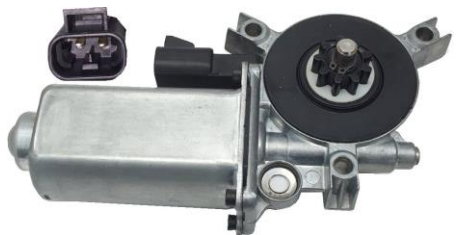

PONTIAC GRAND PRIX (03-97)

WM-GM-97L ACI#: 82370

WINDOW LIFT MOTOR

05-07 BUICK TERRAZA Front left
04-05 CHEVROLET CLASSIC Front Right
97-03 CHEVROLET MALIBU Front Right
05-08 CHEVROLET UPLANDER Front left
97-05 CHEVROLET VENTURE Front left
97-99 OLDSMOBILE CUTLASS Front Right
97-04 OLDSMOBILE SILHOUETTE Front left
99-08 PONTIAC MONTANA Front left
97-99 PONTIAC TRANS SPORT Front left
05-07 Saturn Relay Front left

WM-GM-97R ACI#: 82371

WINDOW LIFT MOTOR

05-07 BUICK TERRAZA Front Right
04-05 CHEVROLET CLASSIC Front left
97-03 CHEVROLET MALIBU Front left
05-08 CHEVROLET UPLANDER Front Right
97-05 CHEVROLET VENTURE Front Right
97-99 OLDSMOBILE CUTLASS Front left
97-04 OLDSMOBILE SILHOUETTE Front Right
99-08 PONTIAC MONTANA Front Right
97-99 PONTIAC TRANS SPORT Front Right
05-07 Saturn Relay Front Right