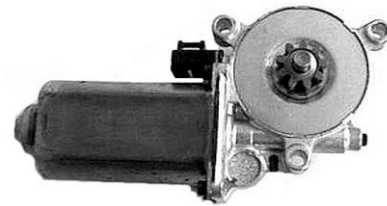

WM-GM-91L ACI#:82977,

WINDOW LIFT MOTOR-9 GEAR ,

BUICK

92-99 BUICK LESABRE

92-05 BUICK PARK AVENUE

95-99 BUICK RIVIERA

91-96 BUICK ROADMASTER

CADILLAC

94-96 Cadillac Commercial Chassis

94-00 CADILLAC DEVILLE

92-02 CADILLAC ELDORADO

94-96 CADILLAC FLEETWOOD

92-01 CADILLAC SEVILLE

CHEVROLET

91-96 CHEVROLET CAPRICE

91-94 Chevrolet Commercial Chassis

94-96 CHEVROLET IMPALA

OLDSMOBILE

92-99 OLDSMOBILE 88

91-96 OLDSMOBILE 98

95-99 OLDSMOBILE AURORA

96-99 OLDSMOBILE LSS

97-98 OLDSMOBILE REGENCY

PONTIAC

92-99 PONTIAC BONNEVILLE