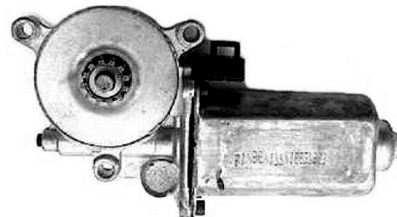

WM-GM-88L ACI#:82325,
DORMAN#:742-103

WINDOW LIFT MOTOR-12 GEAR,
BUICK

91-96 ROADMASTER FL
90-96 REGAL 2DR FR, 4DR FL
88-89 ALL REGAL FR
CADILLAC
93-96 RWD ALL BROUGHAM, COMMERCIAL
CHASSIS, CONCURS, DEVILLE,
FLEETWOOD, & FUNERAL COACH FR
CHEVROLET
91-96 ALL BELAIR,BISCAYNE,CAPRICE,
IMPALA FR
90-94 LUMINA ALL 2DR FR, 4DR FL
OLDSMOBILE
91-92 ALL CUSTOMS CRUISER FL
90-96 ALL CUTLASS,F-85,CUTLASS SUPREME
2DR FR,4DR FL 88 FWD,89 ALL CUTLASS,F-85
CUTLASS SUPREME FR
PONTIAC
90-96 GRAND PRIX 2DR FR, 4DR FL
88-89 GRAND PRIX ALL FR