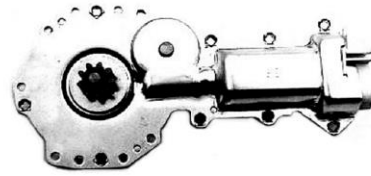

WM-GM-85T ACI#: 82460,
DORMAN#:742-101

WINDOW LIFT MOTOR-9 GEAR
Front Left and Right

CHEVROLET
85-01 ASTRO
93-02 CAMARO
87-89 SAFARI
PONTIAC
93-02 FIREBIRD