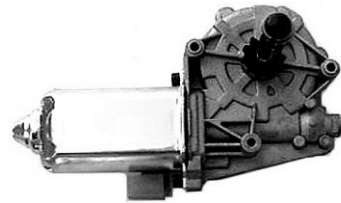

WINDOW LIFT MOTOR-Domestic car

CADDILAC

WM-DEV-00LF ACI#82183 Cardone#82-193

WINDOW LIFT MOTOR W/32 TOOTH

02-07 Buick Rendezvous Front/Rear Left
00-01 Cadillac DeVille Front Left
02-05 Cadillac DeVille Rear Right
00-01 Cadillac DeVille Rear Right
04-06 Cadillac SRX Rear Left
01-05 Pontiac Aztek Front/Rear Left

WM-DEV-00RF ACI#82184 Cardon#82-192

WINDOW LIFT MOTOR W/32 TOOTH

02-07 Buick Rendezvous Front/Rear Right
00-01 Cadillac DeVille Front Right
02-05 Cadillac DeVille Rear Left
00-01 Cadillac DeVille Rear Left
01-05 Pontiac Aztek Front/Rear Right

FORD

WM-F150-97L ACI#83118

WINDOW LIFT MOTOR,L – 9 GEAR

97-98 FORD F-150
97-98 FORD F-250
97 FORD F-350

WM-F150-97R ACI#83119

WINDOW LIFT MOTOR,R– 9 GEAR

97-98 FORD F-150
97-98 FORD F-250
97 FORD F-350

WM-WIN-95L ACI#83116

WINDOW LIFT MOTOR-L,11 GEAR
95-99 FORD WINDSTAR

WM-WIN-95R ACI#83117

WINDOW LIFT MOTOR-R,11 GEAR
95-99 FORD WINDSTAR

WM-FD-86R ACI#83695

WINDOW LIFT MOTOR
86-95 Ford Taruas Front Right Rear Left
88-93 Lincoln, Continental Front Right
86-95 Mercury Sable Front Right Rear Left