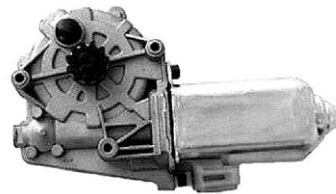

WM-DEV-00RF ACI#82184 Cardon#82-192

WINDOW LIFT MOTOR W/32 TOOTH

02-07 Buick Rendezvous Front/Rear Right
00-01 Cadillac DeVille Front Right
02-05 Cadillac DeVille Rear Left
00-01 Cadillac DeVille Rear Left
01-05 Pontiac Aztek Front/Rear Right

FORD

WM-F150-97L ACI#83118

WINDOW LIFT MOTOR,L – 9 GEAR

97-98 FORD F-150
97-98 FORD F-250
97 FORD F-350

WM-F150-97R ACI#83119

WINDOW LIFT MOTOR,R– 9 GEAR

97-98 FORD F-150
97-98 FORD F-250
97 FORD F-350

WM-WIN-95L ACI#83116

WINDOW LIFT MOTOR-L,11 GEAR
95-99 FORD WINDSTAR

WM-WIN-95R ACI#83117

WINDOW LIFT MOTOR-R,11 GEAR
95-99 FORD WINDSTAR

WM-FD-86R ACI#83695

WINDOW LIFT MOTOR
86-95 Ford Taruas Front Right Rear Left
88-93 Lincoln, Continental Front Right
86-95 Mercury Sable Front Right Rear Left

WM-FD-88L ACI#83595

WINDOW LIFT MOTOR-L
88-92 LINCOLN CONTINENTAL

WM-MU-81L ACI#83193

WINDOW LIFT MOTOR-L

81-94 Ford Mustang Convertible

WM-MU-81R ACI#83192

WINDOW LIFT MOTOR-R

81-94 Ford Mustang Convertible