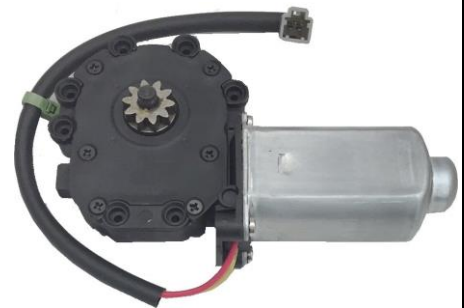

WM-GM-97R ACI#: 82371

WINDOW LIFT MOTOR

05-07 BUICK TERRAZA Front Right
04-05 CHEVROLET CLASSIC Front left
97-03 CHEVROLET MALIBU Front left
05-08 CHEVROLET UPLANDER Front Right
97-05 CHEVROLET VENTURE Front Right
97-99 OLDSMOBILE CUTLASS Front left
97-04 OLDSMOBILE SILHOUETTE Front Right
99-08 PONTIAC MONTANA Front Right
97-99 PONTIAC TRANS SPORT Front Right
05-07 Saturn Relay Front Right

WINDOW LIFT MOTOR- Import car

Honda

WM-AC-98L-2 Dorman NO: 742-842

WINDOW LIFT MOTOR-LH

98-02 Honda Accord 2dr

96-00 Honda Civic 2dr

WM-AC-98R-2 Dorman NO: 742-843

WINDOW LIFT MOTOR-RH

98-02 Honda Accord 2dr

96-00 Honda Civic 2dr

Infiniti/Nissan

WM-AL-02LF ACI #388295 Dorman#742-515

WINDOW LIFT MOTOR-Front Left

02-06 NISSAN ALTIMA w/6 pin connector

WM-AL-02RF-2P ACI #388296 Dorman#742-497

WINDOW LIFT MOTOR-Front Right

02-06 NISSAN ALTIMA w/2 pin connector

WM-AL-02RF-6P ACI #388297 Dorman#742-516

WINDOW LIFT MOTOR-Front Right
02-06 NISSAN ALTIMA w/6 pin connector

WM-I30-00LF Dorman#742-507
Cardone#47-1365