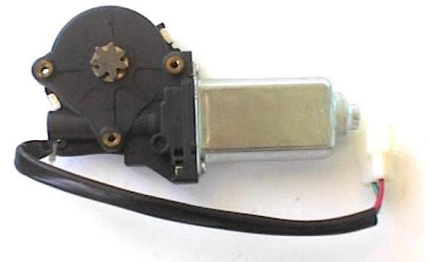

WM-TY-82R ACI # 88387/88389/88391
Cardone#47-1104

WINDOW LIFT MOTOR

87-88 Chevrolet NOVA Rear left
89-92 Geo PRIZM Rear left
89-92 Geo PRIZM Rear Right
93-97 Geo PRIZM Rear Right
90-91 Lexus ES250 Front left ,Rear Right
90-94 Lexus LS400 Front right, Rear left
93-96 Mitsubishi Diamante Front right
90-95 Toyota 4runner Front right
87-91 Toyota CAMRY Front Right
86-89 Toyota CELICA Front Right
91-93 Toyota CELICA Front Right, Rear left
84-92 Toyota COROLLA Front Right,Rear left
88-97 Toyota COROLLA Rear Right
85-92 Toyota CRESSIDA Front Right
90-96 Toyota LANDCRUISER Rear right
89-95 Toyota pickup Front right
91-97 Toyota PREVIA Front Right
86-89 Toyota SUPRA Front Right
93-94 Toyota TERCEL Front right