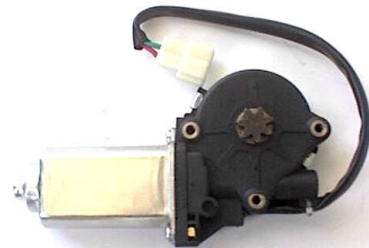

Toyota

WM-TY-82L ACI # 88386/88388/88390
Cardone#47-1103

WINDOW LIFT MOTOR
85-88 Chevrolet NOVA Front left, Rear right
98-02 Chevrolet Prizm Front Left Rear Left
89-92 Geo PRIZM Front left,Rear left
93-97 Geo PRIZM Rear left
90-91 Lexus ES250 Front right,Rear left
90-94 Lexus LS400 Front left, Rear right
93-96 Mitsubishi Diamante Front left
89-95 Toyota 4RUNNER Front left,Rear Left
87-91 Toyota CAMRY Front left,Rear left
86-90 Toyota CELICA Front left
91-93 Toyota CELICA Front left,Rear right
84-87 Toyota COROLLA Rear Right
88-92 Toyota COROLLA Front left,**Rear left**
93-97 Toyota COROLLA Rear left
85-92 Toyota CRESSIDA Front left,Rear left
90-96 Toyota LANDCRUISER Rear left
91-95 Toyota MR2 Front left
89-95 Toyota PICKUP Front left
91-97 Toyota PREVIA Front left,Rear left
86-92 Toyota SUPRA Front left
93-94 Toyota TERCEL Front left
84-89 Toyota VAN Front left