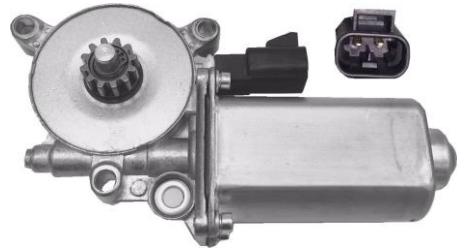

CHEVROLET G30 (96)

CHEVROLET IMPALA (05-00)

CHEVROLET MONTE CARLO (07-00)

GMC G3500 (96)

GMC SAVANA 1500 (02-96)

GMC SAVANA 2500 (02-96)

GMC SAVANA 3500 (02-96)

OLDSMOBILE INTRIGUE (02-98)

PONTIAC GRAND PRIX (03-97)

WM-GM-96R ACI#:82667

WINDOW LIFT MOTOR

BUICK CENTURY (05-97)

BUICK REGAL (04-97)

CHEVROLET EXPRESS 1500 (02-96)

CHEVROLET EXPRESS 2500 (02-96)

CHEVROLET EXPRESS 3500 (02-96)