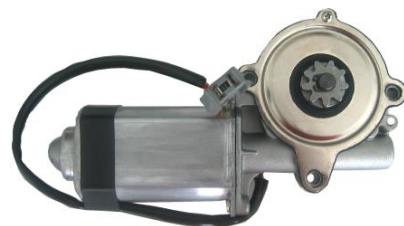

WM-DEV-00RF ACI#82184 Cardon#82-192

WINDOW LIFT MOTOR W/32 TOOTH

02-07 Buick Rendezvous Front/Rear Right
00-01 Cadillac DeVille Front Right
02-05 Cadillac DeVille Rear Left
00-01 Cadillac DeVille Rear Left
01-05 Pontiac Aztek Front/Rear Right

FORD

WM-F150-97L ACI#83118

WINDOW LIFT MOTOR,L – 9 GEAR

97-98 FORD F-150
97-98 FORD F-250
97 FORD F-350

WM-F150-97R ACI#83119

WINDOW LIFT MOTOR,R– 9 GEAR

97-98 FORD F-150
97-98 FORD F-250
97 FORD F-350

WM-WIN-95L ACI#83116

WINDOW LIFT MOTOR-L,11 GEAR
95-99 FORD WINDSTAR

WM-WIN-95R ACI#83117

WINDOW LIFT MOTOR-R,11 GEAR
95-99 FORD WINDSTAR

WM-FD-86R ACI#83695

WINDOW LIFT MOTOR
86-95 Ford Taruas Front Right Rear Left
88-93 Lincoln, Continental Front Right
86-95 Mercury Sable Front Right Rear Left

WM-FD-88L ACI#83595

WINDOW LIFT MOTOR-L
88-92 LINCOLN CONTINENTAL

WM-MU-81L ACI#83193

WINDOW LIFT MOTOR-L

81-94 Ford Mustang Convertible

WM-MU-81R ACI#83192

WINDOW LIFT MOTOR-R

81-94 Ford Mustang Convertible