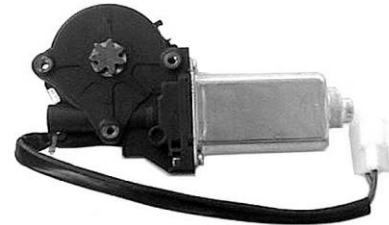

WM-TY-97R Dorman#742-601 ACI # 88367
Cardone#47-1138

WINDOW LIFT MOTOR

98-02 Chevrolet Prizm Right Front
03-06 Infiniti G35 Rear Left 4D Sedan and w/o Anti-Pinch Feature
96-97 Lexus LX450 Front Left
97-04 Mitsubishi Montero Sport Rear Right
95-02 Suzuki Esteem Front Left
96-98 Toyota 4Runner Front Right, Rear Right
99-02 Toyota 4Runner Rear Right
97-01 Toyota Camry 2.2L 3.0L Right Front
98-02 Toyota Corolla 1.8L Right Front
91-97 Toyota Land Cruiser Front Left
96-99 Toyota Paseo Front Right
96-00 Toyota RAV4 Rear Left
98-00 Toyota Sienna 3.0L Right Front
95-96 Toyota Tercel Front Right, Rear Left
95-04 Toyota Tacoma
00-06 Toyota Tundra Front right