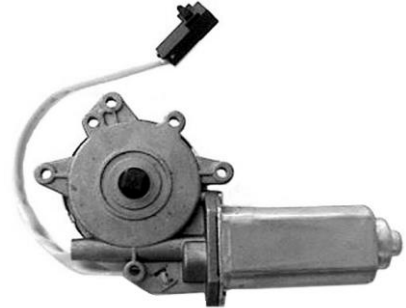

WINDOW LIFT MOTOR

99-02 Infiniti G20 Front Left
96-99 Infiniti I30 Front Left ,Rear Left
00-01 Infiniti I30 Rear Left
02-04 Infiniti I35 Rear Left
93-95 Infiniti J30 Front Right,Rear Right
96-97 Infiniti J30 Front Right
97-00 Infiniti QX4 Front Left ,Rear Left
93-98 Mercury Villager Front Right
95-98 Nissan 200SX Front Left
93-97 Nissan Altima Front Right,Rear Right
98-01 Nissan Altima Front Left ,Rear Left
89-94 Nissan D21 Front Right
98-04 Nissan Frontier Front Left Rear Left
95-99 Nissan Maxima Front Left ,Rear Left
00-03 Nissan Maxima Rear Left
87-95 Nissan Pathfinder Front Right Rear Right
96-00 Nissan Pathfinder Front Left ,Rear Left
96-97 Nissan Pickup Front Right
93-98 Nissan Quest Front Right
95-99 Nissan Sentra Front Left Rear Left
90-92 Nissan Stanza Front Right Rear Right
00-04 Nissan Xterra Front Left ,

WM-MA-95R Dorman# 742-504 ACI #88255

WINDOW LIFT MOTOR

99-02 Infiniti G20 Front Right
96-99 Infiniti I30 Front Right,Rear Right
00-01 Infiniti I30 Rear Right
02-04 Infiniti I35 Rear Right
93-95 Infiniti J30 Front Left Rear Left
96-97 Infiniti J30 Front Left
97-00 Infiniti QX4 Front Right,Rear Right
93-98 Mercury Villager Front Left
95-98 Nissan 200SX Front Right
93-97 Nissan Altima Front Left Rear left
98-01 Nissan Altima Front Right,Rear Right
89-94 Nissan D21 Front Left
98-04 Nissan Frontier Front Right Rear Right
95-99 Nissan Maxima Front Right,Rear Right
00-03 Nissan Maxima Rear Right
96-97 Nissan Pickup Front Left
87-95 Nissan Pathfinder Front Left Rear Left
96-00 Nissan Pathfinder Front Right,Rear Right
93-98 Nissan Quest Front Left
95-99 Nissan Sentra Front Right Rear Right
90-92 Nissan Stanza Front Left Rear left
00-04 Nissan Xterra Front Right,