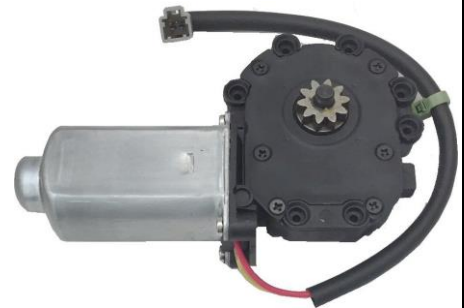

WM-GM-97R ACI#: 82371

WINDOW LIFT MOTOR

05-07 BUICK TERRAZA Front Right
04-05 CHEVROLET CLASSIC Front left
97-03 CHEVROLET MALIBU Front left
05-08 CHEVROLET UPLANDER Front Right
97-05 CHEVROLET VENTURE Front Right
97-99 OLDSMOBILE CUTLASS Front left
97-04 OLDSMOBILE SILHOUETTE Front Right
99-08 PONTIAC MONTANA Front Right
97-99 PONTIAC TRANS SPORT Front Right
05-07 Saturn Relay Front Right

WINDOW LIFT MOTOR- Import car

Honda

WM-AC-98L-2 Dorman NO: 742-842

WINDOW LIFT MOTOR-LH

98-02 Honda Accord 2dr

96-00 Honda Civic 2dr

WM-AC-98R-2 Dorman NO: 742-843

WINDOW LIFT MOTOR-RH

98-02 Honda Accord 2dr

96-00 Honda Civic 2dr

Infiniti/Nissan

WM-AL-02LF ACI #388295 Dorman#742-515

WINDOW LIFT MOTOR-Front Left

02-06 NISSAN ALTIMA w/6 pin connector

WM-AL-02RF-2P ACI #388296 Dorman#742-497

WINDOW LIFT MOTOR-Front Right

02-06 NISSAN ALTIMA w/2 pin connector

WM-AL-02RF-6P ACI #388297 Dorman#742-516

WINDOW LIFT MOTOR-Front Right
02-06 NISSAN ALTIMA w/6 pin connector

WM-I30-00LF Dorman#742-507
Cardone#47-1365