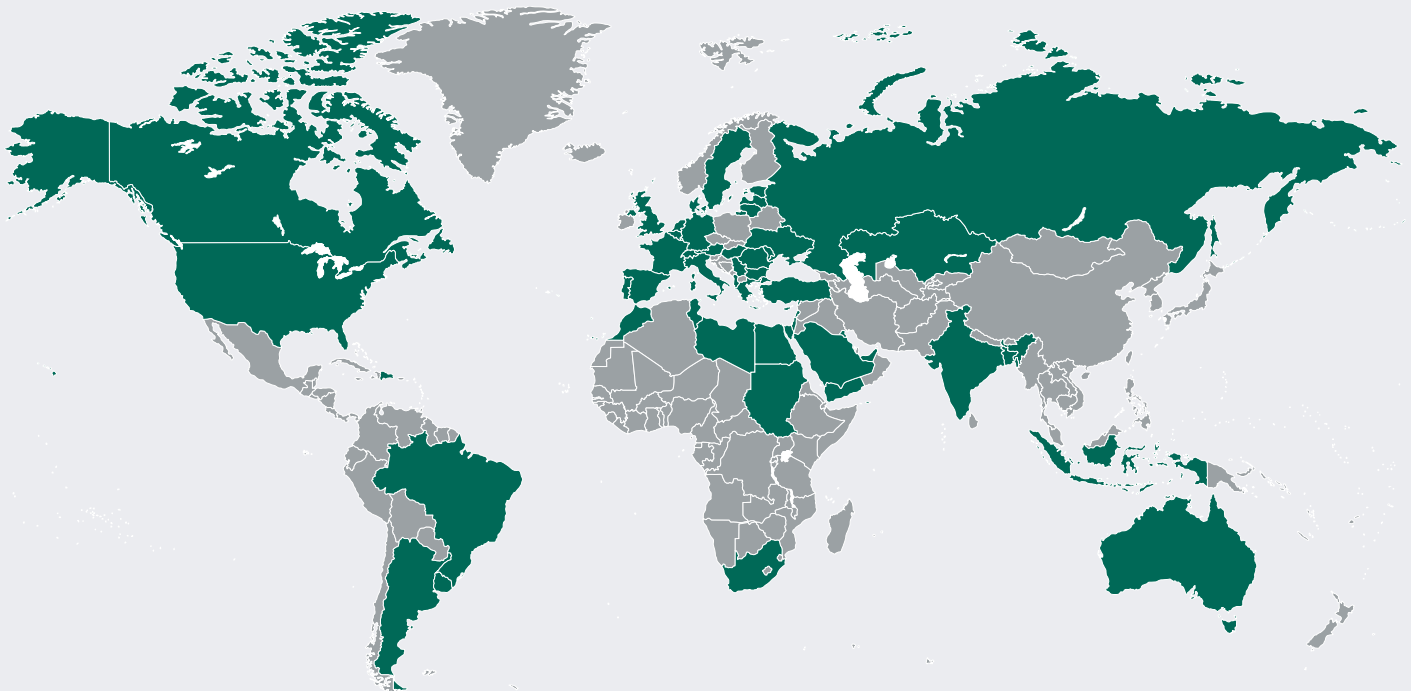

WHO ATTENDS GLOBAL GRAIN EVENTS?

Share this:

ATTENDING COMPANIES BY COUNTRY

ATTENDING COMPANIES – ALL GLOBAL GRAIN EVENTS

Share this:    

3D Corporate Solutions
5m Publishing

A

A Riza Kinay Shipping Agencies & Trading Inc
ABA Commodities
Abalioglu Yem Soya Tekstil Sanayi AS
Abbey Grain
ABC International Bank Plc
ABC International Bank/Alsahl Holding Group
Abengoa
ABN AMRO
ABN AMRO Bank
ABN AMRO Clearing, The Matthews Group
Abraham Investment Management
ABS Grain Terminal
Abu Donkol Company
Actava Trading DMCC
ADM – NA Oilseed Processing
ADM Grain
Advance Trading
AGA Partners Law Firm
Agena Tramp
Agence Maritime Thomas
Agentur Fur Getreide und Futtermittel GmbH
Agenzia Marittima Saidelli srl
AgFlow SA
Agiboo
AgMotion
AGORA Trading SA
Agra Group
AGRANDA International GmbH
AGRAVIS Raiffeisen AG
Agria Group Holding JSC
Agribrokers International
Agribusiness United DMCC
AgriCharts
Agricote
Agricultural Policy Analysis Centre
Agrifert SA
Agritel
Agrivisor LLC/Growmark
Agro Generation
Agro Hall Ltd
Agrocean SA
Agroconsult
Agrogeneration
Agroglobal SA
Agrograin Monaco Commodities
Agroinvest Group LLC