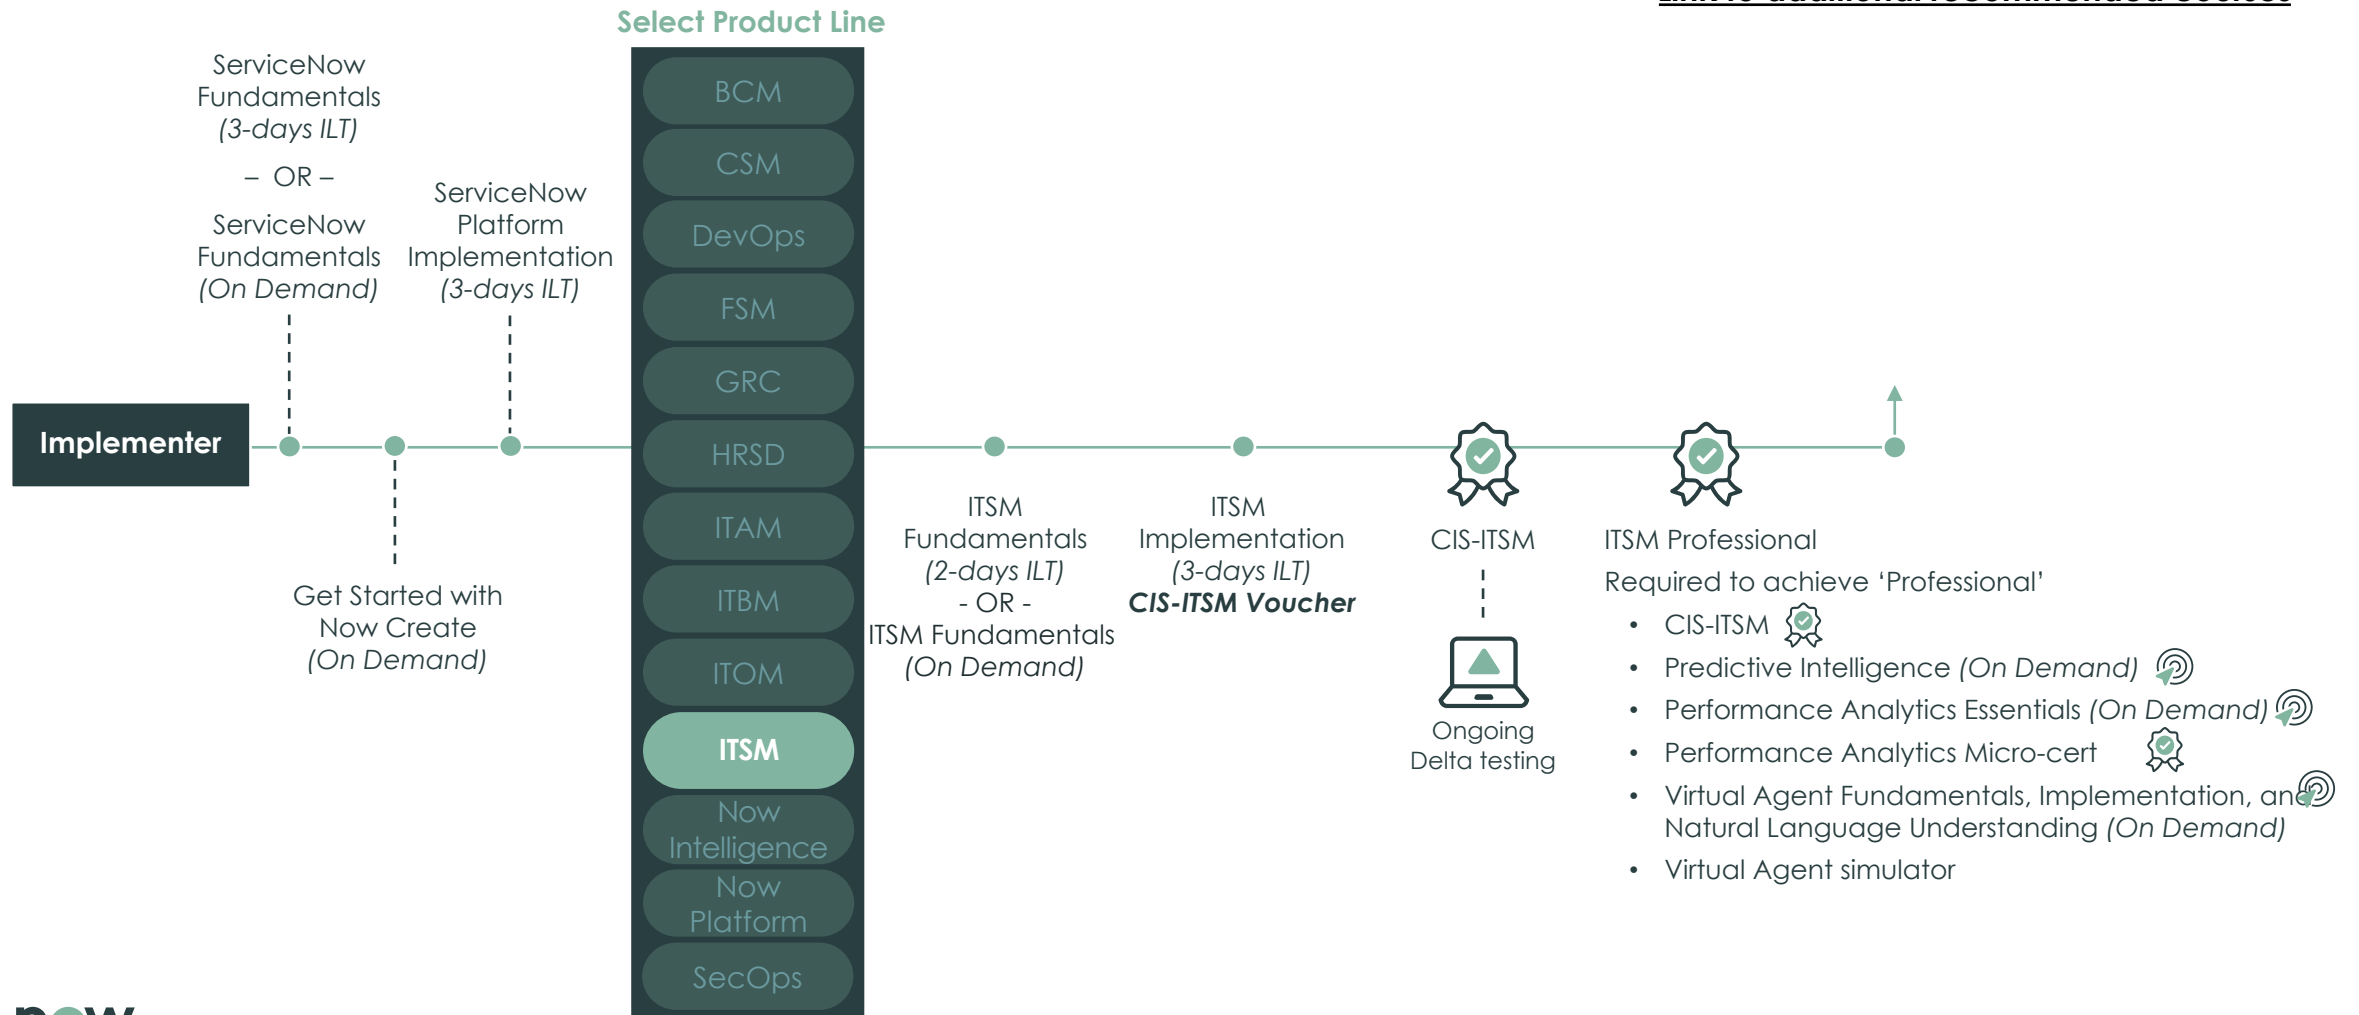

Additional Acronyms

CIS: Certified Implementation Specialist

ILT: Instructor-led Training

SCCM: Microsoft System Center Configuration Manager

Implementer Learning Path

IT Business Management (ITBM)

* Mainline certification questions are sourced from all courses between the product line selection and the exam

Additional Acronyms
APM: Application Portfolio Management
CIS: Certified Implementation Specialist
ILT: Instructor-led Training
PPM: Project Portfolio Management

Implementer Learning Path

IT Operations Management (ITOM)

Implementer Learning Path

IT Service Management (ITSM)

* Mainline certification questions are sourced from all courses between the product line selection and the exam

Additional Acronyms

CIS: Certified Implementation Specialist