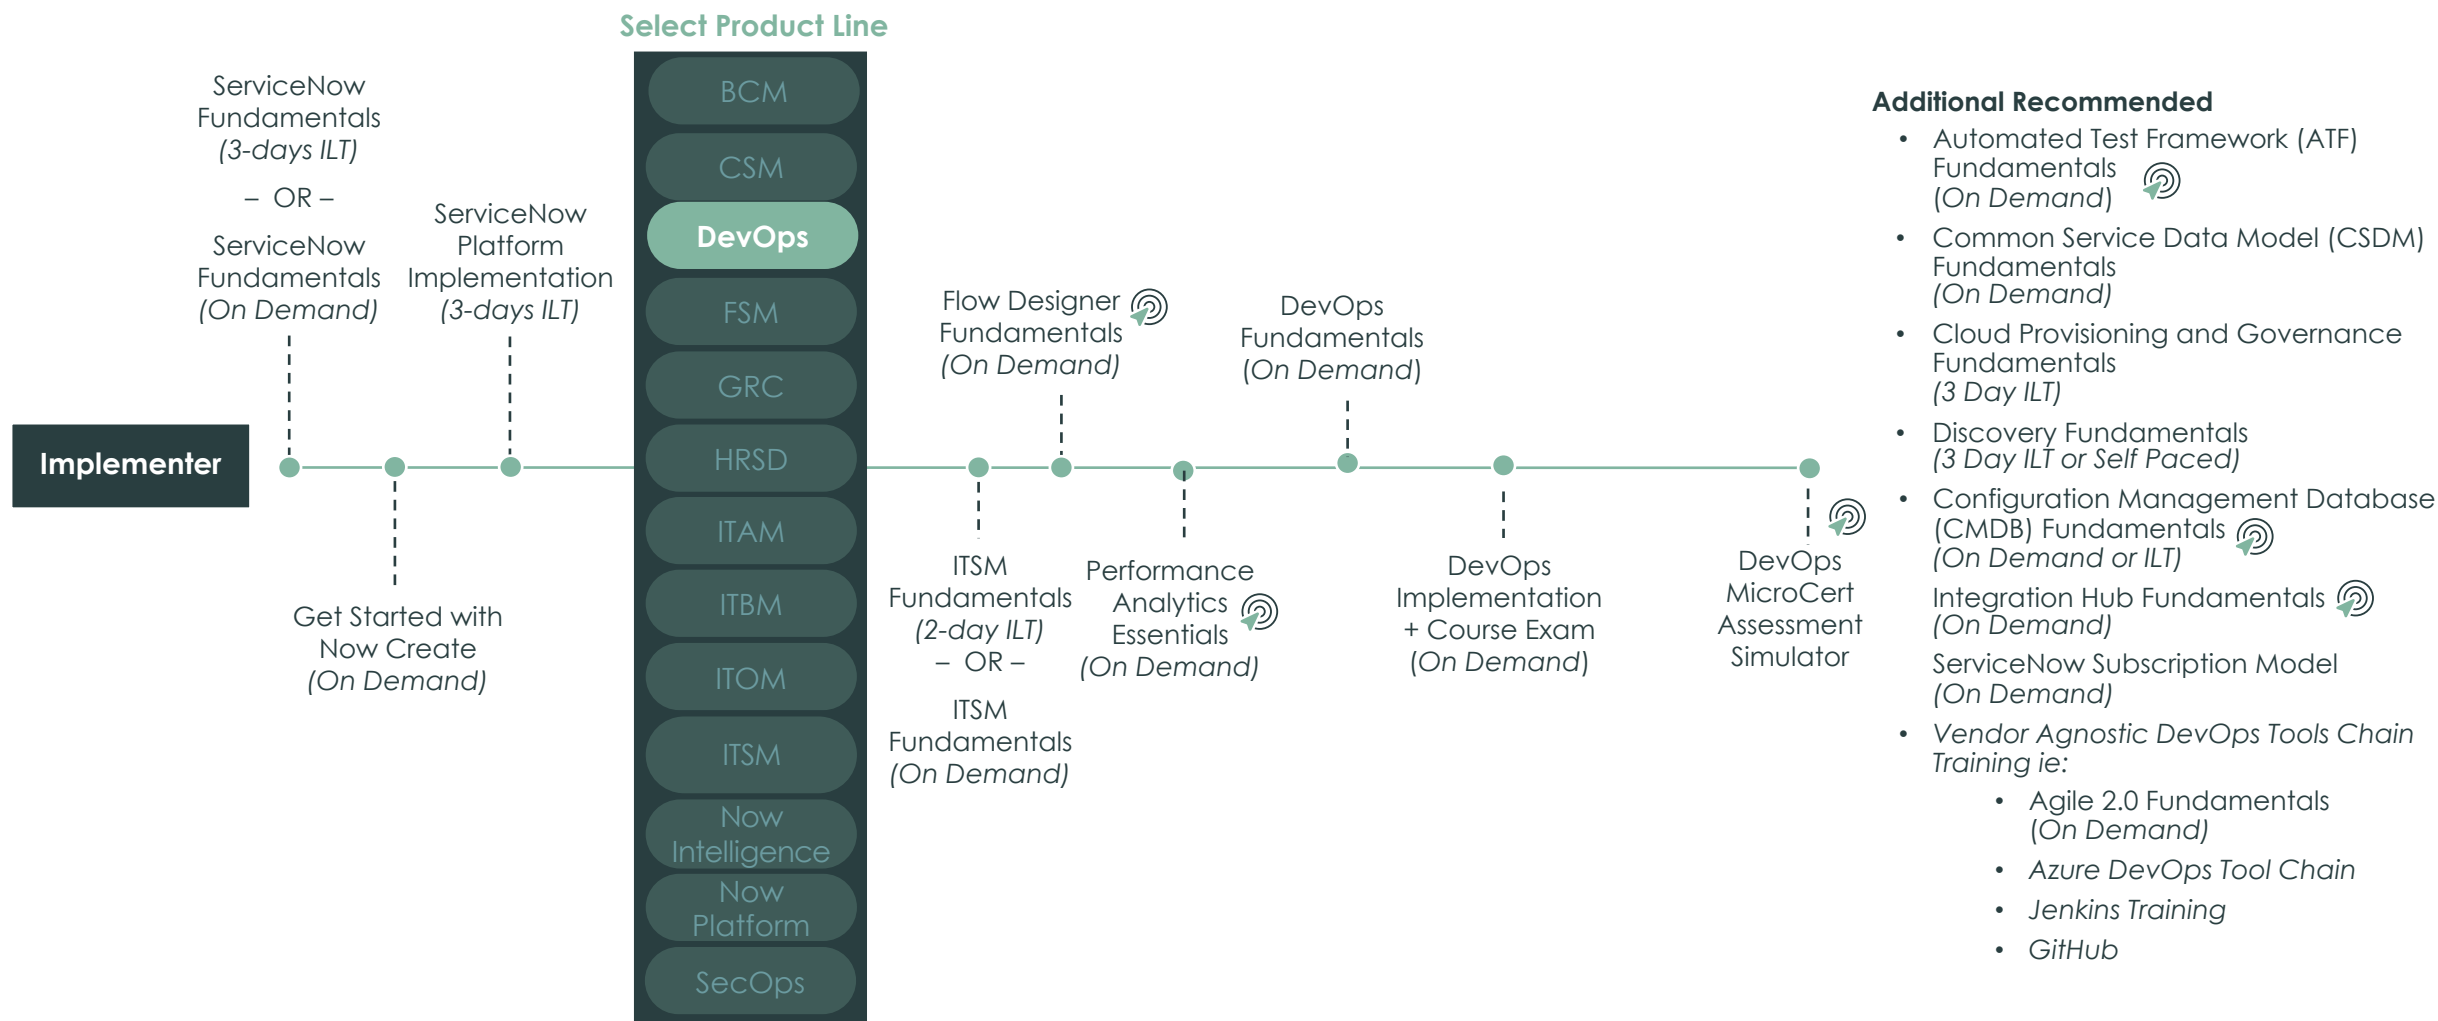

Implementer Learning Path

Customer Service Management (CSM)

* Mainline certification questions are sourced from all courses between the product line selection and the exam

Additional Acronyms
BPC: Business Process Consultants
CIS: Certified Implementation Specialist
ILT: Instructor-led Training

Additional Recommended

- [Link to all recommended courses](#)

* Mainline certification questions are sourced from all courses between the product line selection and the exam

Additional Acronyms
 ILT: Instructor-led Training

Implementer Learning Path

DevOps Change Velocity

Implementer Learning Path

Field Service Management (FSM)

* Mainline certification questions are sourced from all courses between the product line selection and the exam

Additional Acronyms

CIS: Certified Implementation Specialist

FSM: Field Service Management

ILT: Instructor-led Training

FSM Related Additional Recommended:

- [Link to Recommended Courses](#)

Implementer Learning Path