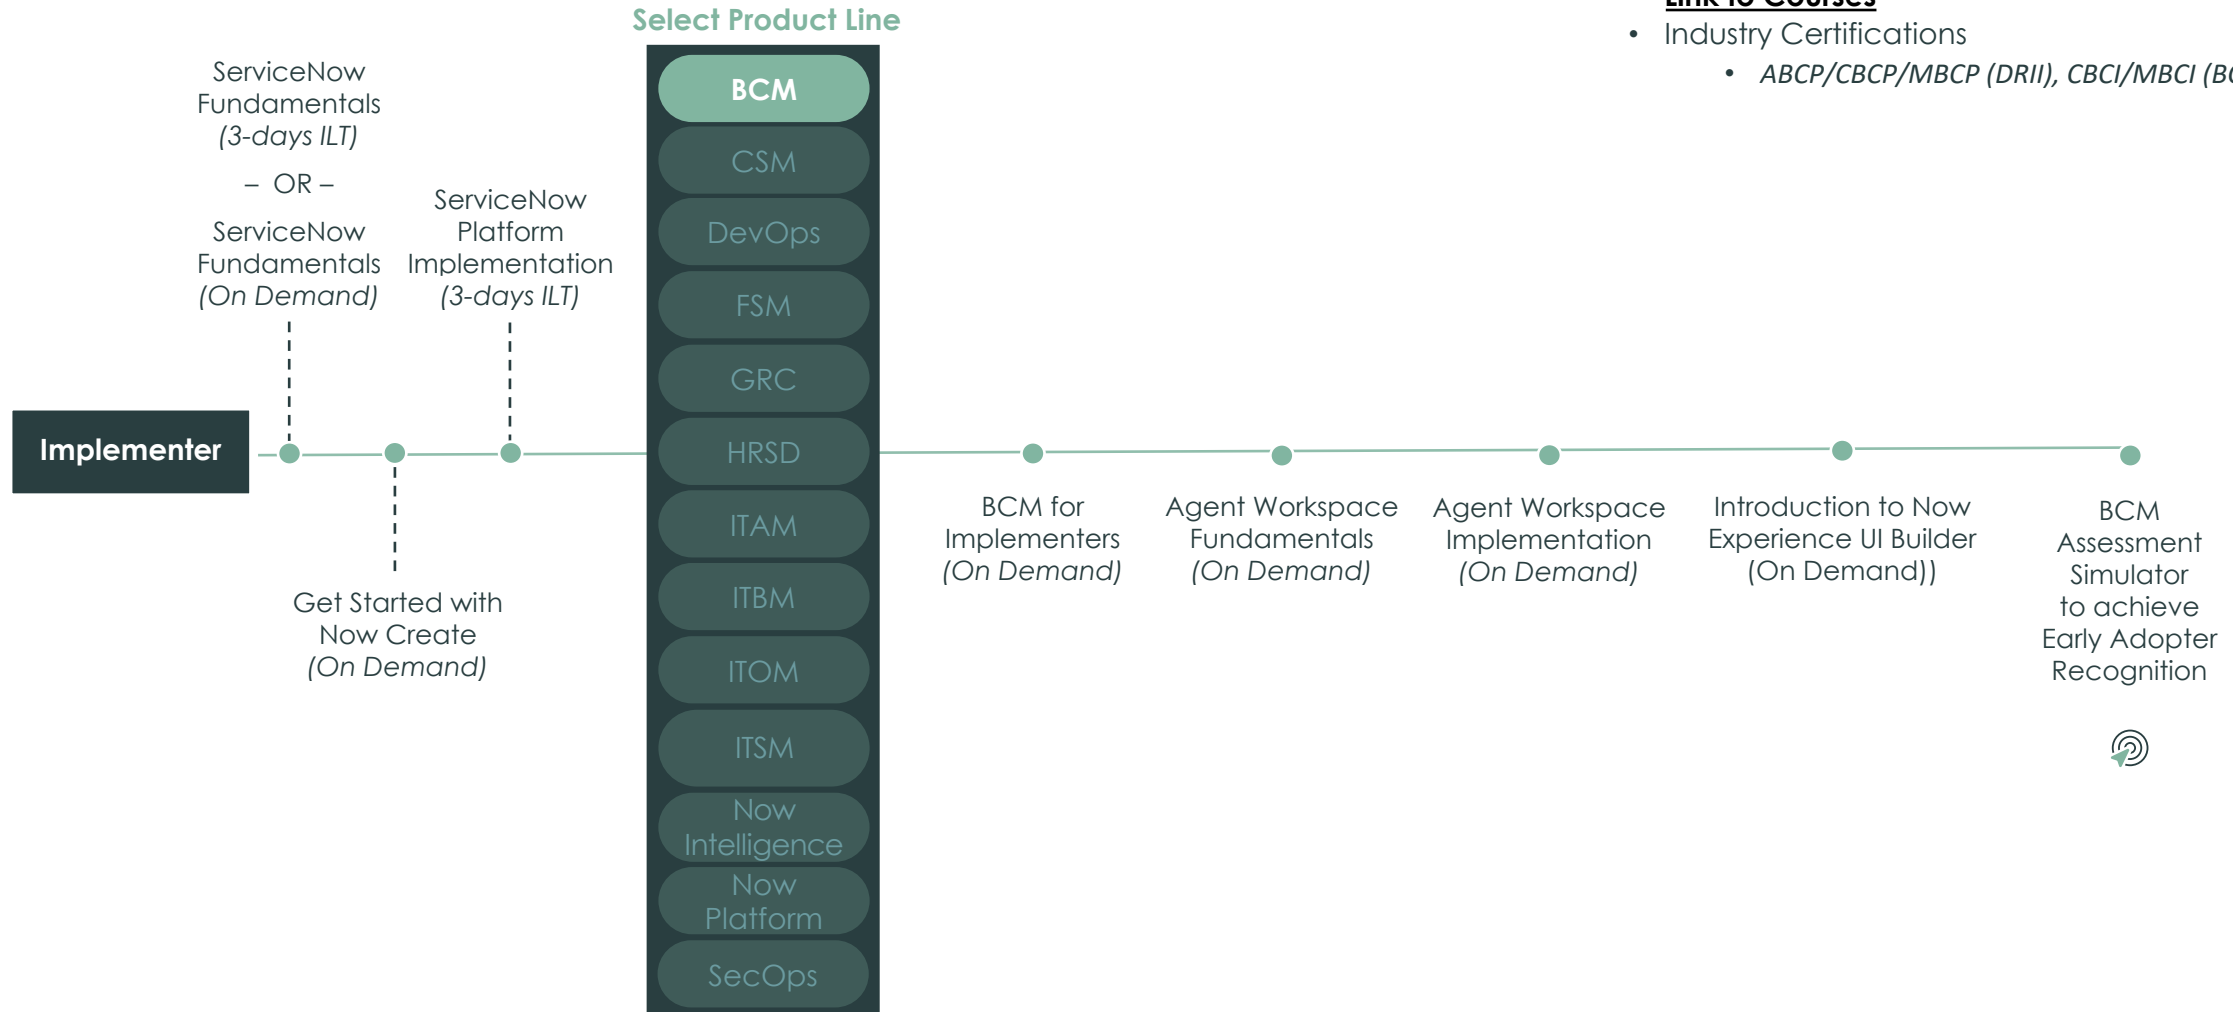

servicenow™

Learning Paths by Persona

Implementer Learning Paths

Implementer Certification

Business Continuity Management (BCM)

* Mainline certification questions are sourced from all courses between the product line selection and the exam

Additional Acronyms

CIS: Certified Implementation Specialist

ILT: Instructor-led Training

Additional Recommended:

- [Link to Courses](#)
- Industry Certifications
 - *ABCP/CBCP/MBCP (DRII), CBCI/MBCI (BCI)*

Implementer Learning Path

Customer Service Management (CSM)

* Mainline certification questions are sourced from all courses between the product line selection and the exam

Additional Acronyms
BPC: Business Process Consultants
CIS: Certified Implementation Specialist
ILT: Instructor-led Training

Additional Recommended

- [Link to all recommended courses](#)

* Mainline certification questions are sourced from all courses between the product line selection and the exam

Additional Acronyms
 ILT: Instructor-led Training