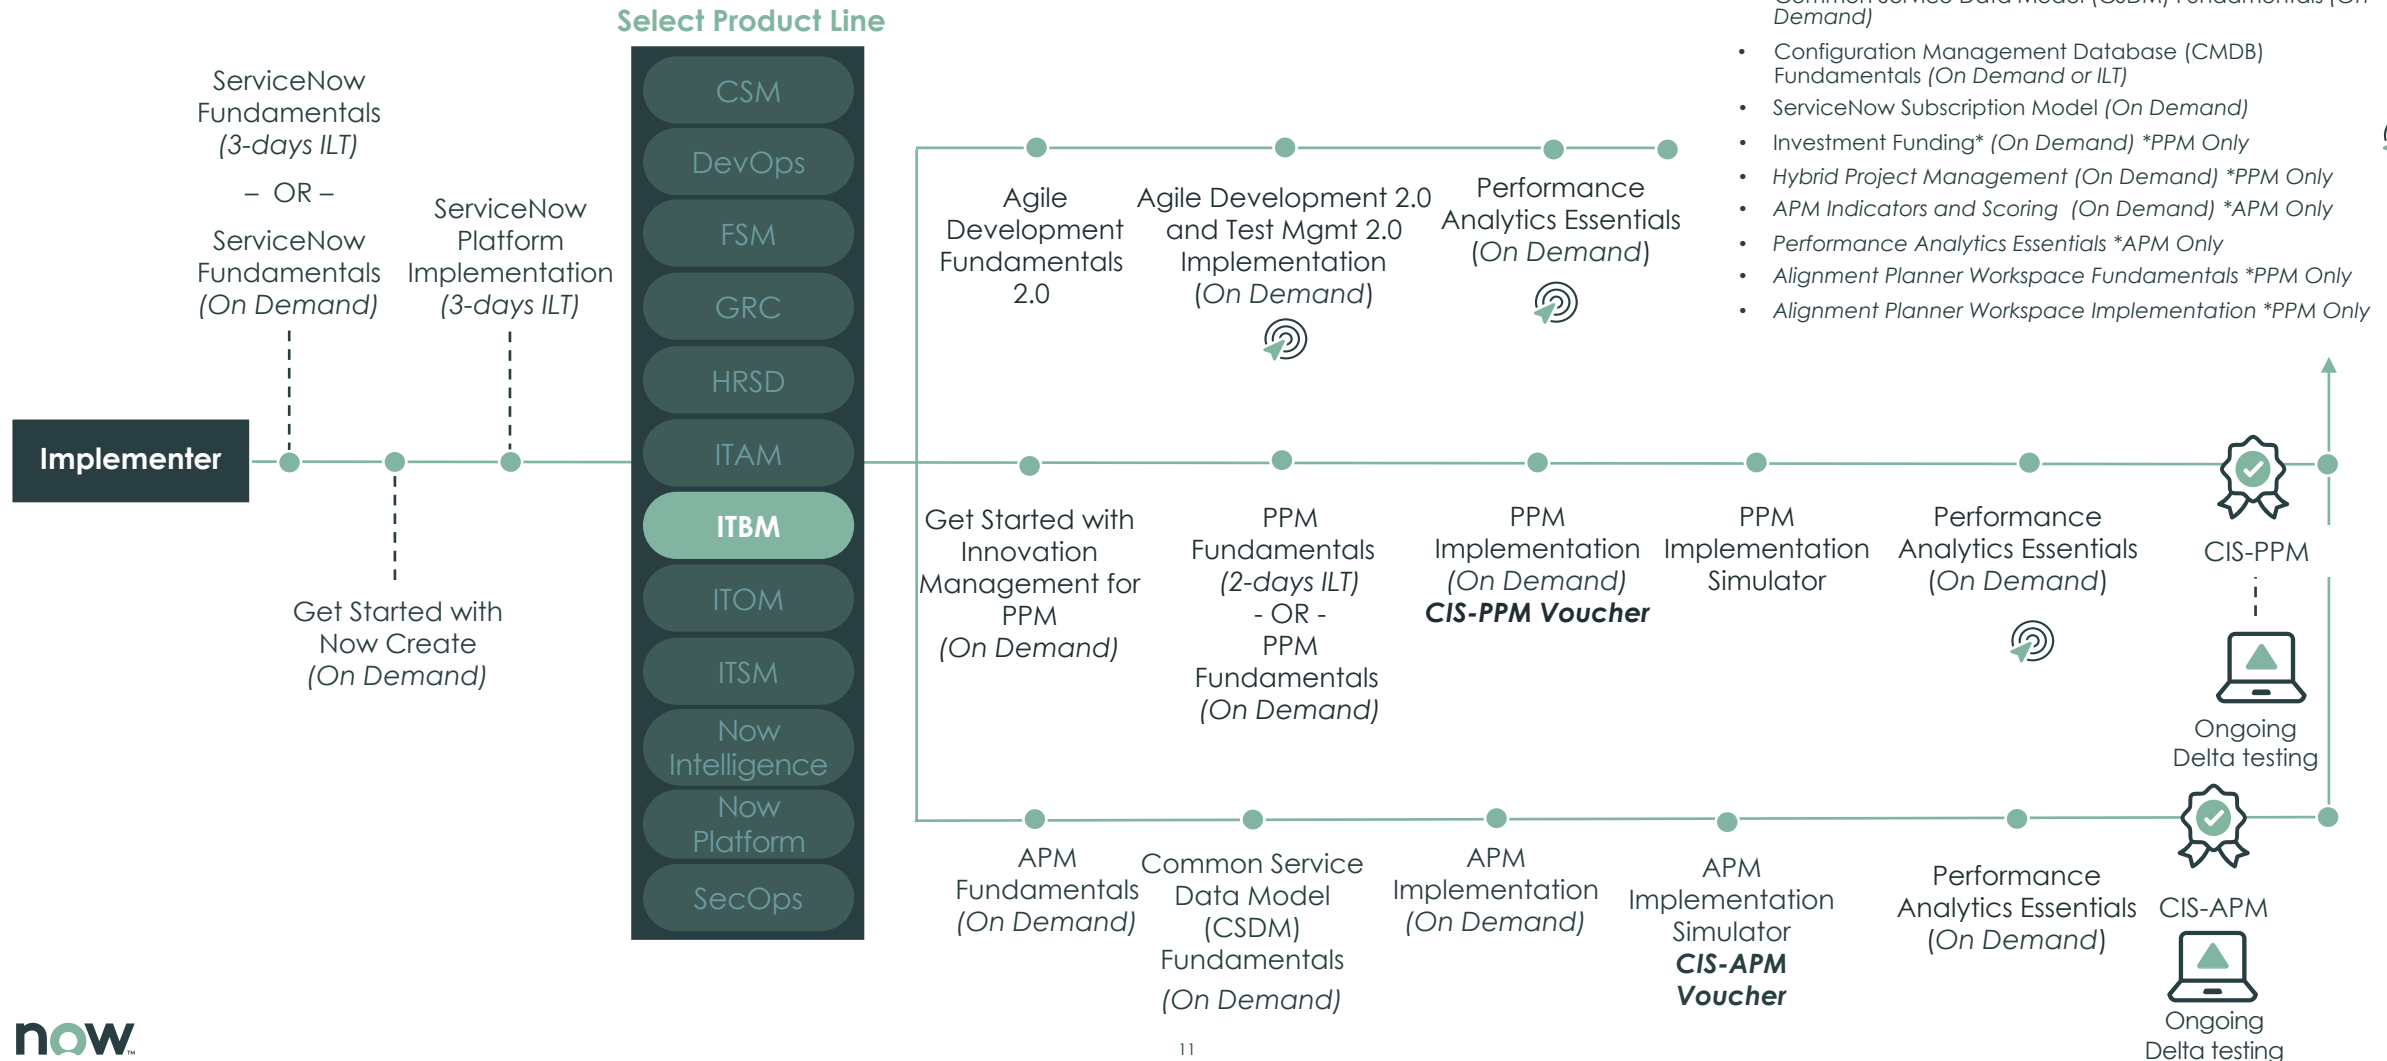

Implementer Learning Path

Governance Risk and Compliance (GRC)

Now Learning Path for taking the CIS-RC exam

Additional Recommended Courses

Implementer Learning Path

Human Resources Service Delivery (HRSD)

* Mainline certification questions are sourced from all courses between the product line selection and the exam

Additional Acronyms

CIS: Certified Implementation Specialist

ILT: Instructor-led Training

Implementer Learning Path

IT Asset Management (ITAM)

* Mainline certification questions are sourced from all courses between the product line selection and the exam

Additional Acronyms

CIS: Certified Implementation Specialist

ILT: Instructor-led Training

SCCM: Microsoft System Center Configuration Manager

Implementer Learning Path

IT Business Management (ITBM)

* Mainline certification questions are sourced from all courses between the product line selection and the exam

Additional Acronyms
APM: Application Portfolio Management
CIS: Certified Implementation Specialist
ILT: Instructor-led Training
PPM: Project Portfolio Management

Implementer Learning Path

IT Operations Management (ITOM)