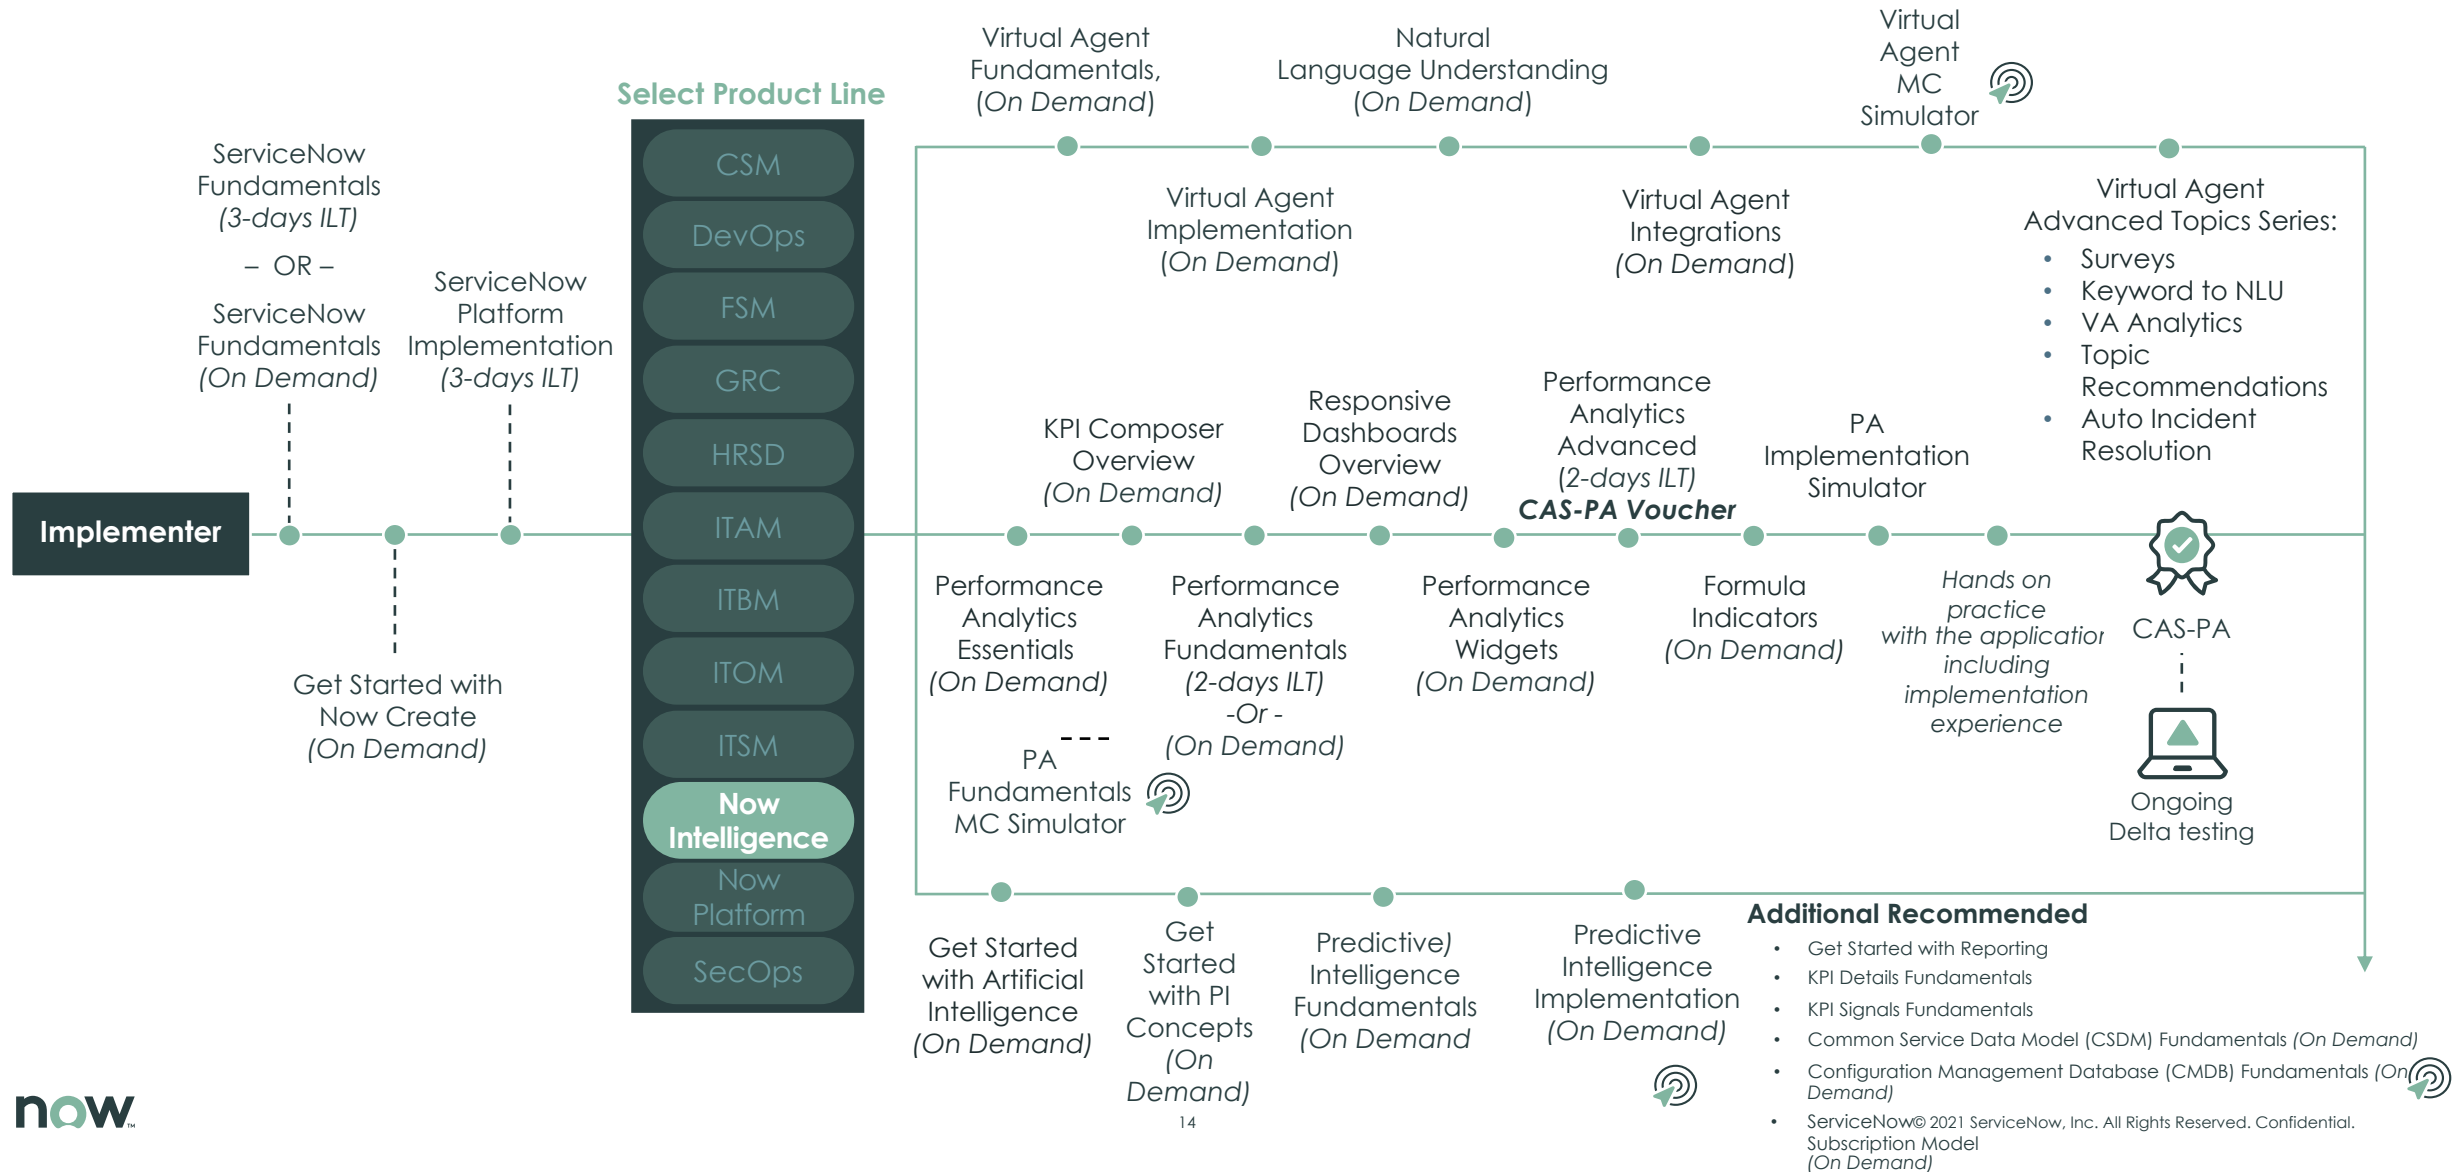

Implementer Learning Path

IT Service Management (ITSM)

* Mainline certification questions are sourced from all courses between the product line selection and the exam

Additional Acronyms

CIS: Certified Implementation Specialist

ILT: Instructor-led Training

Additional Recommended

- [Link to additional recommended courses](#)

Implementer Learning Path

* Mainline certification questions are sourced from all courses between the product line selection and the exam

Additional Acronyms

CIS: Certified Implementation Specialist

ILT: Instructor-led Training

Implementer Learning Path

Now Platform

* Mainline certification questions are sourced from all courses between the product line selection and the exam