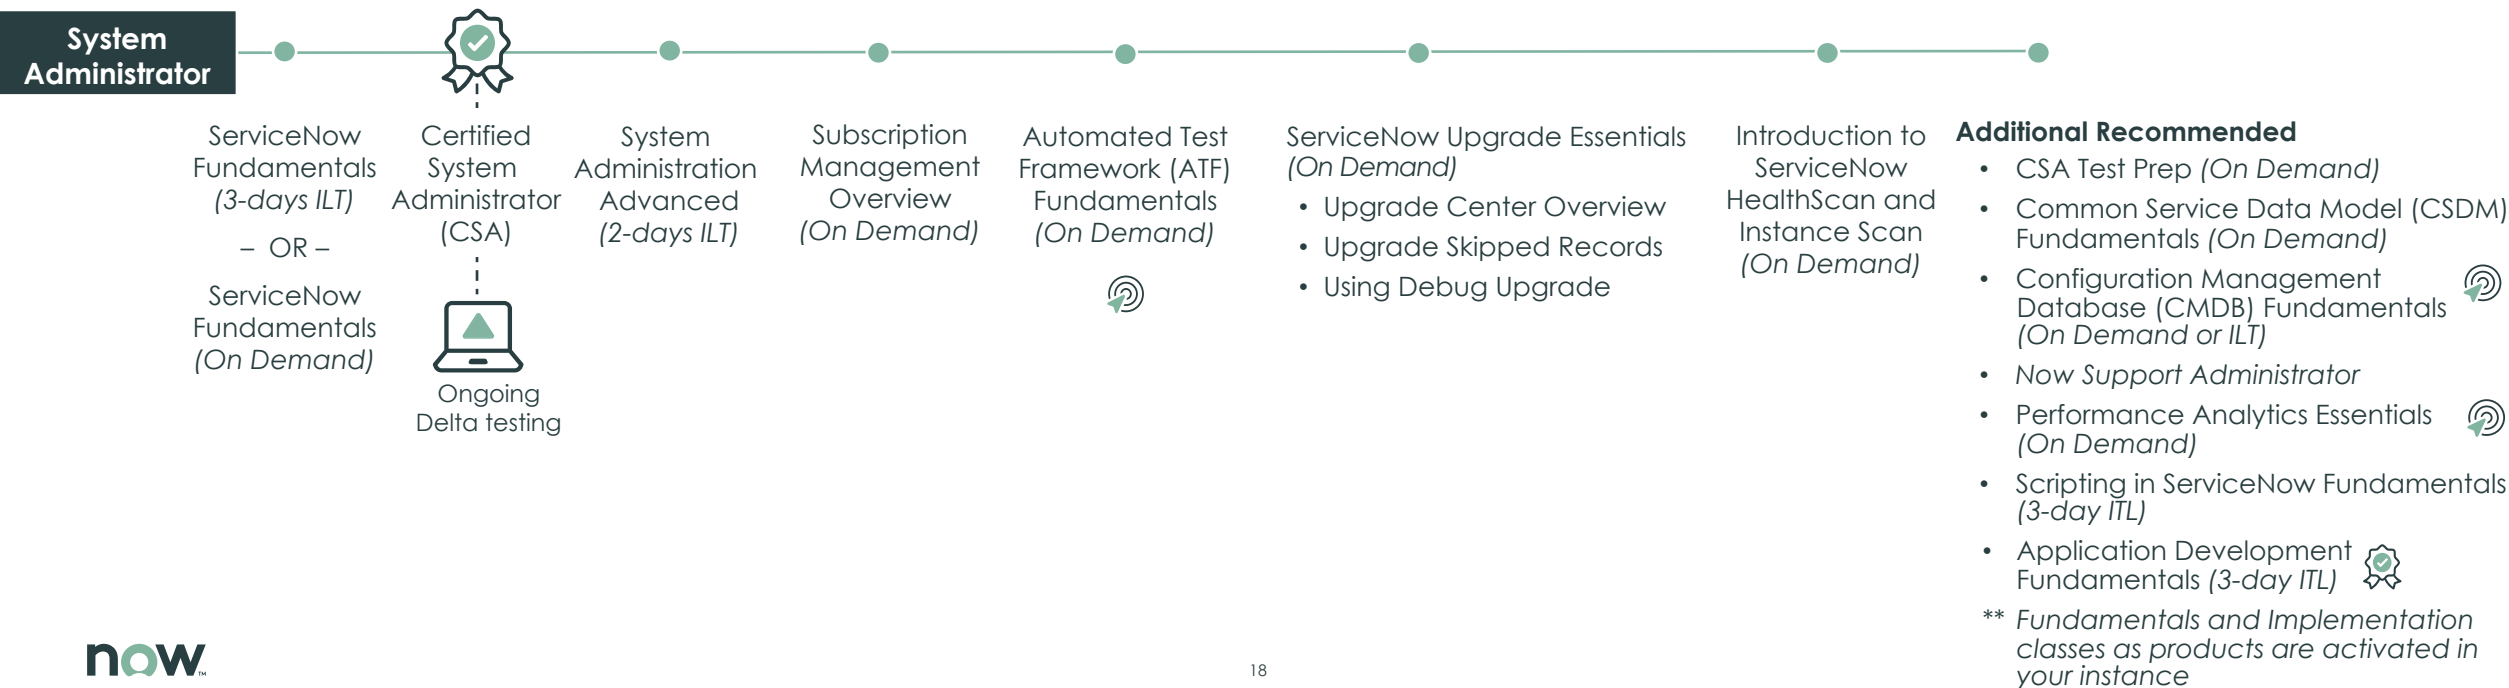

Additional Acronyms

CAD: Certified Application Developer
CIS: Certified Implementation Specialist
ILT: Instructor-led Training

Implementer Learning Path

Security Operations (SecOps)

* Mainline certification questions are sourced from all courses between the product line selection and the exam

Additional Acronyms

CIS: Certified Implementation Specialist

ILT: Instructor-led Training

System Administrator Learning Path

System Administrator Learning Path

Developer Learning Paths

Developer Learning Path