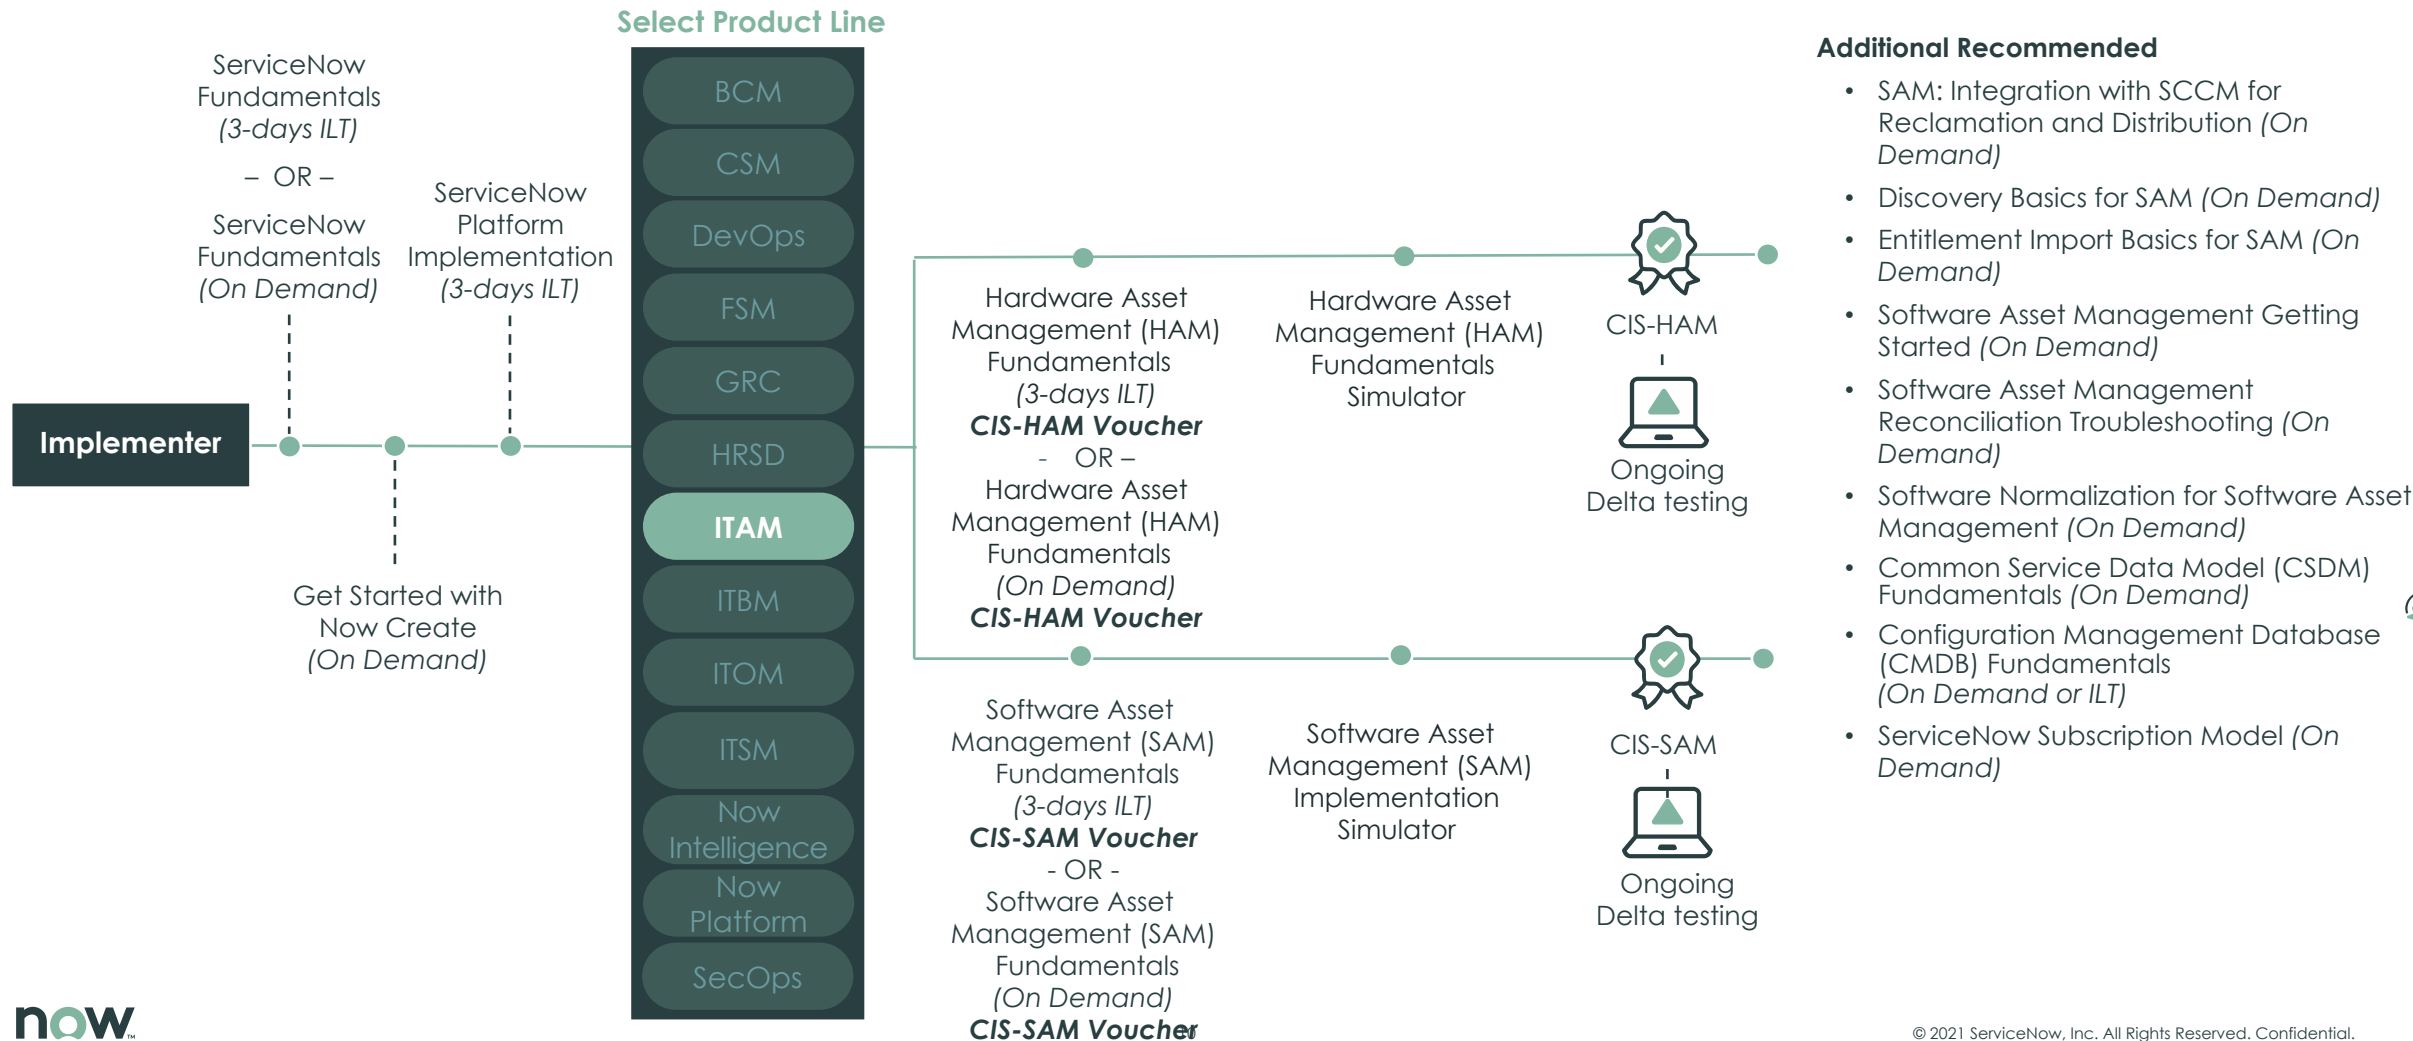

Implementer Learning Path

Governance Risk and Compliance (GRC)

Now Learning Path for taking the CIS-RC exam

Additional Recommended Courses

Implementer Learning Path

Human Resources Service Delivery (HRSD)

* Mainline certification questions are sourced from all courses between the product line selection and the exam

Additional Acronyms

CIS: Certified Implementation Specialist

ILT: Instructor-led Training

Implementer Learning Path

IT Asset Management (ITAM)

* Mainline certification questions are sourced from all courses between the product line selection and the exam

Additional Acronyms

CIS: Certified Implementation Specialist

ILT: Instructor-led Training

SCCM: Microsoft System Center Configuration Manager

Implementer Learning Path

IT Business Management (ITBM)

* Mainline certification questions are sourced from all courses between the product line selection and the exam