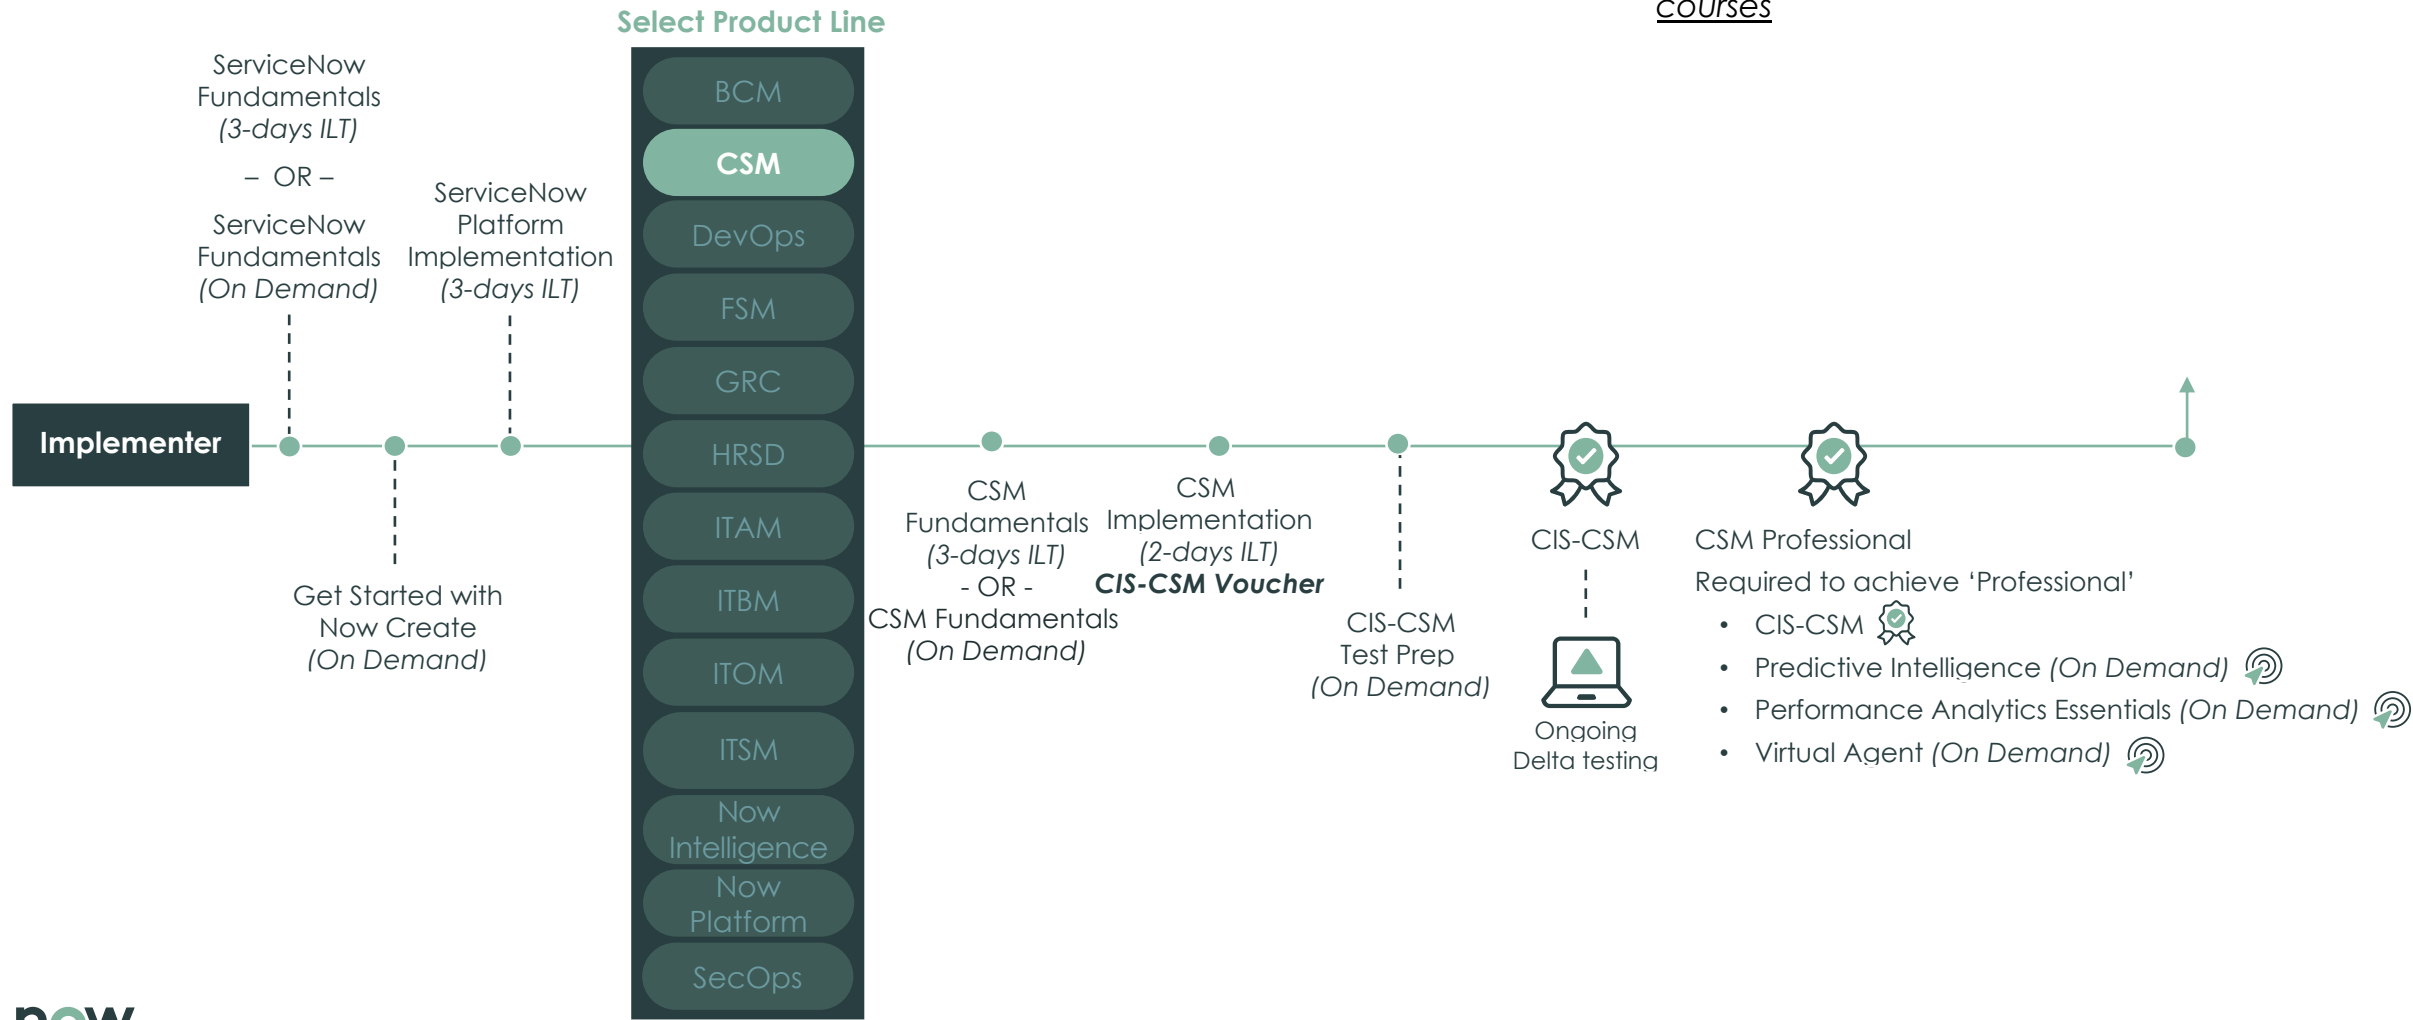

servicenow™

Learning Paths by Persona

Implementer Learning Paths

Implementer Certification

Business Continuity Management (BCM)

* Mainline certification questions are sourced from all courses between the product line selection and the exam

Implementer Learning Path

Customer Service Management (CSM)

* Mainline certification questions are sourced from all courses between the product line selection and the exam

Additional Acronyms
BPC: Business Process Consultants
CIS: Certified Implementation Specialist
ILT: Instructor-led Training

Additional Recommended

- [Link to all recommended courses](#)

* Mainline certification questions are sourced from all courses between the product line selection and the exam

Additional Acronyms
 ILT: Instructor-led Training

Implementer Learning Path

DevOps Change Velocity

Implementer Learning Path

Field Service Management (FSM)

* Mainline certification questions are sourced from all courses between the product line selection and the exam