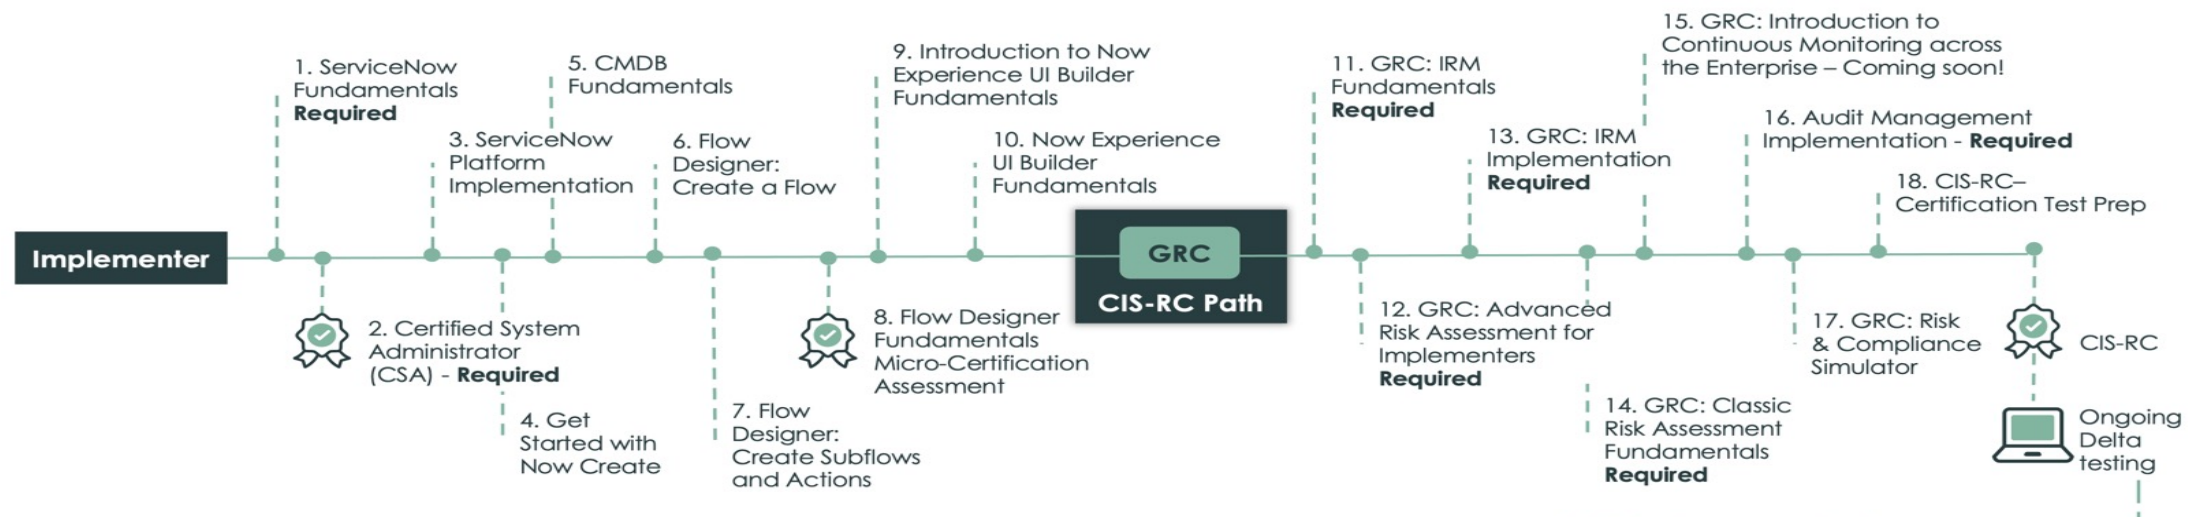

Vendor Risk Management (GRC)

* Mainline certification questions are sourced from all courses between the product line selection and the exam

Additional Acronyms

CIS: Certified Implementation Specialist

ILT: Instructor-led Training

* Mainline certification questions are sourced from all courses between the product line selection and the exam

Additional Acronyms
CIS: Certified Implementation Specialist
ILT: Instructor-led Training

Implementer Learning Path

Governance Risk and Compliance (GRC)

Now Learning Path for taking the CIS-RC exam

Additional Recommended Courses

Implementer Learning Path

Human Resources Service Delivery (HRSD)

* Mainline certification questions are sourced from all courses between the product line selection and the exam

Additional Acronyms

CIS: Certified Implementation Specialist

ILT: Instructor-led Training

Implementer Learning Path

IT Asset Management (ITAM)

* Mainline certification questions are sourced from all courses between the product line selection and the exam