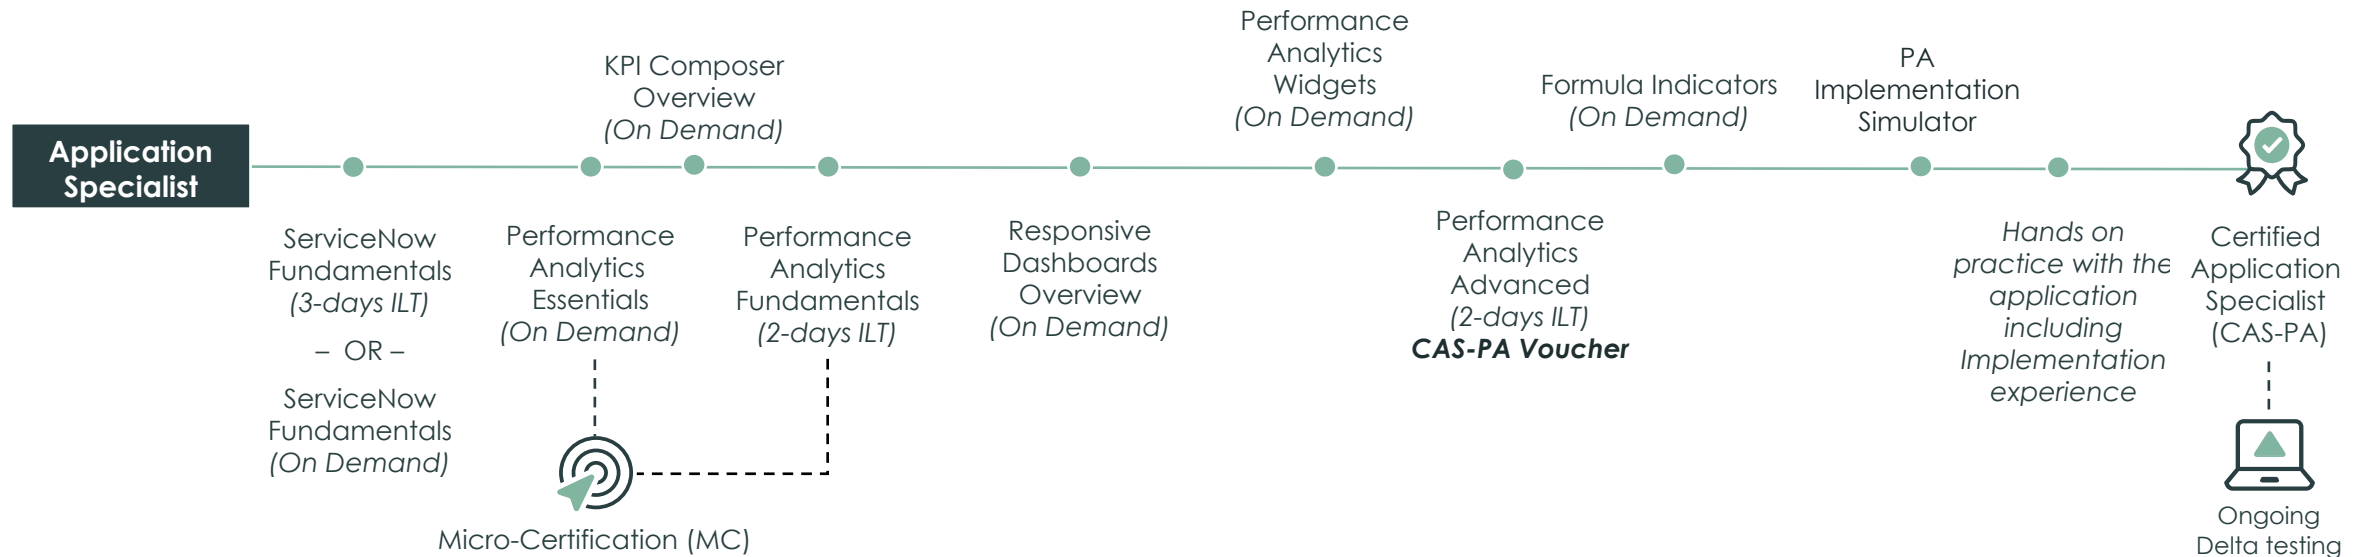

Additional Acronyms

CIS: Certified Implementation Specialist

ILT: Instructor-led Training

System Administrator Learning Path

System Administrator Learning Path

Developer Learning Paths

Developer Learning Path

Citizen Developer

Developer Learning Path

Application Developer (Low/Pro-Code)

Application Specialist Learning Paths

Application Specialist Learning Path

Performance Analytics (PA)

* Mainline certification questions are sourced from all courses between the product line selection and the exam

Additional Acronyms
CAS: Certified Application Specialist
ILT: Instructor-led Training

Application Specialist Learning Path

Service Portal