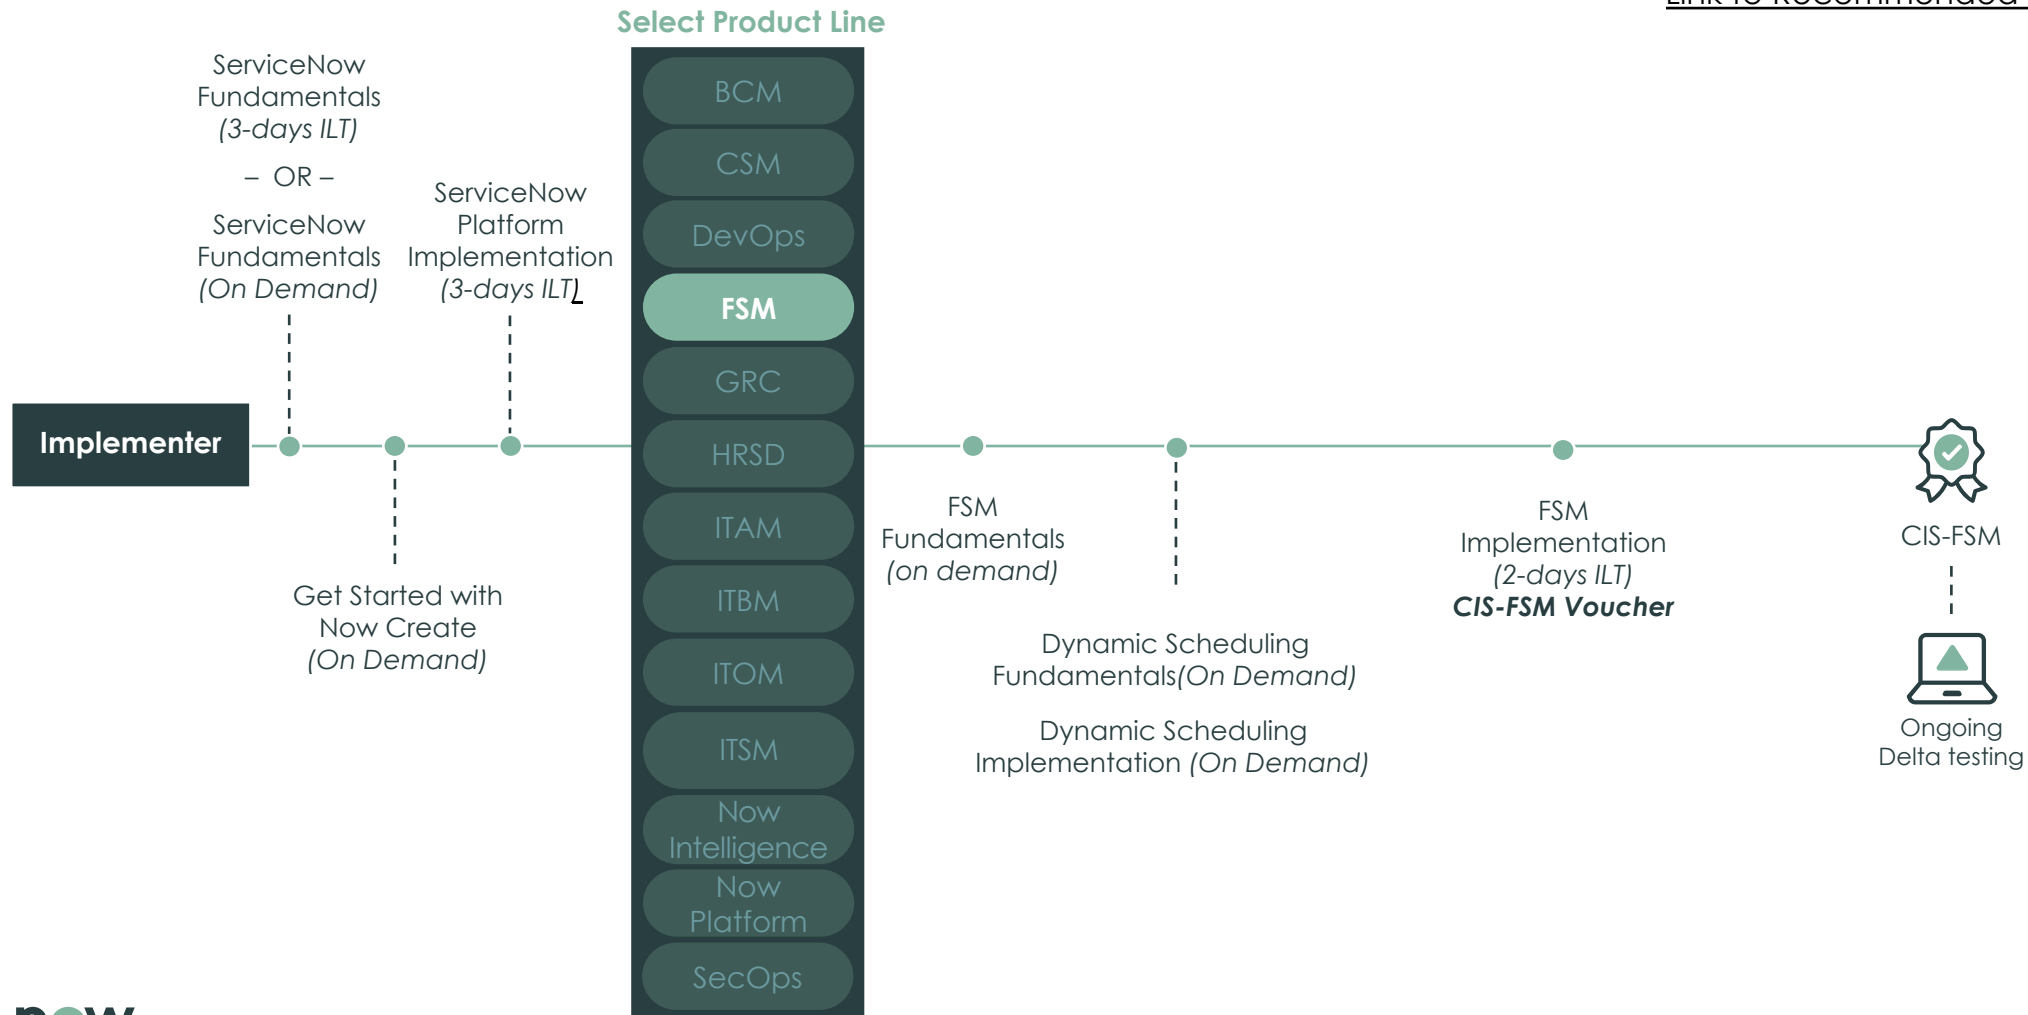

Implementer Learning Path

DevOps Change Velocity

Implementer Learning Path

Field Service Management (FSM)

* Mainline certification questions are sourced from all courses between the product line selection and the exam

Additional Acronyms

CIS: Certified Implementation Specialist

FSM: Field Service Management

ILT: Instructor-led Training

FSM Related Additional Recommended:

- [Link to Recommended Courses](#)

Implementer Learning Path

Vendor Risk Management (GRC)

* Mainline certification questions are sourced from all courses between the product line selection and the exam

Additional Acronyms

CIS: Certified Implementation Specialist

ILT: Instructor-led Training

* Mainline certification questions are sourced from all courses between the product line selection and the exam

Additional Acronyms
CIS: Certified Implementation Specialist
ILT: Instructor-led Training