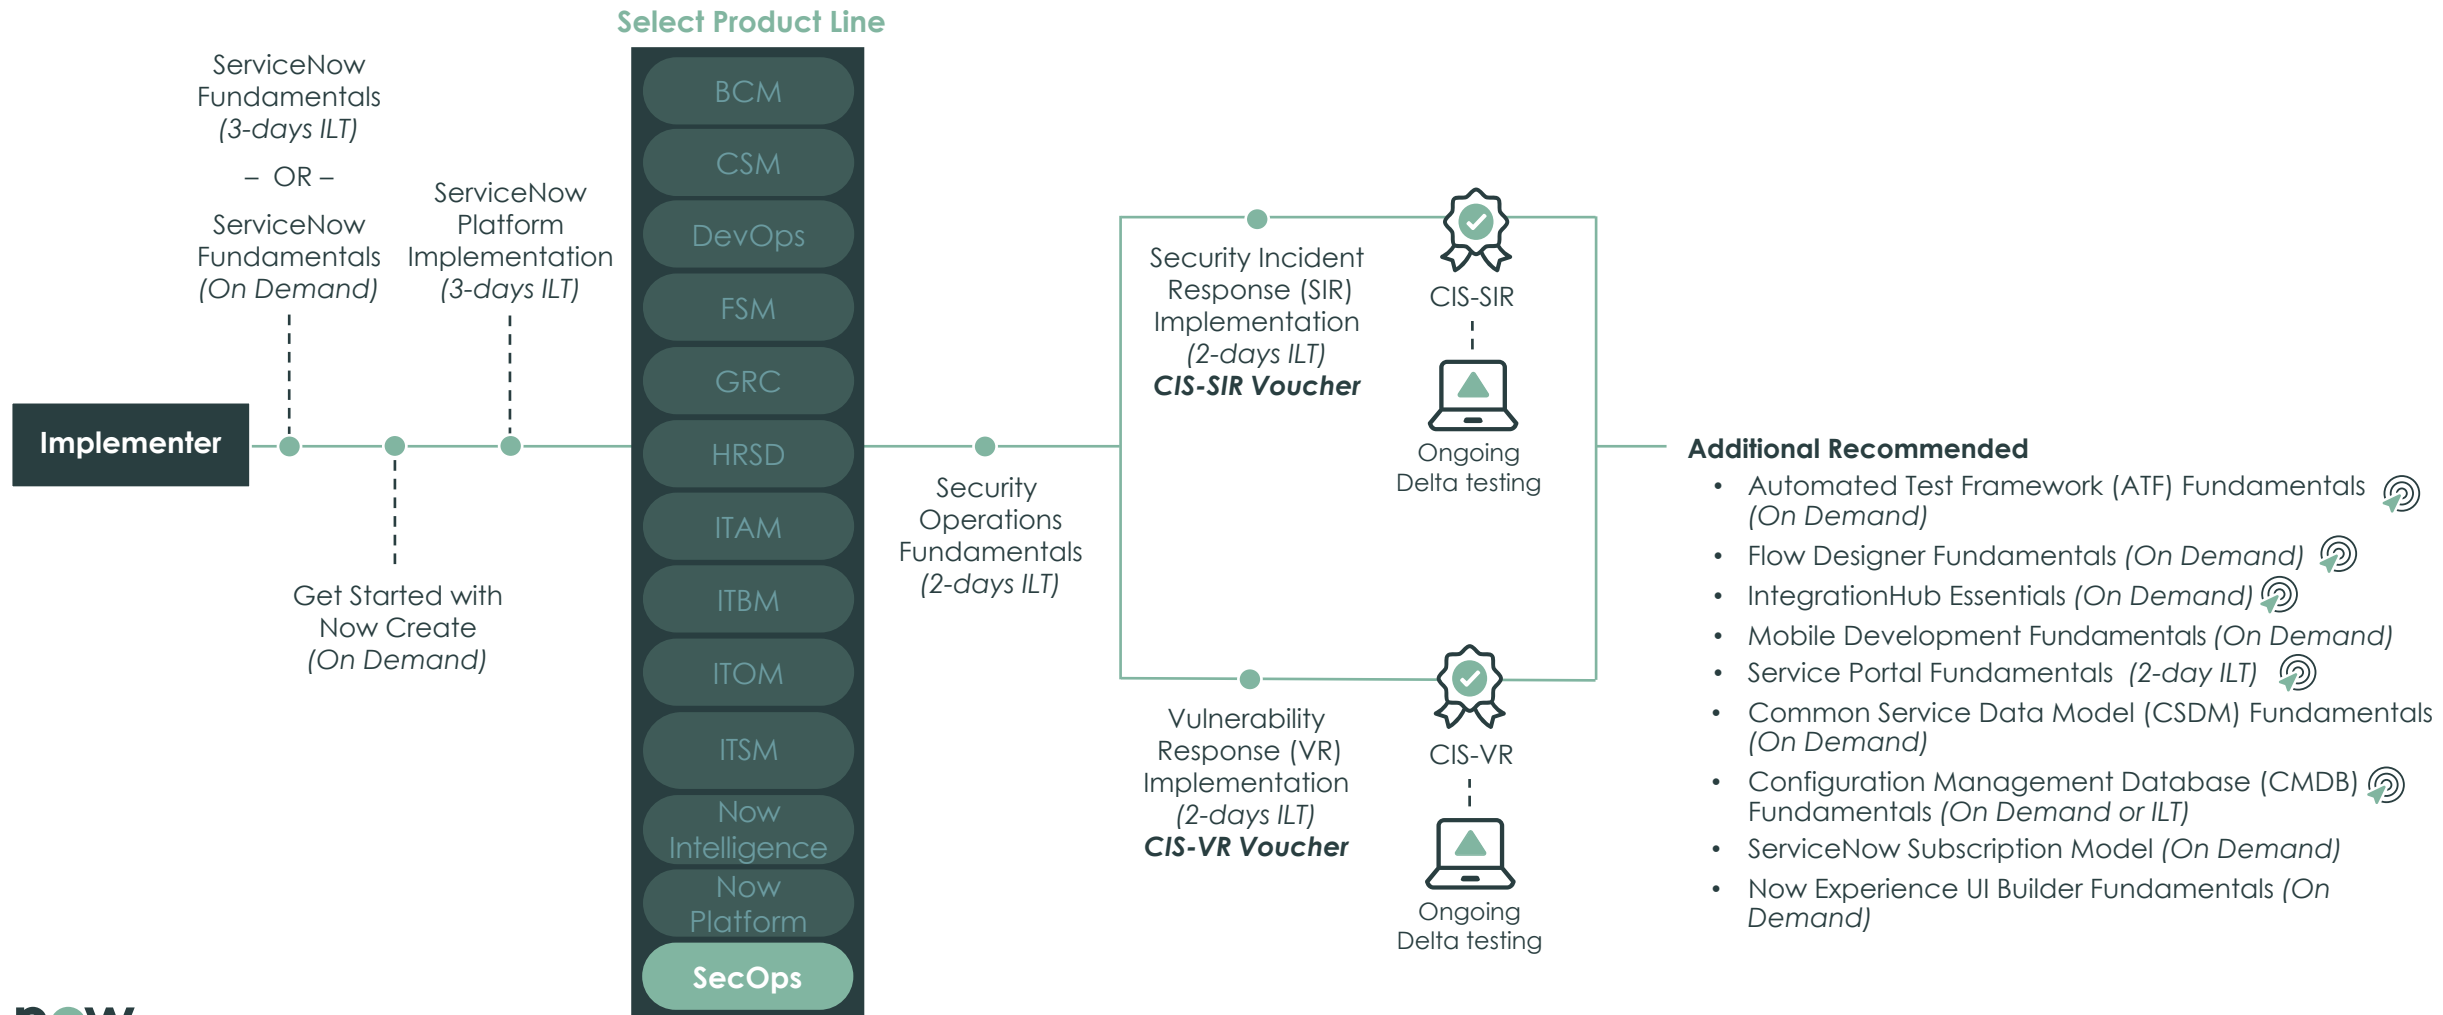

ILT: Instructor-led Training

Additional Recommended

- [Link to additional recommended courses](#)

Implementer Learning Path

* Mainline certification questions are sourced from all courses between the product line selection and the exam

Additional Acronyms

CIS: Certified Implementation Specialist

ILT: Instructor-led Training

Implementer Learning Path

Now Platform

* Mainline certification questions are sourced from all courses between the product line selection and the exam

Additional Acronyms

CAD: Certified Application Developer
CIS: Certified Implementation Specialist
ILT: Instructor-led Training

Implementer Learning Path

Security Operations (SecOps)

* Mainline certification questions are sourced from all courses between the product line selection and the exam

Additional Acronyms

CIS: Certified Implementation Specialist

ILT: Instructor-led Training

System Administrator Learning Path

System Administrator Learning Path

Developer Learning Paths

Developer Learning Path