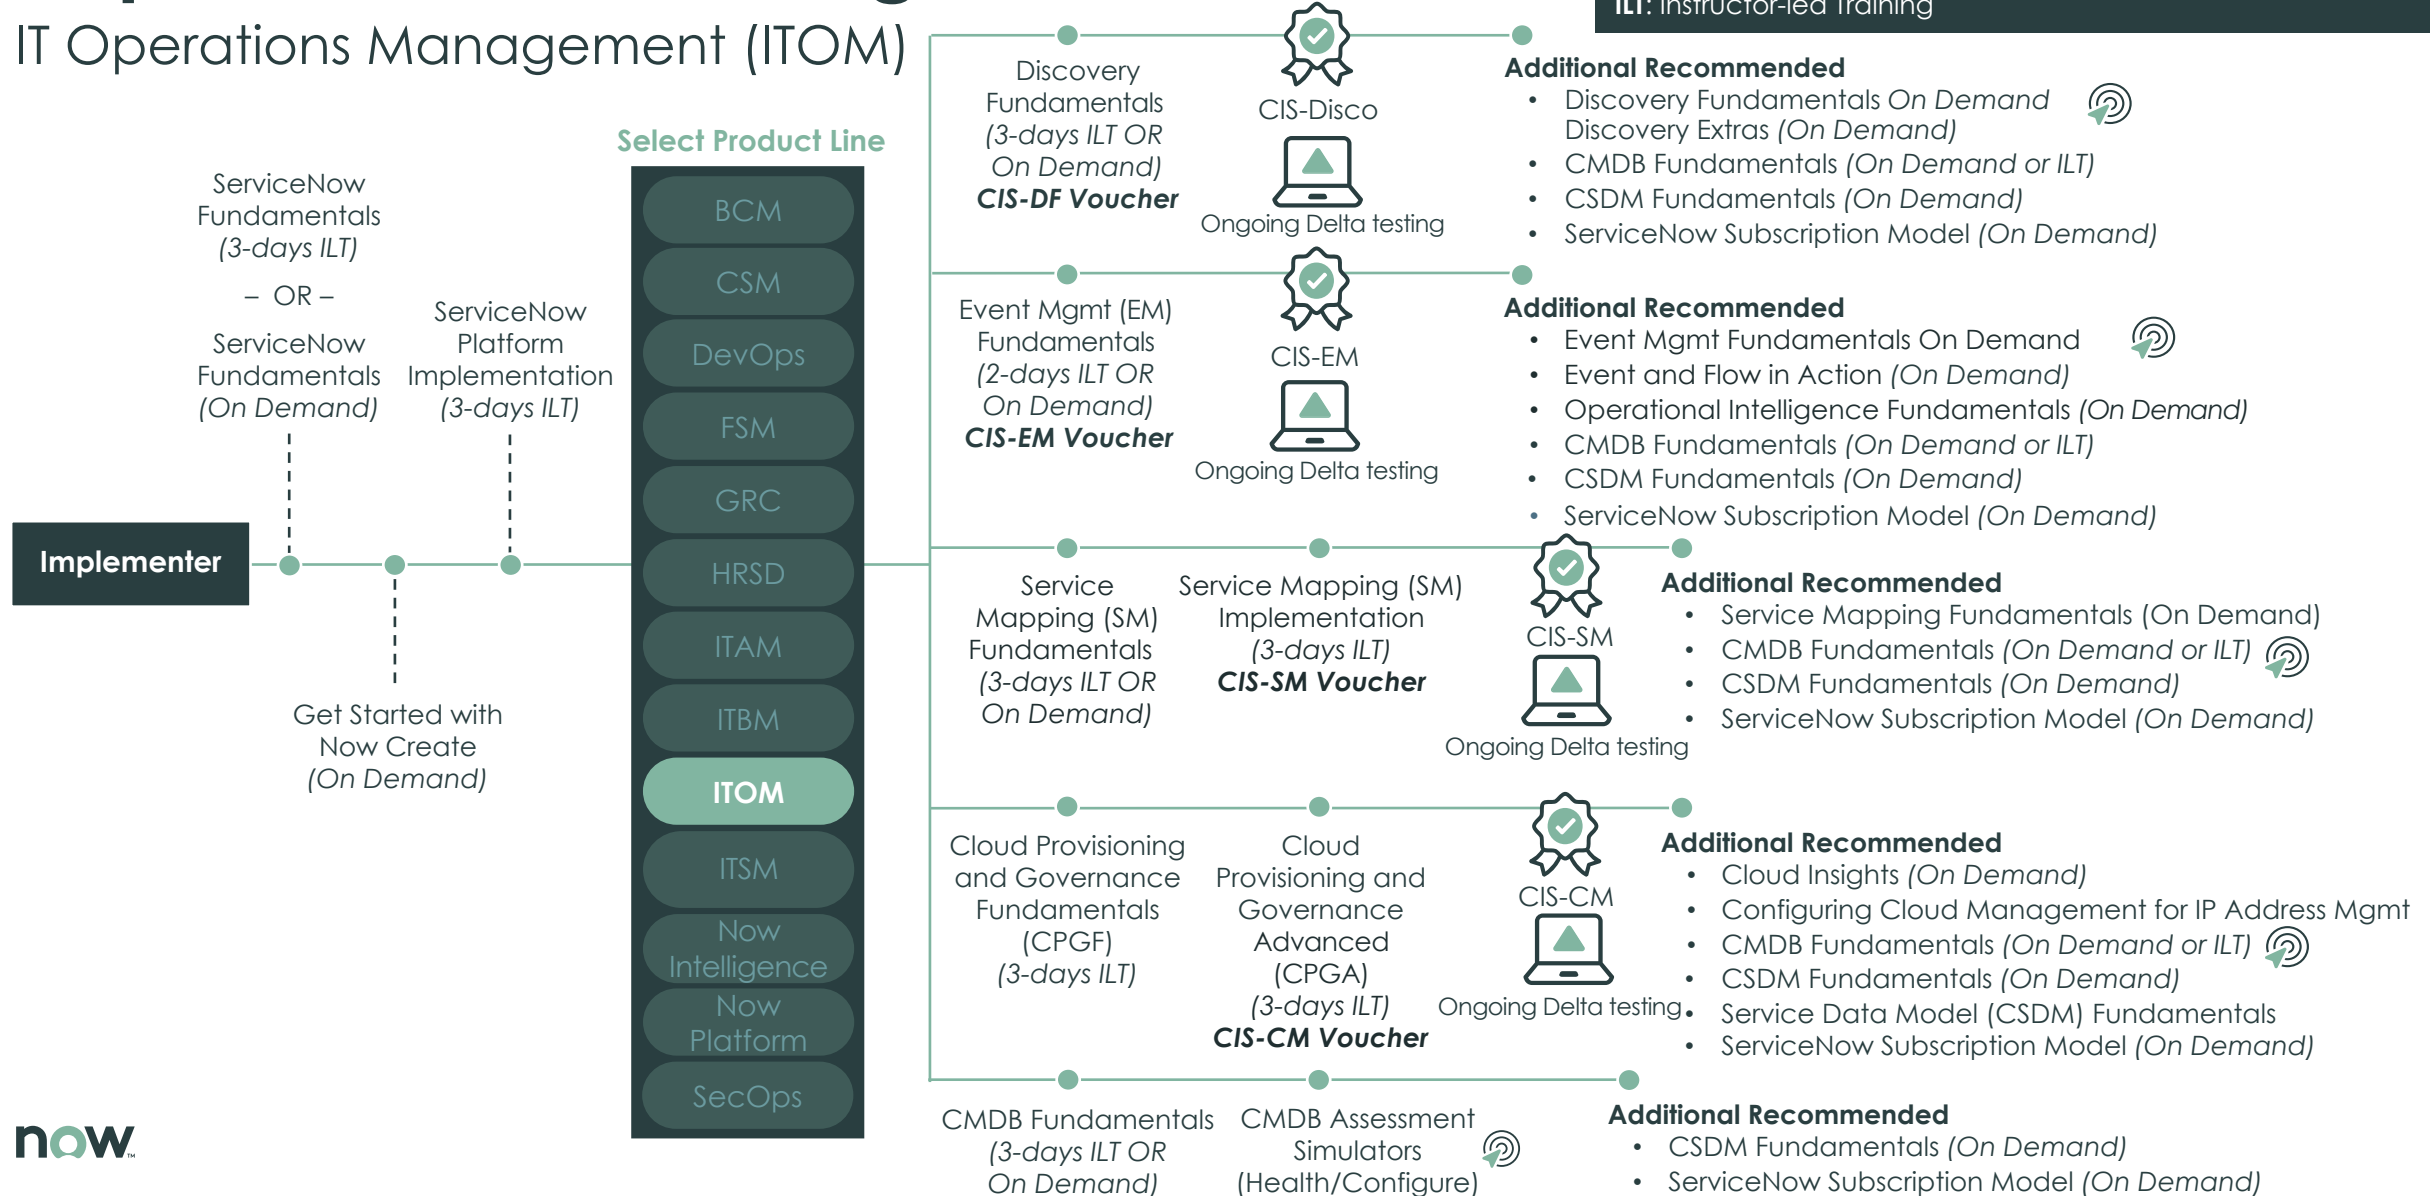

Additional Acronyms

CIS: Certified Implementation Specialist

ILT: Instructor-led Training

Implementer Learning Path

IT Asset Management (ITAM)

* Mainline certification questions are sourced from all courses between the product line selection and the exam

Additional Acronyms

CIS: Certified Implementation Specialist

ILT: Instructor-led Training

SCCM: Microsoft System Center Configuration Manager

Implementer Learning Path

IT Business Management (ITBM)

* Mainline certification questions are sourced from all courses between the product line selection and the exam

Additional Acronyms
APM: Application Portfolio Management
CIS: Certified Implementation Specialist
ILT: Instructor-led Training
PPM: Project Portfolio Management

Implementer Learning Path

IT Operations Management (ITOM)