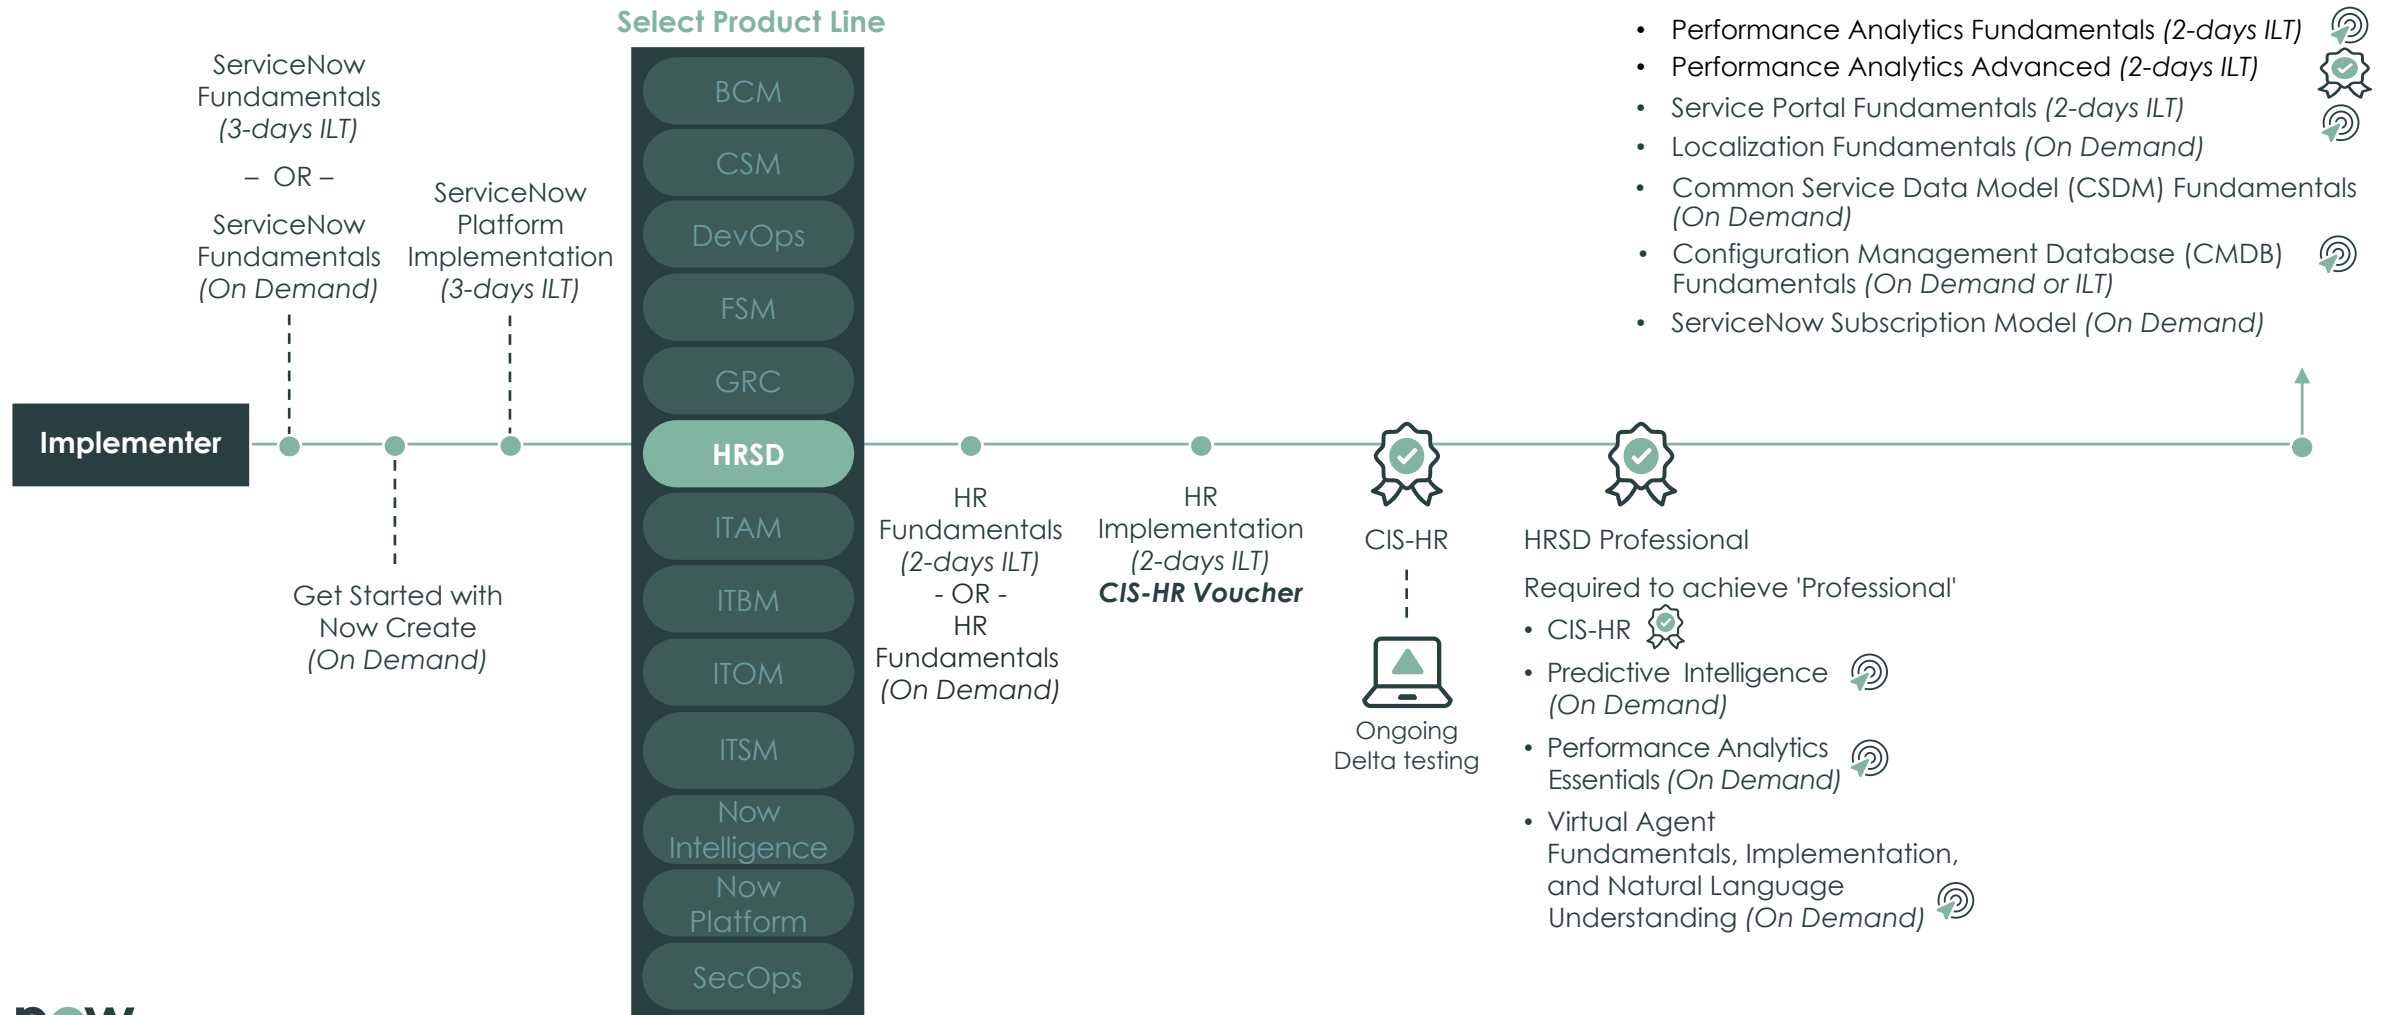

* Mainline certification questions are sourced from all courses between the product line selection and the exam

Additional Acronyms
CIS: Certified Implementation Specialist
ILT: Instructor-led Training

Implementer Learning Path

Governance Risk and Compliance (GRC)

Now Learning Path for taking the CIS-RC exam

Additional Recommended Courses

Implementer Learning Path

Human Resources Service Delivery (HRSD)

* Mainline certification questions are sourced from all courses between the product line selection and the exam

Additional Acronyms

CIS: Certified Implementation Specialist

ILT: Instructor-led Training

Implementer Learning Path

IT Asset Management (ITAM)

* Mainline certification questions are sourced from all courses between the product line selection and the exam

Additional Acronyms

CIS: Certified Implementation Specialist

ILT: Instructor-led Training

SCCM: Microsoft System Center Configuration Manager

Implementer Learning Path

IT Business Management (ITBM)

* Mainline certification questions are sourced from all courses between the product line selection and the exam