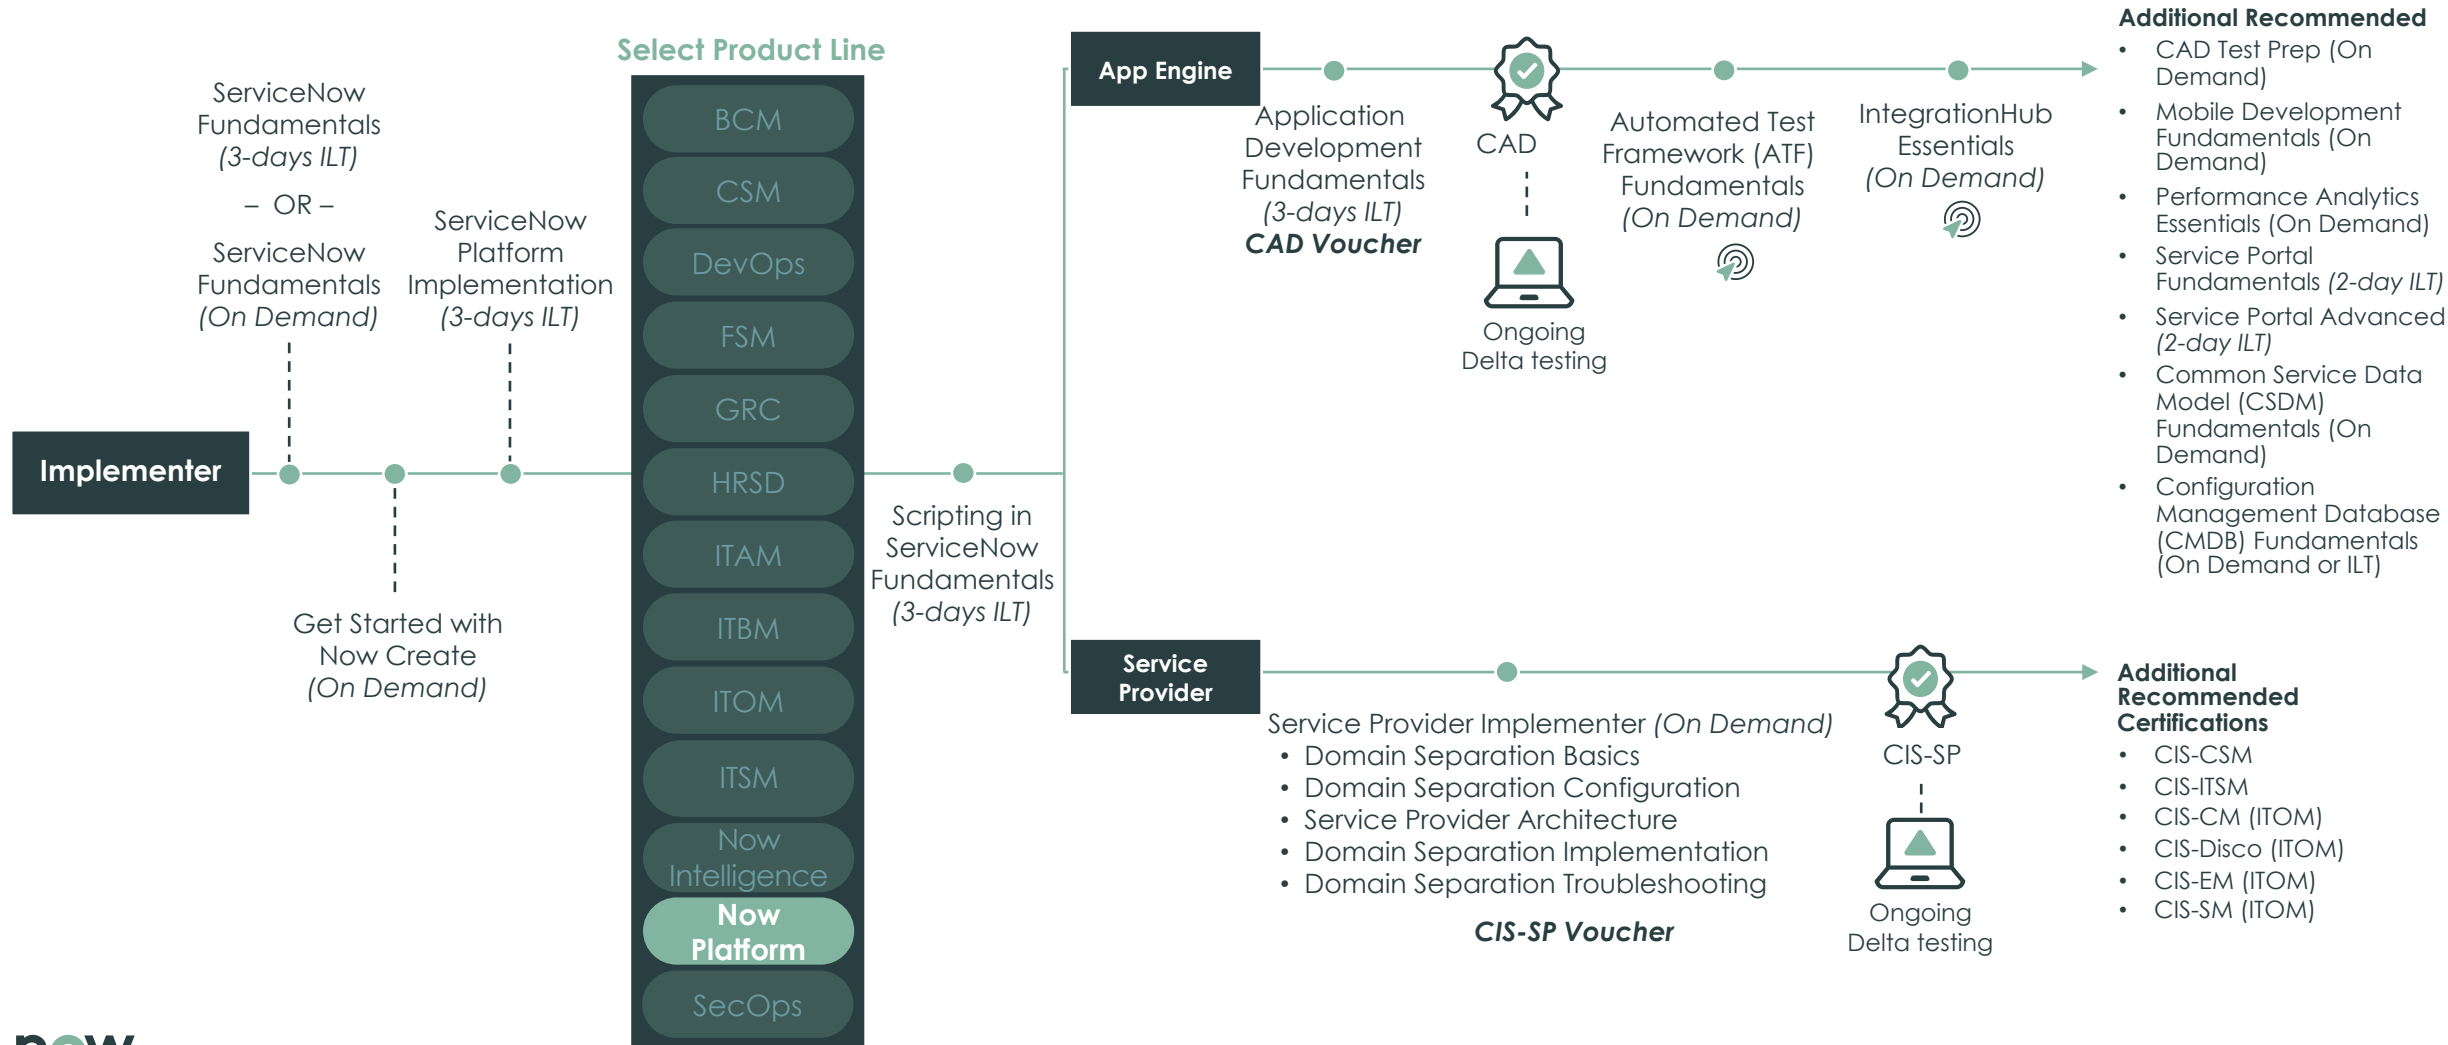

Implementer Learning Path

IT Service Management (ITSM)

* Mainline certification questions are sourced from all courses between the product line selection and the exam

Additional Acronyms

CIS: Certified Implementation Specialist

ILT: Instructor-led Training

Additional Recommended

- [Link to additional recommended courses](#)

Implementer Learning Path

* Mainline certification questions are sourced from all courses between the product line selection and the exam

Additional Acronyms

CIS: Certified Implementation Specialist

ILT: Instructor-led Training

Implementer Learning Path

Now Platform

* Mainline certification questions are sourced from all courses between the product line selection and the exam

Additional Acronyms

CAD: Certified Application Developer
CIS: Certified Implementation Specialist
ILT: Instructor-led Training

Implementer Learning Path

Security Operations (SecOps)

* Mainline certification questions are sourced from all courses between the product line selection and the exam