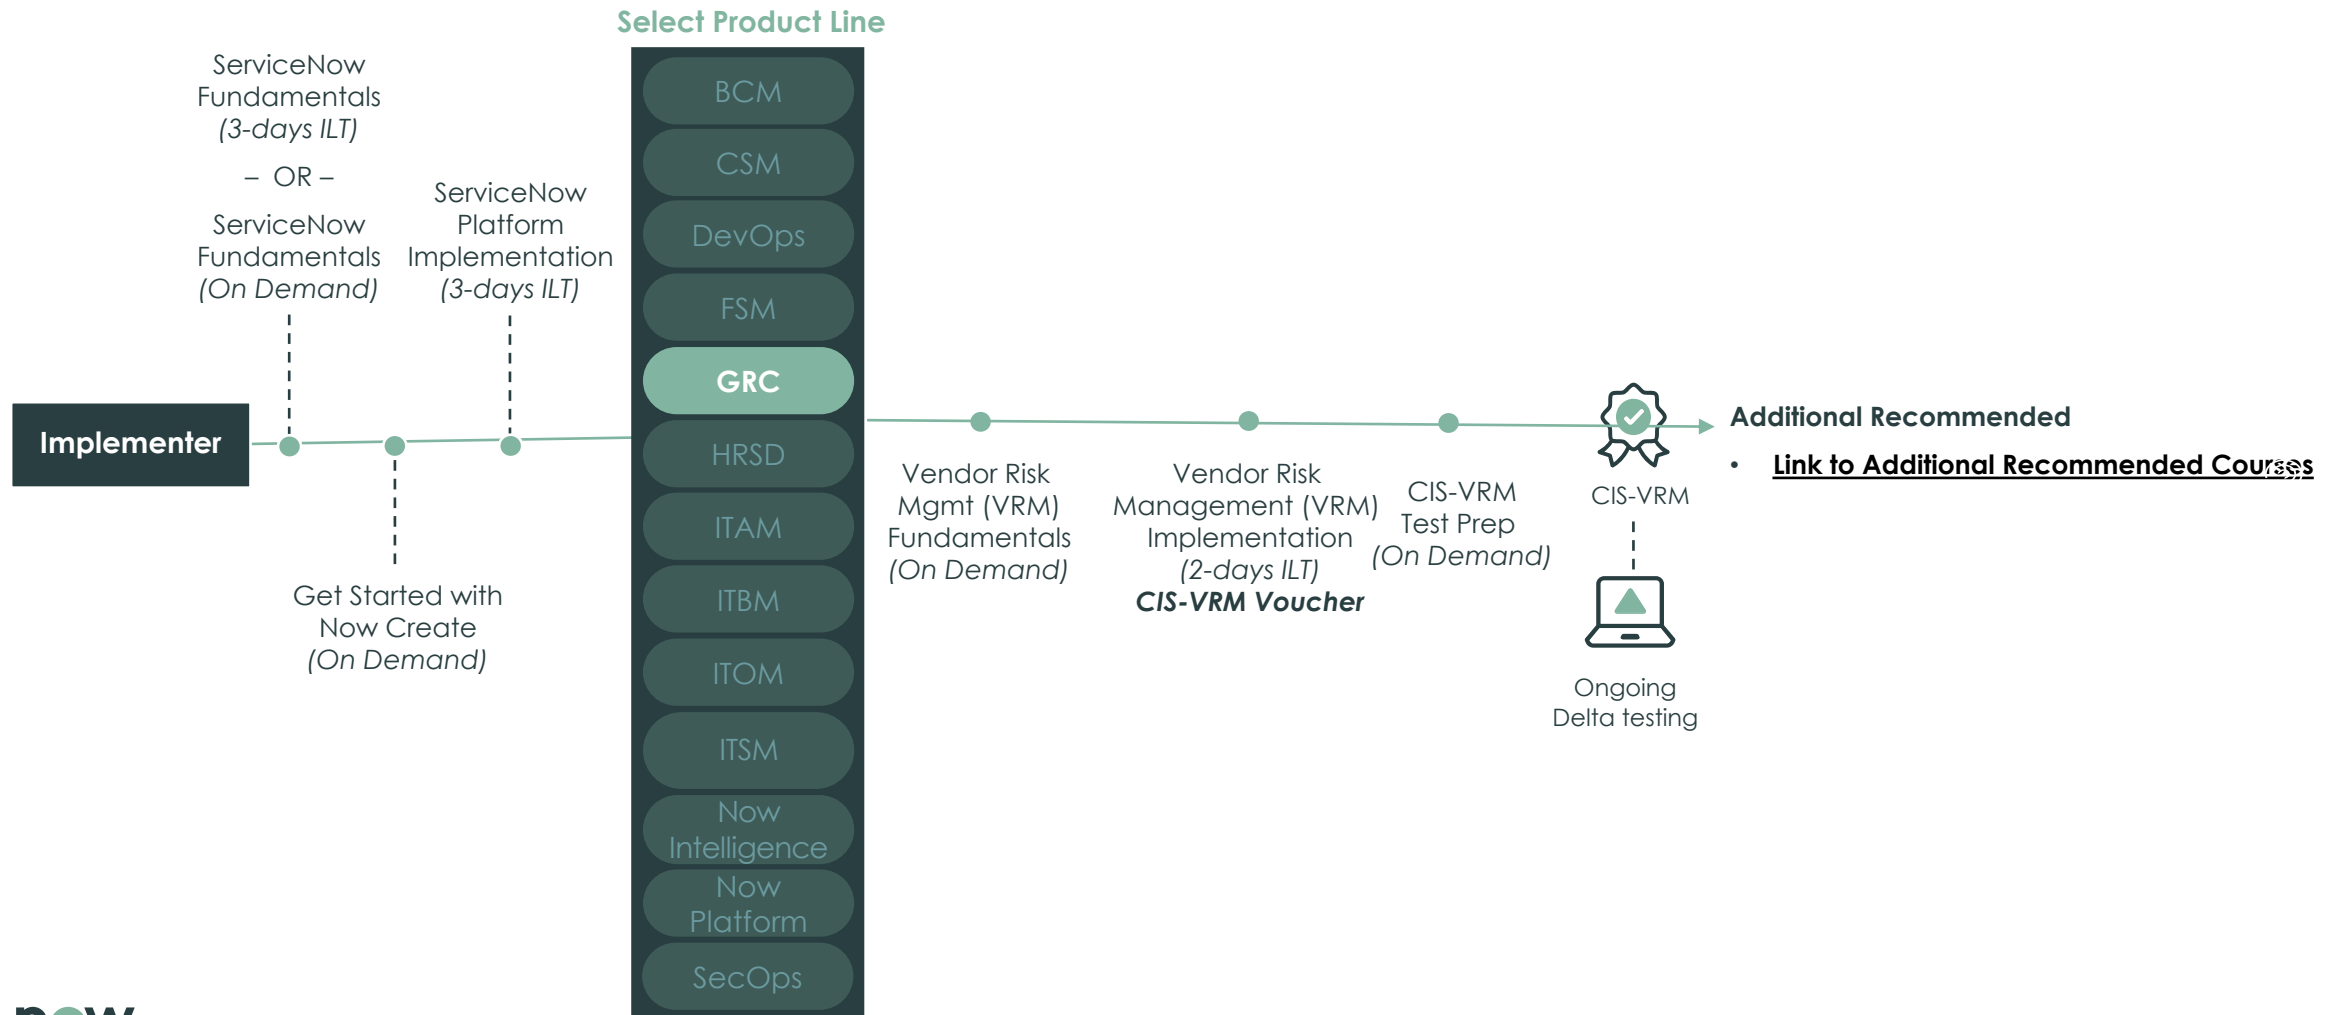

Implementer Learning Path

DevOps Change Velocity

Implementer Learning Path

Field Service Management (FSM)

* Mainline certification questions are sourced from all courses between the product line selection and the exam

Additional Acronyms

CIS: Certified Implementation Specialist

FSM: Field Service Management

ILT: Instructor-led Training

FSM Related Additional Recommended:

- [Link to Recommended Courses](#)

Implementer Learning Path

Vendor Risk Management (GRC)

* Mainline certification questions are sourced from all courses between the product line selection and the exam

Additional Acronyms

CIS: Certified Implementation Specialist

ILT: Instructor-led Training

* Mainline certification questions are sourced from all courses between the product line selection and the exam

Additional Acronyms
CIS: Certified Implementation Specialist
ILT: Instructor-led Training