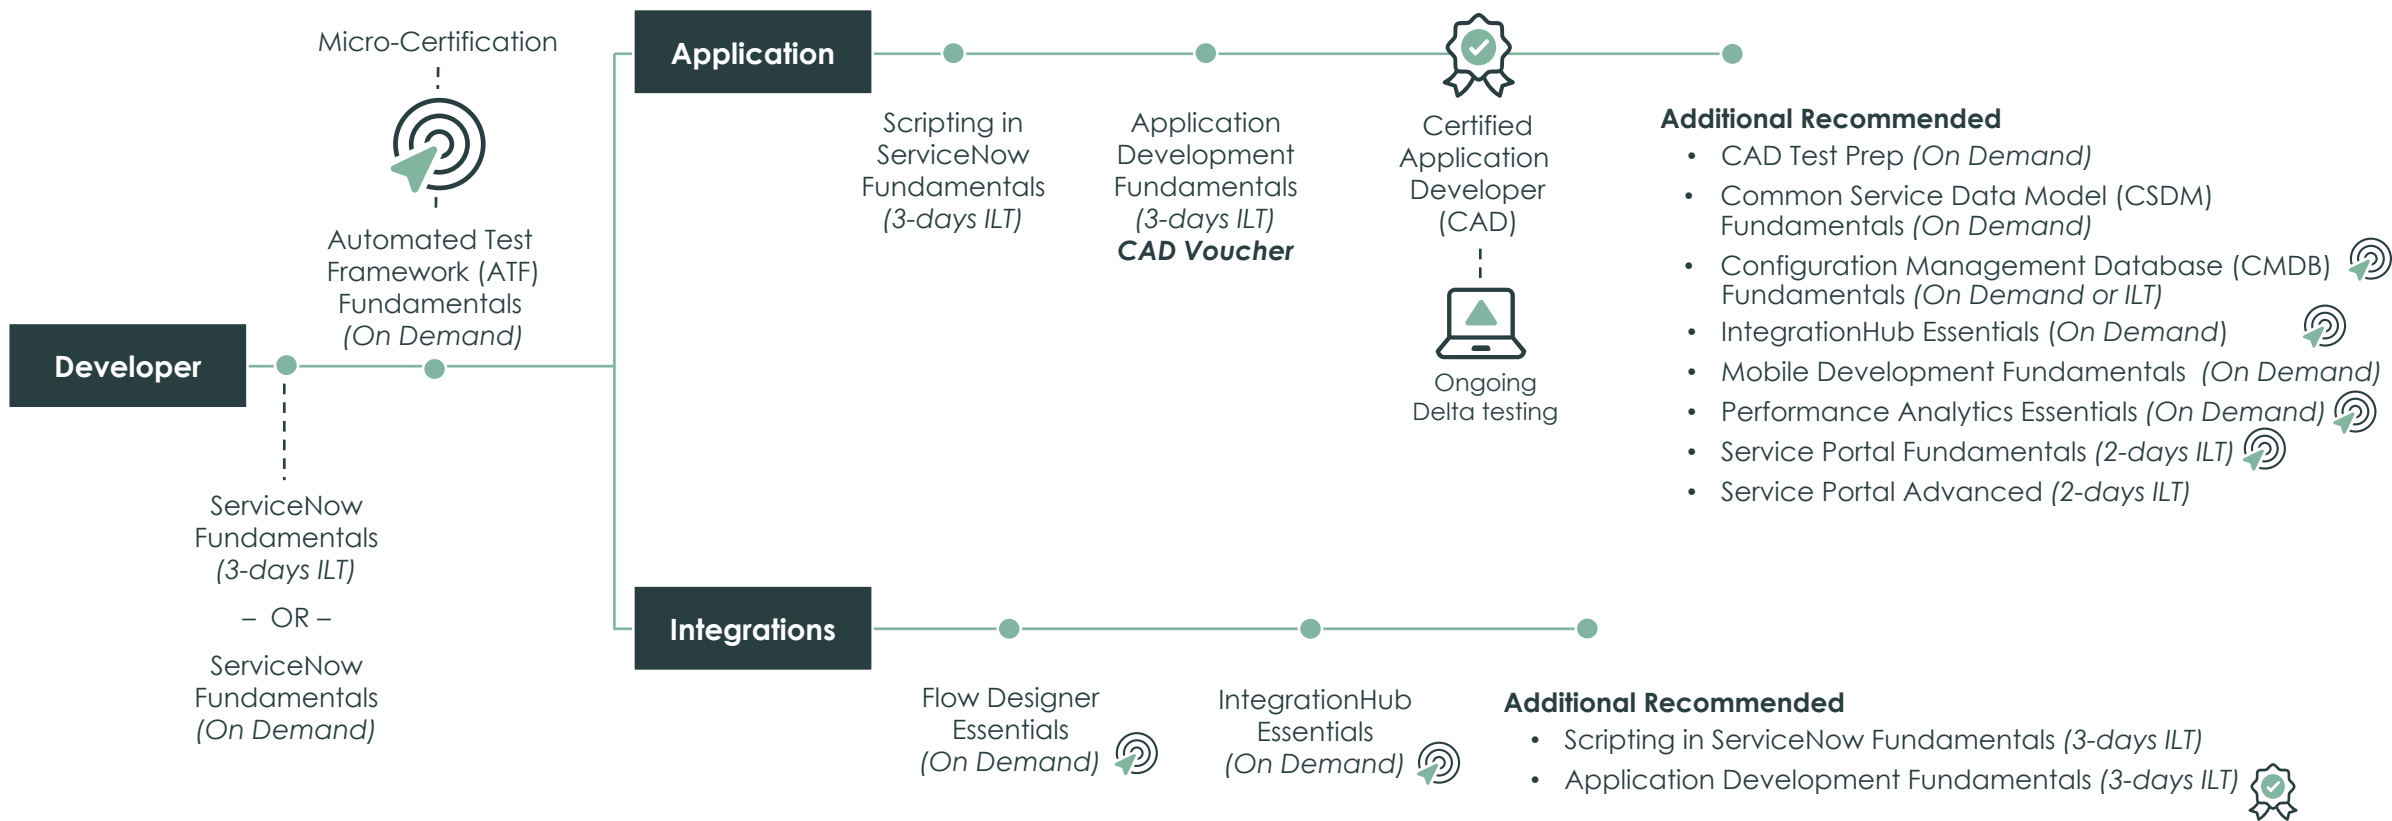

Developer Learning Path

Application Developer (Low/Pro-Code)