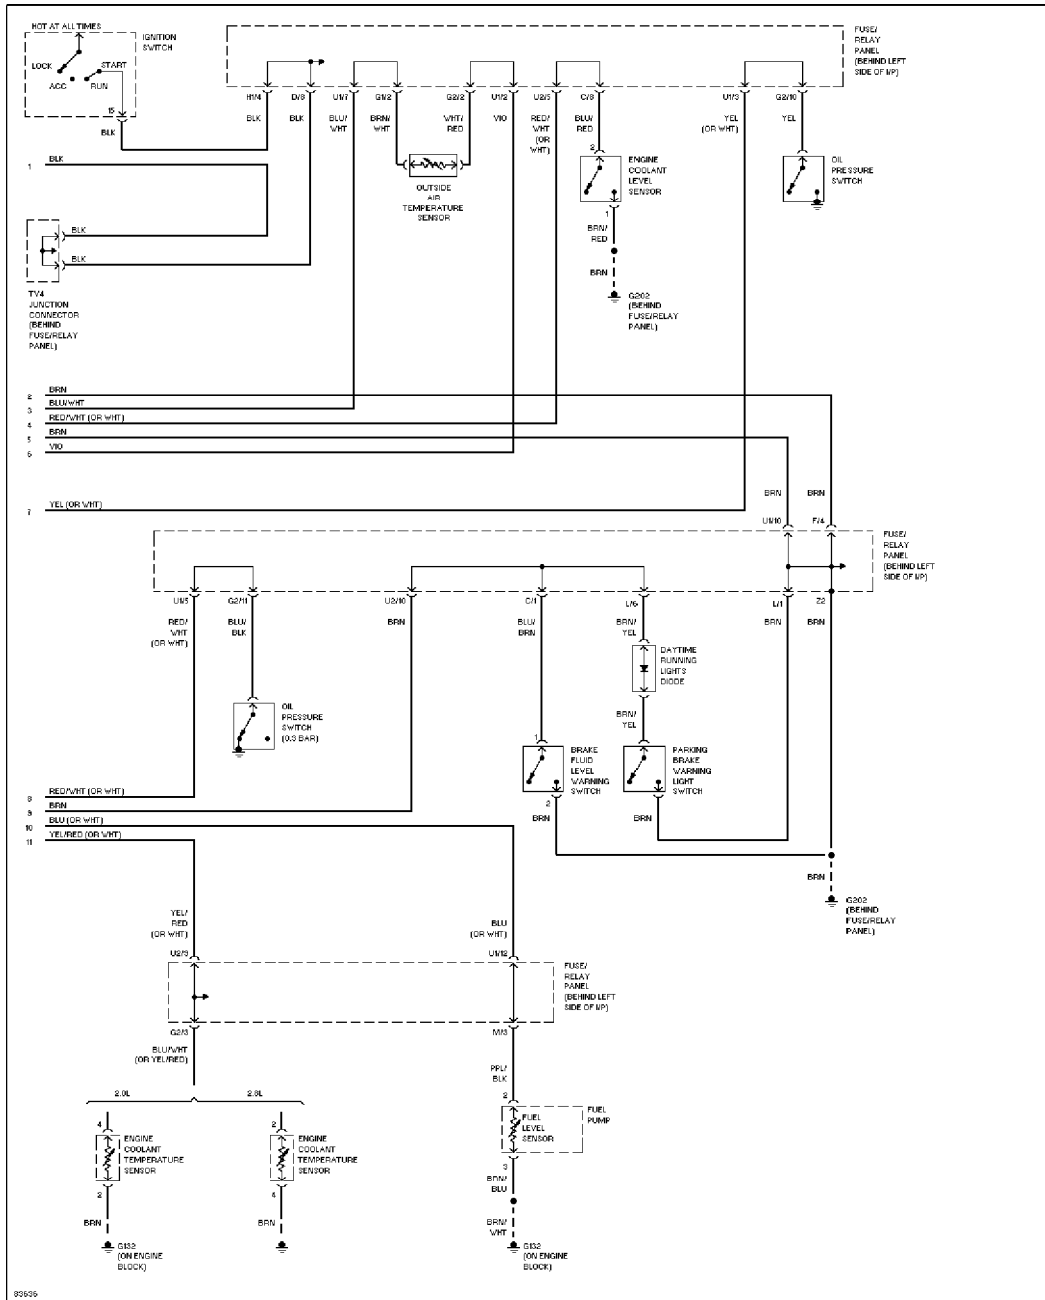

SYSTEM WIRING DIAGRAMS
Article Text (p. 28)
1995 Volkswagen Jetta III
For Volkswagen Technical Site
Copyright © 1998 Mitchell Repair Information Company, LLC
Tuesday, December 07, 1999 11:18PM

Instrument Cluster Circuit (2 of 2)

INTERIOR LIGHTS