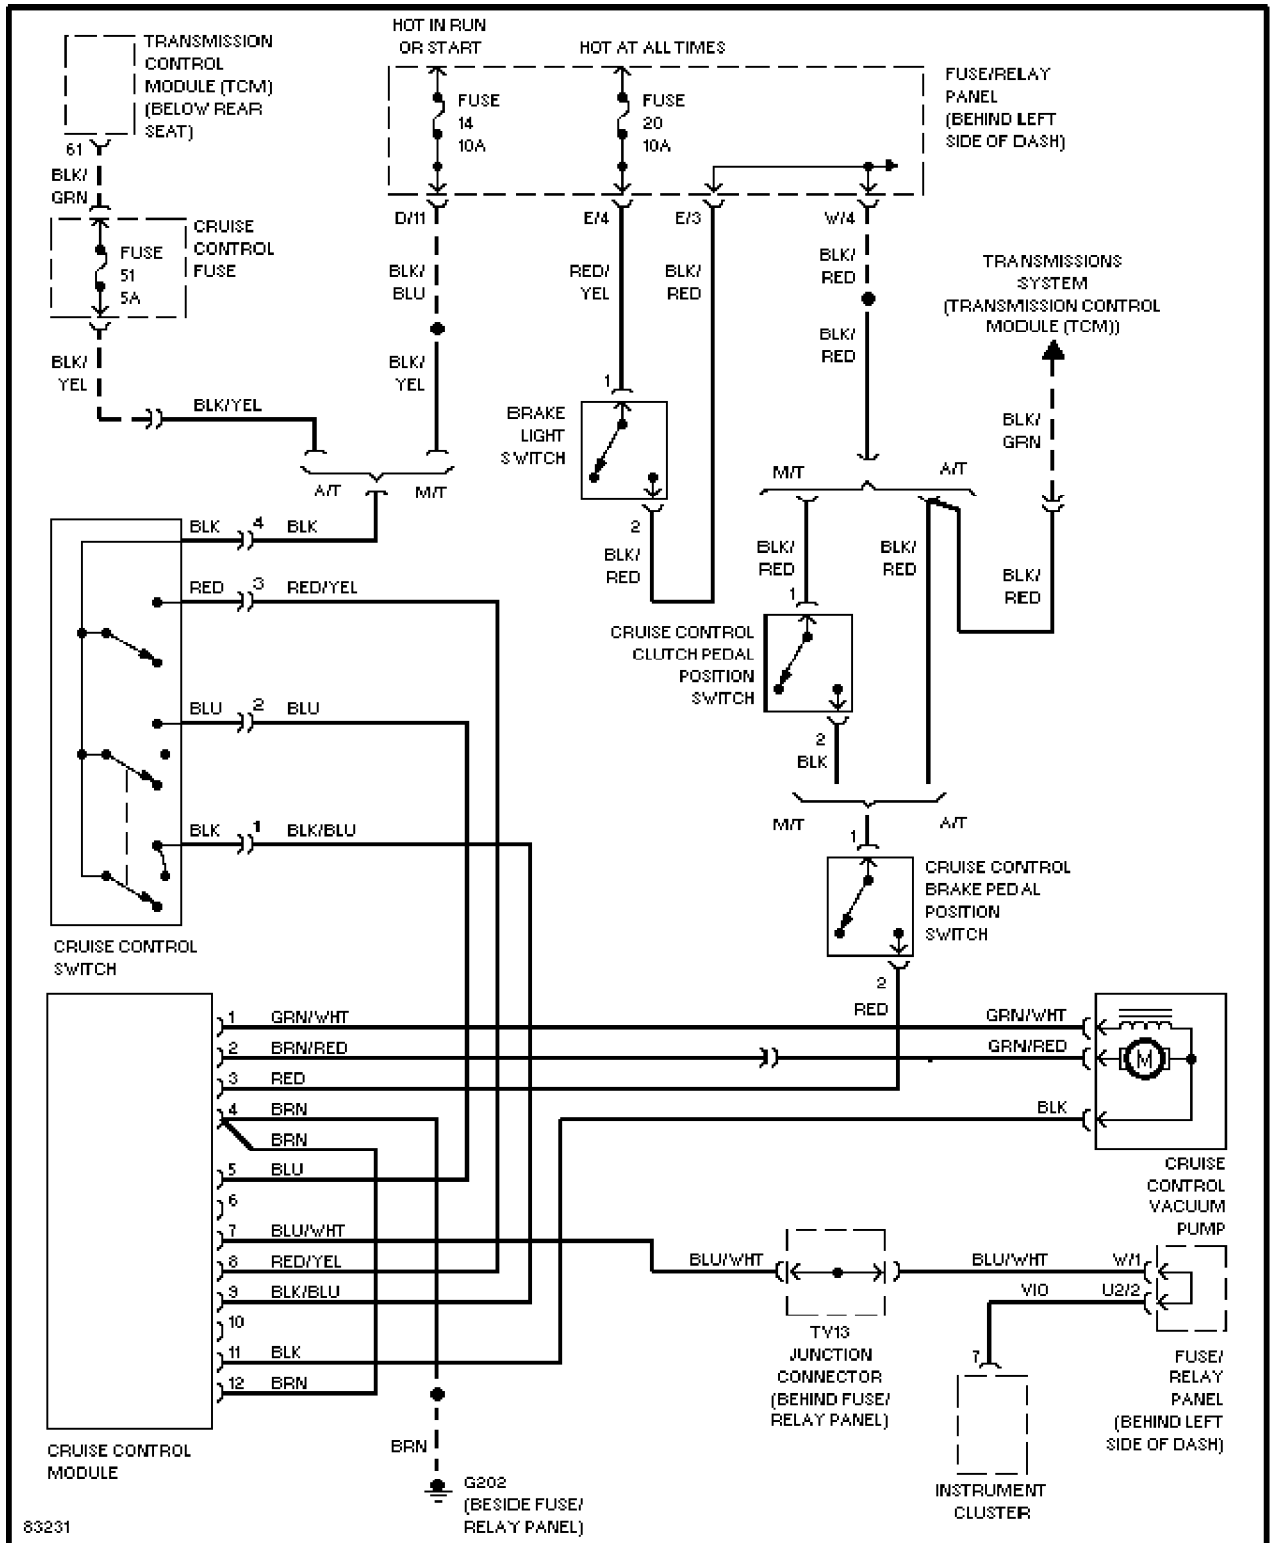

2.8L, Cooling Fan Circuit

CRUISE CONTROL

SYSTEM WIRING DIAGRAMS

Article Text (p. 9)

1995 Volkswagen Jetta III

For Volkswagen Technical Site

Copyright © 1998 Mitchell Repair Information Company, LLC

Tuesday, December 07, 1999 11:18PM