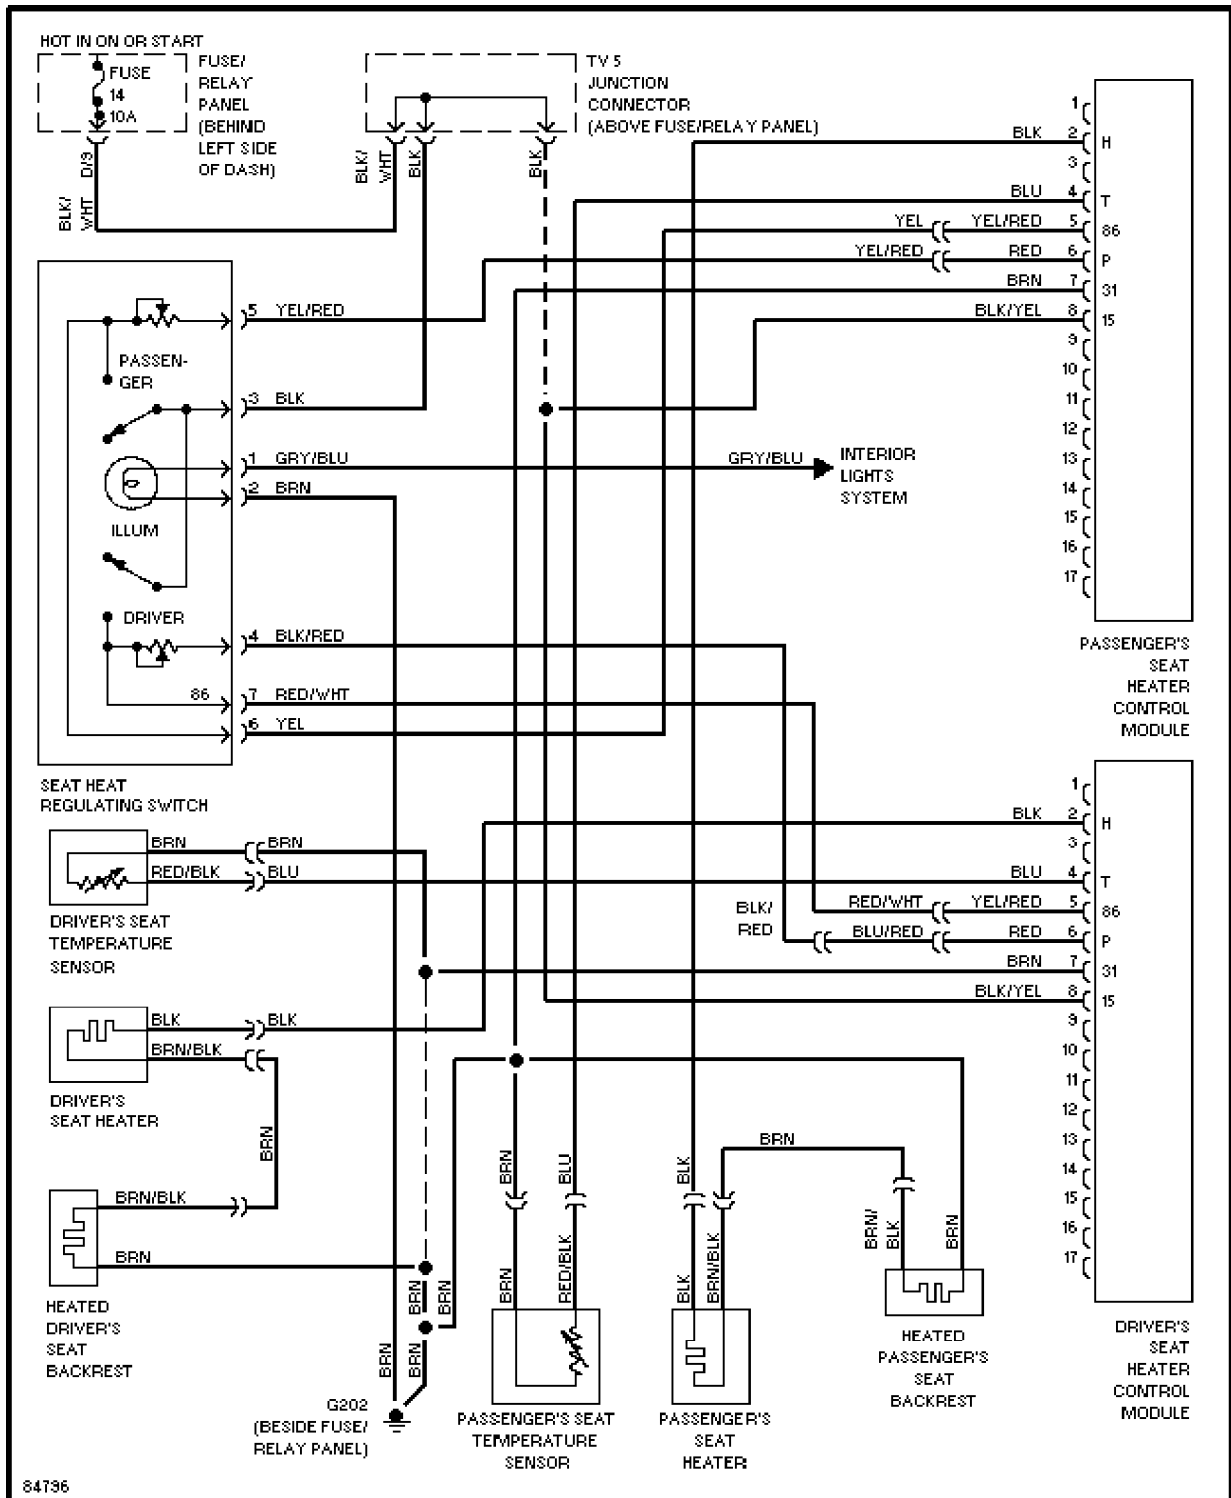

SYSTEM WIRING DIAGRAMS

Article Text (p. 36)

1995 Volkswagen Jetta III

For Volkswagen Technical Site

Copyright © 1998 Mitchell Repair Information Company, LLC

Tuesday, December 07, 1999 11:18PM

POWER SEATS

Heated Seats Circuit