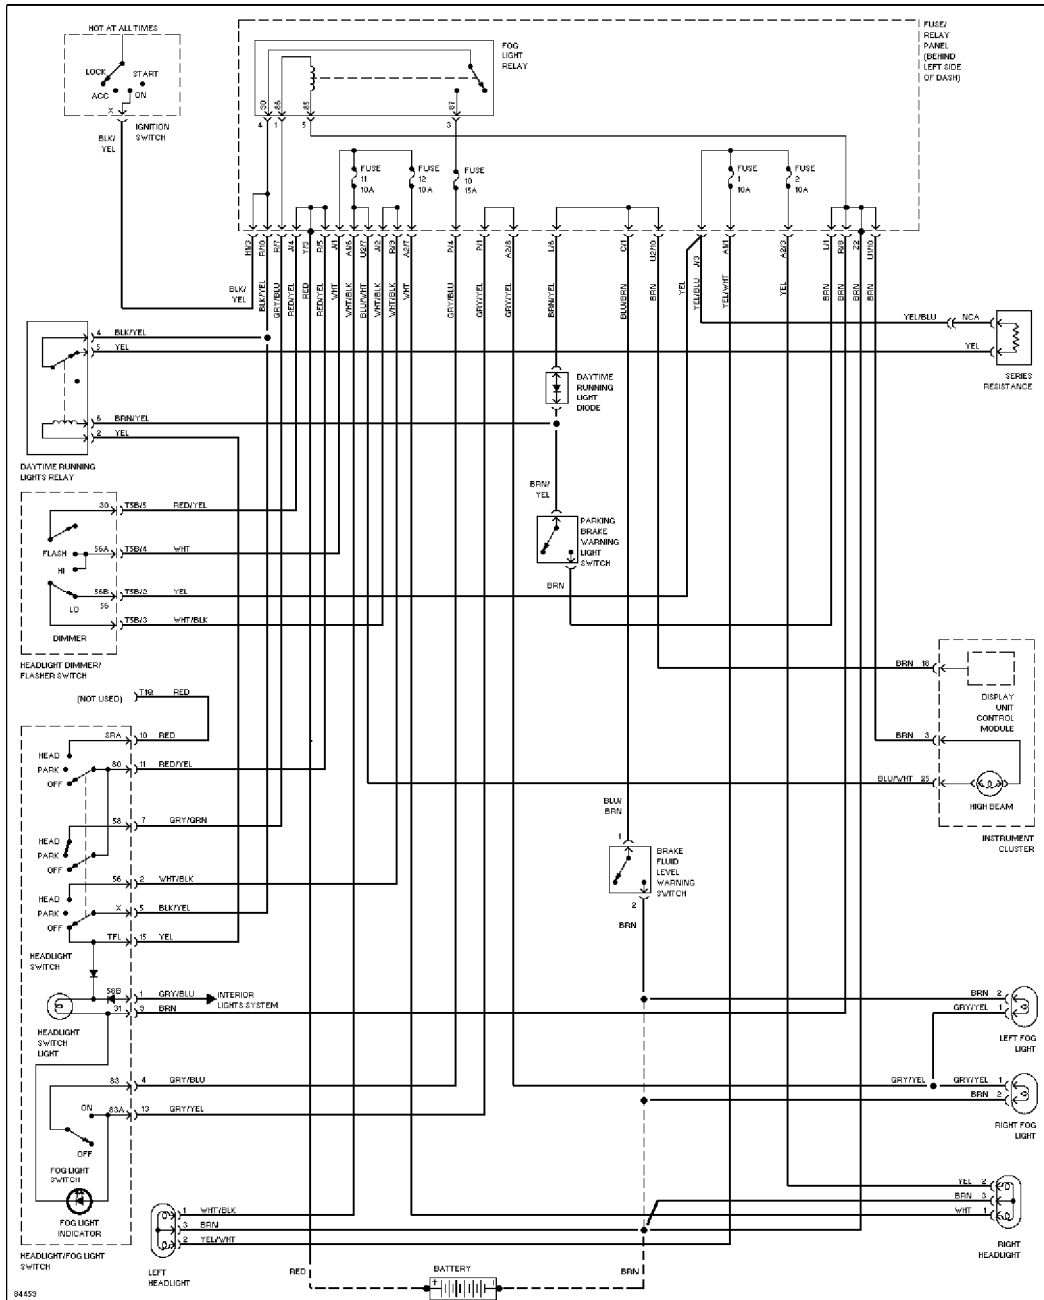

Ground Distribution Circuit (6 of 6)

HEADLIGHTS

SYSTEM WIRING DIAGRAMS

Article Text (p. 24)

1995 Volkswagen Jetta III

For Volkswagen Technical Site

Copyright © 1998 Mitchell Repair Information Company, LLC

Tuesday, December 07, 1999 11:18PM