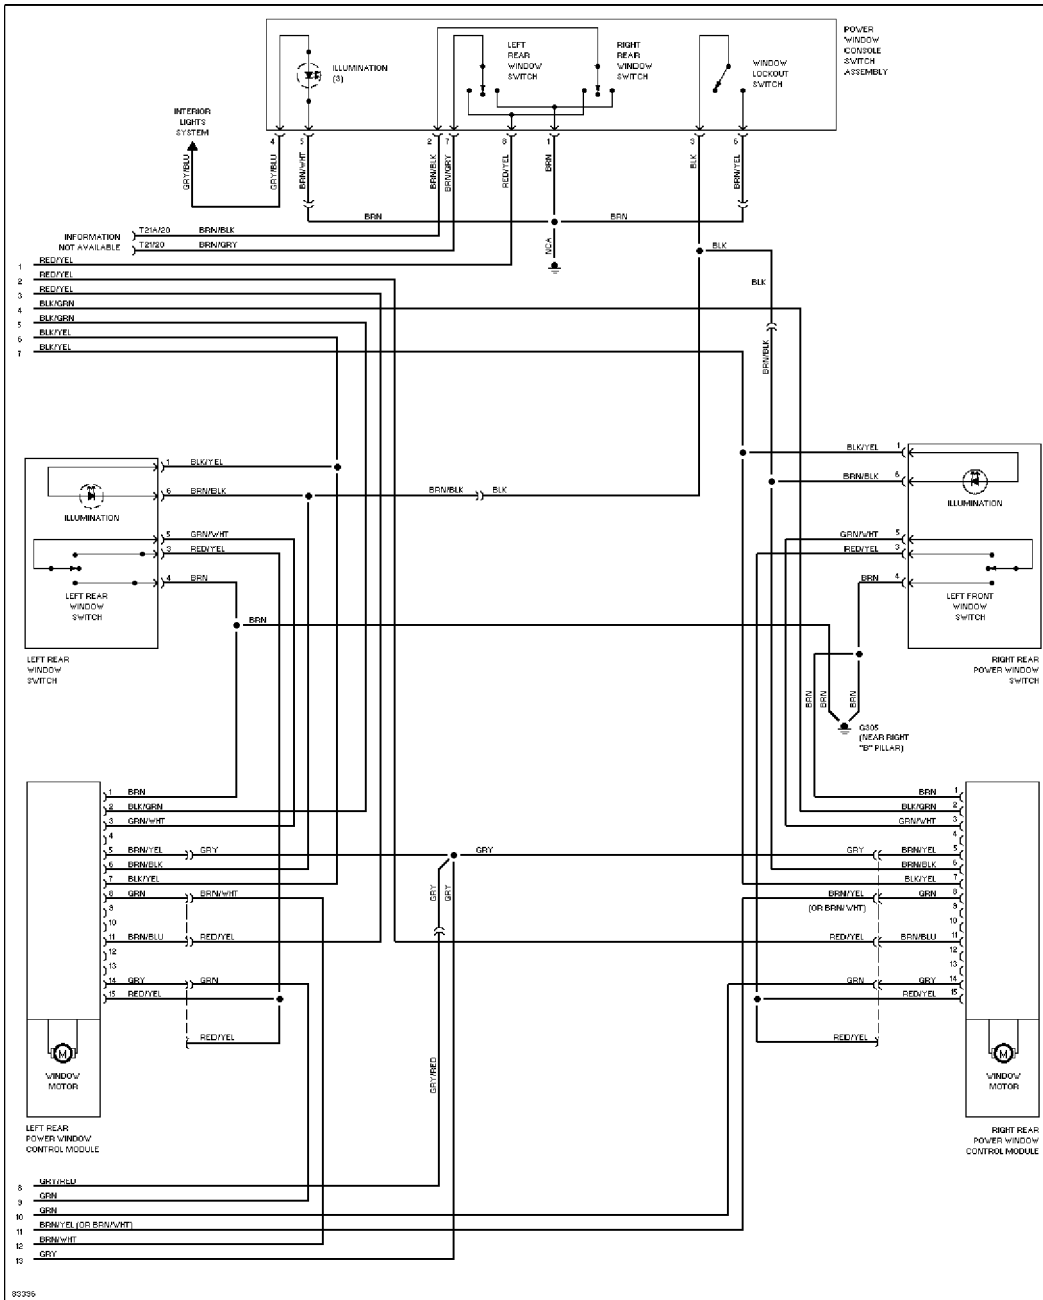

SYSTEM WIRING DIAGRAMS
Article Text (p. 39)
1995 Volkswagen Jetta III
For Volkswagen Technical Site
Copyright © 1998 Mitchell Repair Information Company, LLC
Tuesday, December 07, 1999 11:18PM

Power Window Circuit (2 of 2)

SHIFT INTERLOCKS