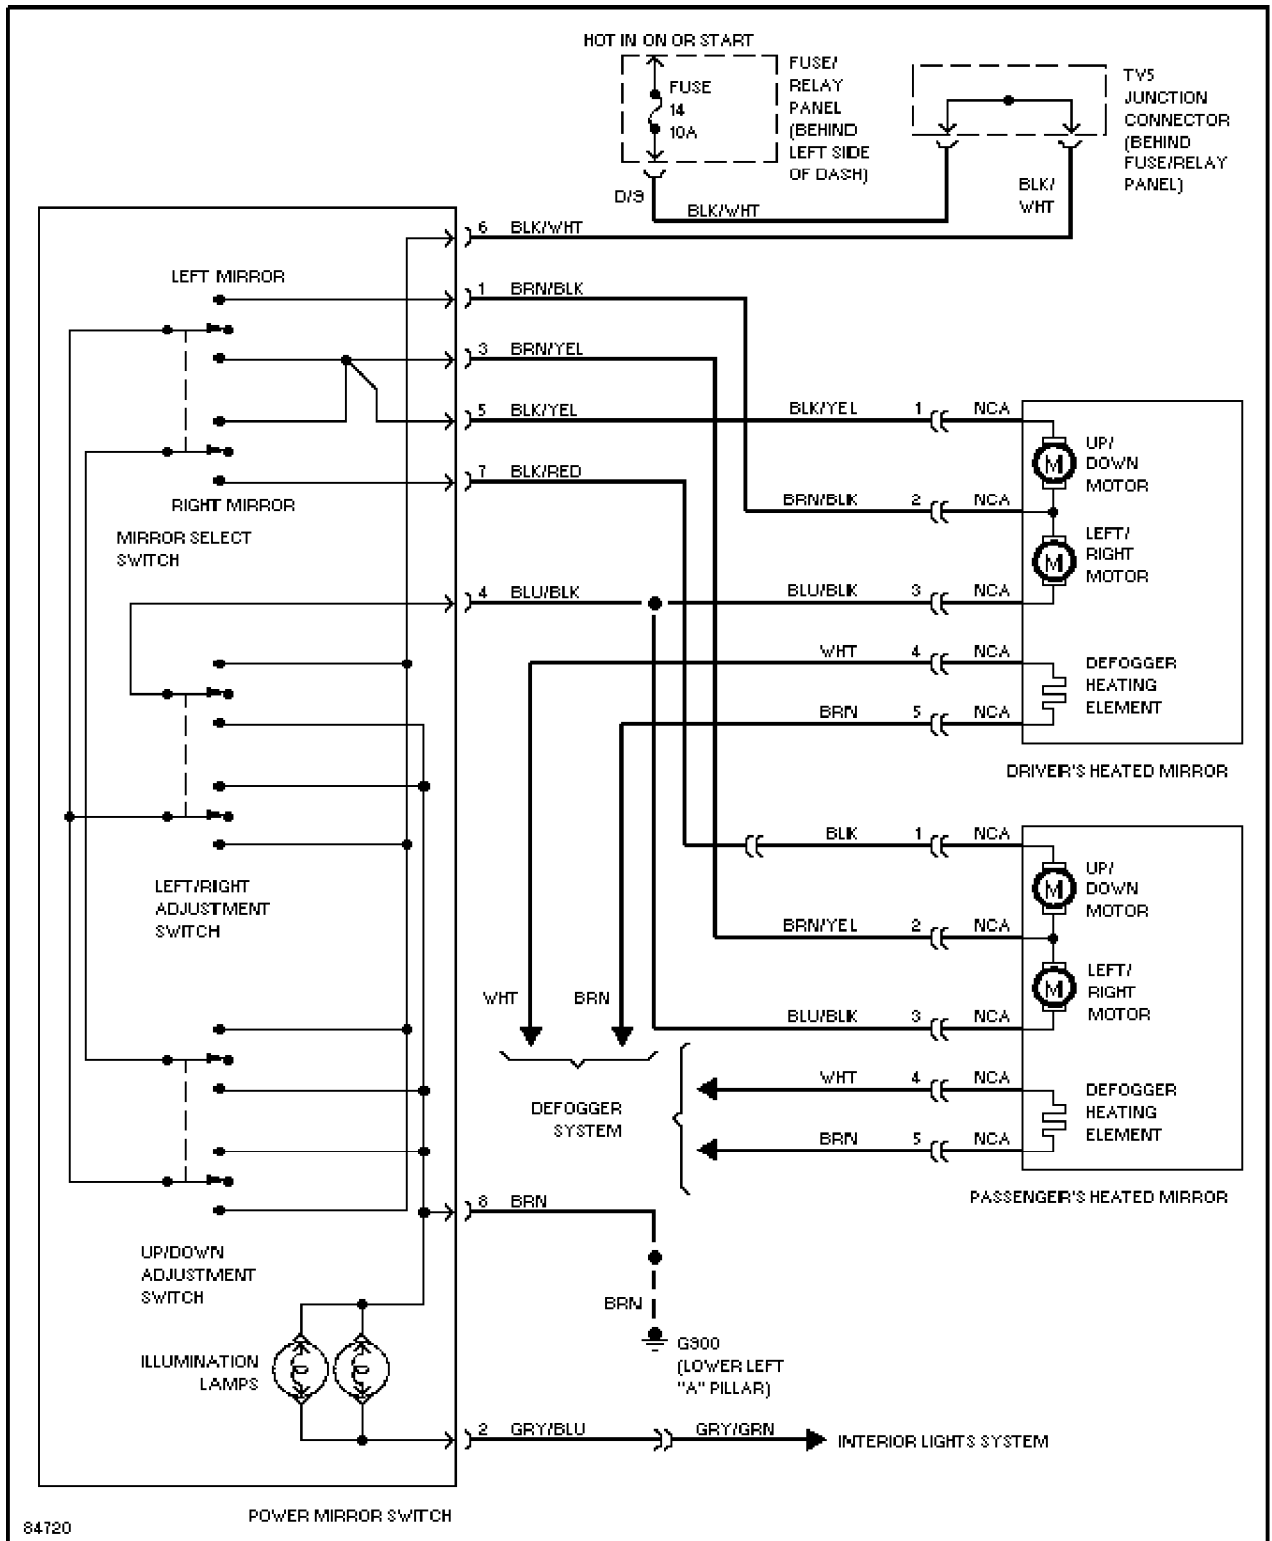

SYSTEM WIRING DIAGRAMS

Article Text (p. 35)

1995 Volkswagen Jetta III

For Volkswagen Technical Site

Copyright © 1998 Mitchell Repair Information Company, LLC

Tuesday, December 07, 1999 11:18PM

Power Mirror Circuit