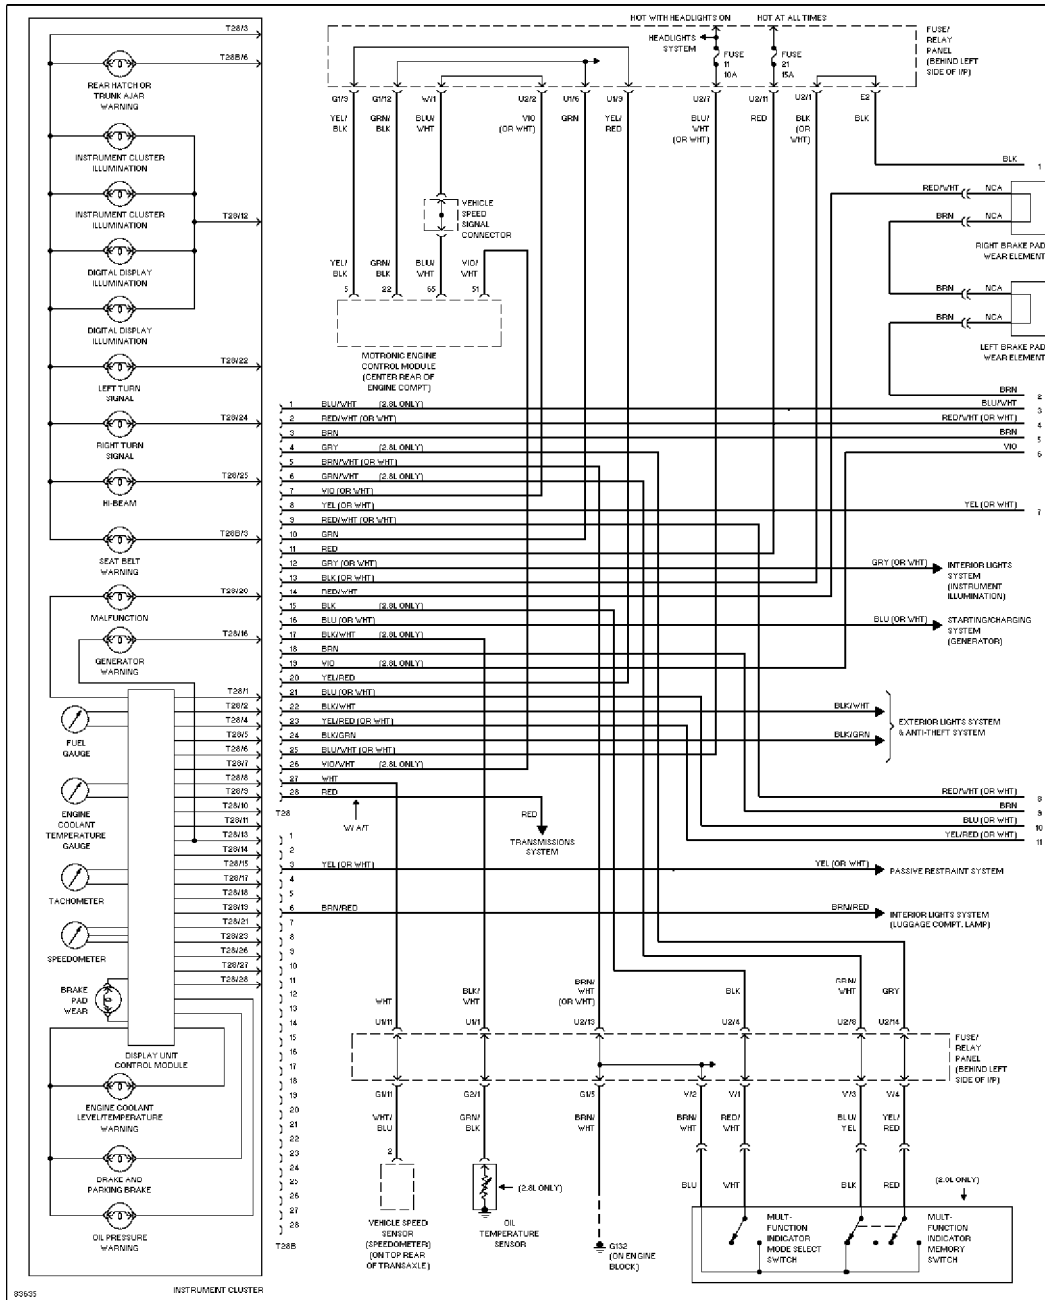

Horn Circuit

INSTRUMENT CLUSTER

SYSTEM WIRING DIAGRAMS

Article Text (p. 27)

1995 Volkswagen Jetta III

For Volkswagen Technical Site
Copyright © 1998 Mitchell Repair Information Company, LLC
Tuesday, December 07, 1999 11:18PM