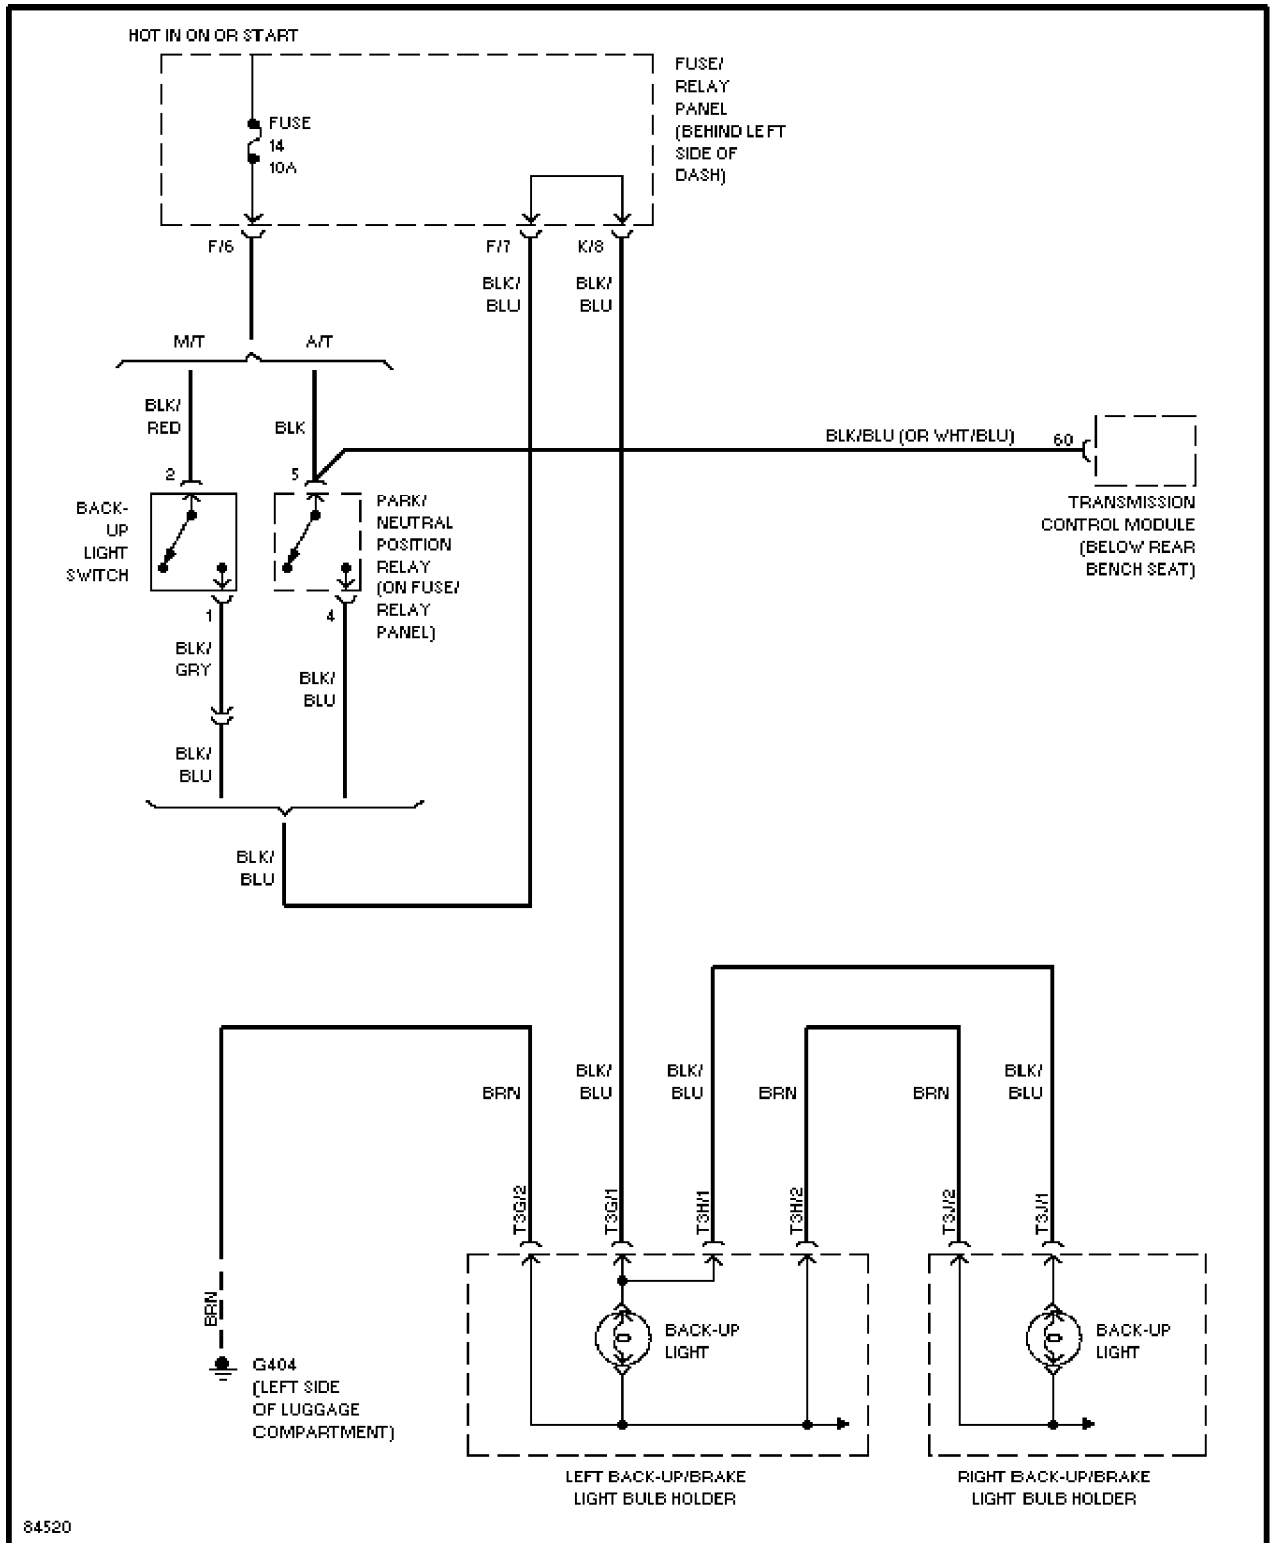

SYSTEM WIRING DIAGRAMS

Article Text (p. 15)

1995 Volkswagen Jetta III

For Volkswagen Technical Site

Copyright © 1998 Mitchell Repair Information Company, LLC

Tuesday, December 07, 1999 11:18PM

Back-up Lamps Circuit