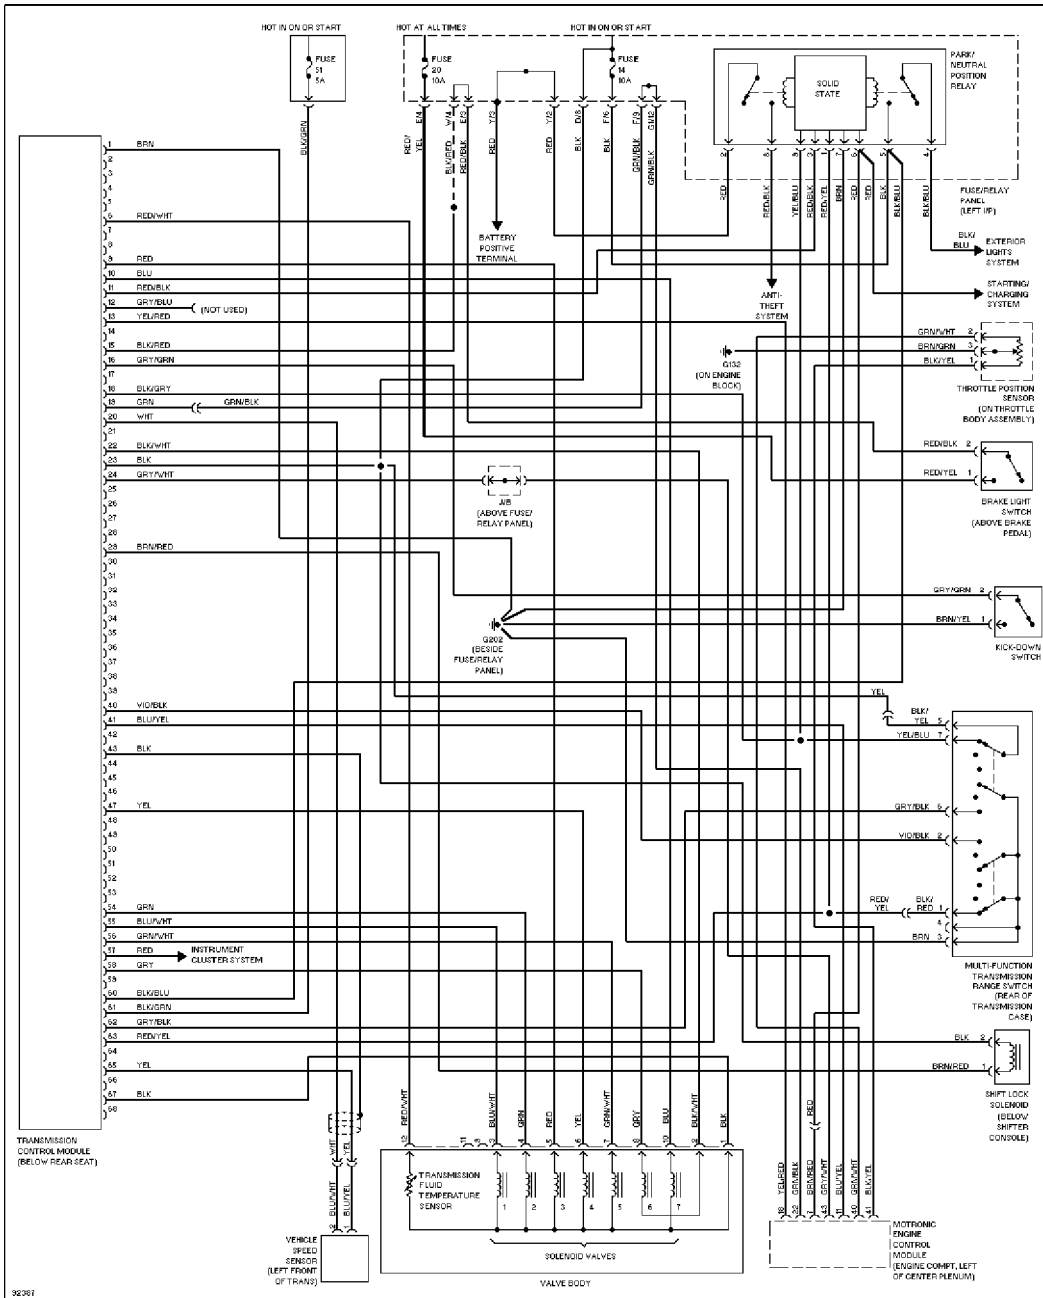

TRANSMISSION

2.0L

2.0L, Transmission Circuit, Early Production

SYSTEM WIRING DIAGRAMS
Article Text (p. 46)
 1995 Volkswagen Jetta III
 For Volkswagen Technical Site
 Copyright © 1998 Mitchell Repair Information Company, LLC
 Tuesday, December 07, 1999 11:18PM