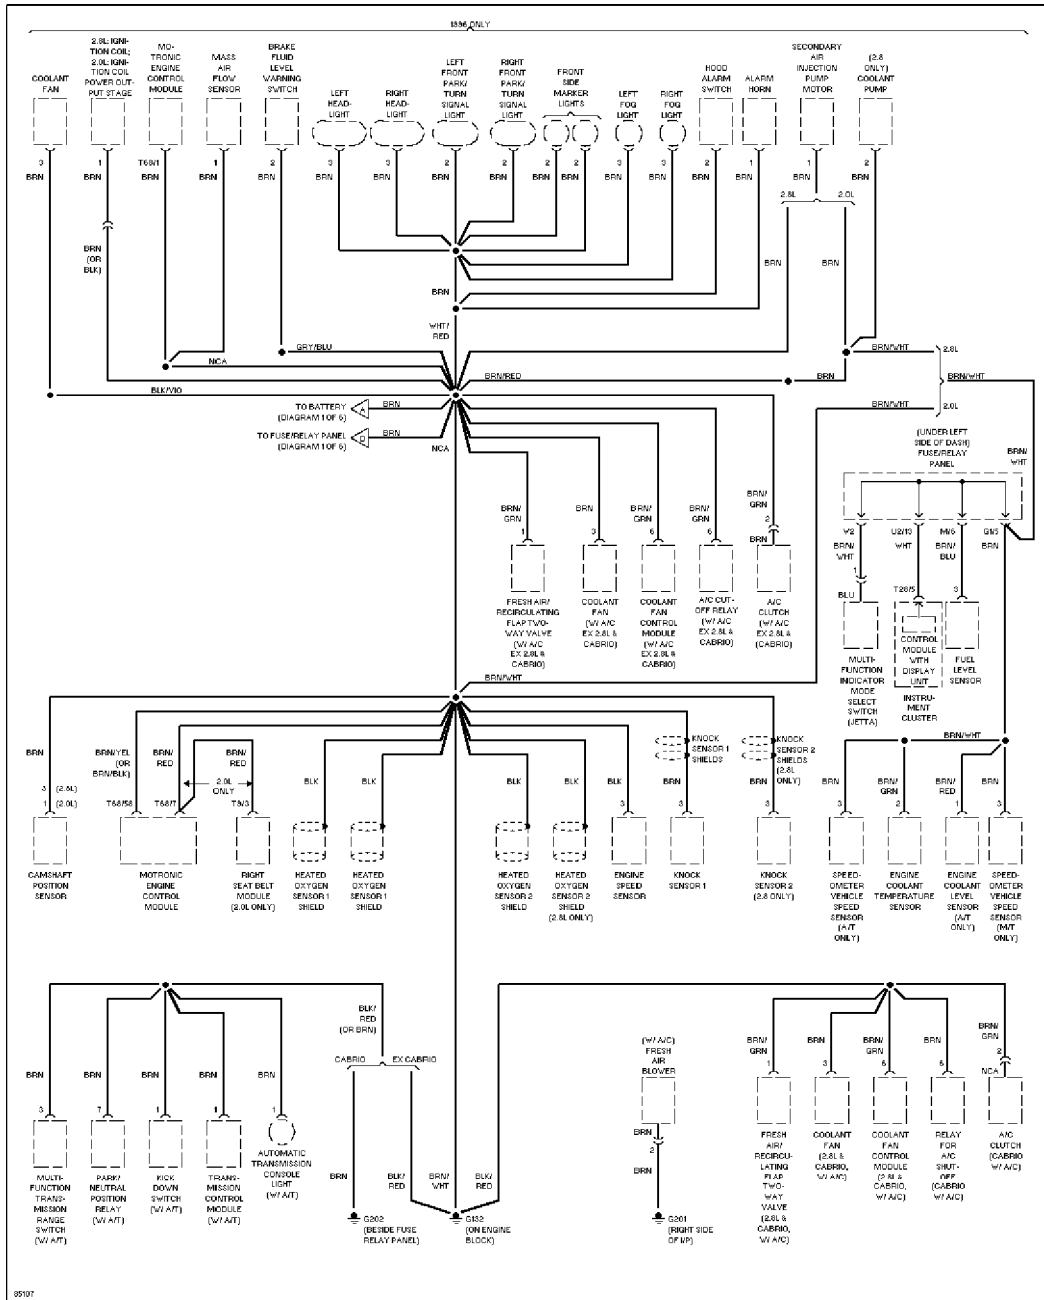

SYSTEM WIRING DIAGRAMS
Article Text (p. 21)
1995 Volkswagen Jetta III
For Volkswagen Technical Site
Copyright © 1998 Mitchell Repair Information Company, LLC
Tuesday, December 07, 1999 11:18PM

Ground Distribution Circuit (4 of 6)