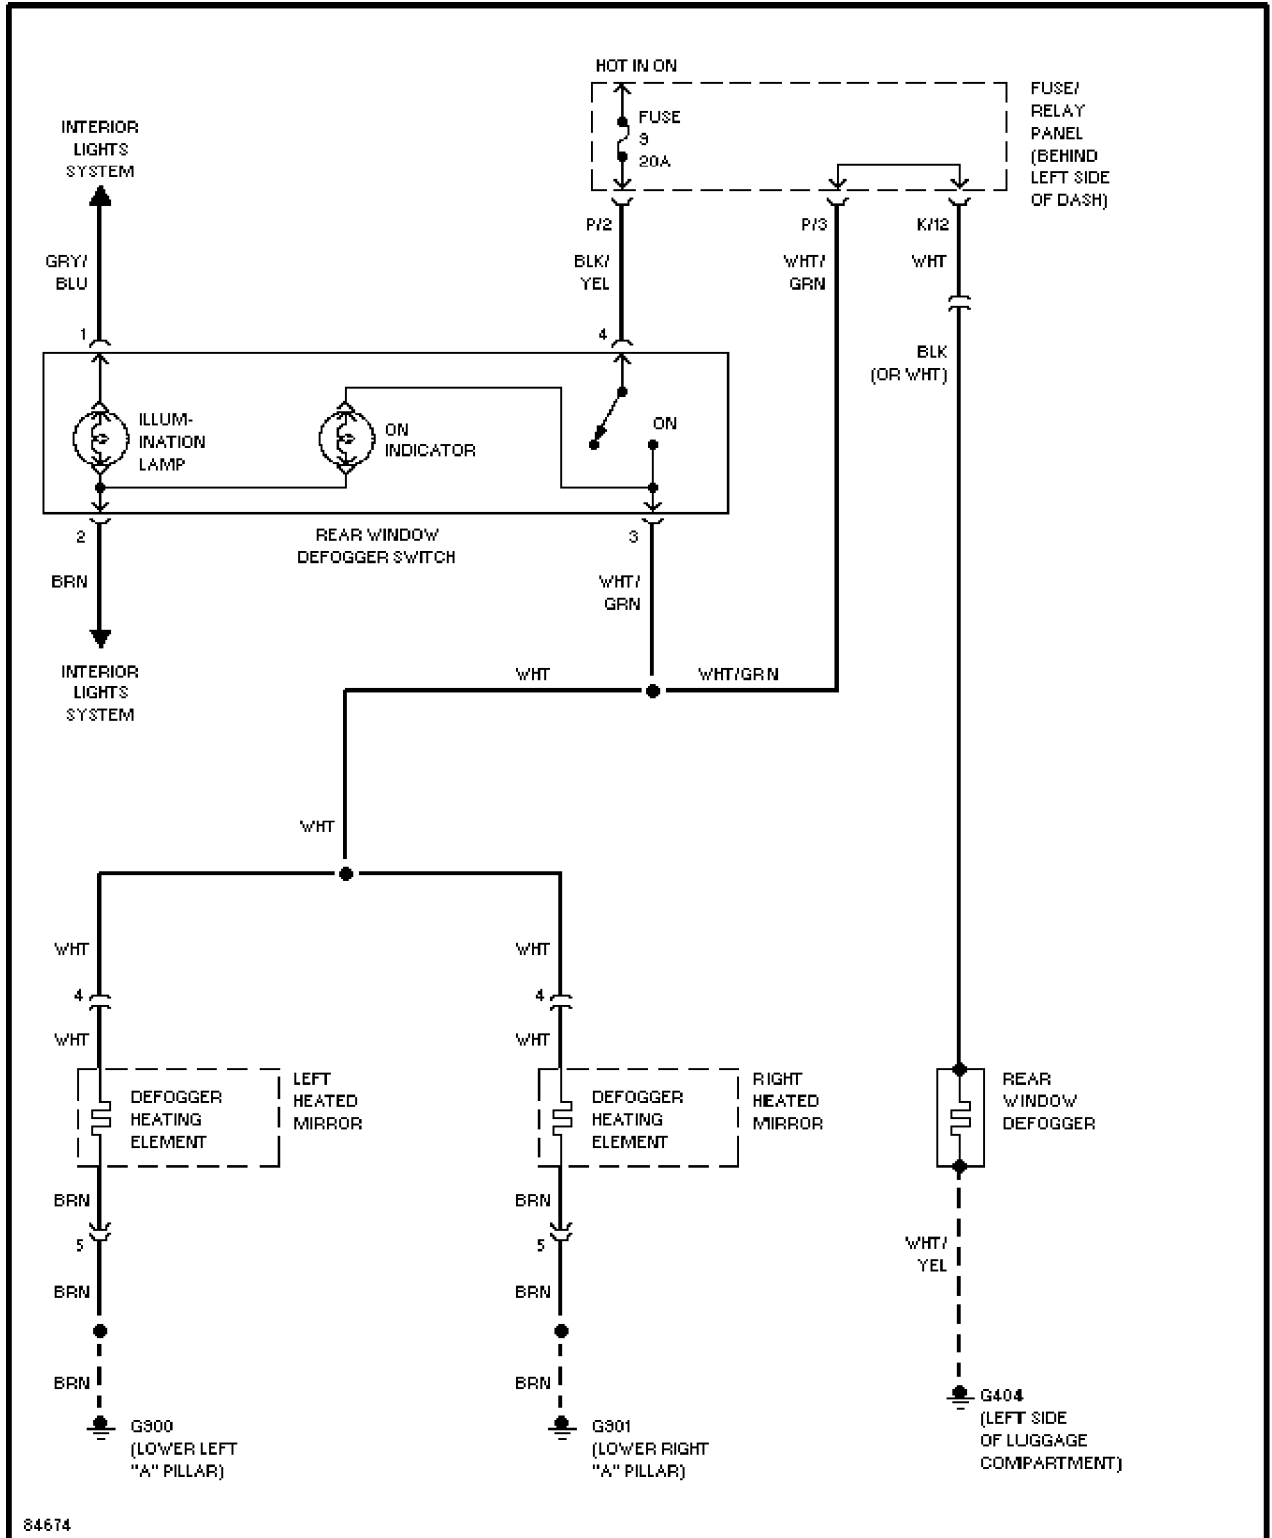

Cruise Control Circuit

DEFOGGERS

SYSTEM WIRING DIAGRAMS

Article Text (p. 10)

1995 Volkswagen Jetta III

For Volkswagen Technical Site

Copyright © 1998 Mitchell Repair Information Company, LLC

Tuesday, December 07, 1999 11:18PM