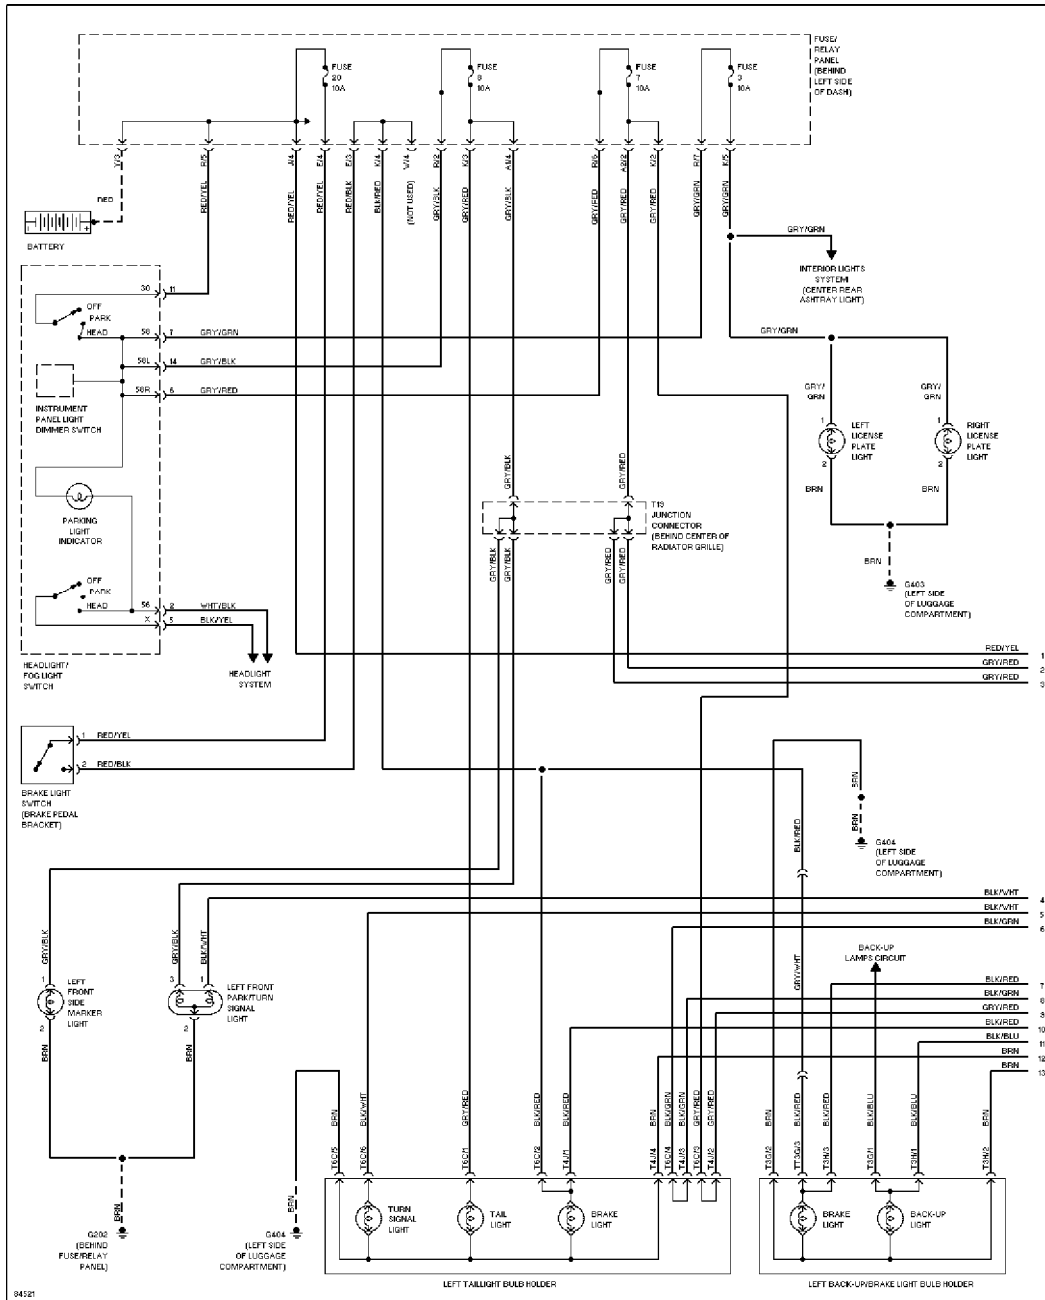

SYSTEM WIRING DIAGRAMS
Article Text (p. 16)
1995 Volkswagen Jetta III
For Volkswagen Technical Site
Copyright © 1998 Mitchell Repair Information Company, LLC
Tuesday, December 07, 1999 11:18PM

Exterior Lamps Circuit (1 of 2)