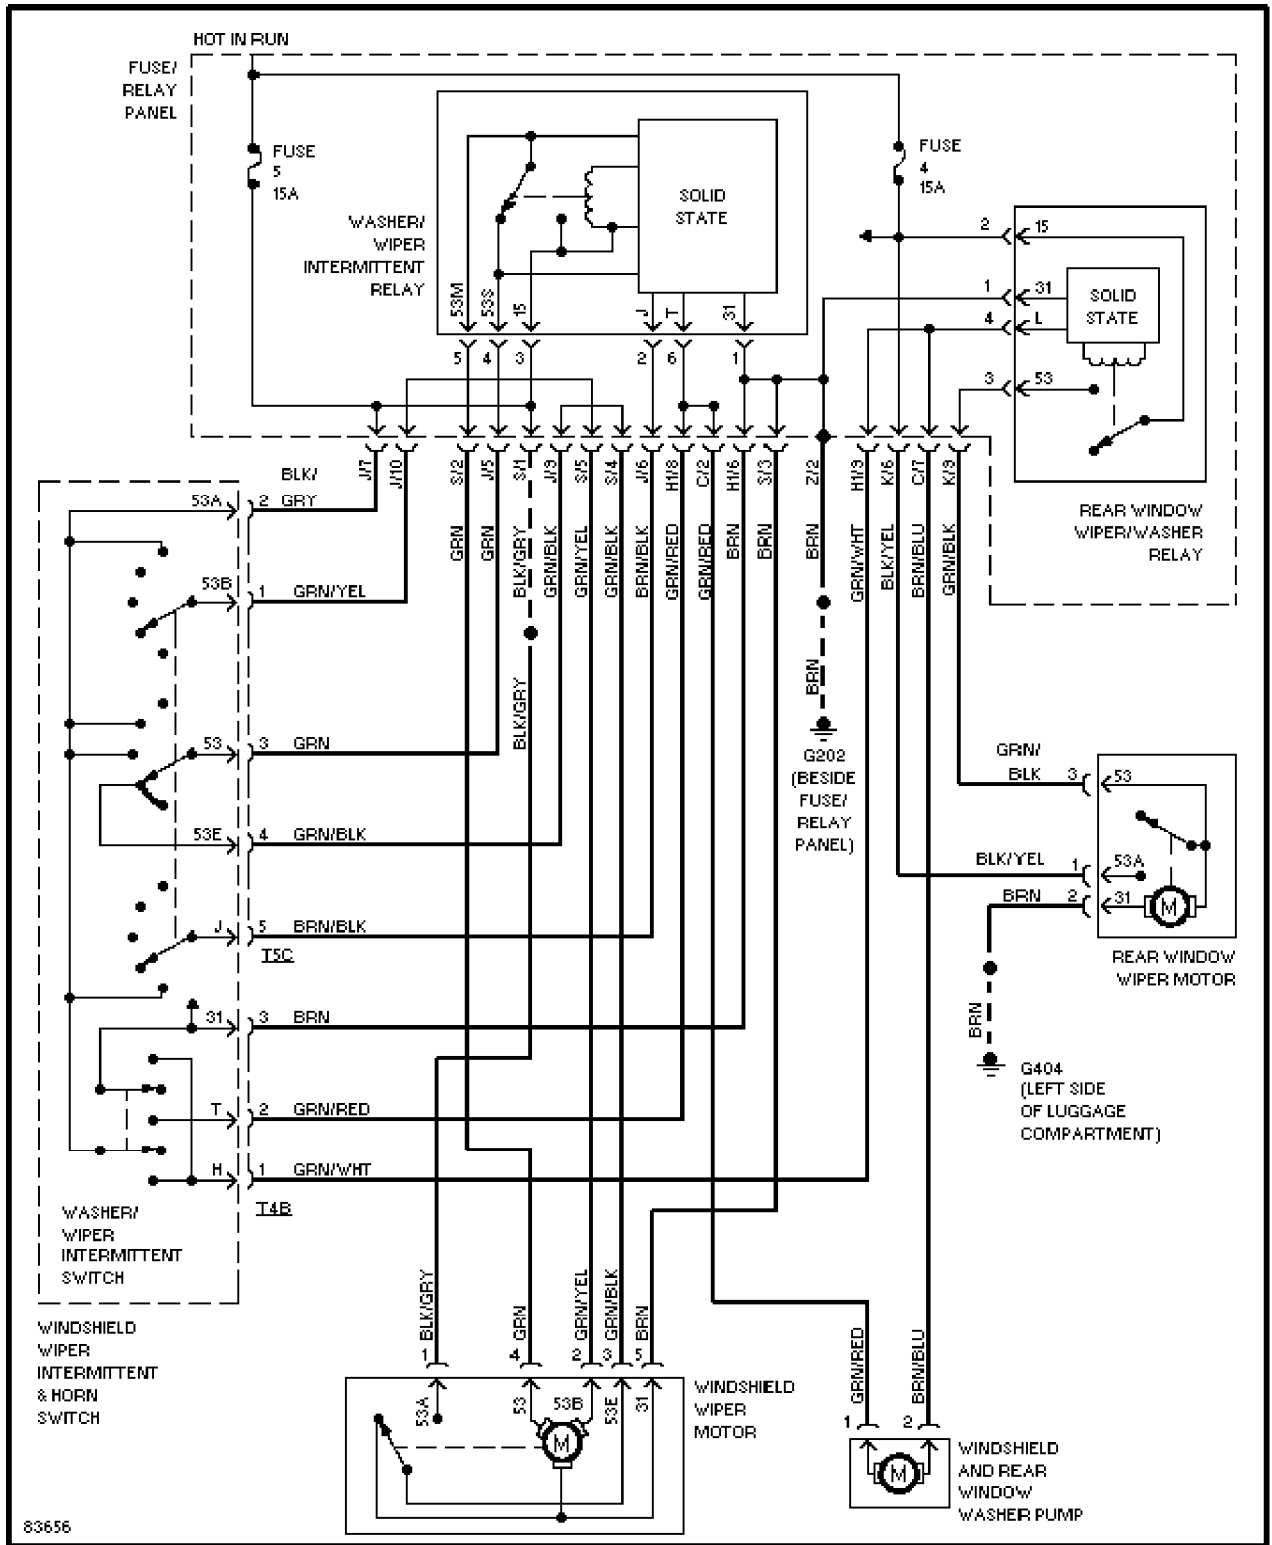

SYSTEM WIRING DIAGRAMS

Article Text (p. 52)

1995 Volkswagen Jetta III

For Volkswagen Technical Site

Copyright © 1998 Mitchell Repair Information Company, LLC

Tuesday, December 07, 1999 11:18PM

Wiper/Washer Circuit

END OF ARTICLE