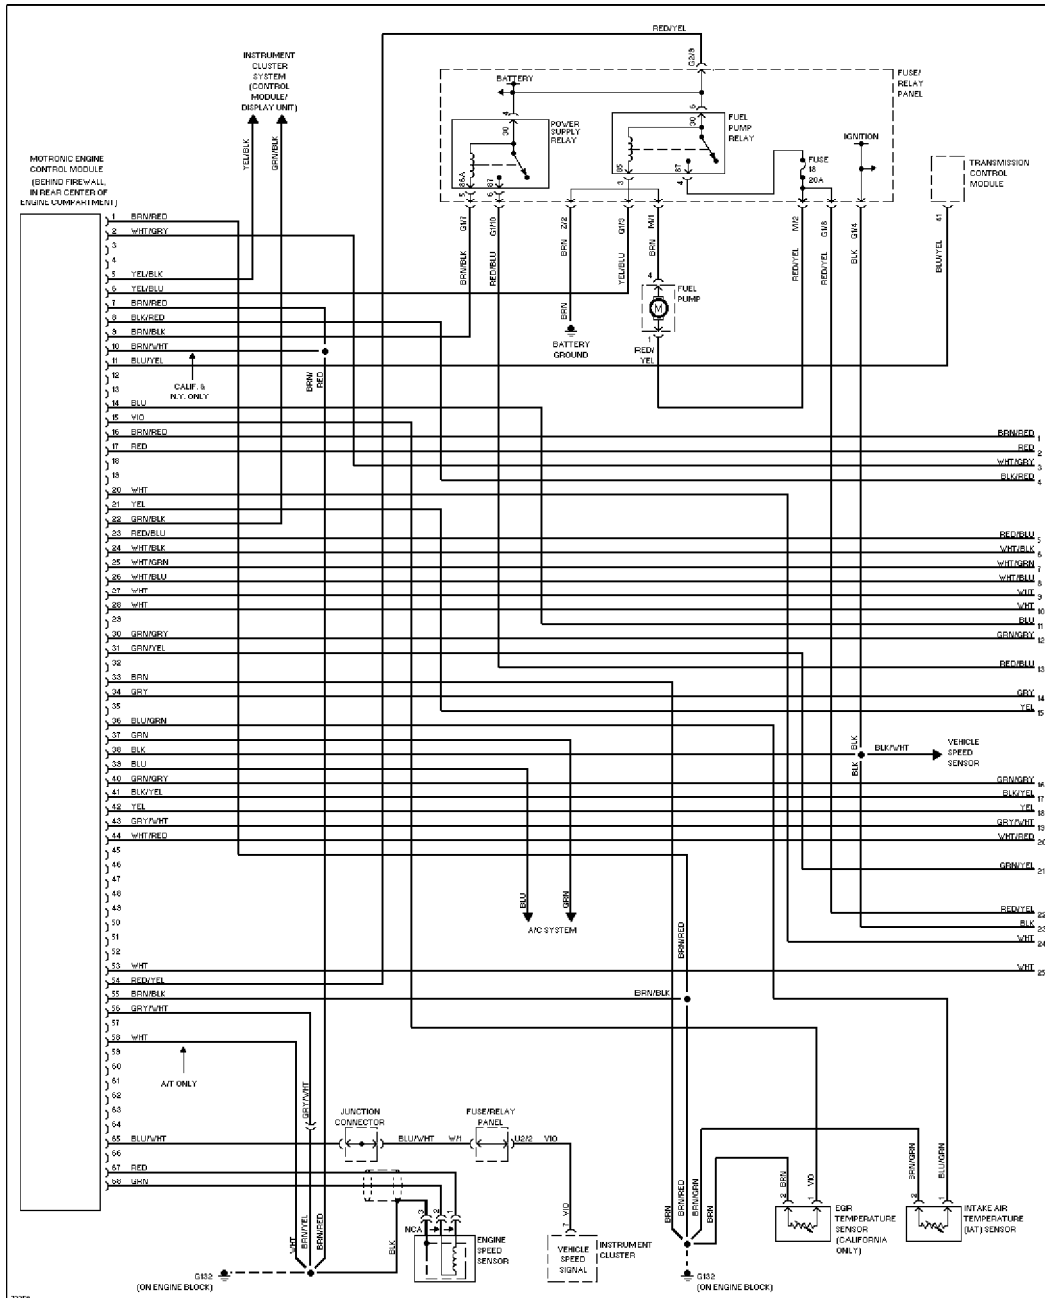

SYSTEM WIRING DIAGRAMS
Article Text (p. 11)
1995 Volkswagen Jetta III
For Volkswagen Technical Site
Copyright © 1998 Mitchell Repair Information Company, LLC
Tuesday, December 07, 1999 11:18PM

ENGINE PERFORMANCE

2.0L

2.0L, Engine Performance Circuits (1 of 2)