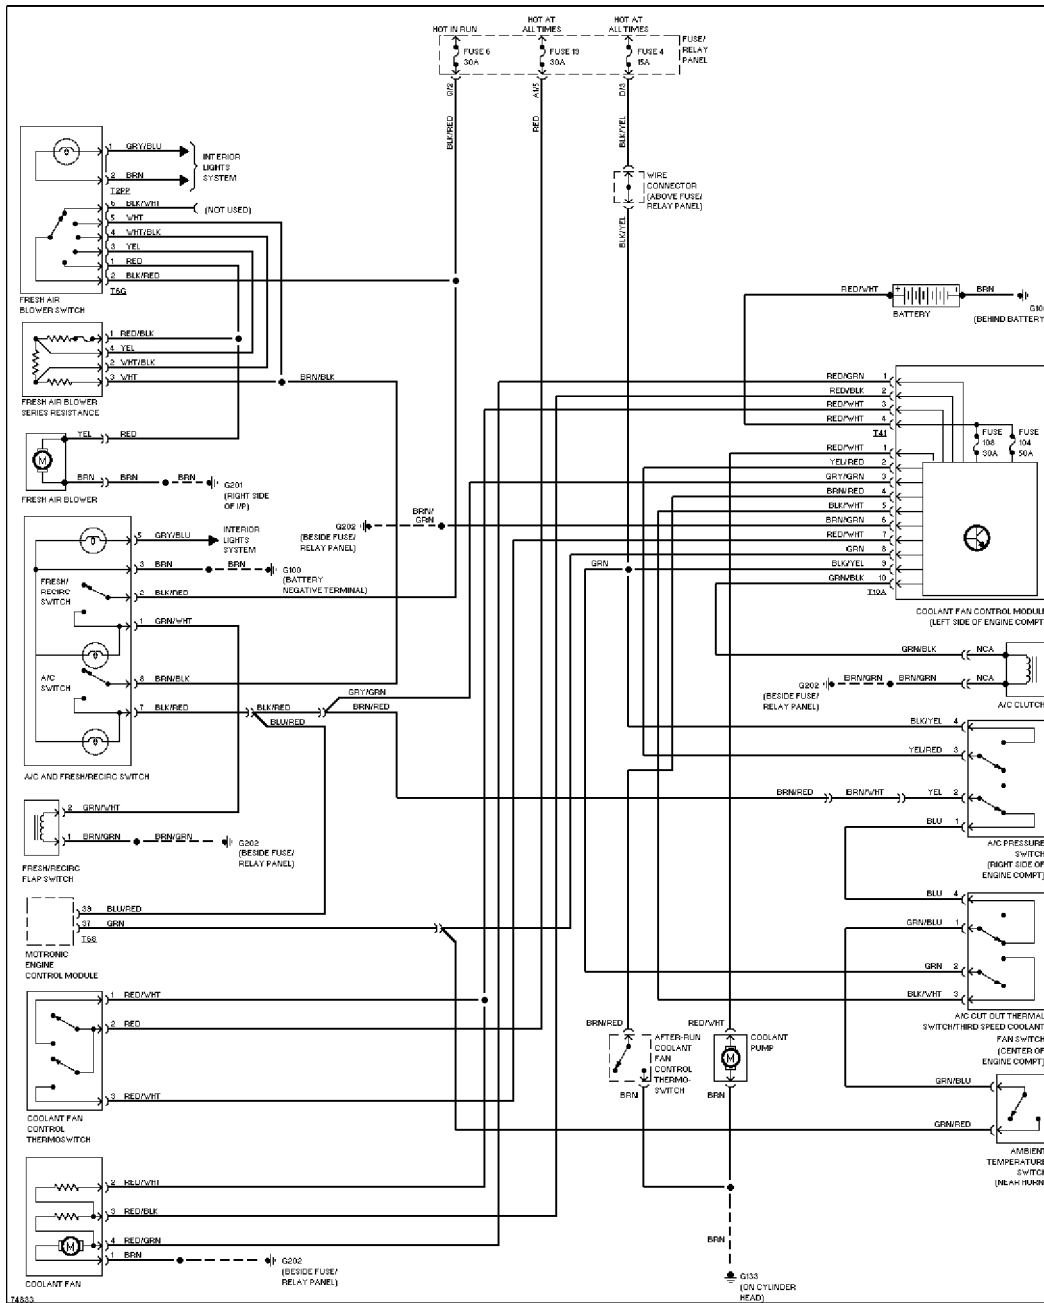

SYSTEM WIRING DIAGRAMS

Article Text (p. 2)

1995 Volkswagen Jetta III

For Volkswagen Technical Site

Copyright © 1998 Mitchell Repair Information Company, LLC

Tuesday, December 07, 1999 11:18PM

2.8L, Air Conditioning Circuits

ANTI-LOCK BRAKES