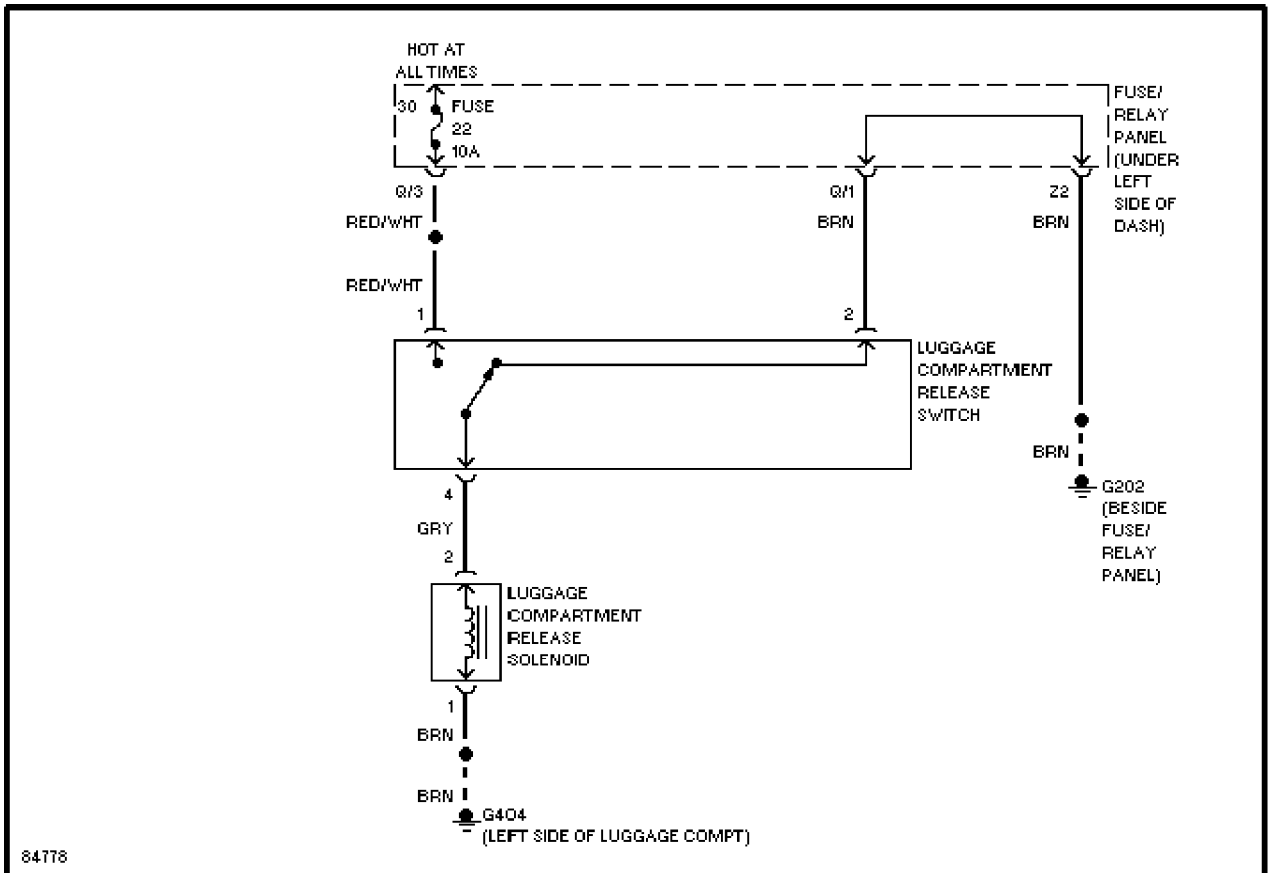

SYSTEM WIRING DIAGRAMS

Article Text (p. 48)

1995 Volkswagen Jetta III

For Volkswagen Technical Site

Copyright © 1998 Mitchell Repair Information Company, LLC

Tuesday, December 07, 1999 11:18PM

Trunk Release Circuit

WARNING SYSTEMS

2.0L