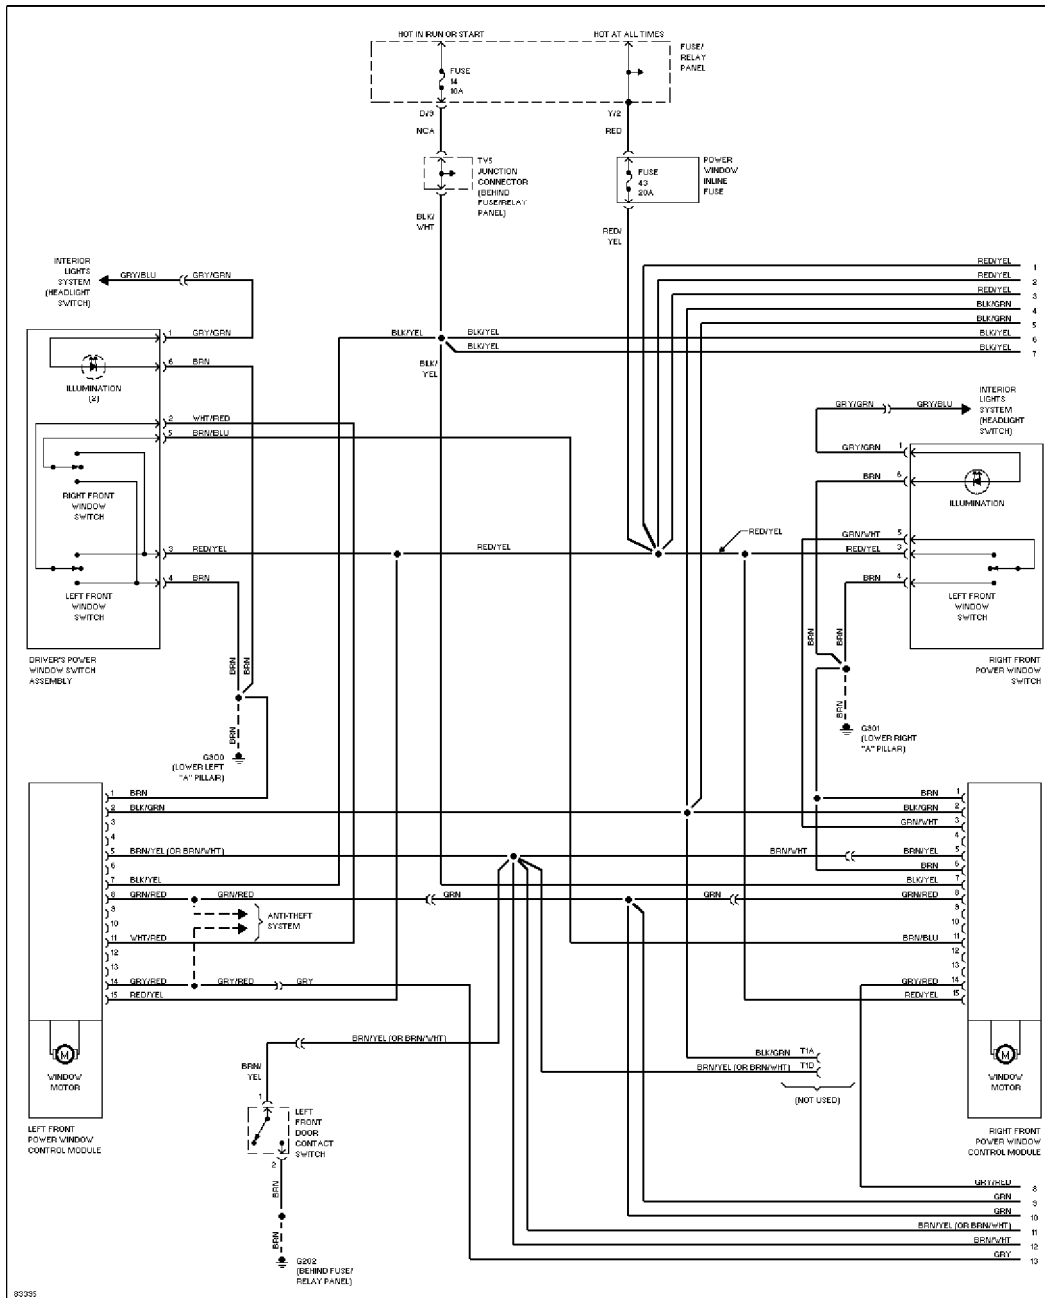

SYSTEM WIRING DIAGRAMS
Article Text (p. 38)
1995 Volkswagen Jetta III
For Volkswagen Technical Site
Copyright © 1998 Mitchell Repair Information Company, LLC
Tuesday, December 07, 1999 11:18PM

POWER WINDOWS

Power Window Circuit (1 of 2)