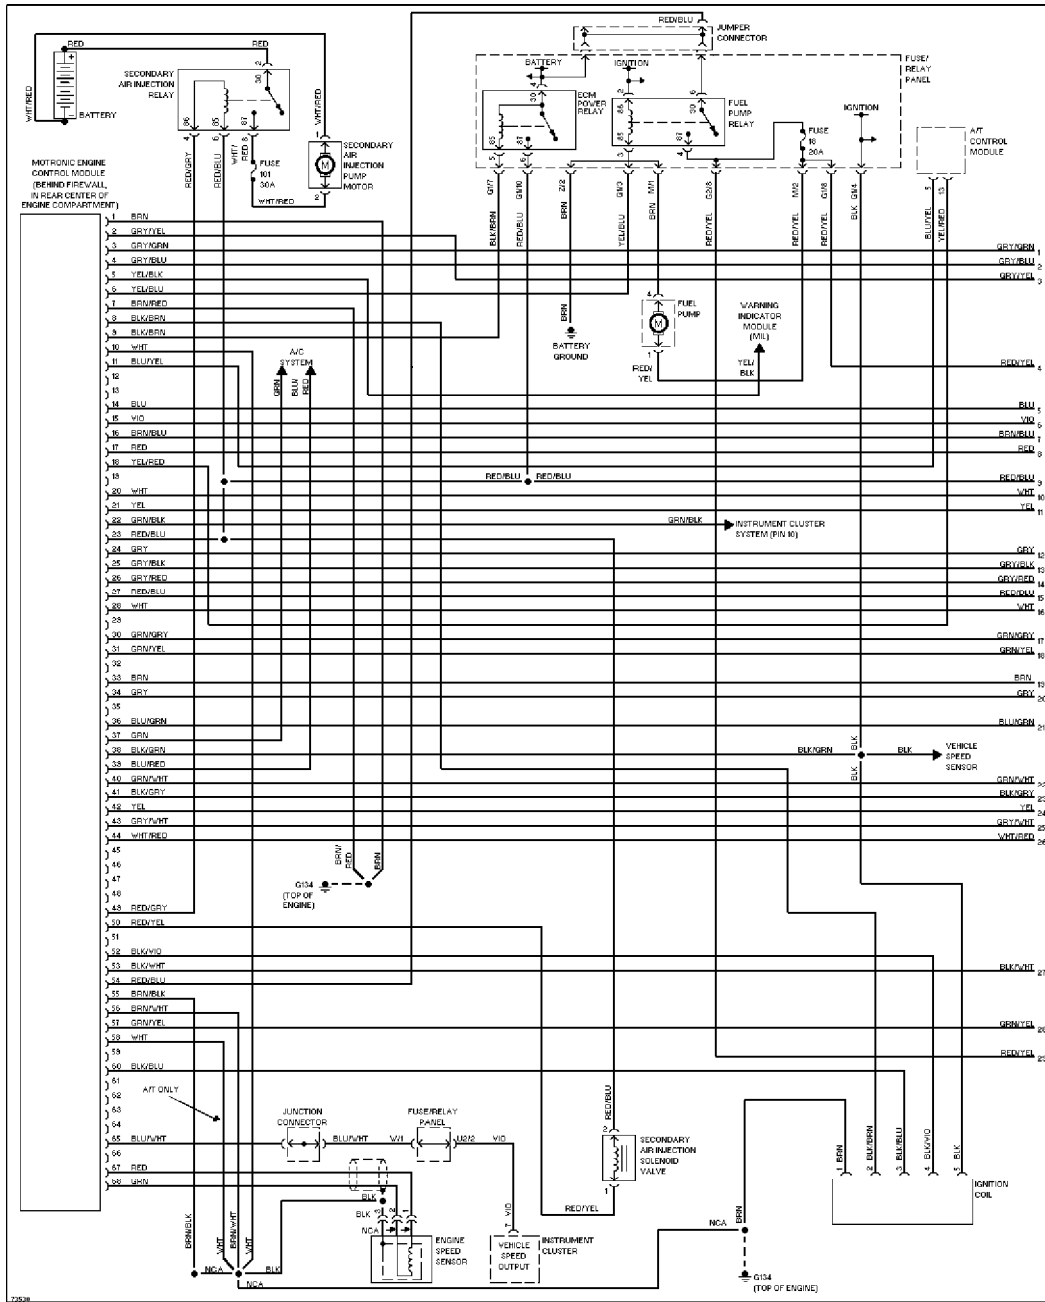

SYSTEM WIRING DIAGRAMS
Article Text (p. 13)
1995 Volkswagen Jetta III
For Volkswagen Technical Site
Copyright © 1998 Mitchell Repair Information Company, LLC
Tuesday, December 07, 1999 11:18PM

2.8L, Engine Performance Circuits (1 of 2)