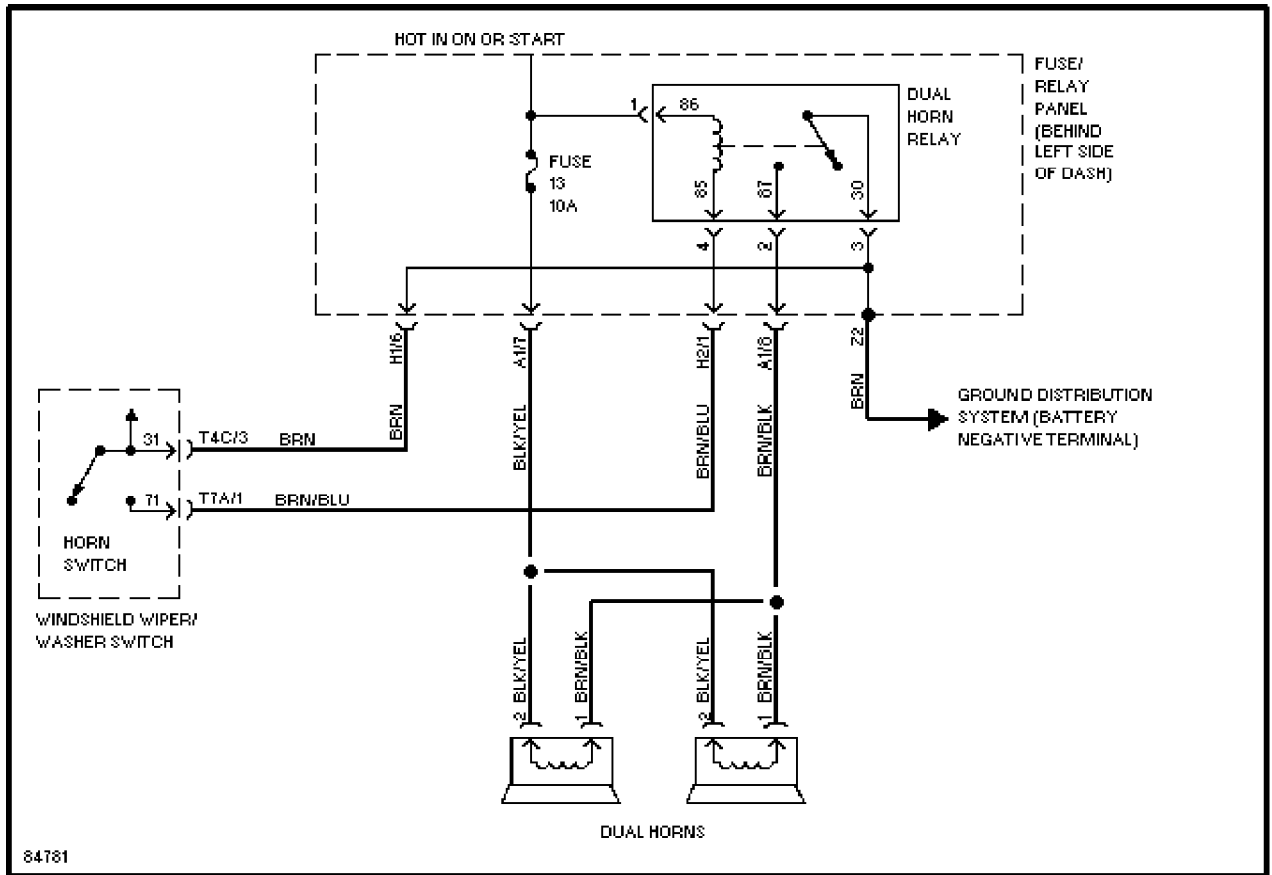

Headlight Circuit, W/O DRL

HORN

SYSTEM WIRING DIAGRAMS

Article Text (p. 26)

1995 Volkswagen Jetta III

For Volkswagen Technical Site

Copyright © 1998 Mitchell Repair Information Company, LLC

Tuesday, December 07, 1999 11:18PM