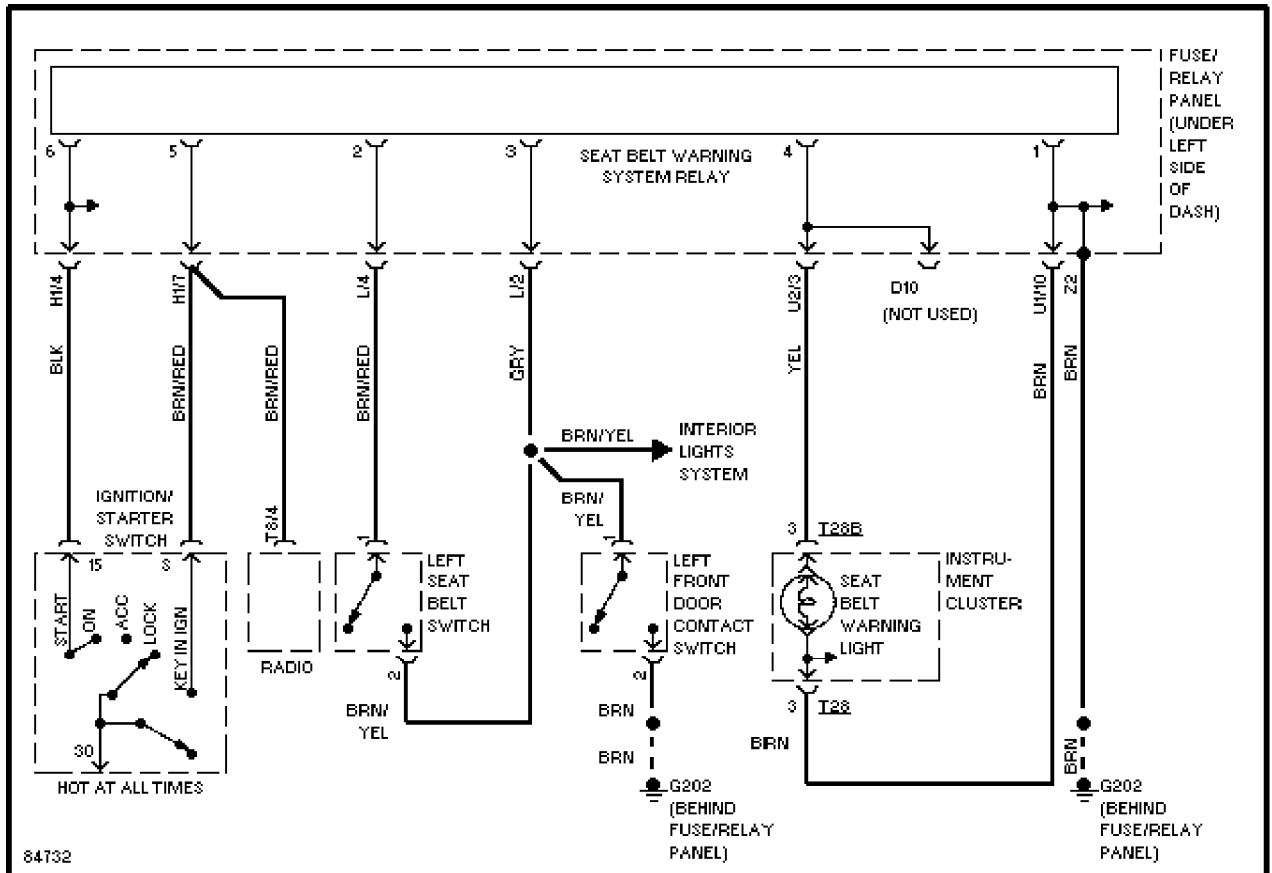

SYSTEM WIRING DIAGRAMS

Article Text (p. 49)

1995 Volkswagen Jetta III

For Volkswagen Technical Site

Copyright © 1998 Mitchell Repair Information Company, LLC

Tuesday, December 07, 1999 11:18PM

2.0L, Warning System Circuits

2.8L