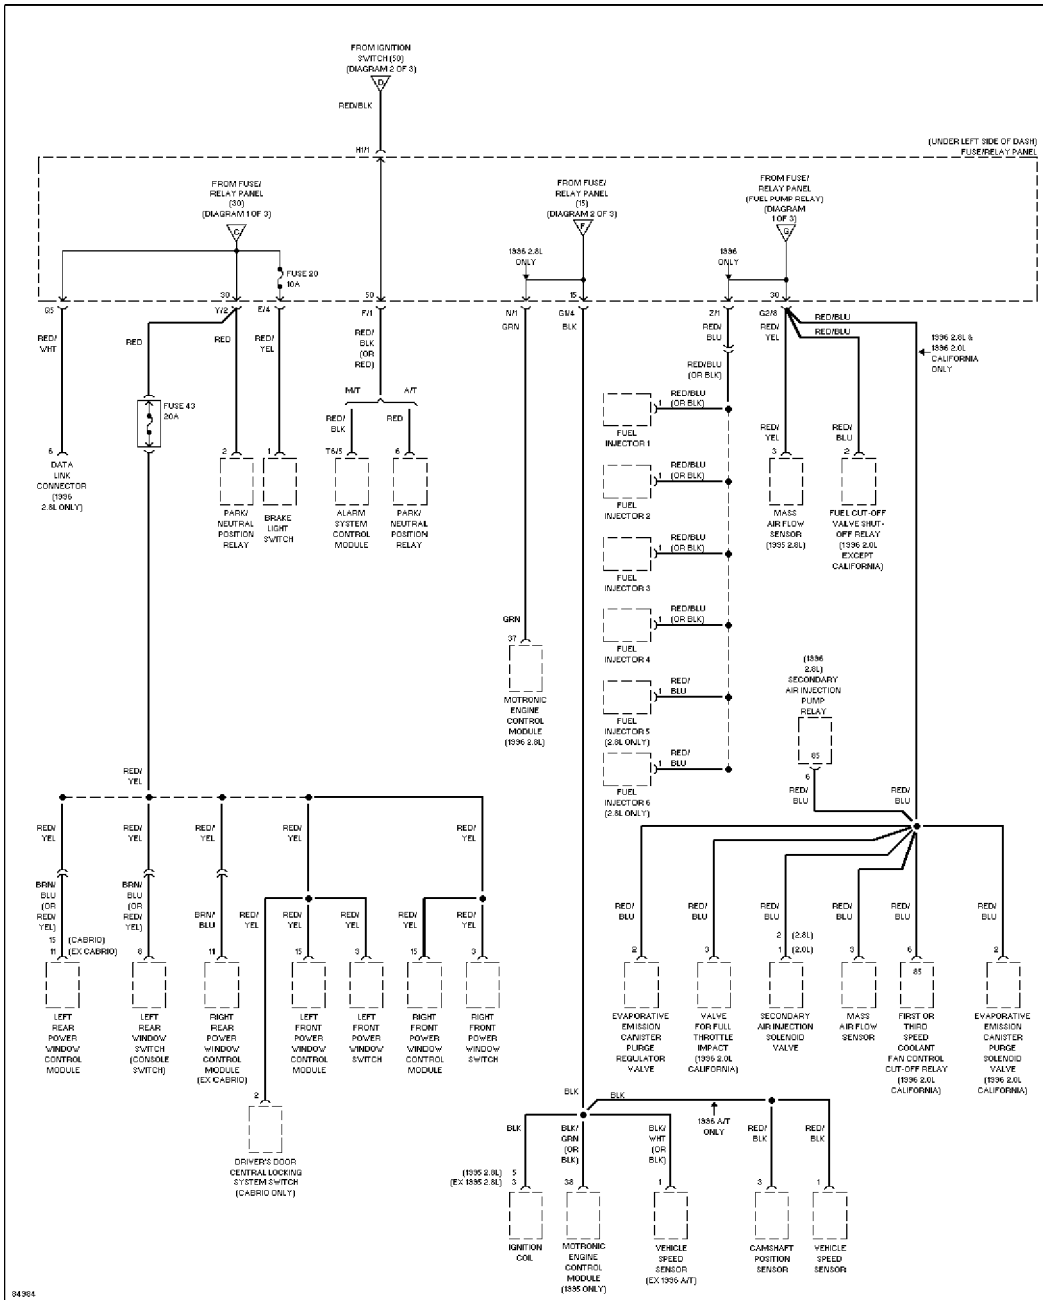

SYSTEM WIRING DIAGRAMS
Article Text (p. 33)
1995 Volkswagen Jetta III
For Volkswagen Technical Site
Copyright © 1998 Mitchell Repair Information Company, LLC
Tuesday, December 07, 1999 11:18PM

Power Distribution Circuit (3 of 3)

POWER DOOR LOCKS