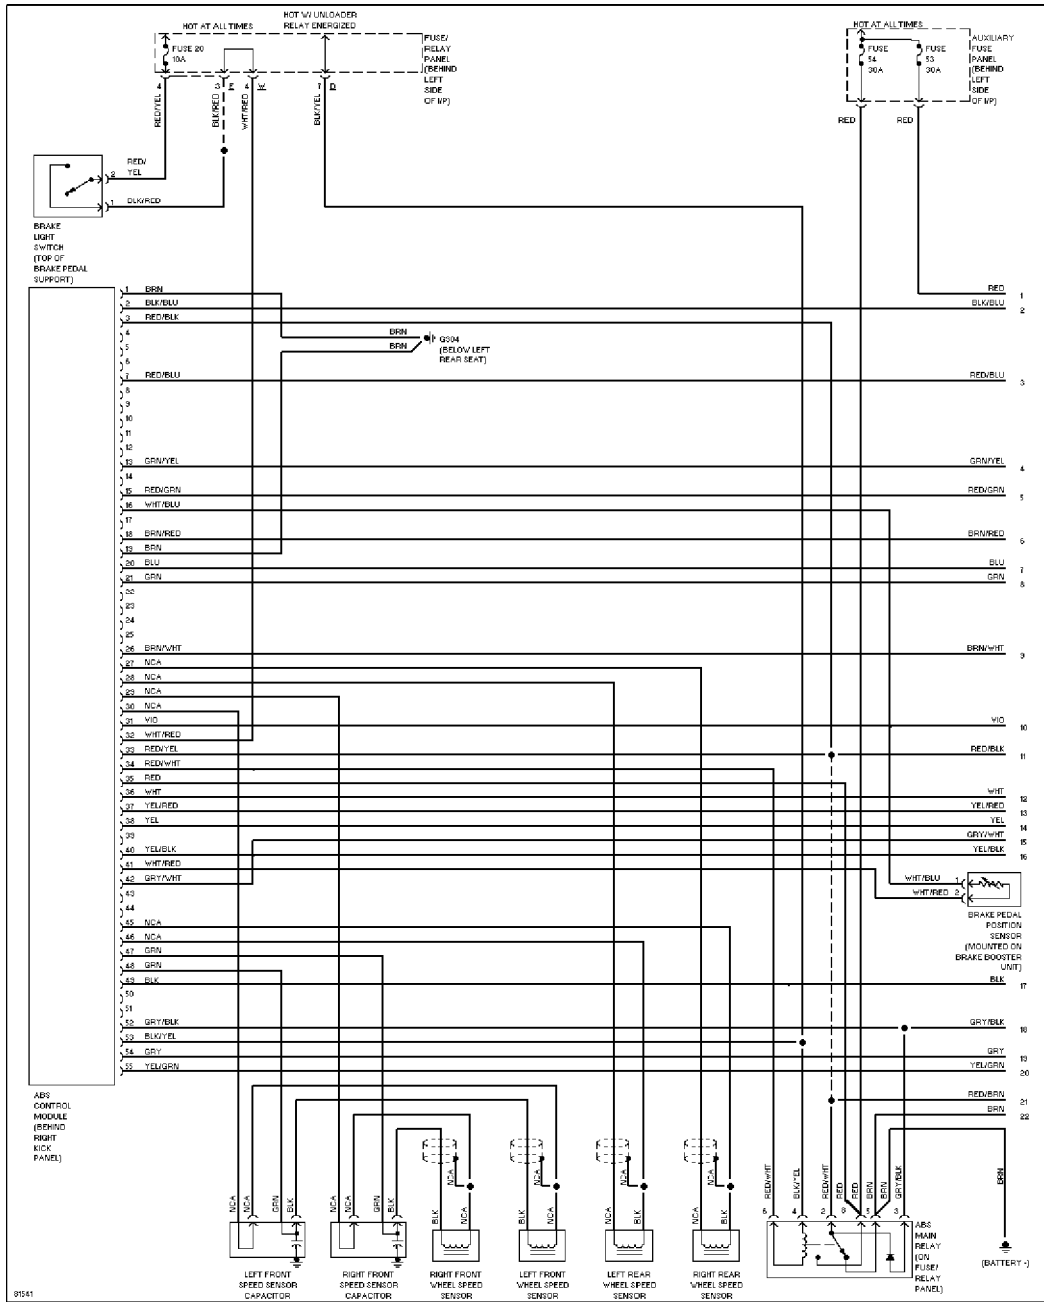

SYSTEM WIRING DIAGRAMS

Article Text (p. 3)

1995 Volkswagen Jetta III

For Volkswagen Technical Site

Copyright © 1998 Mitchell Repair Information Company, LLC

Tuesday, December 07, 1999 11:18PM

Anti-lock Brake Circuits (1 of 2)