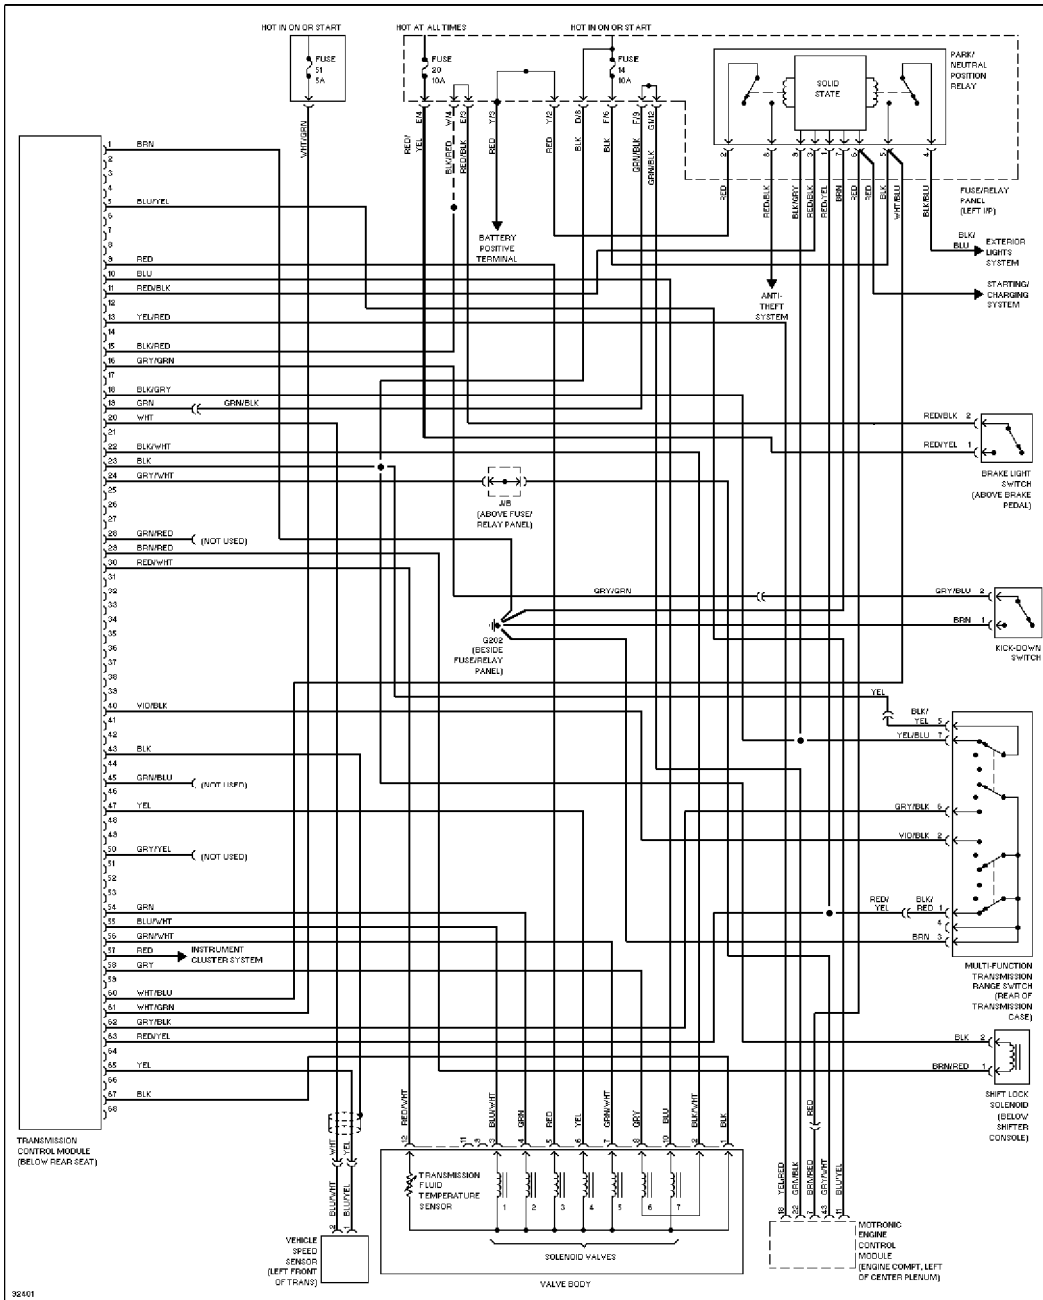

SYSTEM WIRING DIAGRAMS
Article Text (p. 47)
1995 Volkswagen Jetta III
For Volkswagen Technical Site
Copyright © 1998 Mitchell Repair Information Company, LLC
Tuesday, December 07, 1999 11:18PM

2.8L, Transmission Circuit

TRUNK, TAILGATE, FUEL DOOR