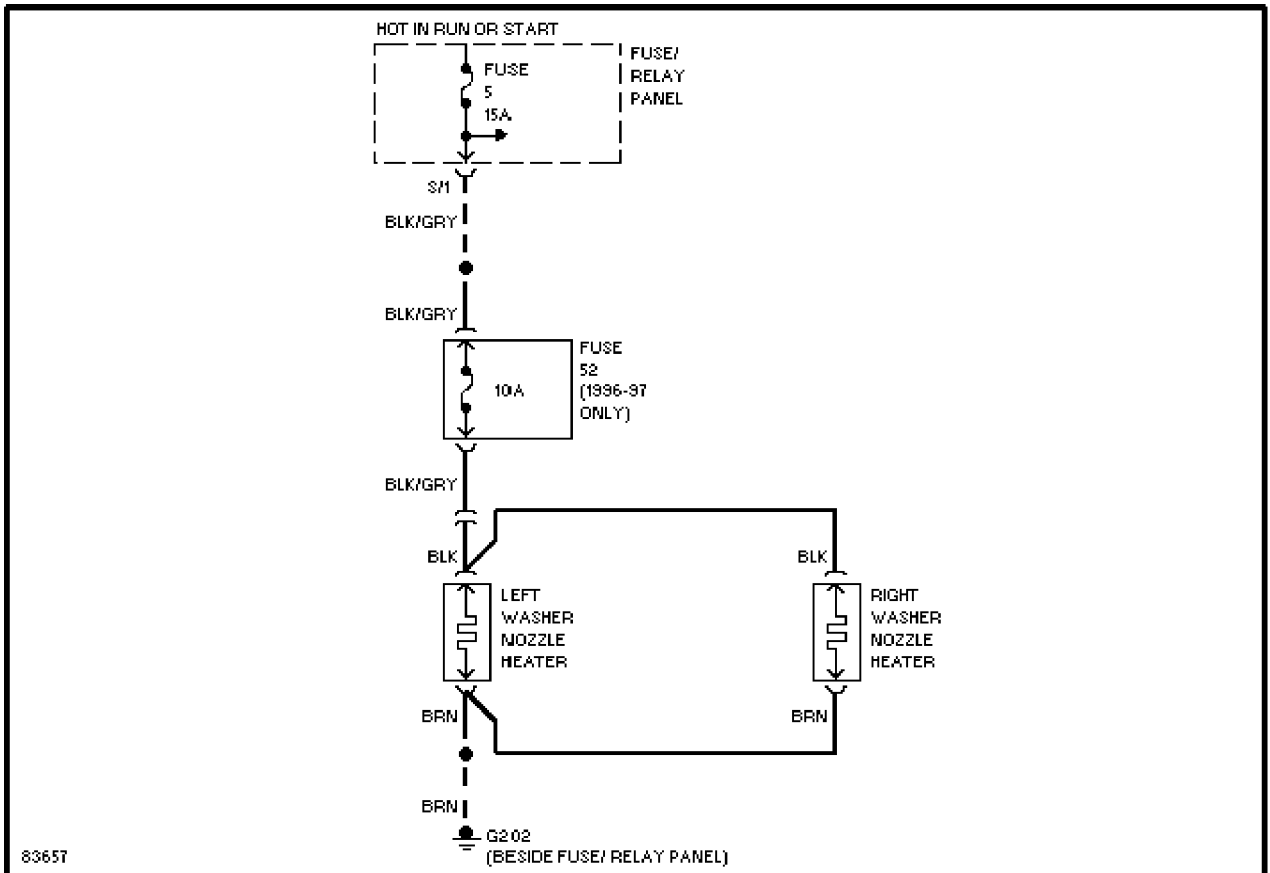

SYSTEM WIRING DIAGRAMS

Article Text (p. 51)

1995 Volkswagen Jetta III

For Volkswagen Technical Site

Copyright © 1998 Mitchell Repair Information Company, LLC

Tuesday, December 07, 1999 11:18PM

Heated Windshield Washer Circuit