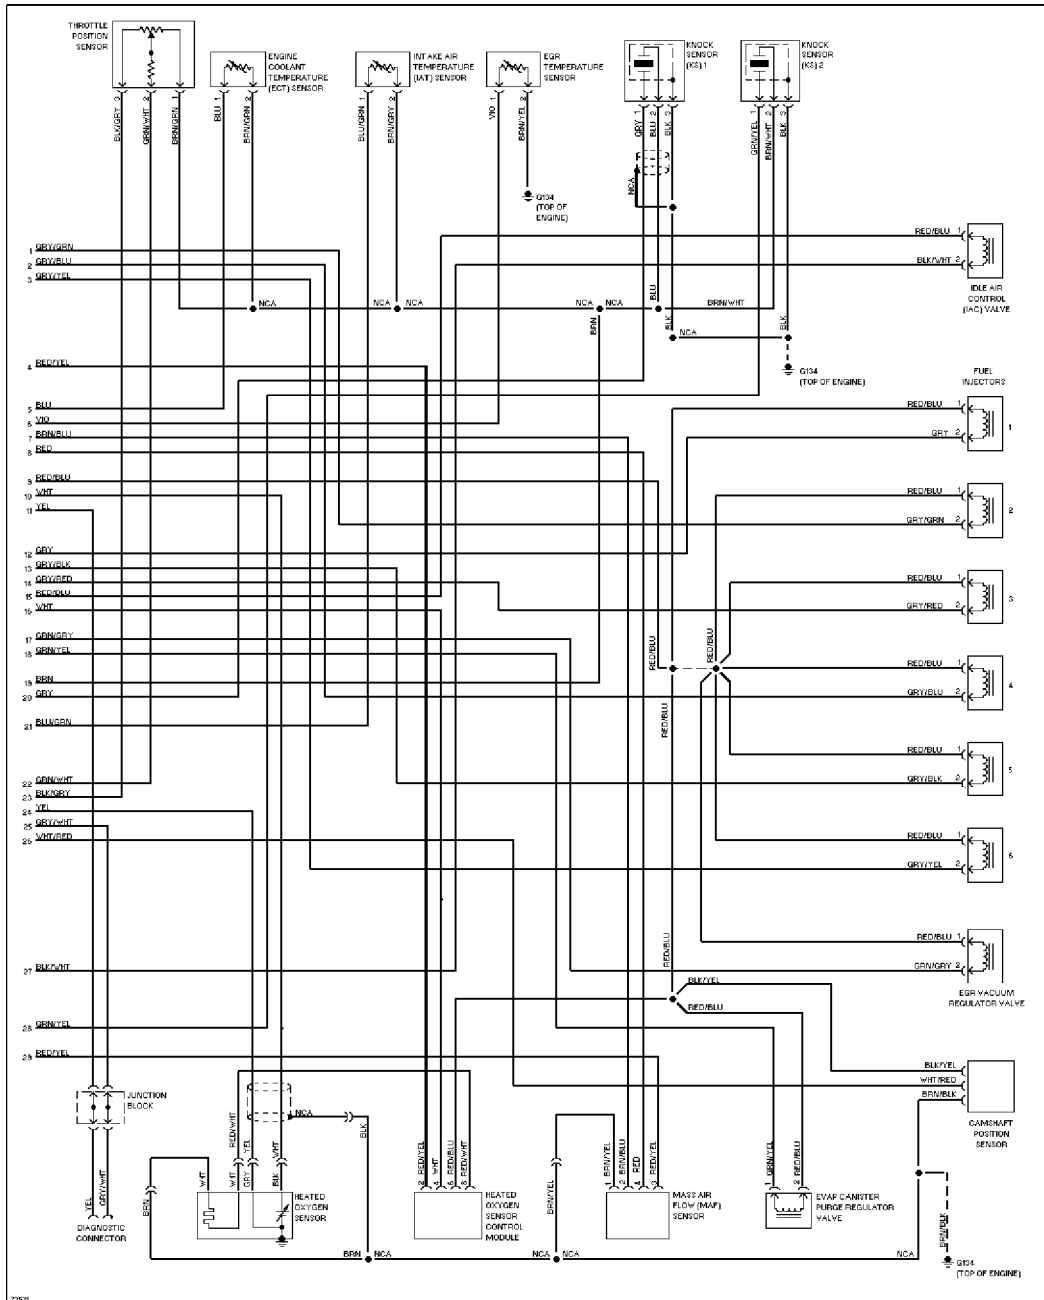

SYSTEM WIRING DIAGRAMS
Article Text (p. 14)
1995 Volkswagen Jetta III
For Volkswagen Technical Site
Copyright © 1998 Mitchell Repair Information Company, LLC
Tuesday, December 07, 1999 11:18PM

2.8L, Engine Performance Circuits (2 of 2)

EXTERIOR LIGHTS