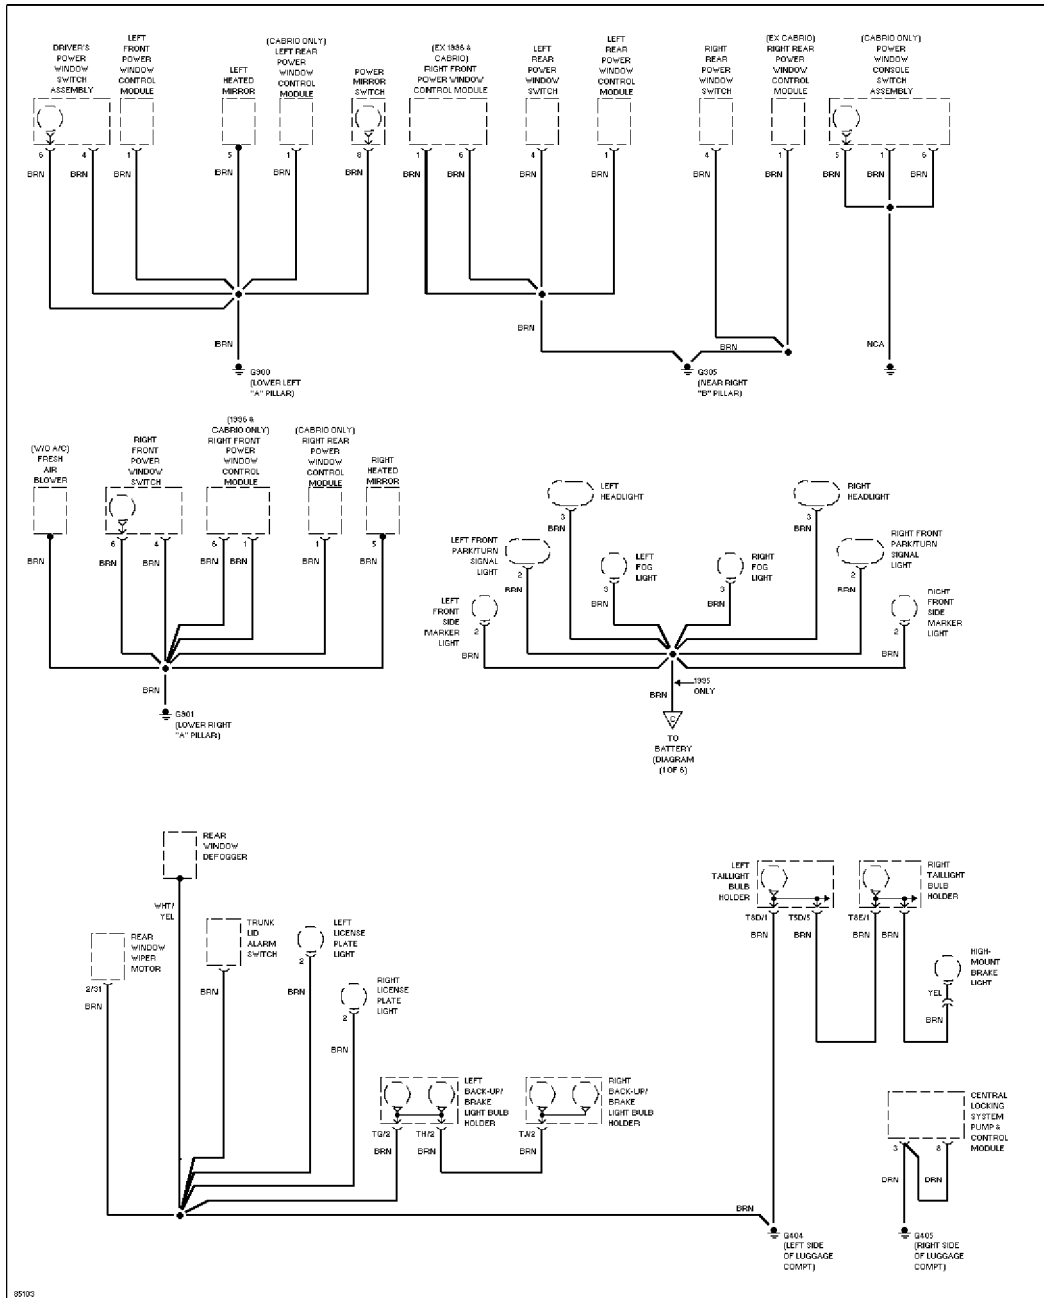

SYSTEM WIRING DIAGRAMS
Article Text (p. 20)
1995 Volkswagen Jetta III
For Volkswagen Technical Site
Copyright © 1998 Mitchell Repair Information Company, LLC
Tuesday, December 07, 1999 11:18PM

Ground Distribution Circuit (3 of 6)