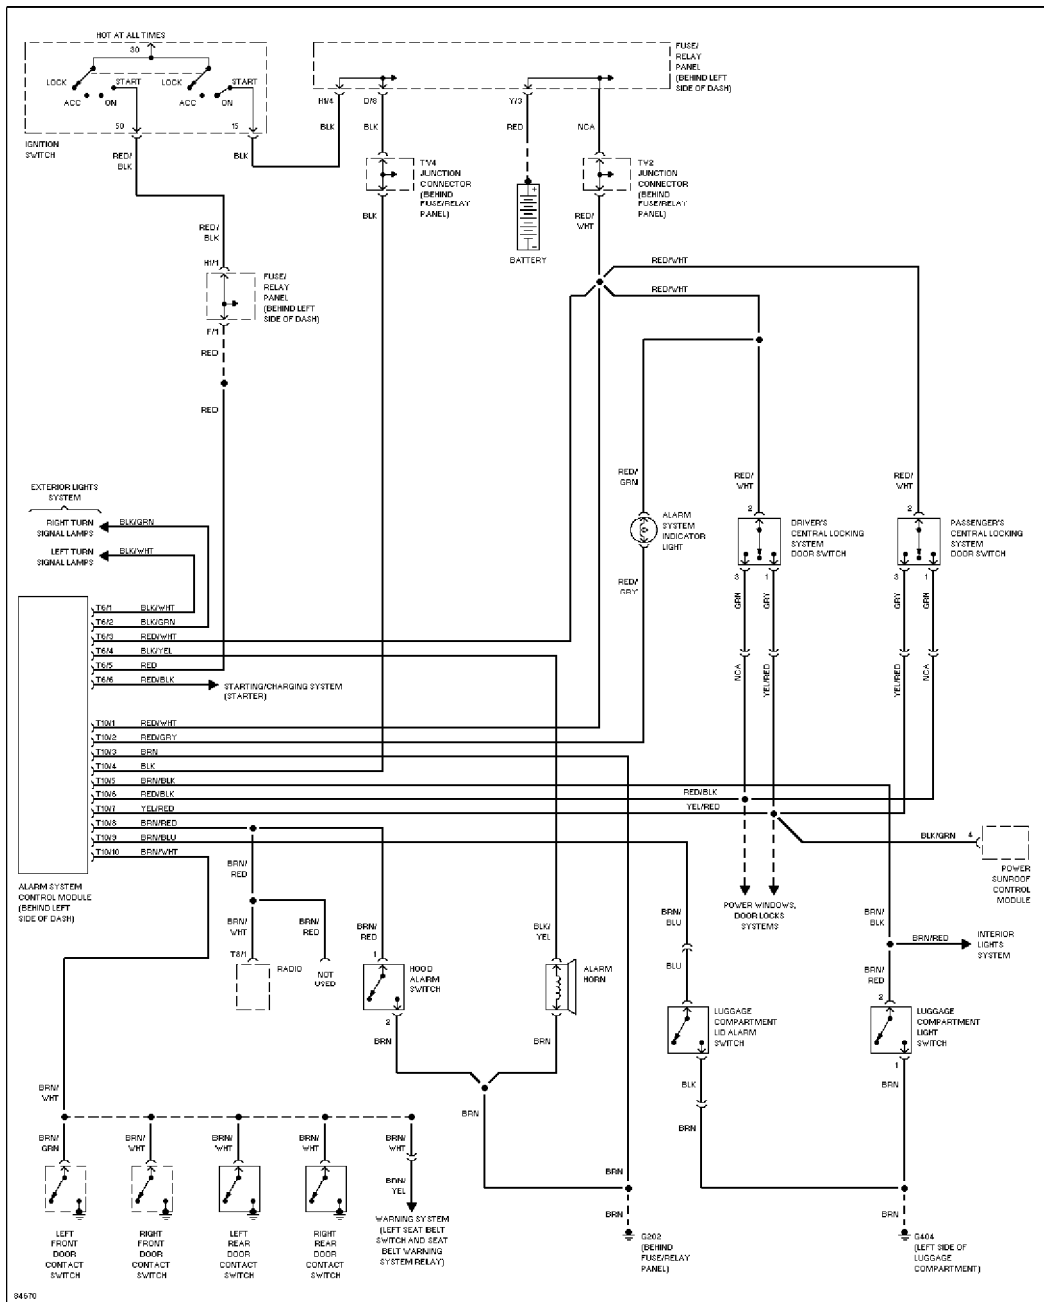

For Volkswagen Technical Site

Copyright © 1998 Mitchell Repair Information Company, LLC

Tuesday, December 07, 1999 11:18PM

Anti-lock Brake Circuits (2 of 2)

ANTI-THEFT

SYSTEM WIRING DIAGRAMS
Article Text (p. 5)
 1995 Volkswagen Jetta III
 For Volkswagen Technical Site
 Copyright © 1998 Mitchell Repair Information Company, LLC
 Tuesday, December 07, 1999 11:18PM