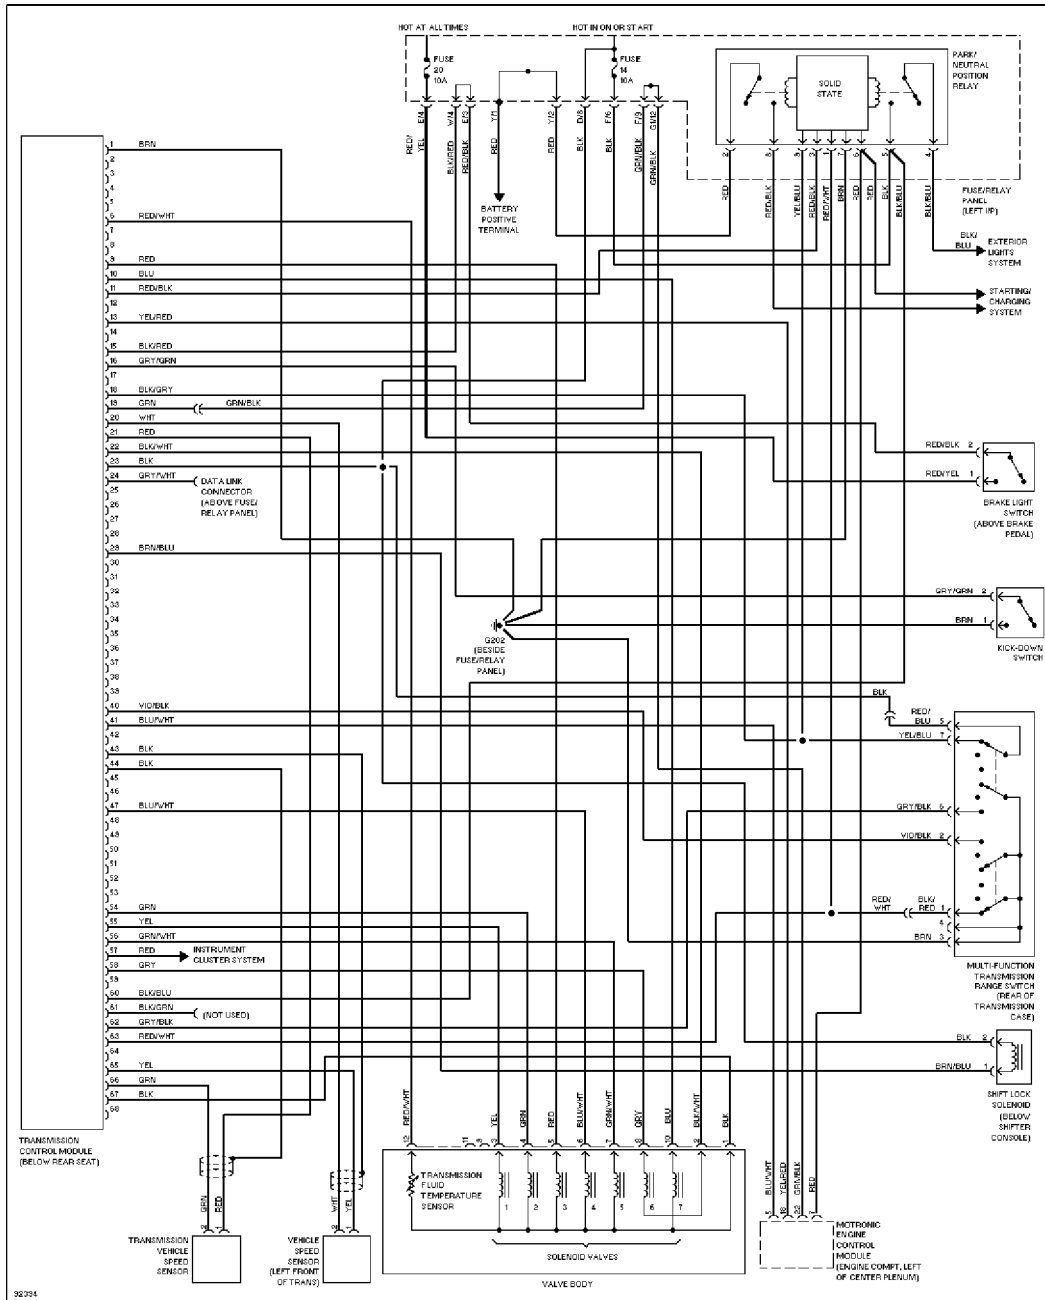

TRANSMISSION

2.0L

2.0L, Transmission Circuit, Early Production

SYSTEM WIRING DIAGRAMS
Article Text (p. 46)
 1995 Volkswagen Jetta III
 For Volkswagen Technical Site
 Copyright © 1998 Mitchell Repair Information Company, LLC
 Tuesday, December 07, 1999 11:18PM