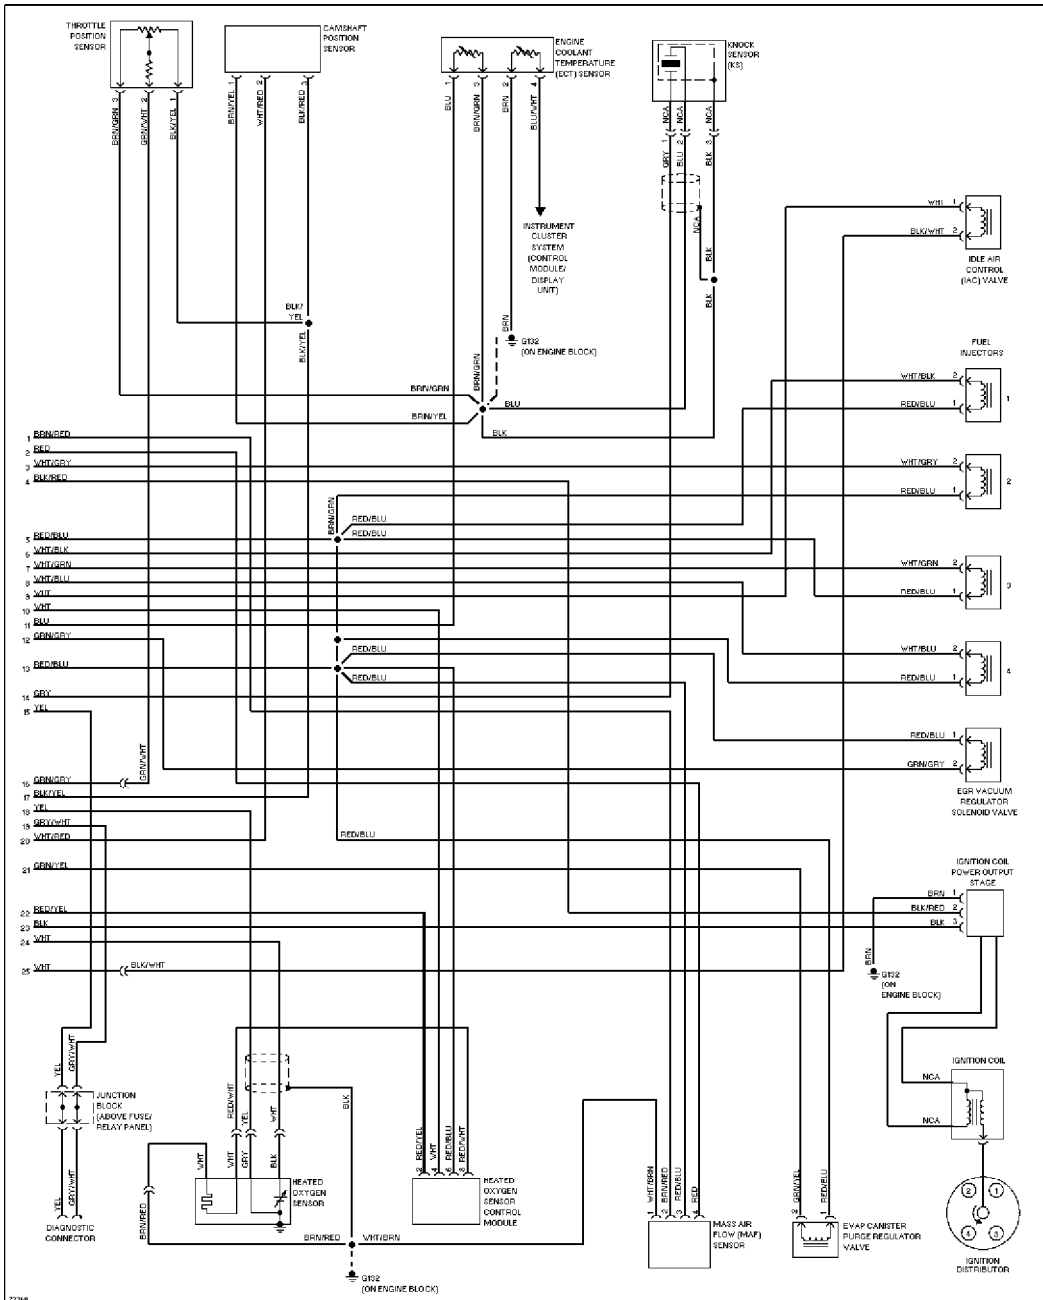

SYSTEM WIRING DIAGRAMS
Article Text (p. 12)
1995 Volkswagen Jetta III
For Volkswagen Technical Site
Copyright © 1998 Mitchell Repair Information Company, LLC
Tuesday, December 07, 1999 11:18PM

2.0L, Engine Performance Circuits (2 of 2)

2.8L