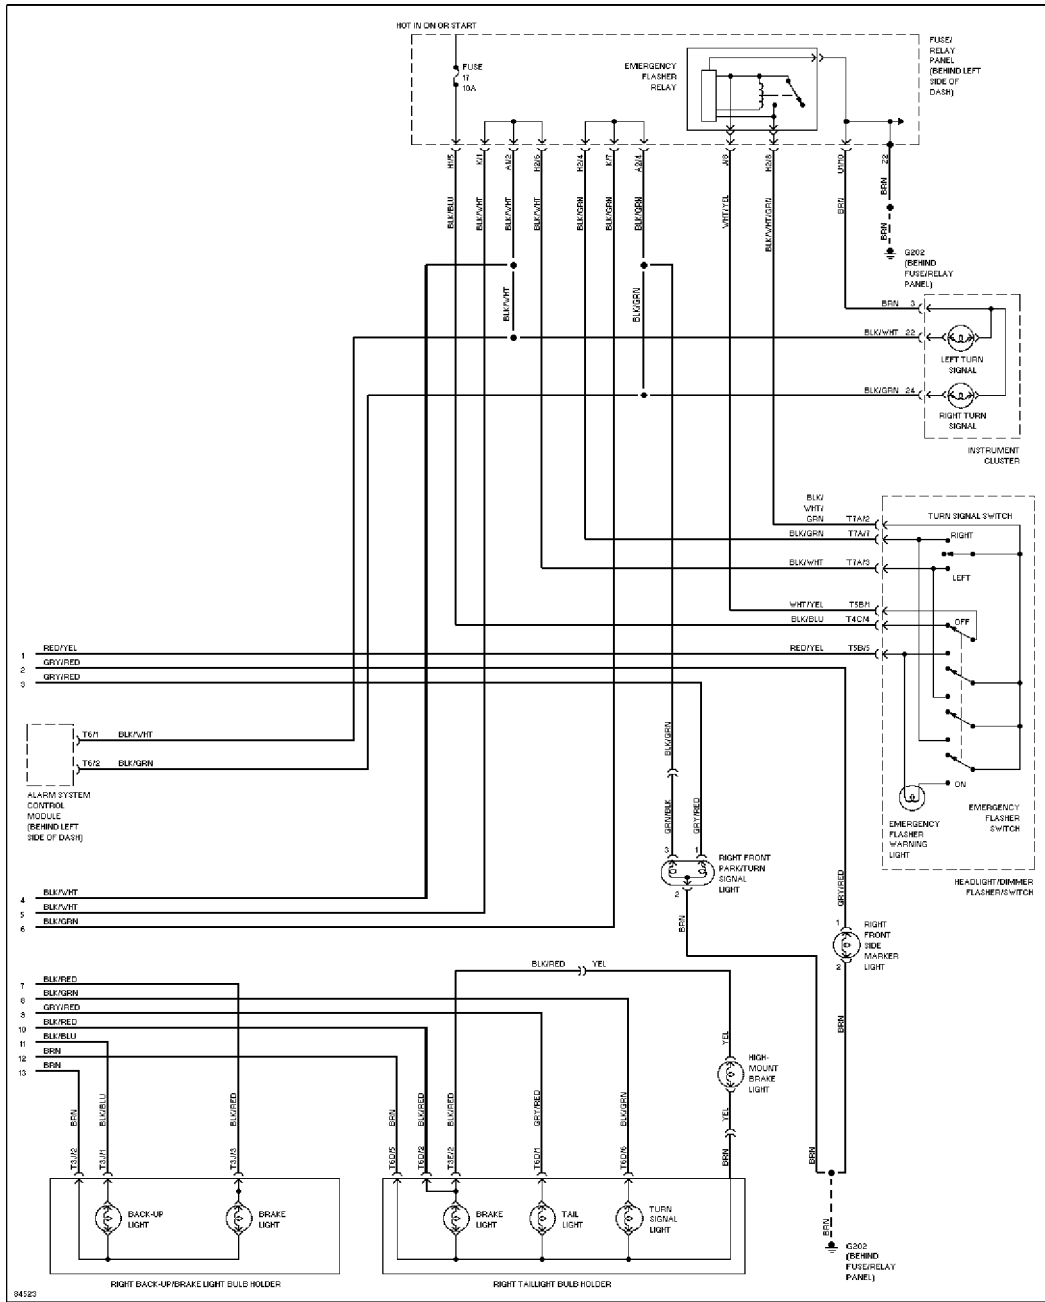

SYSTEM WIRING DIAGRAMS
Article Text (p. 17)
1995 Volkswagen Jetta III
For Volkswagen Technical Site
Copyright © 1998 Mitchell Repair Information Company, LLC
Tuesday, December 07, 1999 11:18PM

Exterior Lamps Circuit (2 of 2)

GROUND DISTRIBUTION