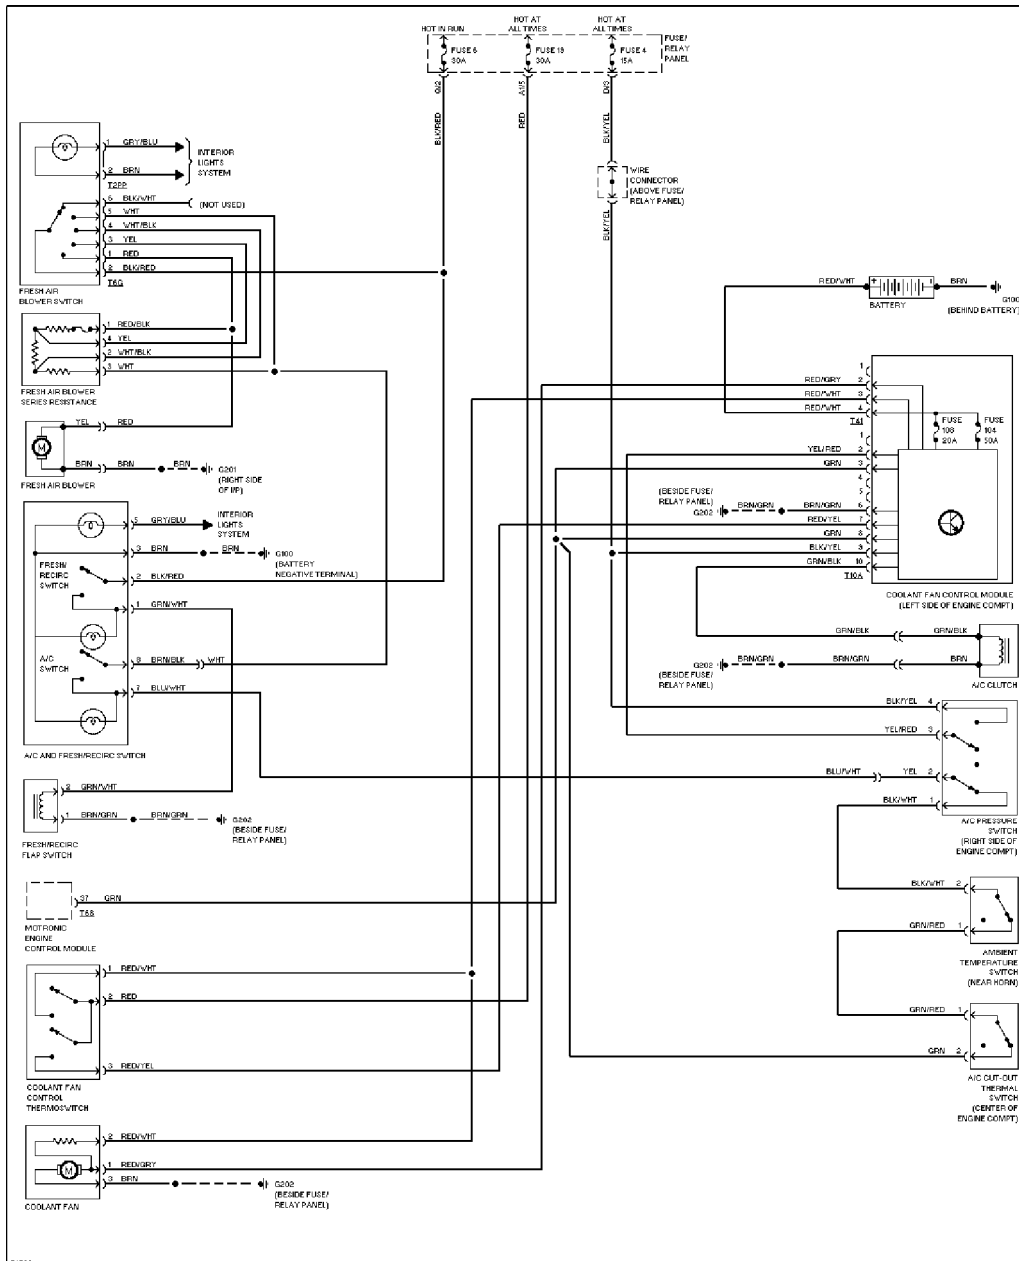

SYSTEM WIRING DIAGRAMS

Article Text

1995 Volkswagen Jetta III

For Volkswagen Technical Site
Copyright © 1998 Mitchell Repair Information Company, LLC
Tuesday, December 07, 1999 11:18PM

ARTICLE BEGINNING

1995 System Wiring Diagrams
Volkswagen - Jetta III

AIR CONDITIONING

2.0L

2.0L, A/C Circuit

2.8L