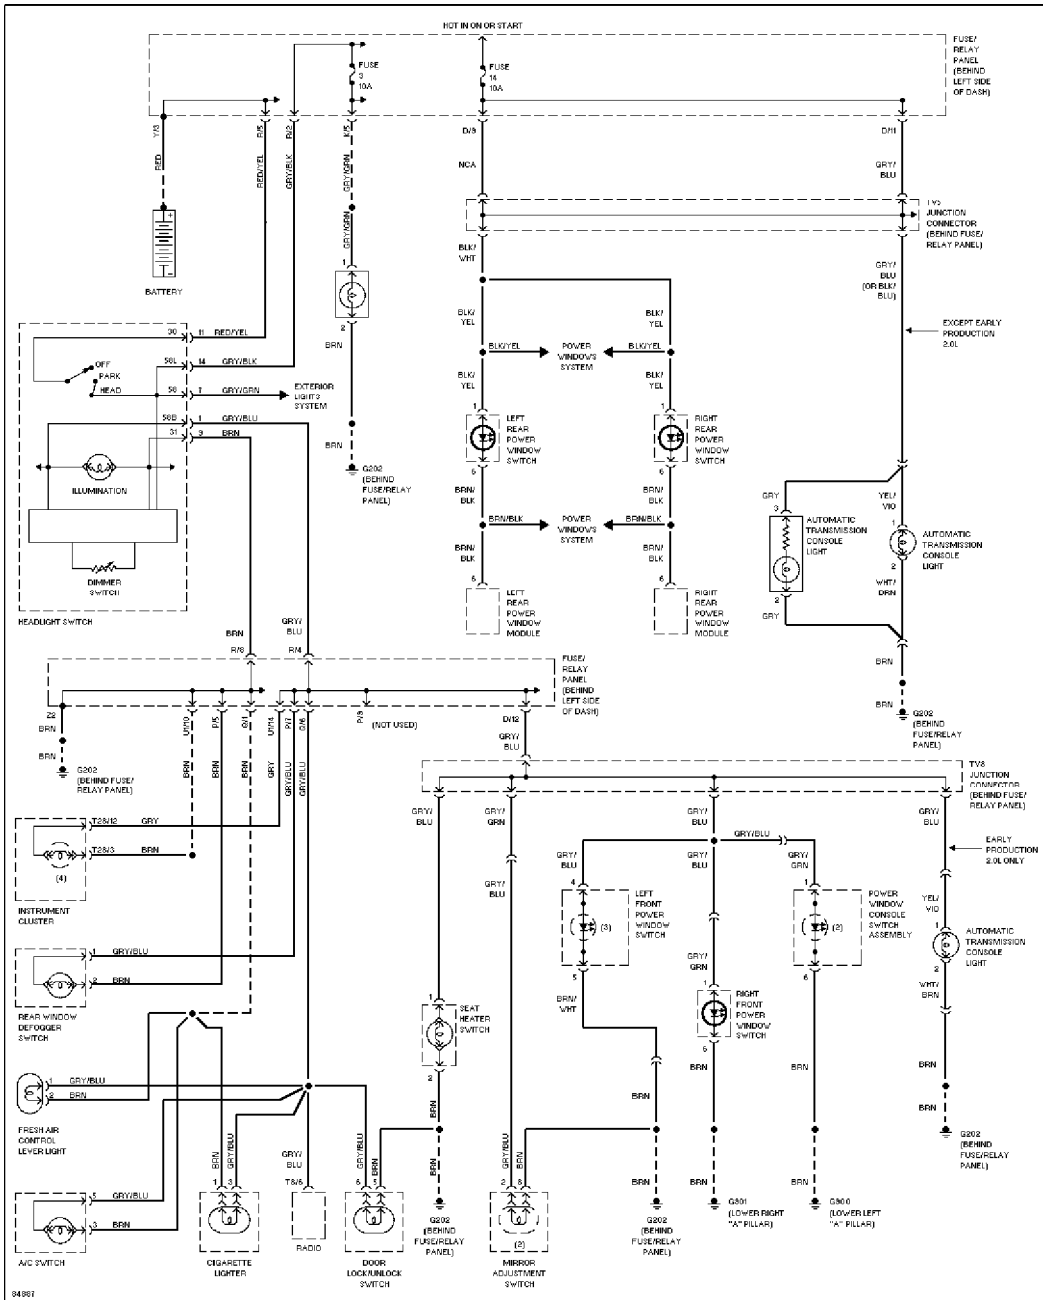

SYSTEM WIRING DIAGRAMS
Article Text (p. 30)
1995 Volkswagen Jetta III
For Volkswagen Technical Site
Copyright © 1998 Mitchell Repair Information Company, LLC
Tuesday, December 07, 1999 11:18PM

Instrument Illumination Circuit

POWER DISTRIBUTION