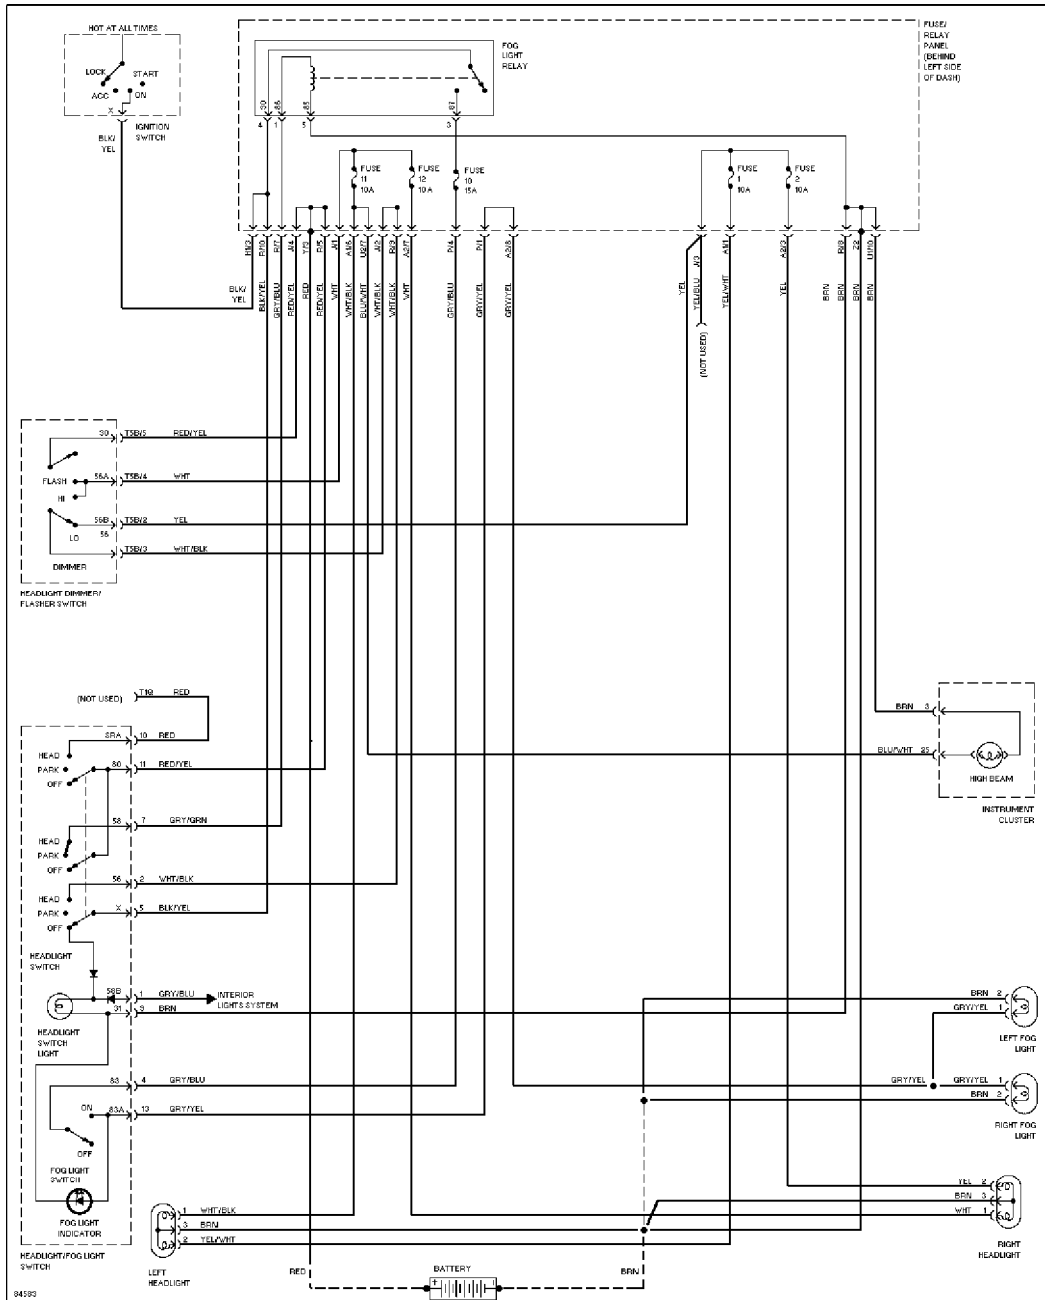

SYSTEM WIRING DIAGRAMS
Article Text (p. 25)
1995 Volkswagen Jetta III
For Volkswagen Technical Site
Copyright © 1998 Mitchell Repair Information Company, LLC
Tuesday, December 07, 1999 11:18PM

Headlight Circuit, W/O DRL

HORN