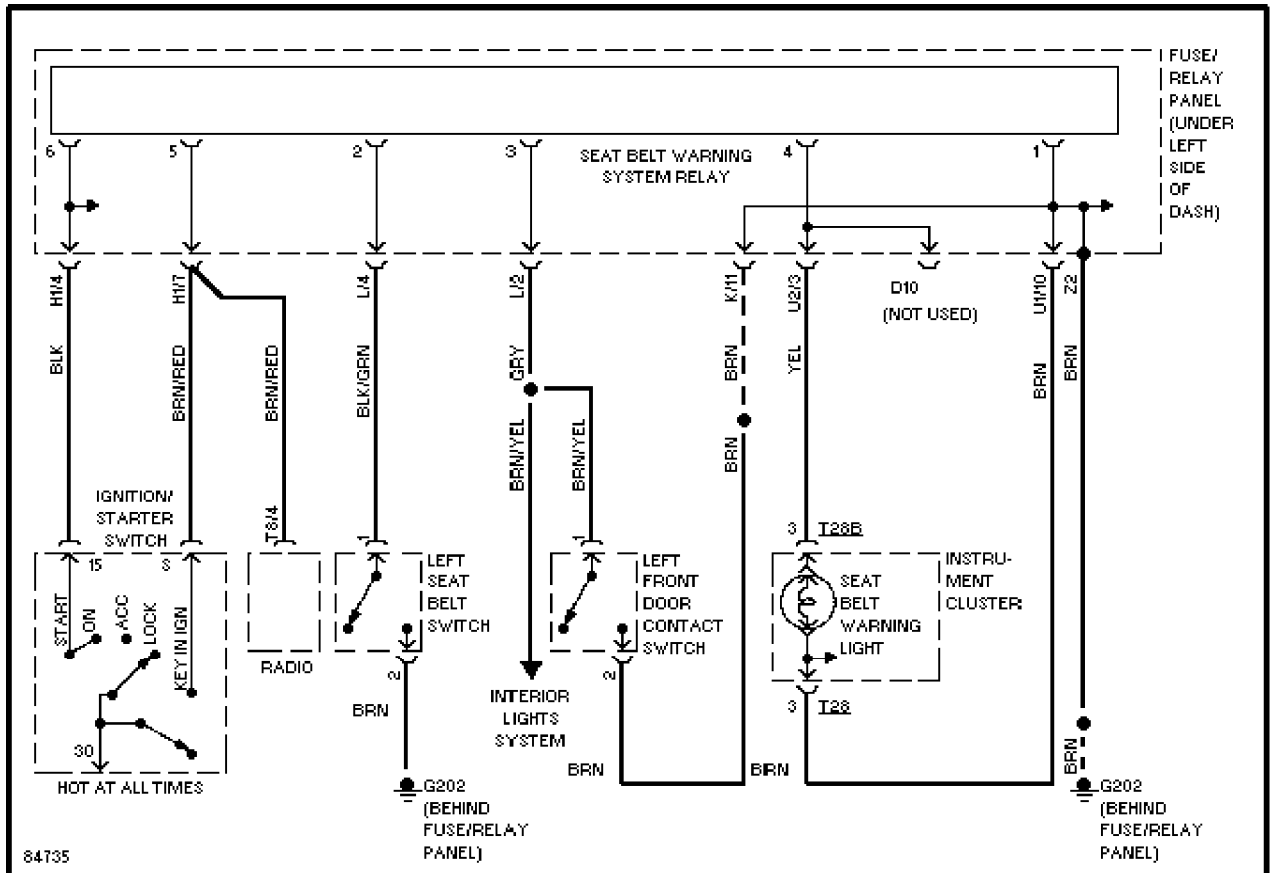

SYSTEM WIRING DIAGRAMS

Article Text (p. 50)

1995 Volkswagen Jetta III

For Volkswagen Technical Site

Copyright © 1998 Mitchell Repair Information Company, LLC

Tuesday, December 07, 1999 11:18PM

2.8L, Warning System Circuits

WIPER/WASHER