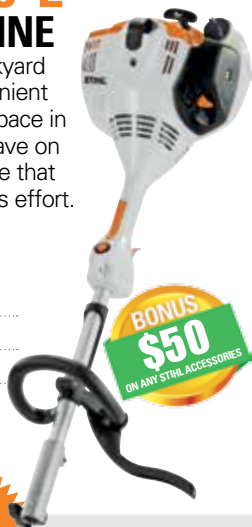

KOMBISYSTEMS

KM 56 RC-E KOMBIENGINE

Everything any backyard needs in one convenient package. Save on space in the tool shed and save on effort with an engine that starts with 50% less effort.

POWER 0.8 kW
ENGINE 27.2 cc
WEIGHT 4.3 kg

STIHL easy2start

$399

KM 90 R KOMBIENGINE

Perfect for professional use this powerful lightweight KombiEngine has excellent engine power with fast acceleration, more power, added torque, lower noise, reduced emissions and increased fuel efficiency.

POWER 0.95 kW
ENGINE 28.4 cc
WEIGHT 4.5 kg