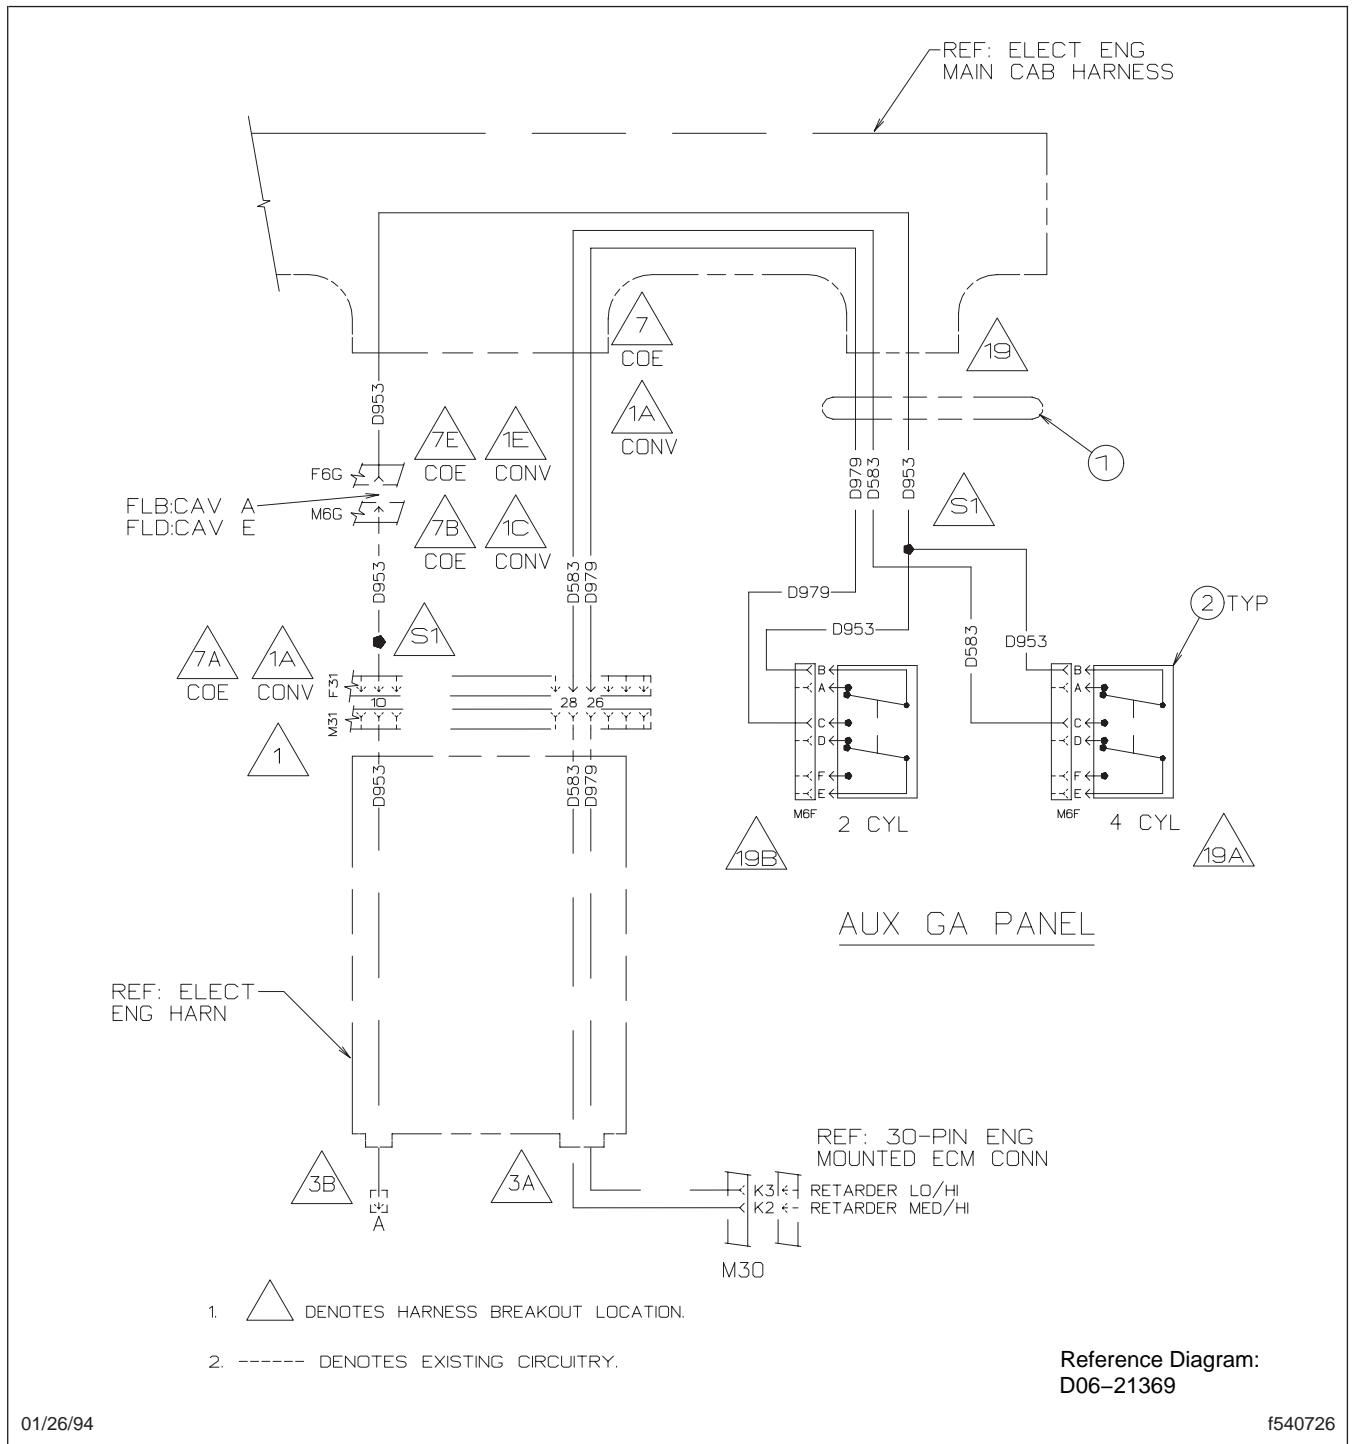

See **Fig. 1** for a full view of the Detroit Diesel Electronic Controls (DDEC) II wiring diagram. See **Fig. 2** and **Fig. 3** for partial (detailed) views of the full view of the DDEC II wiring diagram. See **Fig. 4** for a full view of the DDEC III wiring diagram (the engine side). See **Fig. 5** and **Fig. 6** for partial (detailed) views of the full view of the DDEC III wiring diagram (the engine side). See **Fig. 7** for a full view of the DDEC III wiring diagram (the cab side). See **Fig. 8** and **Fig. 9** for partial (detailed) views of the full view of the DDEC III wiring diagram (the cab side). See **Fig. 10** for a full view of the Electronic Data Monitor (EDM) wiring diagram. See **Fig. 11** and **Fig. 12** for partial (detailed) views of the full view of the EDM wiring diagram. See **Fig. 13** for the Jake brake as used with DDEC III wiring diagram.

### Specifications

Fig. 9

Fig. 8, Detroit Diesel Series 50 and 60 Engines With DDEC III Wiring Diagram (enlarged portion of Figure 7)

Fig. 9, Detroit Diesel Series 50 and 60 Engines With DDEC III Wiring Diagram (enlarged portion of Figure 7)

## Specifications

Fig. 10, Electronic Data Monitor (EDM) Wiring Diagram, Detroit Diesel Series 50 and 60 Engines With DDEC III

Fig. 11, Electronic Data Monitor (EDM) Wiring Diagram, Detroit Diesel Series 50 and 60 Engines With DDEC III (enlarged portion of Figure 10)

### Specifications

Fig. 12, Electronic Data Monitor (EDM) Wiring Diagram, Detroit Diesel Series 50 and 60 Engines With DDEC III (enlarged portion of Figure 10)

Fig. 13, Jake Brake Wiring Diagram, Detroit Diesel Engine With DDEC III