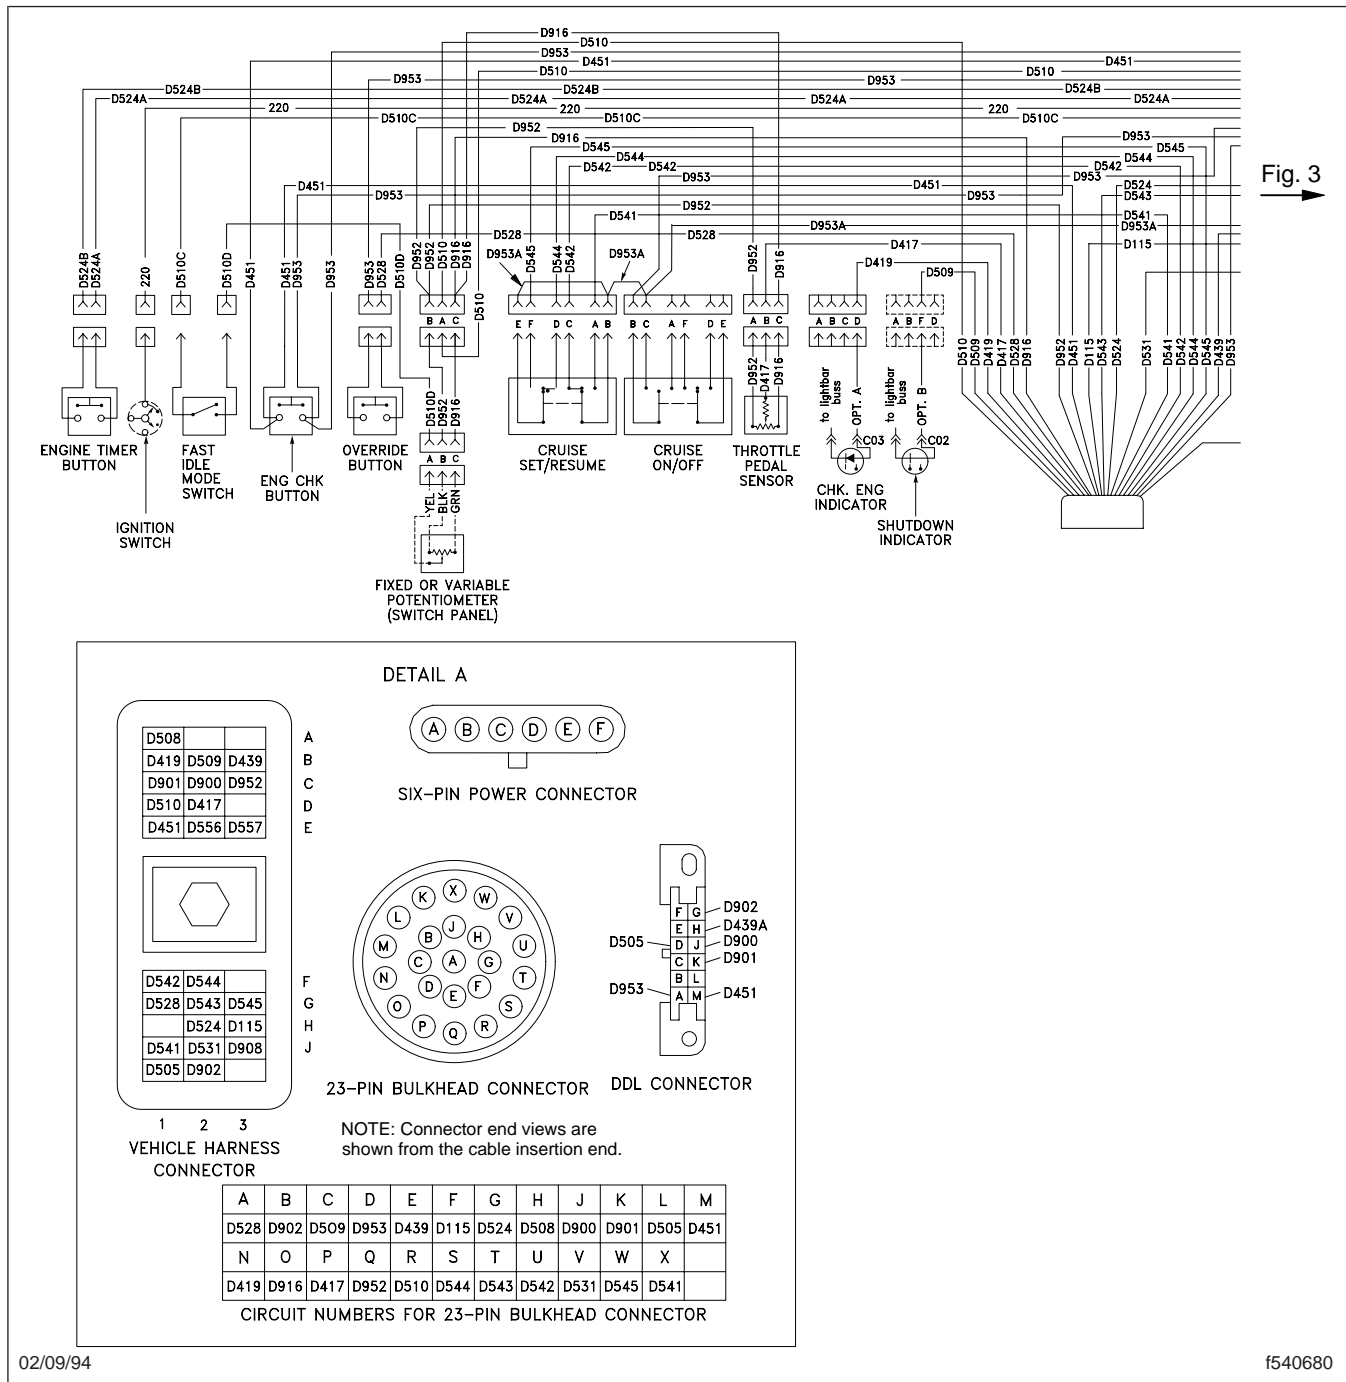

54.17

Detroit Diesel Electronic Controls (DDEC®) Wiring

Specifications

Fig. 2, DDEC II Wiring Diagram (enlarged portion of Figure 1)