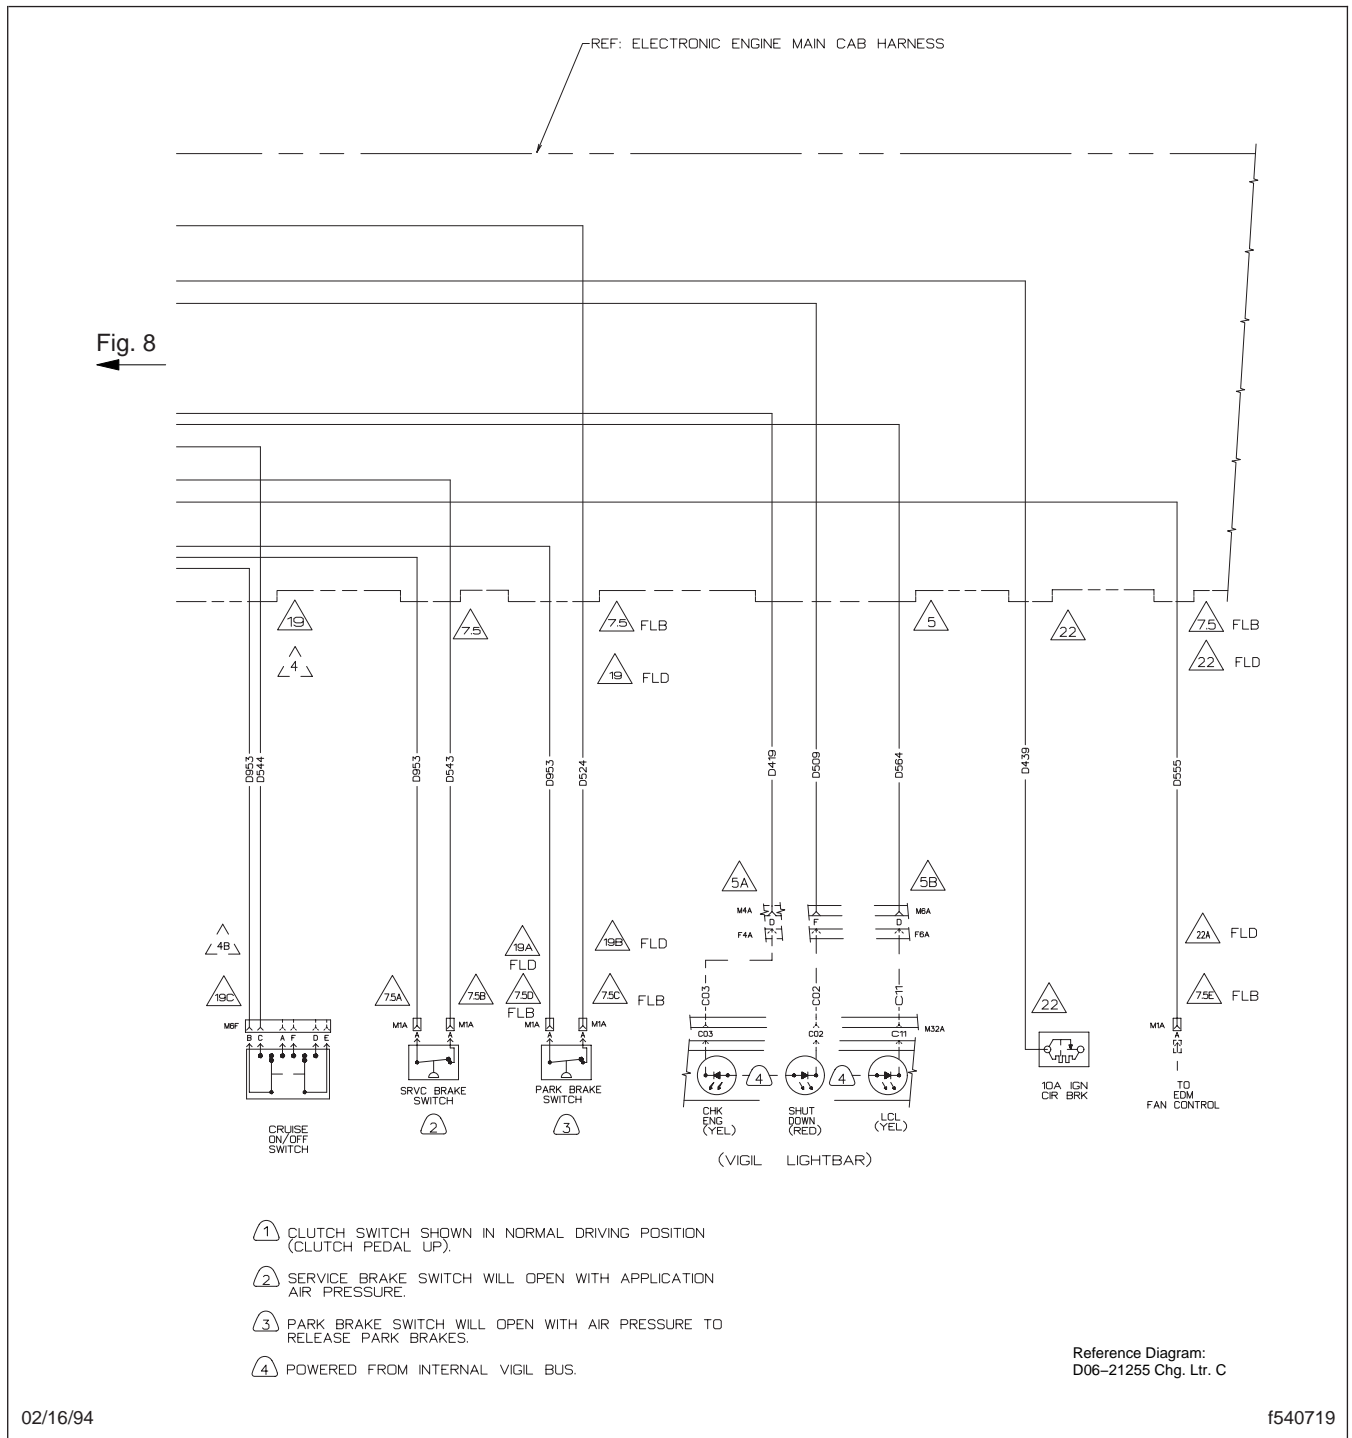

### Specifications

Fig. 9

Fig. 8, Detroit Diesel Series 50 and 60 Engines With DDEC III Wiring Diagram (enlarged portion of Figure 7)

Fig. 9, Detroit Diesel Series 50 and 60 Engines With DDEC III Wiring Diagram (enlarged portion of Figure 7)

## Specifications

Fig. 10, Electronic Data Monitor (EDM) Wiring Diagram, Detroit Diesel Series 50 and 60 Engines With DDEC III

Fig. 11, Electronic Data Monitor (EDM) Wiring Diagram, Detroit Diesel Series 50 and 60 Engines With DDEC III (enlarged portion of Figure 10)