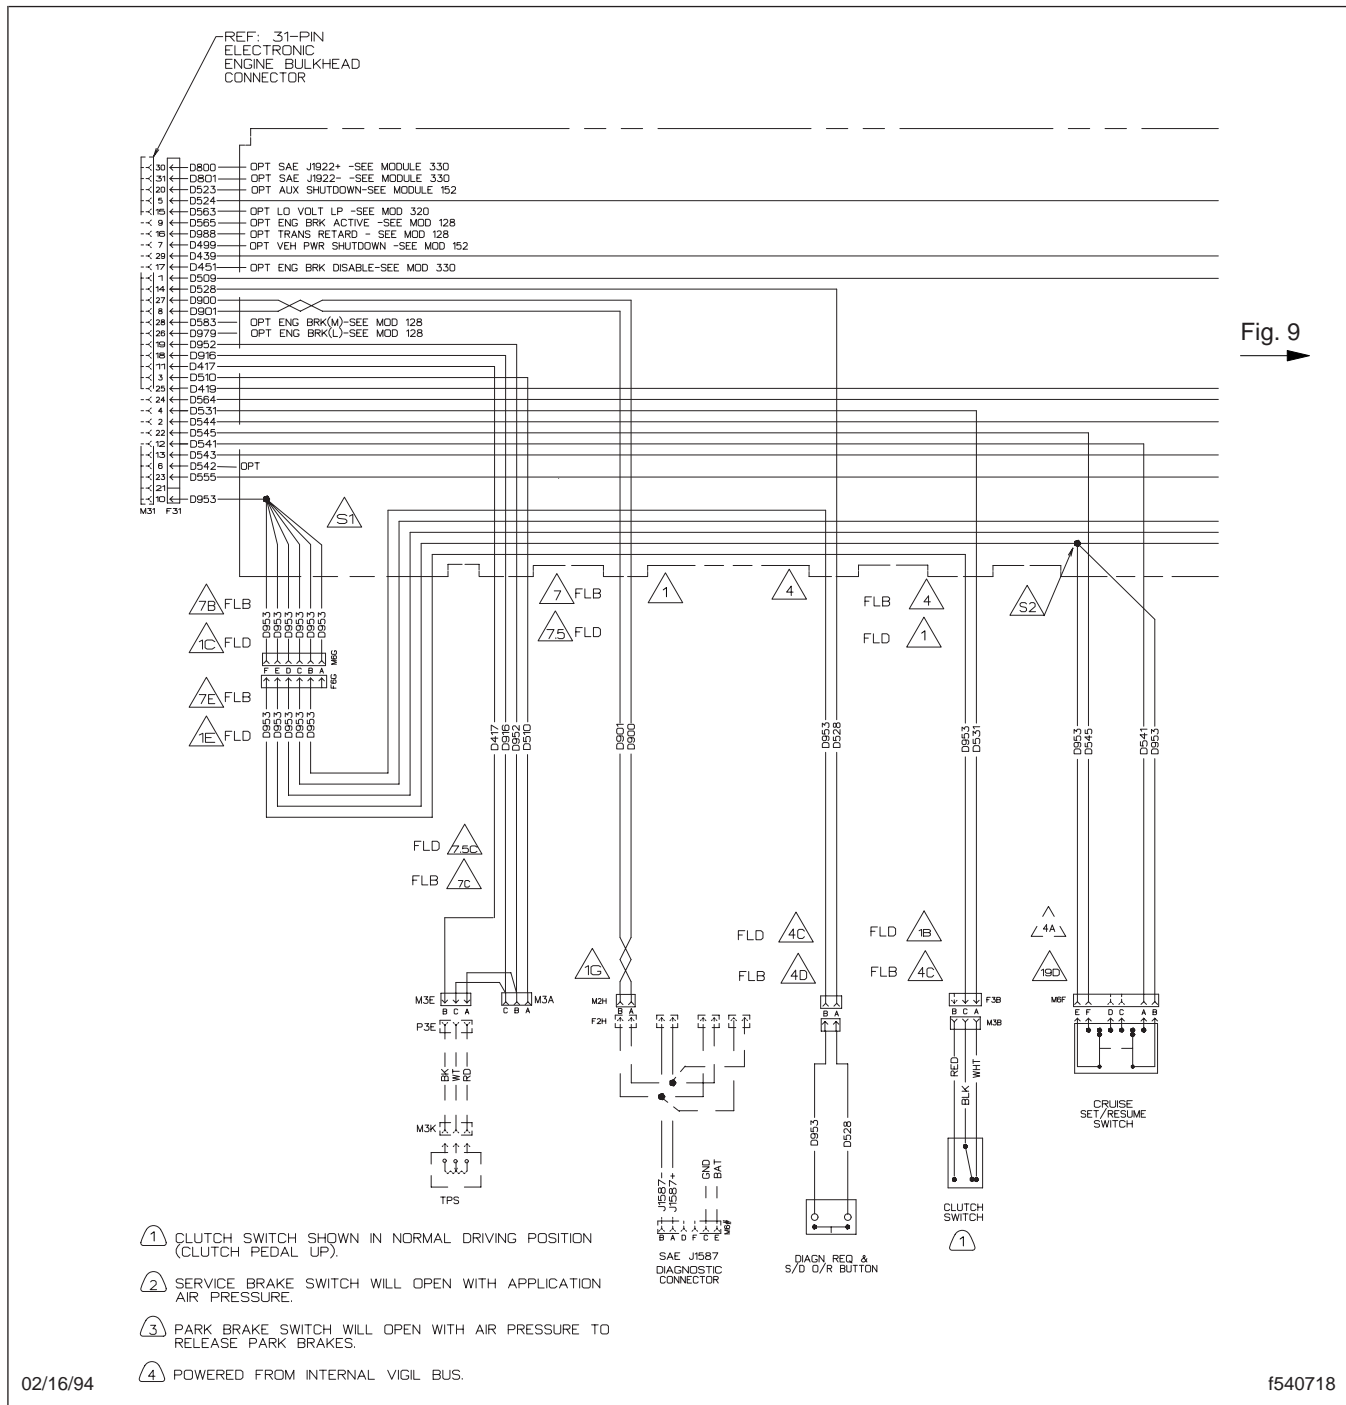

See **Fig. 1** for a full view of the Detroit Diesel Electronic Controls (DDEC) II wiring diagram. See **Fig. 2** and **Fig. 3** for partial (detailed) views of the full view of the DDEC II wiring diagram. See **Fig. 4** for a full view of the DDEC III wiring diagram (the engine side). See **Fig. 5** and **Fig. 6** for partial (detailed) views of the full view of the DDEC III wiring diagram (the engine side). See **Fig. 7** for a full view of the DDEC III wiring diagram (the cab side). See **Fig. 8** and **Fig. 9** for partial (detailed) views of the full view of the DDEC III wiring diagram (the cab side). See **Fig. 10** for a full view of the Electronic Data Monitor (EDM) wiring diagram. See **Fig. 11** and **Fig. 12** for partial (detailed) views of the full view of the EDM wiring diagram. See **Fig. 13** for the Jake brake as used with DDEC III wiring diagram.

### Specifications

Fig. 9

Fig. 8, Detroit Diesel Series 50 and 60 Engines With DDEC III Wiring Diagram (enlarged portion of Figure 7)

Fig. 9, Detroit Diesel Series 50 and 60 Engines With DDEC III Wiring Diagram (enlarged portion of Figure 7)