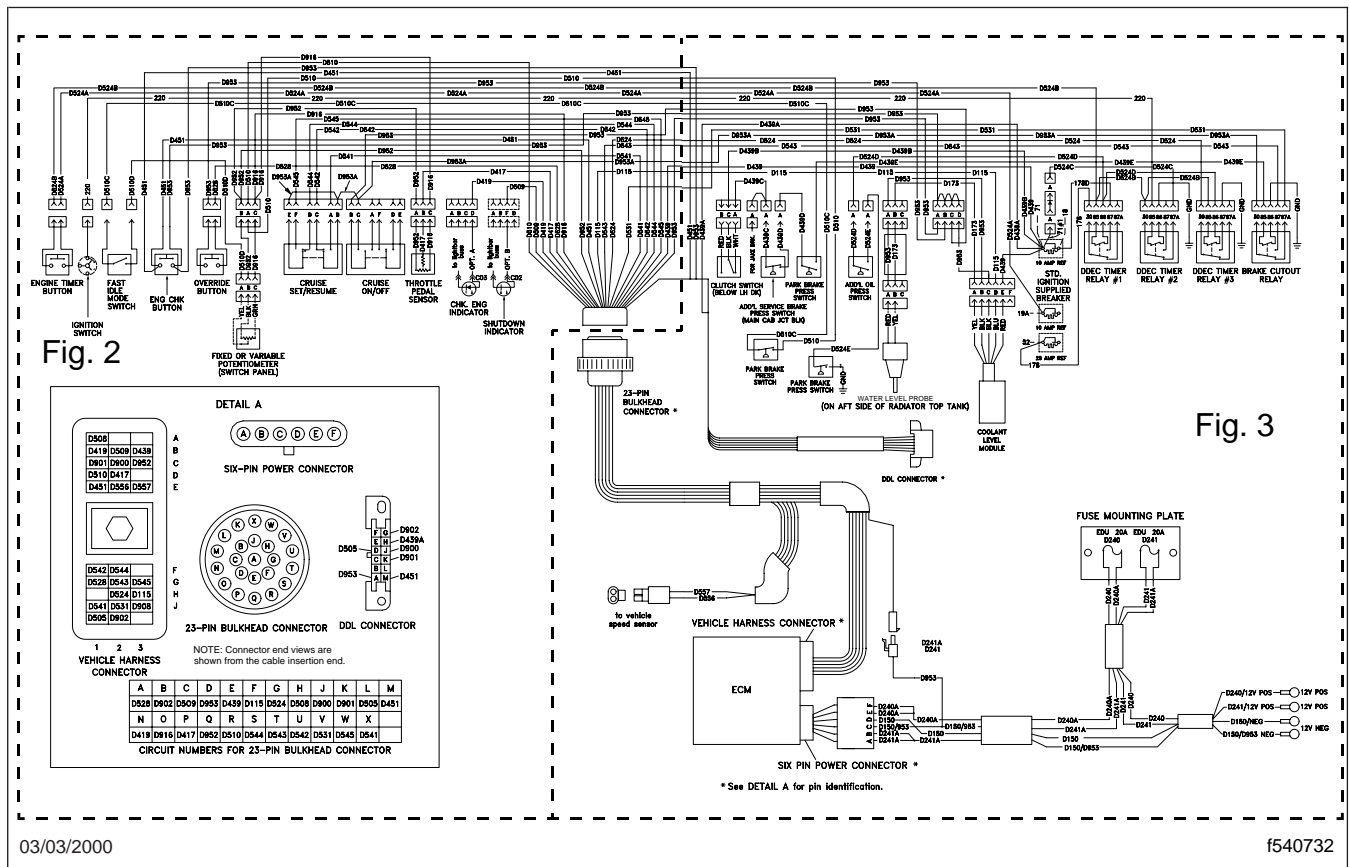

See **Fig. 1** for a full view of the Detroit Diesel Electronic Controls (DDEC) II wiring diagram. See **Fig. 2** and **Fig. 3** for partial (detailed) views of the full view of the DDEC II wiring diagram. See **Fig. 4** for a full view of the DDEC III wiring diagram (the engine side). See **Fig. 5** and **Fig. 6** for partial (detailed) views of the full view of the DDEC III wiring diagram (the engine side). See **Fig. 7** for a full view of the DDEC III wiring diagram (the cab side). See **Fig. 8** and **Fig. 9** for partial (detailed) views of the full view of the DDEC III wiring diagram (the cab side). See **Fig. 10** for a full view of the Electronic Data Monitor (EDM) wiring diagram. See **Fig. 11** and **Fig. 12** for partial (detailed) views of the full view of the EDM wiring diagram. See **Fig. 13** for the Jake brake as used with DDEC III wiring diagram.

**Fig. 1, DDEC II Wiring Diagram**