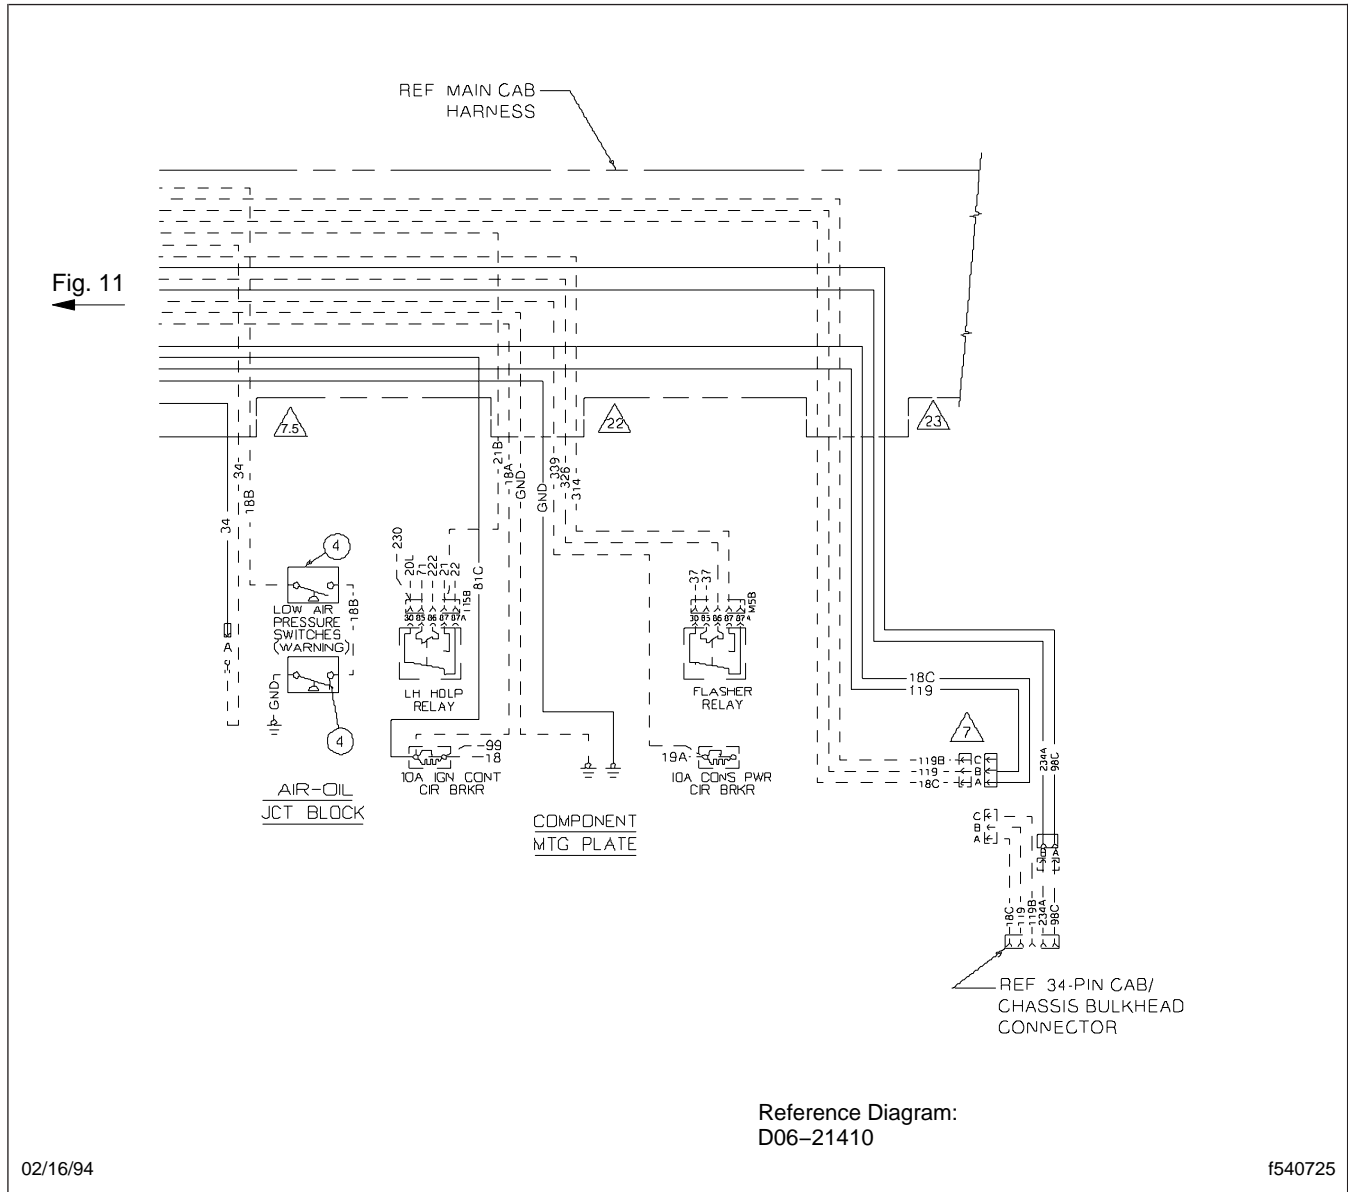

## Specifications

Fig. 10, Electronic Data Monitor (EDM) Wiring Diagram, Detroit Diesel Series 50 and 60 Engines With DDEC III

Fig. 11, Electronic Data Monitor (EDM) Wiring Diagram, Detroit Diesel Series 50 and 60 Engines With DDEC III (enlarged portion of Figure 10)

### Specifications

Fig. 12, Electronic Data Monitor (EDM) Wiring Diagram, Detroit Diesel Series 50 and 60 Engines With DDEC III (enlarged portion of Figure 10)

Fig. 13, Jake Brake Wiring Diagram, Detroit Diesel Engine With DDEC III