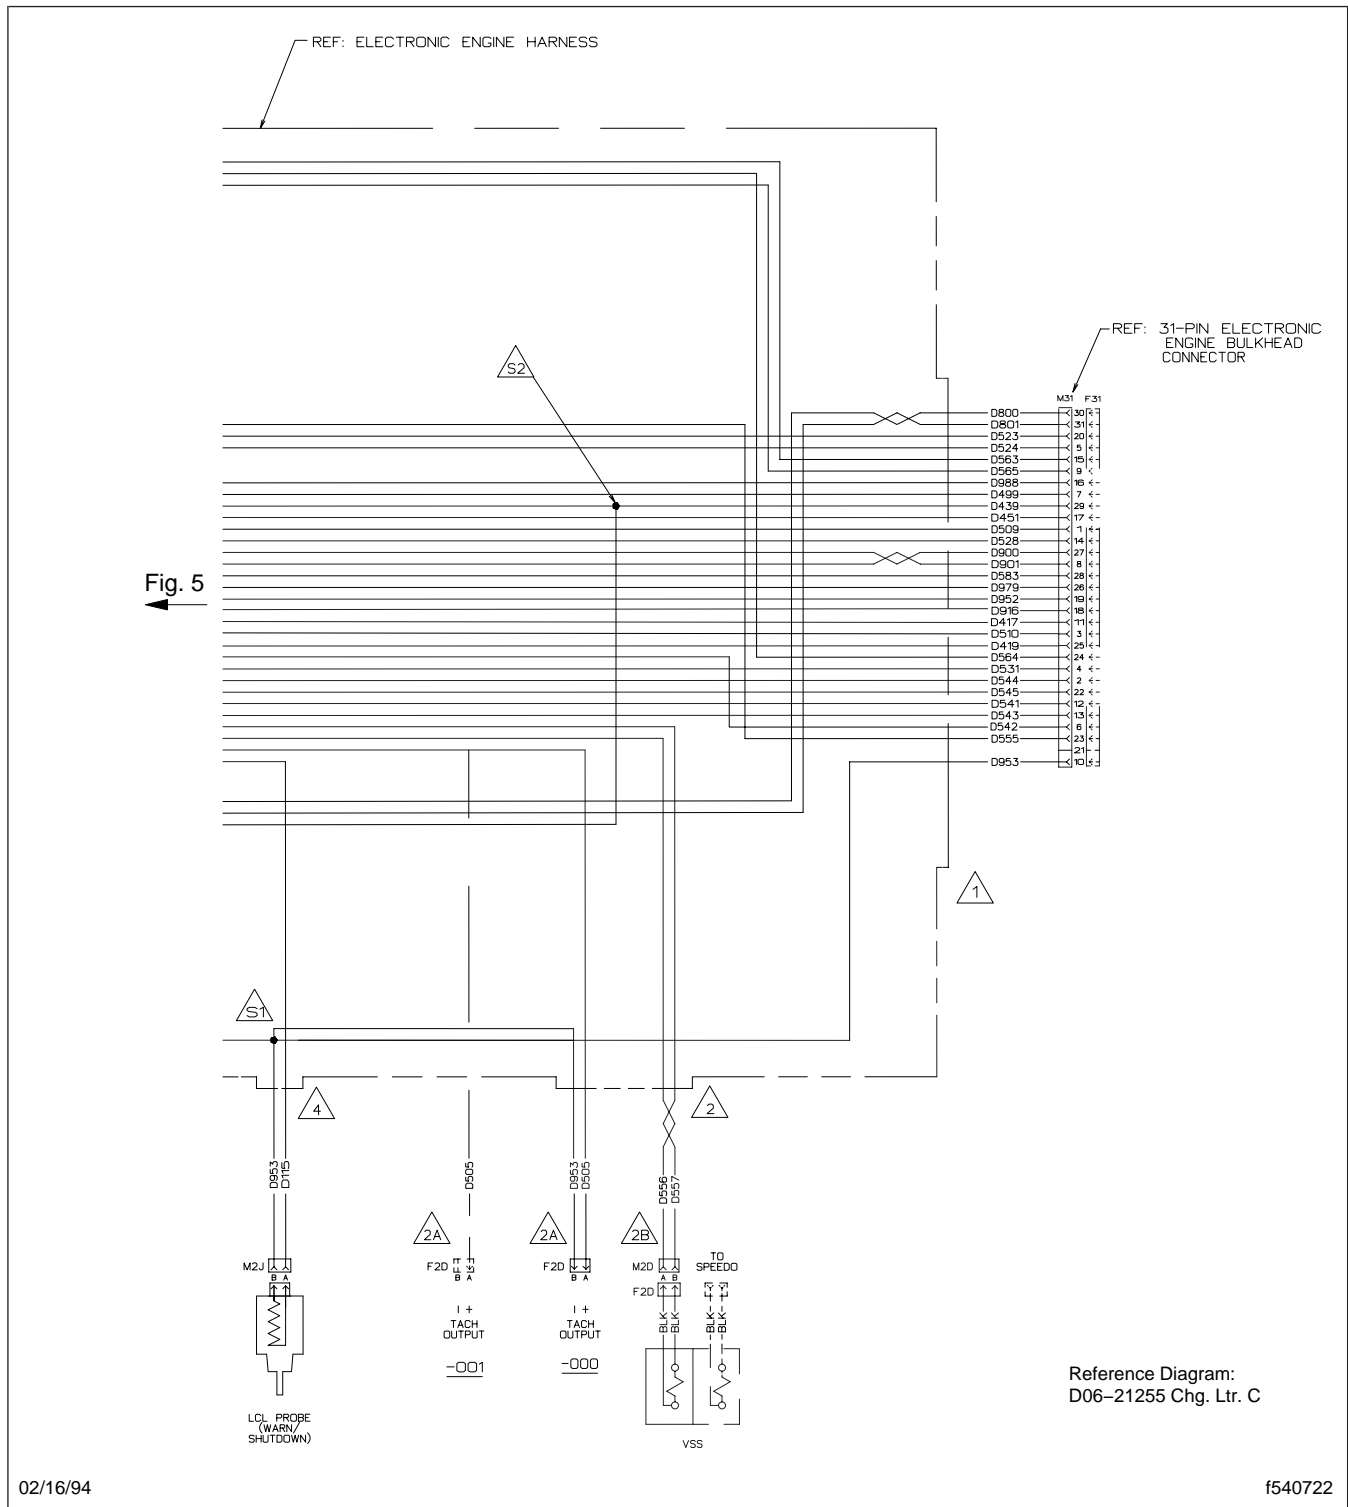

### Specifications

Fig. 6, Detroit Diesel Series 50 and 60 Engines With DDEC III Wiring Diagram (enlarged portion of Figure 4)

01/26/94

f540717