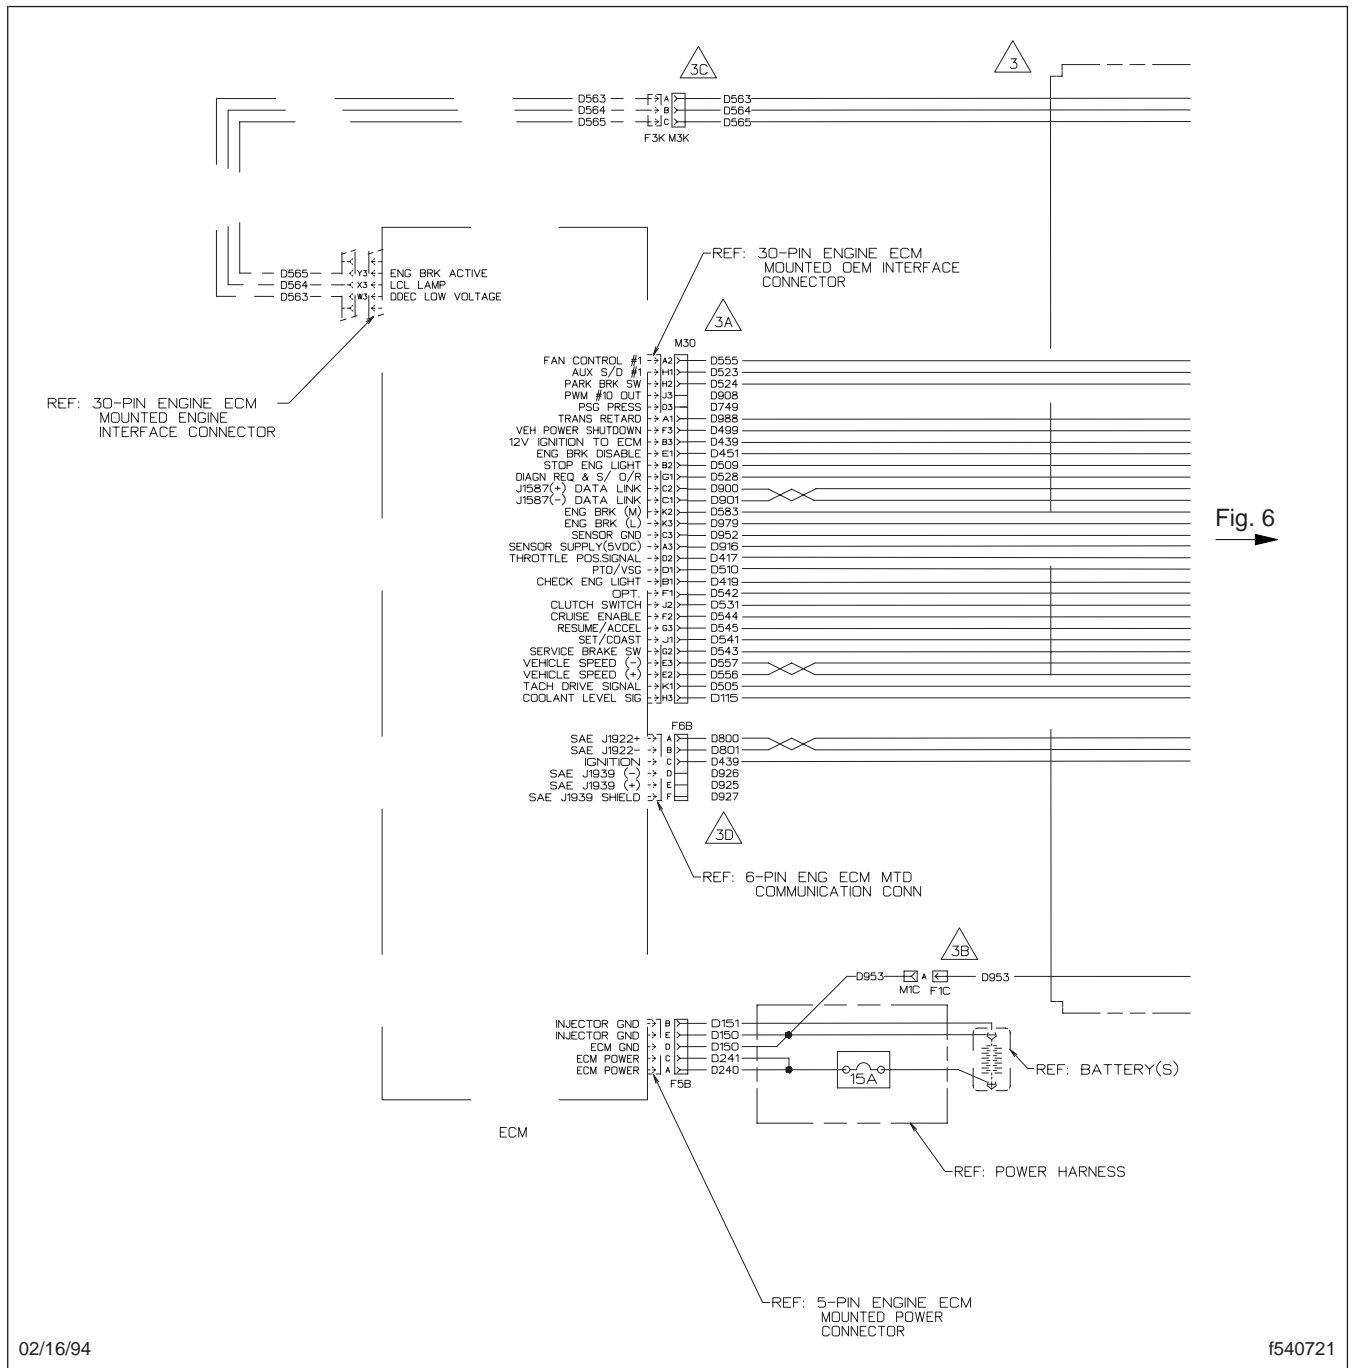

See **Fig. 1** for a full view of the Detroit Diesel Electronic Controls (DDEC) II wiring diagram. See **Fig. 2** and **Fig. 3** for partial (detailed) views of the full view of the DDEC II wiring diagram. See **Fig. 4** for a full view of the DDEC III wiring diagram (the engine side). See **Fig. 5** and **Fig. 6** for partial (detailed) views of the full view of the DDEC III wiring diagram (the engine side). See **Fig. 7** for a full view of the DDEC III wiring diagram (the cab side). See **Fig. 8** and **Fig. 9** for partial (detailed) views of the full view of the DDEC III wiring diagram (the cab side). See **Fig. 10** for a full view of the Electronic Data Monitor (EDM) wiring diagram. See **Fig. 11** and **Fig. 12** for partial (detailed) views of the full view of the EDM wiring diagram. See **Fig. 13** for the Jake brake as used with DDEC III wiring diagram.

## Specifications

**Fig. 4, Detroit Diesel Series 50 and 60 Engines With DDEC III Wiring Diagram (engine-harness side)**

Fig. 5, Detroit Diesel Series 50 and 60 Engines With DDEC III Wiring Diagram (enlarged portion of Figure 4)