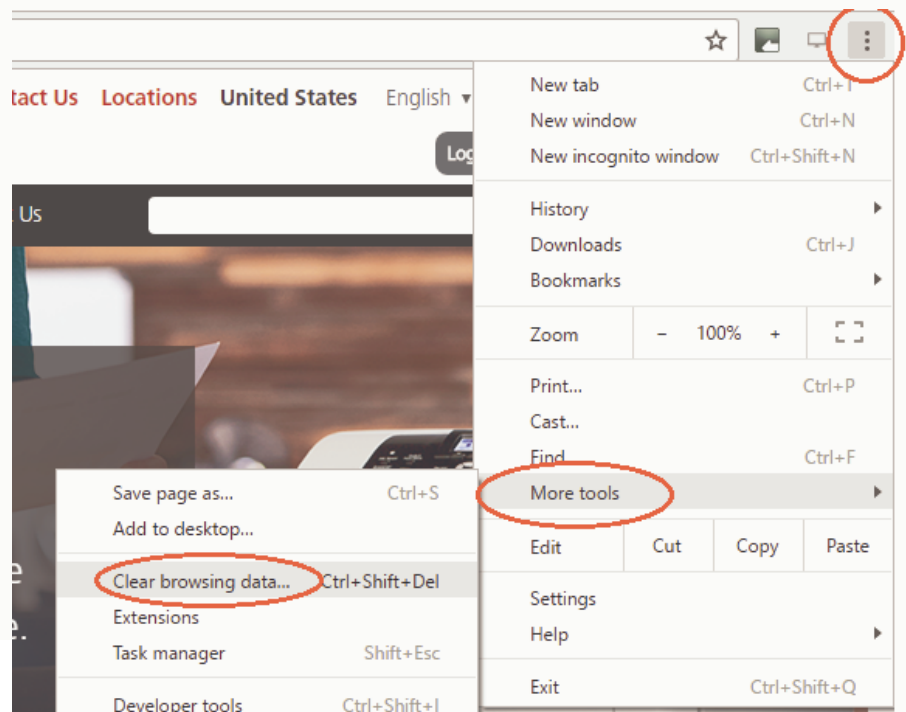

<Troubleshooting>

Q1: Showing "No Data" when select app such as "Parts Lifetime"

**A1: That data is not available. Please check Appendix B "ARMS Supported Model List".
All coming new Ricoh products will be supported.**

e.g. Pro 8120S is not supported
"Parts lifetime".

Pro 8100EX	Y	N
Pro 8100S	Y	N
Pro 8110S	Y	N
Pro 8120S	Y	N
MP 2553SP	Y	Y

Q2: "No results found" is popped up in Service Information app. when using it for specific model.

**A2: That model is not supported "Service Information" app.
Please check Appendix A "Service Information Support models"**

Q3: When clicking a tile menu, it becomes "black screen".

Q3: Please clear Cache data of your web browser.

e.g. Google Chrome