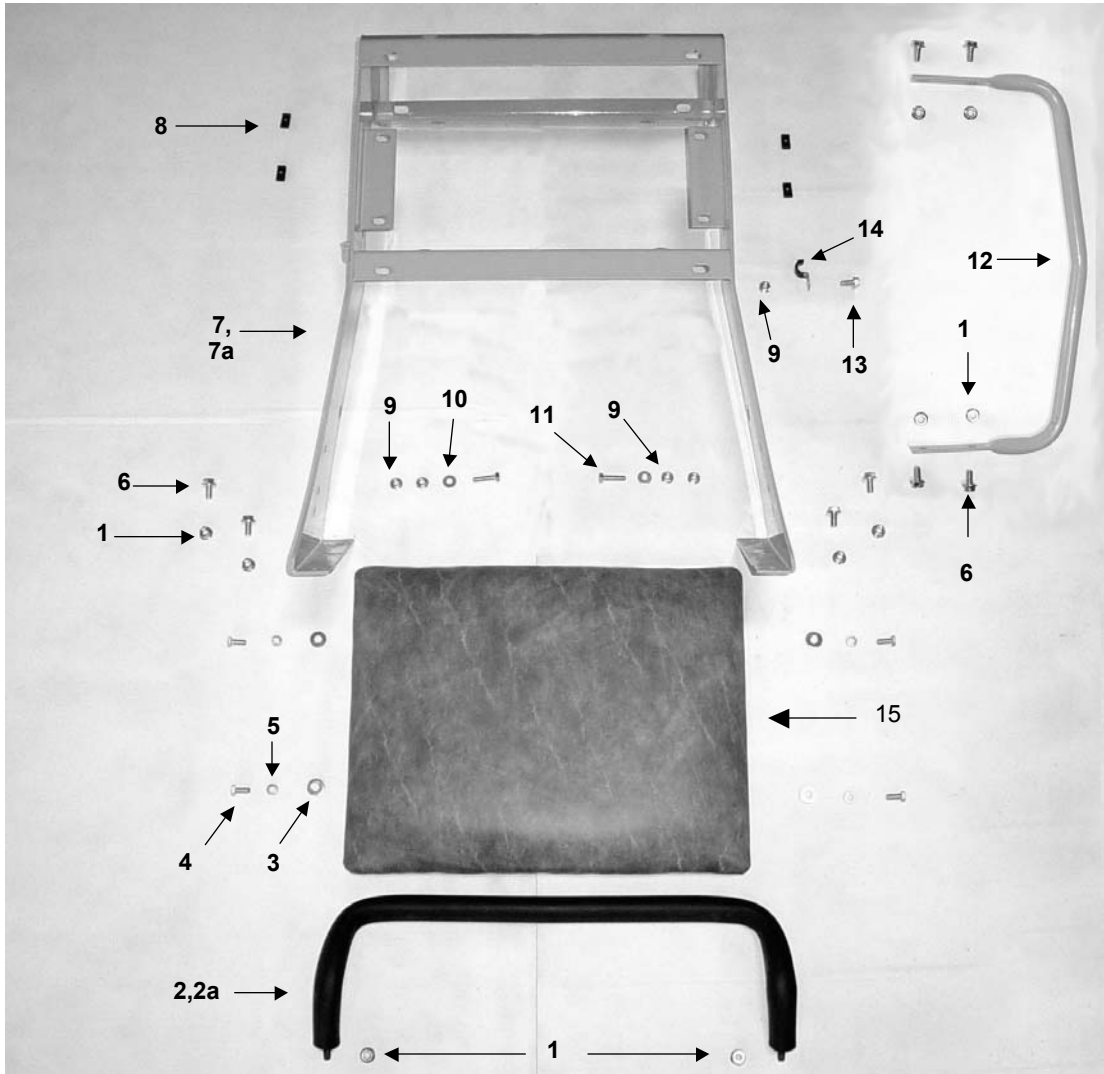

WRIGHT STANDER UPRIGHT ASSEMBLY

Figure 17

1	12990008	Nut, Lock Flange 3/8 – 16
2	98420013	Pump Guard Bar (incl. 2a)
2a	17420006	Foam for Pump Guard Bar
3	13990010	Washer, Flat 5/16 Z
4	11990027	Bolt, Hex 5/16 – 18 x 1 Z5
5	13990004	Washer, Lock 5/16 Z
6	11990030	Bolt, Flange 3/8 – 16 x 3/4 Z5
7	93420036	Upright Frame
7a	93420051	Upright Frame CE Only – Serial Number Break #21674
8	12990012	Nut, U 1/4 - 20
9	12990007	Nut, Lock Flange 5/16 – 18 Z
10	13990009	Washer, Flat 1/4 Z
11	11990065	Bolt, Hex 5/16 – 18 x 1 1/4 Z5
12	93420007	Stationary Handle Bar
13	11990012	Bolt, Flange 5/16 – 18 x 3/4 Z5
14	15990002	Clip, Half 5/8
15	98420002	Cushion