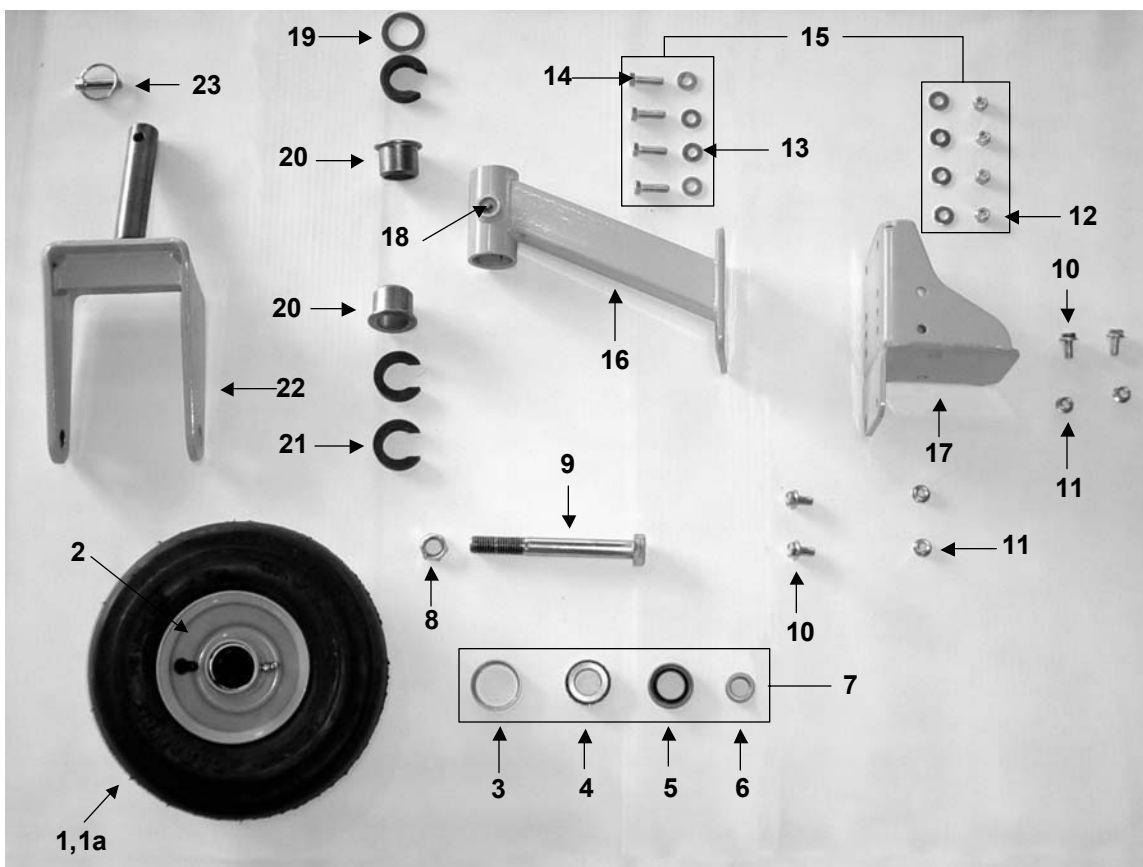

WRIGHT STANDER CASTER ASSEMBLY

Figure 2

1	72460002	11 x 400 - 5 Wheel Assembly
1a	77460009	Tire Only
2	77460008	Rim Only
3	77460007	LT Race, For Bearing
4	77460006	LT Tapered Roller Bearing
5	77460005	LT Grease Seal
6	77460004	LT Wheel Spacer
7	98460019	LT Bearing Kit (2 ea. #3, #4, #5 and #6)
8	12990026	Nut, Nylock Jam 3/4 - 10
9	11990034	Bolt, Hex HD 3/4 - 10 x 6 1/2 Z5
10	11990030	Bolt, Flange 3/8 - 16 x 3/4 Z5
11	12990008	Nut, Flange Lock 3/8 - 16 Z
12	12990020	Nut, Nylock 3/8 - 16 Z
13	13990010	Washer, USS F/W 5/16 Z
14	11990032	Bolt, 3/8 - 16 x 1 1/4 Z5
15	98460018	Caster Bolt Kit (8 Bolts, 8 Nuts, 16 Washers)
16	98460016	L-S Caster Arm (incl. 1 #18, 2 #20)
17	93460006	Caster Adjustment Bracket
18	15990006	Zerk Fitting for Caster Arm
19	13990023	Mach Bushing 1 1/4 x 10 Ga.
20	14990003	Bronze Bushing
21	13990022	C-Spacer
22	93460008	L-S Caster Yoke
23	15990013	Lynch Pin