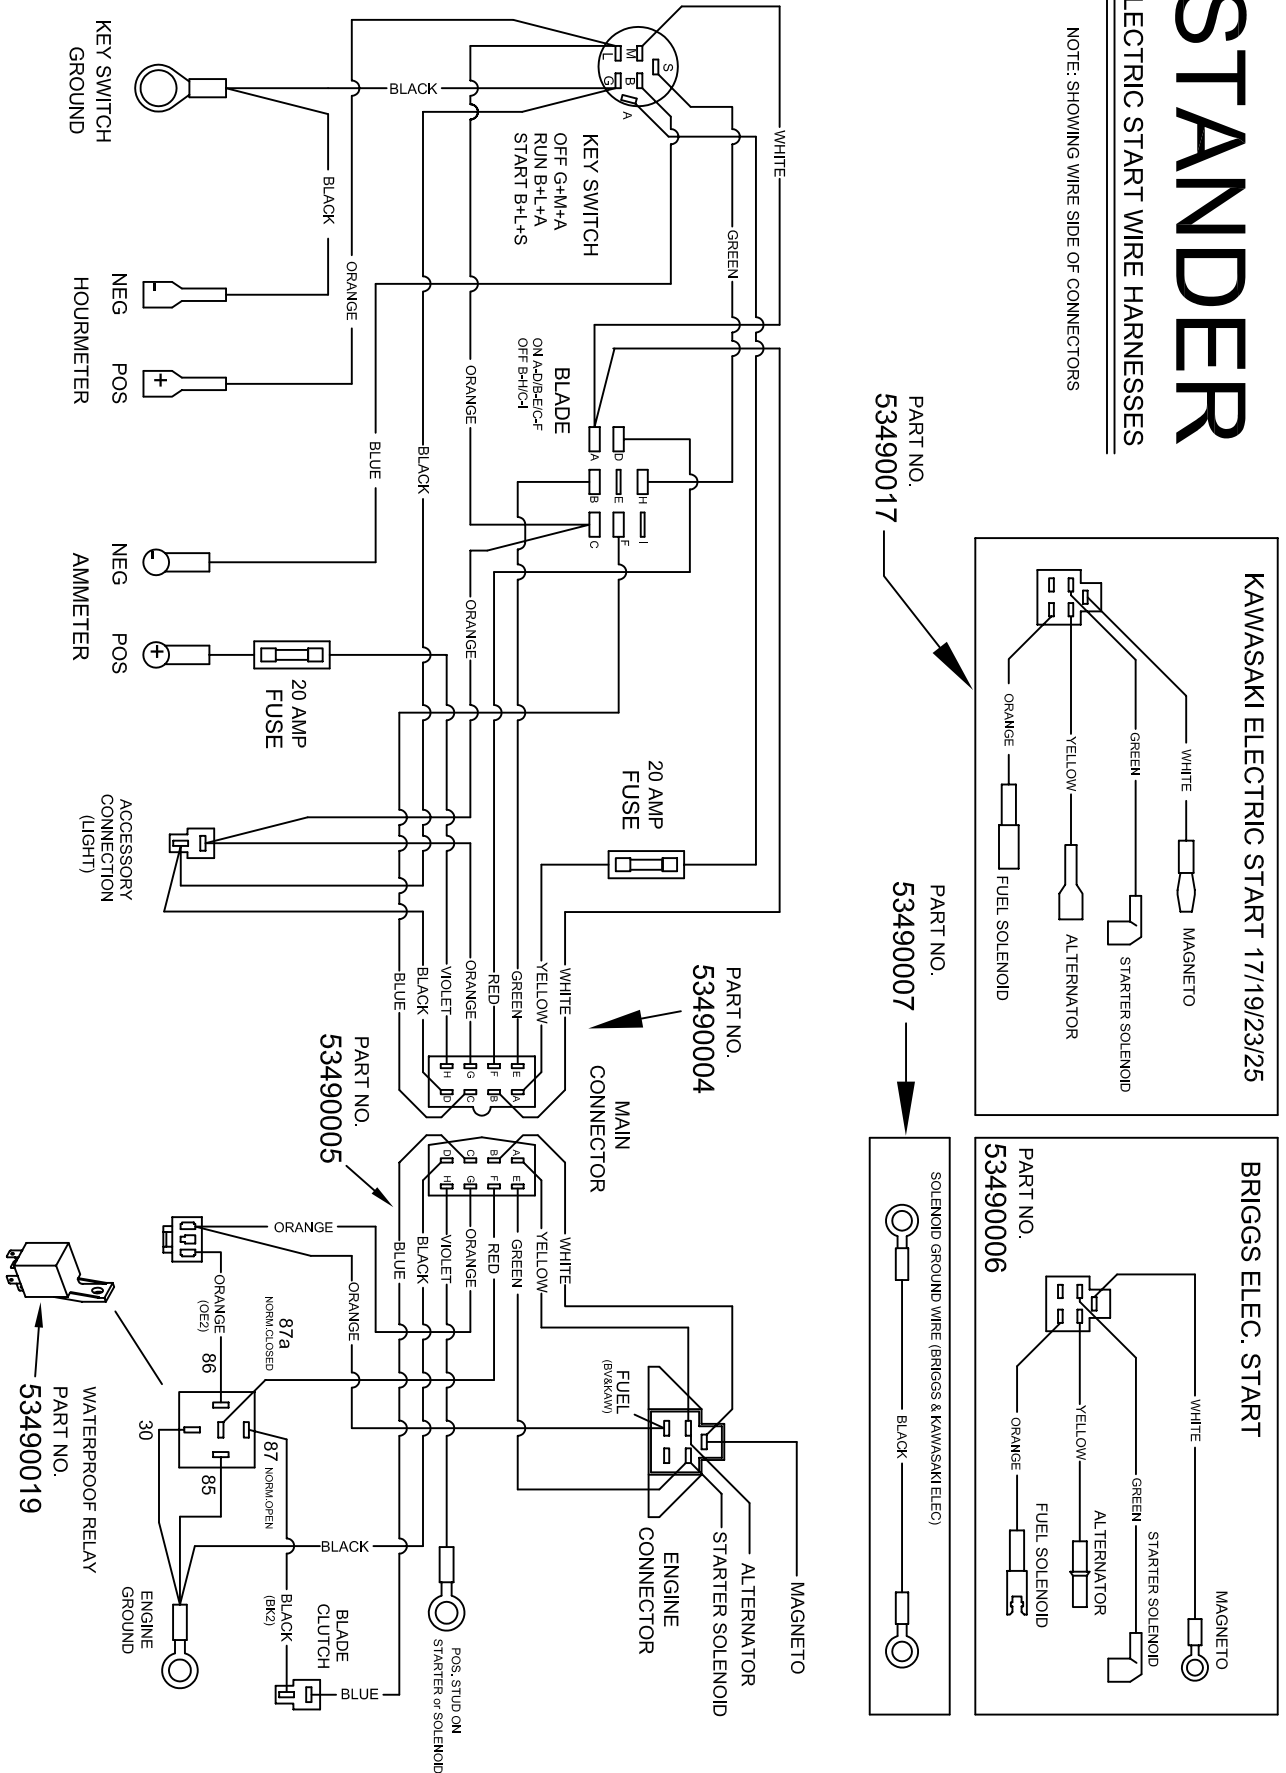

24	71460004	Pulley Single GRV 5 3/4 OD - A/B
25	71460005	Pulley, DBL GRV 5 3/4 OD - A/B
26	11990033	Bolt, Hex 1/4 - 20 x 7/8 P5
27	15990010	E-Clip 7/8
28	13990017	MACH Bushing 7/8 ID 1 3/8 OD 14 Ga.
29	15990007	Hitch Pin Clip #213
30	71460006	Pulley, Idler 4 1/2 x 1 x 3/8 Bore
31	71460009	Pulley, Idler 5 3/4 x 1 1/16 x 3/8 Bore
32	93460002	Chute Deflector
33	11990027	Bolt, Hex 5/16 - 18 x 1 Z5
34	11990003	Bolt, Hex 5/16 - 18 x 4 1/2 Z5
35	16460002	Spring, Torsion For Chute Def.
36	93430001	Cutter Deck, 48" w/Caps and Decals
36a	93440001	Cutter Deck 52" w/Caps and Decals
36b	93450001	Cutter Deck 61" w/Caps and Decals
37	93460006	Caster Adjustment Bracket
38	11990030	Bolt, Flange 3/8 - 16 x 3/4 Z5
39	11990022	Bolt, SHLDR Allen 5/8 x 2.75 - Rollers
40	13990016	MACH Bushing, 5/8 ID x 1 OD x 14 Ga.
41	12990022	Nut, Nylock Jam 1/2 - 13 Z
42	72490001	WHL, Plastic, 5" x 2 3/4 w/ 5/8 Bore
43	17460002	Cap, Vinyl 3/8 x 1
44	12990003	Nut, Hex 5/8 - 11Z For Blades
45	16460005	Spring, Deck Idler Rod

Figure 8

STANDER

ELECTRIC START WIRE HARNESSSES

NOTE: SHOWING WIRE SIDE OF CONNECTORS

Figure 9

STANDER

RECOIL START WIRE HARNESSSES

NOTE: SHOWING WIRE SIDE OF CONNECTORS