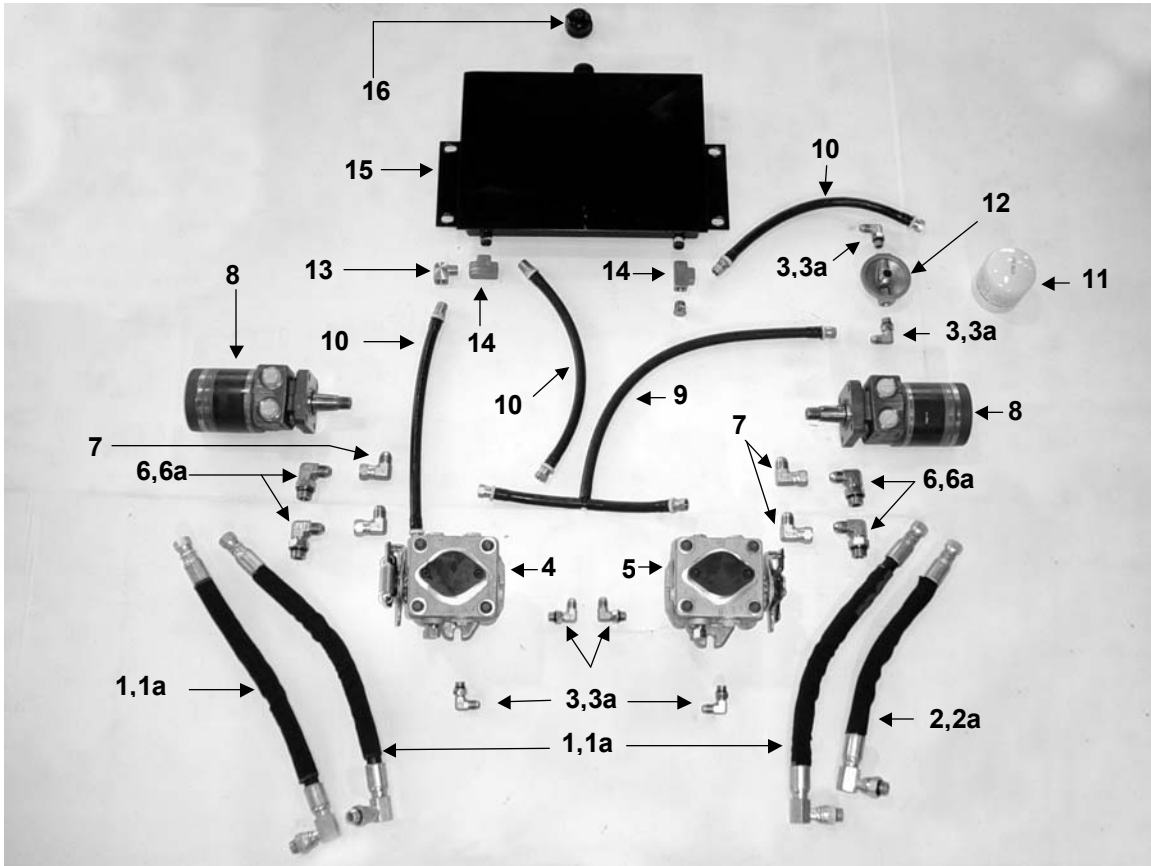

WRIGHT STANDER FUEL ASSEMBLY

Figure 14

1	81410044	Fuel Line, 34" (Kohler Engine)
1a	81410012	Fuel Line, 9"
2	11990025	Screw, Round PHLP ¼ - 20 x 2 Z
3	12990006	Nut, Lock Flange ¼ - 20 Z
4	43410001	Hose Clamp, ¼
5	41410004	Valve, Ball 90 Deg. For Fuel Tank
6	41410003	Bushing For Fuel Tank Valve
7	91410002	Fuel Tank Strap
8	41410005	Fuel Tank, incl. #5 and #6
9	41410002	Fuel Tank Cap w/Vent

WRIGHT STANDER HYDRAULIC ASSEMBLY

Figure 15

1	33410010	Hydro High Pressure Hose Assembly 18 1/2 "
1a	35410021	O-ring (5/8 x 13/16 x 3/32)
2	33410011	Hydro High Pressure Hose Assembly 15 1/2 "
2a	35410021	O-ring (5/8 x 13/16 x 3/32)
3	35410007	Elbow, STRT O ring, 3/8 x 3/8
3a	35410019	O-ring (15/32 x 5/8 x 5/64)
4	31490004	Hydro Pump Right
5	31490005	Hydro Pump Left
6	35410008	Elbow, STRT O-ring 1/2 x 5/8
6a	35410022	O ring (3/4 x 15/16 x 3/32)
7	35410005	Elbow, Swivel JIC 1/2 "
8	32410002	Hydro Motor (MF14)
9	33410030	Tee Hose, 5.25" x 5.25" x 20"
10	98420008	Hose Assembly 12 1/2 "
11	34490002	Hydro Oil Filter (25 micron)
12	34490001	Hydro Filter Housing
13	35410010	Elbow 3/8 Street
14	35410011	Brass Tee, Female 3/8
15	91420002	Hydro Tank
16	91420001	Hydro Tank Cap

WRIGHT STANDER UPRIGHT ASSEMBLY

Figure 17

1	12990008	Nut, Lock Flange 3/8 – 16
2	98420013	Pump Guard Bar (incl. 2a)
2a	17420006	Foam for Pump Guard Bar
3	13990010	Washer, Flat 5/16 Z
4	11990027	Bolt, Hex 5/16 – 18 x 1 Z5
5	13990004	Washer, Lock 5/16 Z
6	11990030	Bolt, Flange 3/8 – 16 x 3/4 Z5
7	93420036	Upright Frame
7a	93420051	Upright Frame CE Only – Serial Number Break #21674
8	12990012	Nut, U 1/4 - 20
9	12990007	Nut, Lock Flange 5/16 – 18 Z
10	13990009	Washer, Flat 1/4 Z
11	11990065	Bolt, Hex 5/16 – 18 x 1 1/4 Z5
12	93420007	Stationary Handle Bar
13	11990012	Bolt, Flange 5/16 – 18 x 3/4 Z5
14	15990002	Clip, Half 5/8
15	98420002	Cushion