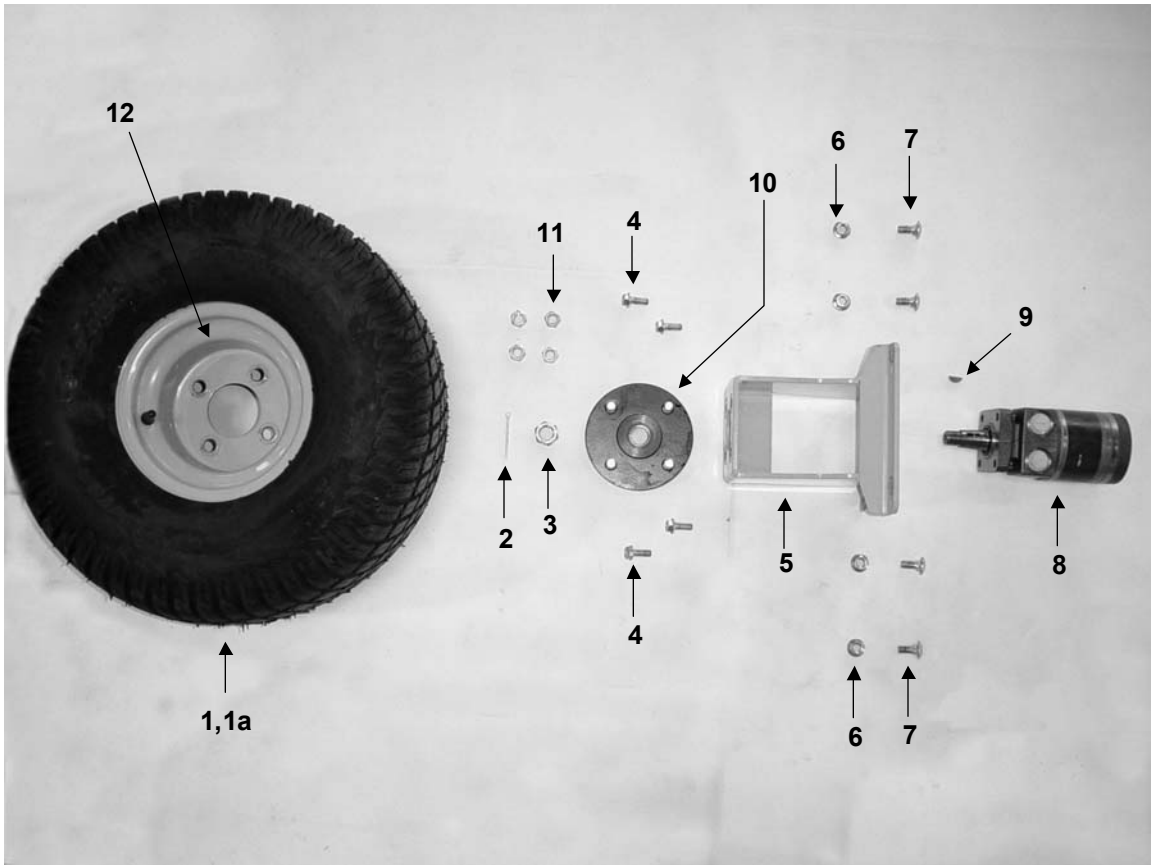

WRIGHT STANDER MOTOR SUPPORT ASSEMBLY

Figure 16

1	72410012	Wheel Assembly, 20 x 10.00 – 8 Turfmaster
1a	72410011	Tire only
2	15990012	Pin, Cotter 1/8 x 2
3	12990023	Nut, Castle 3/4 - 14
4	11990046	Bolt, Flange 3/8 – 16 x 1 Z8
5	93410018	Wheel Motor Bracket
6	12990009	Nut, Lock Flange 7/16 – 14 Z
7	11990017	Bolt, Carriage 7/16 x 1 Z5
8	32410002	Hydro Motor (MF14) (incl. #3 and #9)
9	15990015	Woodruff Key 3/16 x 3/4
10	72410017	Wheel Hub, Heavy Duty Cast
11	72410001	Nut, Lug 1/2 - 20
12	72410005	Rim Only