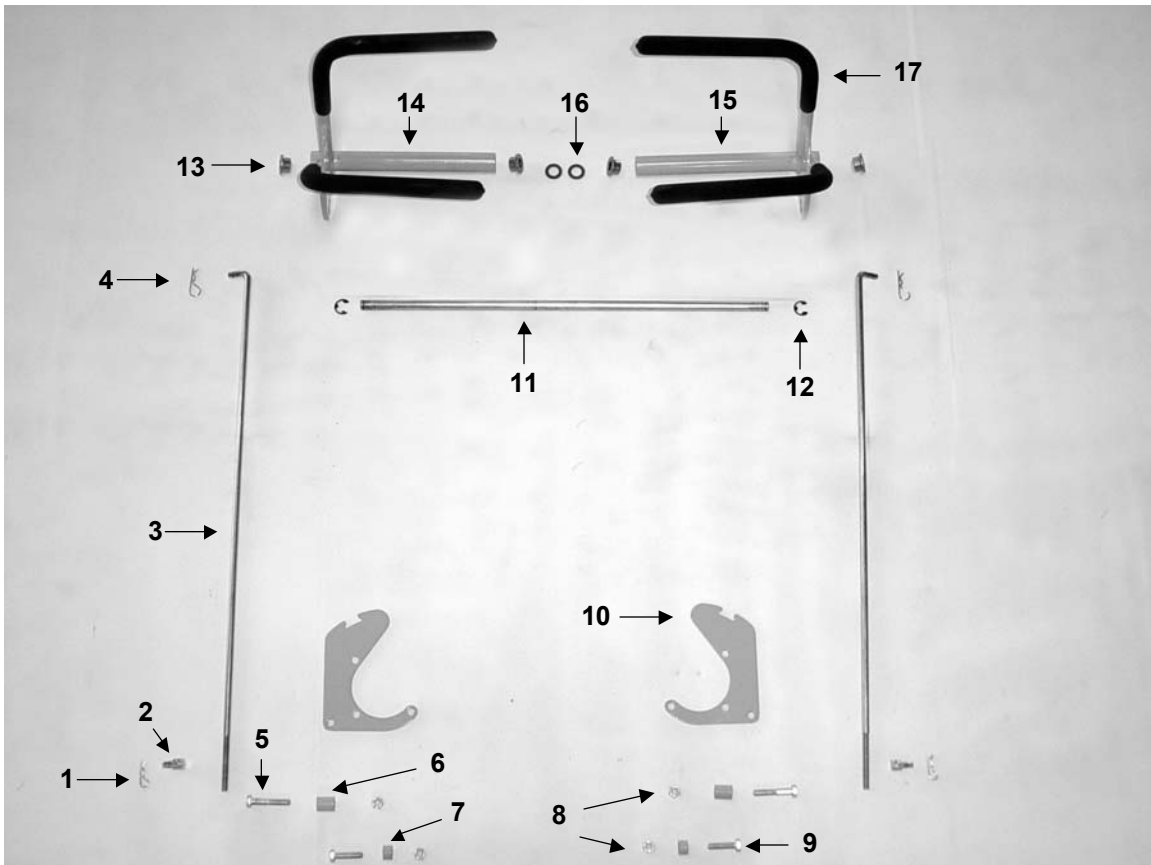

WRIGHT STANDER CASTER ASSEMBLY

Figure 2

1	72460002	11 x 400 - 5 Wheel Assembly
1a	77460009	Tire Only
2	77460008	Rim Only
3	77460007	LT Race, For Bearing
4	77460006	LT Tapered Roller Bearing
5	77460005	LT Grease Seal
6	77460004	LT Wheel Spacer
7	98460019	LT Bearing Kit (2 ea. #3, #4, #5 and #6)
8	12990026	Nut, Nylock Jam 3/4 - 10
9	11990034	Bolt, Hex HD 3/4 - 10 x 6 1/2 Z5
10	11990030	Bolt, Flange 3/8 - 16 x 3/4 Z5
11	12990008	Nut, Flange Lock 3/8 - 16 Z
12	12990020	Nut, Nylock 3/8 - 16 Z
13	13990010	Washer, USS F/W 5/16 Z
14	11990032	Bolt, 3/8 - 16 x 1 1/4 Z5
15	98460018	Caster Bolt Kit (8 Bolts, 8 Nuts, 16 Washers)
16	98460016	L-S Caster Arm (incl. 1 #18, 2 #20)
17	93460006	Caster Adjustment Bracket
18	15990006	Zerk Fitting for Caster Arm
19	13990023	Mach Bushing 1 1/4 x 10 Ga.
20	14990003	Bronze Bushing
21	13990022	C-Spacer
22	93460008	L-S Caster Yoke
23	15990013	Lynch Pin

WRIGHT STANDER CONTROL LEVER ASSEMBLY

Figure 3

1	15990007	Hitch Pin Clip #213
2	18410002	Swivel End, 5/16 – 18
3	85410022	Control Rod x 26"
4	Medal21-05	Hitch Pin Clip #3
5	11990044	Bolt, Hex 5/16 – 18 x 1 3/4 Z5
6	93410082	Pump Lever Spacer .625 x .78125, Stander
7	93410083	Pump Lever Spacer .625 x .40625, Stander
8	12990021	Nut, Nylock 5/16 – 18Z
9	11990065	Bolt, Hex 5/16 – 18 x 1 1/4 Z5
10	93410081	Pump Lever
11	22420002	Groove Pin 1/2 x 19.9375 Z
12	15990009	E-Clip 1/2
13	14990004	Bushing, Bronze 1/2 Long
14	98420001	Left Control Lever Assembly (incl. 2 #13, 2 #17)
15	98420006	Right Control Lever Assembly (Incl. 2 #13, 2 #17)
16	13990015	Mach Bushing 1/2 ID 7/8 OD 18 Ga.
17	17420004	Foam Grip