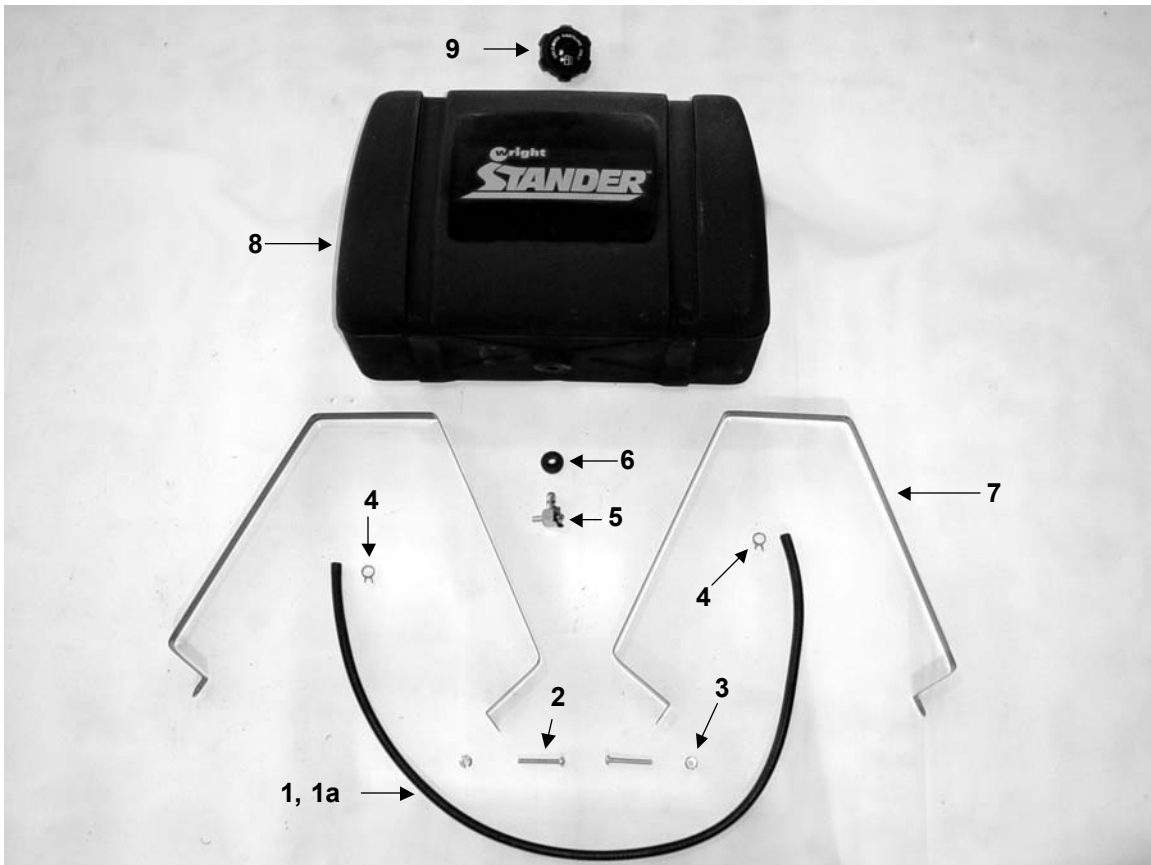

WRIGHT STANDER FUEL ASSEMBLY

Figure 14

1	81410044	Fuel Line, 34" (Kohler Engine)
1a	81410012	Fuel Line, 9"
2	11990025	Screw, Round PHLP ¼ - 20 x 2 Z
3	12990006	Nut, Lock Flange ¼ - 20 Z
4	43410001	Hose Clamp, ¼
5	41410004	Valve, Ball 90 Deg. For Fuel Tank
6	41410003	Bushing For Fuel Tank Valve
7	91410002	Fuel Tank Strap
8	41410005	Fuel Tank, incl. #5 and #6
9	41410002	Fuel Tank Cap w/Vent