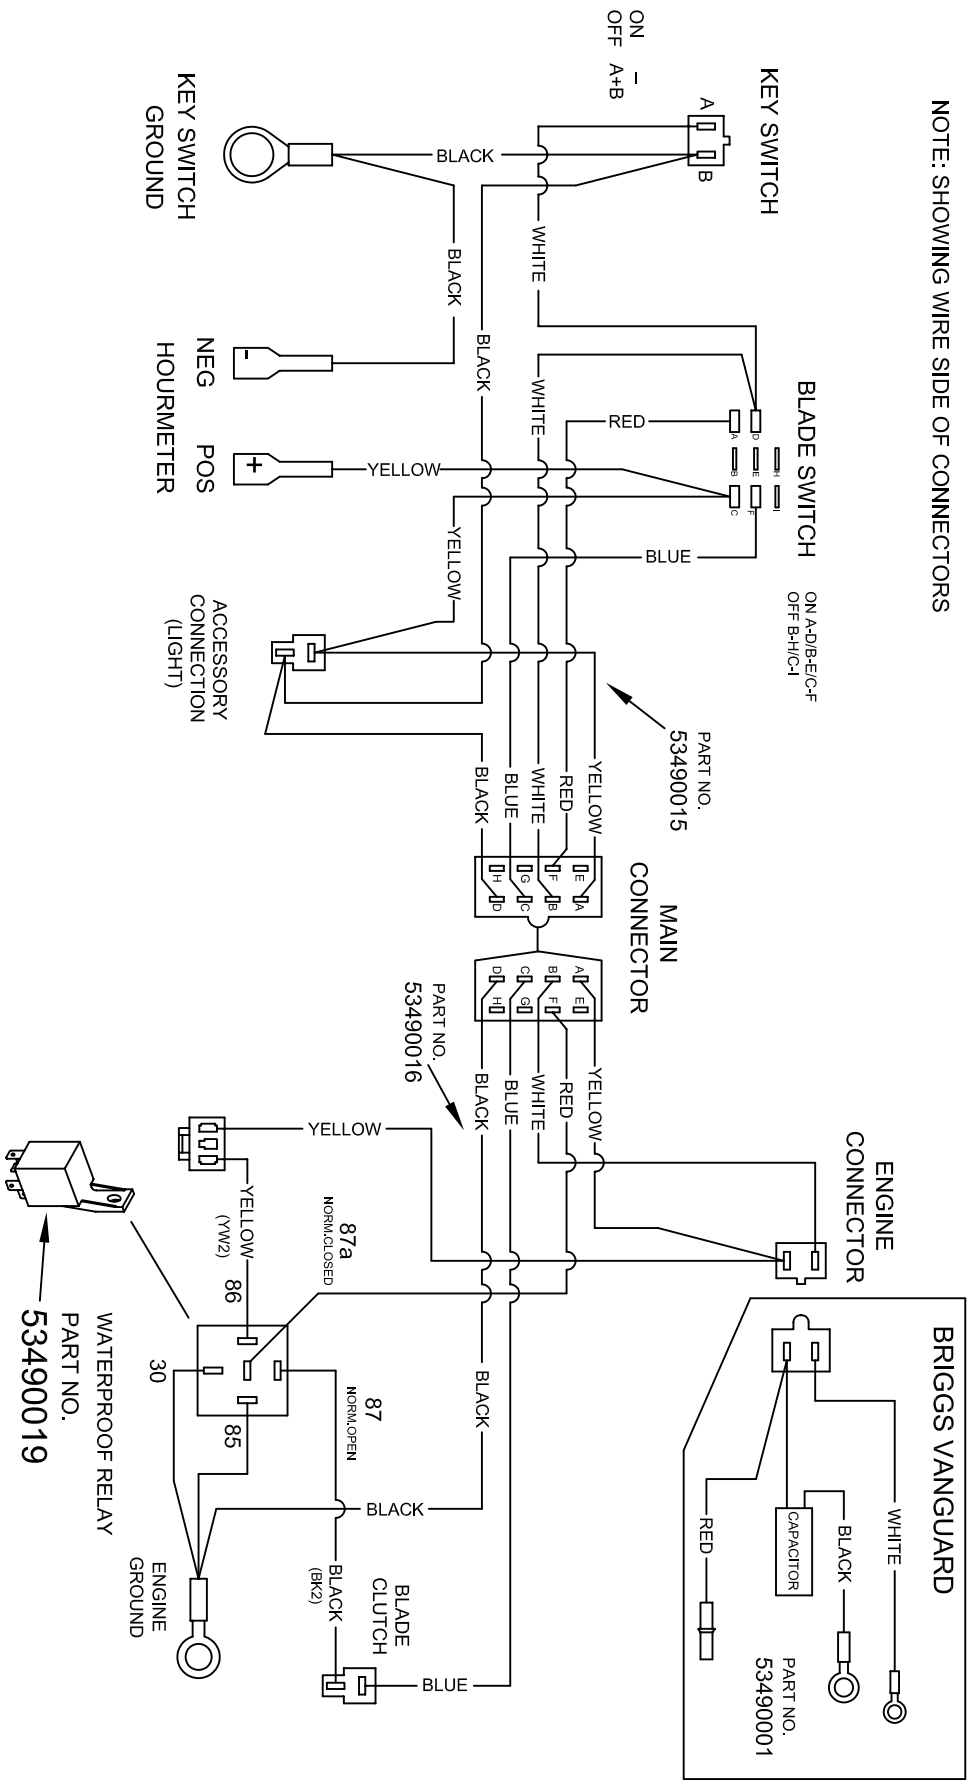

WRIGHT STANDER CONTROL LEVER ASSEMBLY

Figure 3

1	15990007	Hitch Pin Clip #213
2	18410002	Swivel End, 5/16 – 18
3	85410022	Control Rod x 26"
4	Medal21-05	Hitch Pin Clip #3
5	11990044	Bolt, Hex 5/16 – 18 x 1 3/4 Z5
6	93410082	Pump Lever Spacer .625 x .78125, Stander
7	93410083	Pump Lever Spacer .625 x .40625, Stander
8	12990021	Nut, Nylock 5/16 – 18Z
9	11990065	Bolt, Hex 5/16 – 18 x 1 1/4 Z5
10	93410081	Pump Lever
11	22420002	Groove Pin 1/2 x 19.9375 Z
12	15990009	E-Clip 1/2
13	14990004	Bushing, Bronze 1/2 Long
14	98420001	Left Control Lever Assembly (incl. 2 #13, 2 #17)
15	98420006	Right Control Lever Assembly (Incl. 2 #13, 2 #17)
16	13990015	Mach Bushing 1/2 ID 7/8 OD 18 Ga.
17	17420004	Foam Grip

24	71460004	Pulley Single GRV 5 3/4 OD - A/B
25	71460005	Pulley, DBL GRV 5 3/4 OD - A/B
26	11990033	Bolt, Hex 1/4 - 20 x 7/8 P5
27	15990010	E-Clip 7/8
28	13990017	MACH Bushing 7/8 ID 1 3/8 OD 14 Ga.
29	15990007	Hitch Pin Clip #213
30	71460006	Pulley, Idler 4 1/2 x 1 x 3/8 Bore
31	71460009	Pulley, Idler 5 3/4 x 1 1/16 x 3/8 Bore
32	93460002	Chute Deflector
33	11990027	Bolt, Hex 5/16 - 18 x 1 Z5
34	11990003	Bolt, Hex 5/16 - 18 x 4 1/2 Z5
35	16460002	Spring, Torsion For Chute Def.
36	93430001	Cutter Deck, 48" w/Caps and Decals
36a	93440001	Cutter Deck 52" w/Caps and Decals
36b	93450001	Cutter Deck 61" w/Caps and Decals
37	93460006	Caster Adjustment Bracket
38	11990030	Bolt, Flange 3/8 - 16 x 3/4 Z5
39	11990022	Bolt, SHLDR Allen 5/8 x 2.75 - Rollers
40	13990016	MACH Bushing, 5/8 ID x 1 OD x 14 Ga.
41	12990022	Nut, Nylock Jam 1/2 - 13 Z
42	72490001	WHL, Plastic, 5" x 2 3/4 w/ 5/8 Bore
43	17460002	Cap, Vinyl 3/8 x 1
44	12990003	Nut, Hex 5/8 - 11Z For Blades
45	16460005	Spring, Deck Idler Rod

Figure 8

STANDER

ELECTRIC START WIRE HARNESSSES

NOTE: SHOWING WIRE SIDE OF CONNECTORS

Figure 9

STANDER

RECOIL START WIRE HARNESSSES

NOTE: SHOWING WIRE SIDE OF CONNECTORS