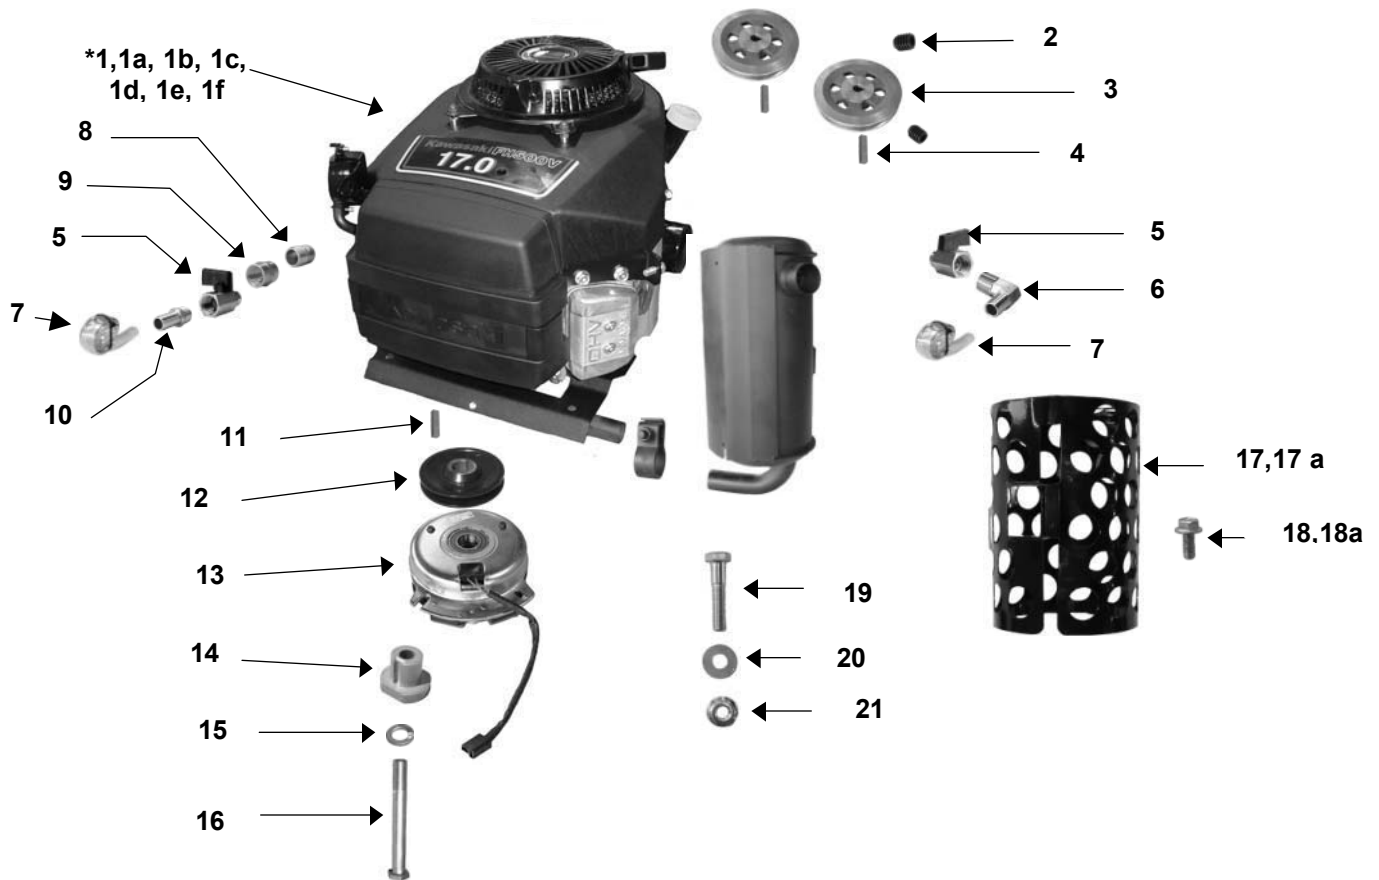

WRIGHT STANDER ENGINE AND MUFFLER ASSEMBLY

Figure 11

1*	51410005	Engine, 17HP Kawasaki, Recoil
1a*	51410006	Engine, 17HP Kawasaki, Recoil/Electric
1b*	51410014	Engine, 19HP Kawasaki, Electric
1c*	51410010	Engine, 23HP Kawasaki Electric
1d*	51410029	Engine, 25HP Kawasaki Electric
1e*	51410013	Engine, 23HP Kohler Electric
1f*	51410030	Engine, 25HP Kohler Electric
2	71410004	Setscrew, 5/16-18 x 3/8
3	71410003	Pulley 5.45 OD x A GRV x 15mm (Hydro Pumps)
4	15990004	Machine Key 5mm x 5mm x 25mm
5	36410003	Oil Drain Valve
6	36410005	Fitting, Male Barb, 90 Deg (Kaw)
7	81410017	Tube, Oil Drain
8	35410016	Nipple, Brass, 3/8 NPT close
9	35410017	Coupling, Brass, 3/8 NPT
10	36410004	Fitting, Male Barb 1/2 Strt
11	15990003	Machine Key 1/4 Sq. x 1"
12	71410005	Pulley 5 -1/16 OD x A GRV x 1"
13	71410001	Clutch/Brake
14	71410007	D Spacer, for Clutch
15	13990002	Washer, Lock 7/16 Z
16	11990010	Bolt, Hex 7/16-20 x 2 3/4 Z5
17	91410014	Muffler Guard, Kawasaki 17 HP (CE Models only)
17a	91410015	Muffler Guard, Kawasaki 19, 23, 25 HP (CE Models only)
18	11990067	Bolt, Hex M8 - 1.25 x 15 Z
18a	11990030	Bolt, Flange 3/8 - 16 x 3/4 Z5 For 17 HP
19	11990009	Bolt, Hex 5/16 - 24 x 1 1/2 Z5
20	13990009	Washer, Flat USS 1/4 Z
21	12990011	Nut, Lock Flange 5/16 - 24 Z
*	NOTE	All Engines incl. Exhaust and muffler (Shipped Loose)