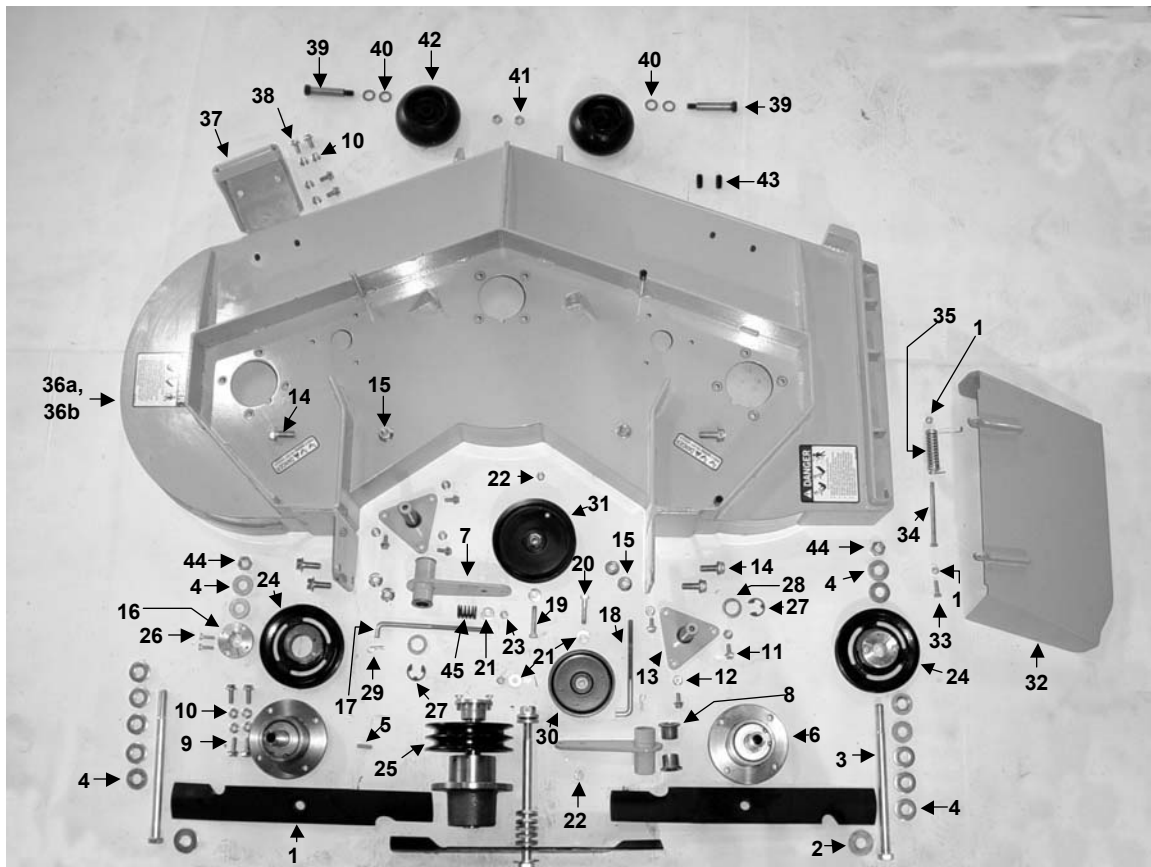

WRIGHT STANDER DECK ASSEMBLY

Figure 6

1	71440002	Blade, 16 1/2", For 48" Deck
1a	71440001	Blade, 18", For 52" Deck
1b	71440003	Blade, 21", For 61" Deck
2	13990011	Washer, Flat USS 5/8 Z
3	11990014	Bolt, Hex 5/8 - 11 x 10 Z5
4	13990007	Mach Bush 5/8 x 1 1/2 x 1/4 Z
5	15990003	Mach Key 1/4 x 1/4 x 1
6	71460007	Spindle Assembly
7	98490003	Idler Arm Assembly
8	14990001	Pbush .8825 x 1.1235 x 1 x 1.5 x .125
9	11990046	Bolt, Flange 3/8 - 16 x 1 Z8
10	12990008	Nut, Lock Flange 3/8 - 16 Z
11	11990012	Bolt, Flange 5/16 - 18 x 3/4 Z5
12	12990007	Nut, Lock Flange 5/16 - 18 Z
13	93490001	Idler Arm Base
14	11990015	Bolt, Flange 1/2 - 13 x 1 1/4 Z5
15	12990010	Nut, Lock Flange 1/2 - 13 Z
16	71460008	Bushing, Split Tapered 1"
17	85460030	Idler Adjustment Rod, 3/8, 8" Long
18	85460014	Idler Adjustment Rod 3/8
19	11990005	Bolt, Hex 3/8 - 16 x 2 Z5
20	11990066	Bolt, Hex 3/8 - 16 x 1 3/4 Z5
21	13990010	Washer, Flat USS 5/16 Z
22	12990031	Nut, Toplock 3/8 - 16
23	12990020	Nut, Nylock 3/8 - 16

24	71460004	Pulley Single GRV 5 3/4 OD - A/B
25	71460005	Pulley, DBL GRV 5 3/4 OD - A/B
26	11990033	Bolt, Hex 1/4 - 20 x 7/8 P5
27	15990010	E-Clip 7/8
28	13990017	MACH Bushing 7/8 ID 1 3/8 OD 14 Ga.
29	15990007	Hitch Pin Clip #213
30	71460006	Pulley, Idler 4 1/2 x 1 x 3/8 Bore
31	71460009	Pulley, Idler 5 3/4 x 1 1/16 x 3/8 Bore
32	93460002	Chute Deflector
33	11990027	Bolt, Hex 5/16 - 18 x 1 Z5
34	11990003	Bolt, Hex 5/16 - 18 x 4 1/2 Z5
35	16460002	Spring, Torsion For Chute Def.
36	93430001	Cutter Deck, 48" w/Caps and Decals
36a	93440001	Cutter Deck 52" w/Caps and Decals
36b	93450001	Cutter Deck 61" w/Caps and Decals
37	93460006	Caster Adjustment Bracket
38	11990030	Bolt, Flange 3/8 - 16 x 3/4 Z5
39	11990022	Bolt, SHLDR Allen 5/8 x 2.75 - Rollers
40	13990016	MACH Bushing, 5/8 ID x 1 OD x 14 Ga.
41	12990022	Nut, Nylock Jam 1/2 - 13 Z
42	72490001	WHL, Plastic, 5" x 2 3/4 w/ 5/8 Bore
43	17460002	Cap, Vinyl 3/8 x 1
44	12990003	Nut, Hex 5/8 - 11Z For Blades
45	16460005	Spring, Deck Idler Rod