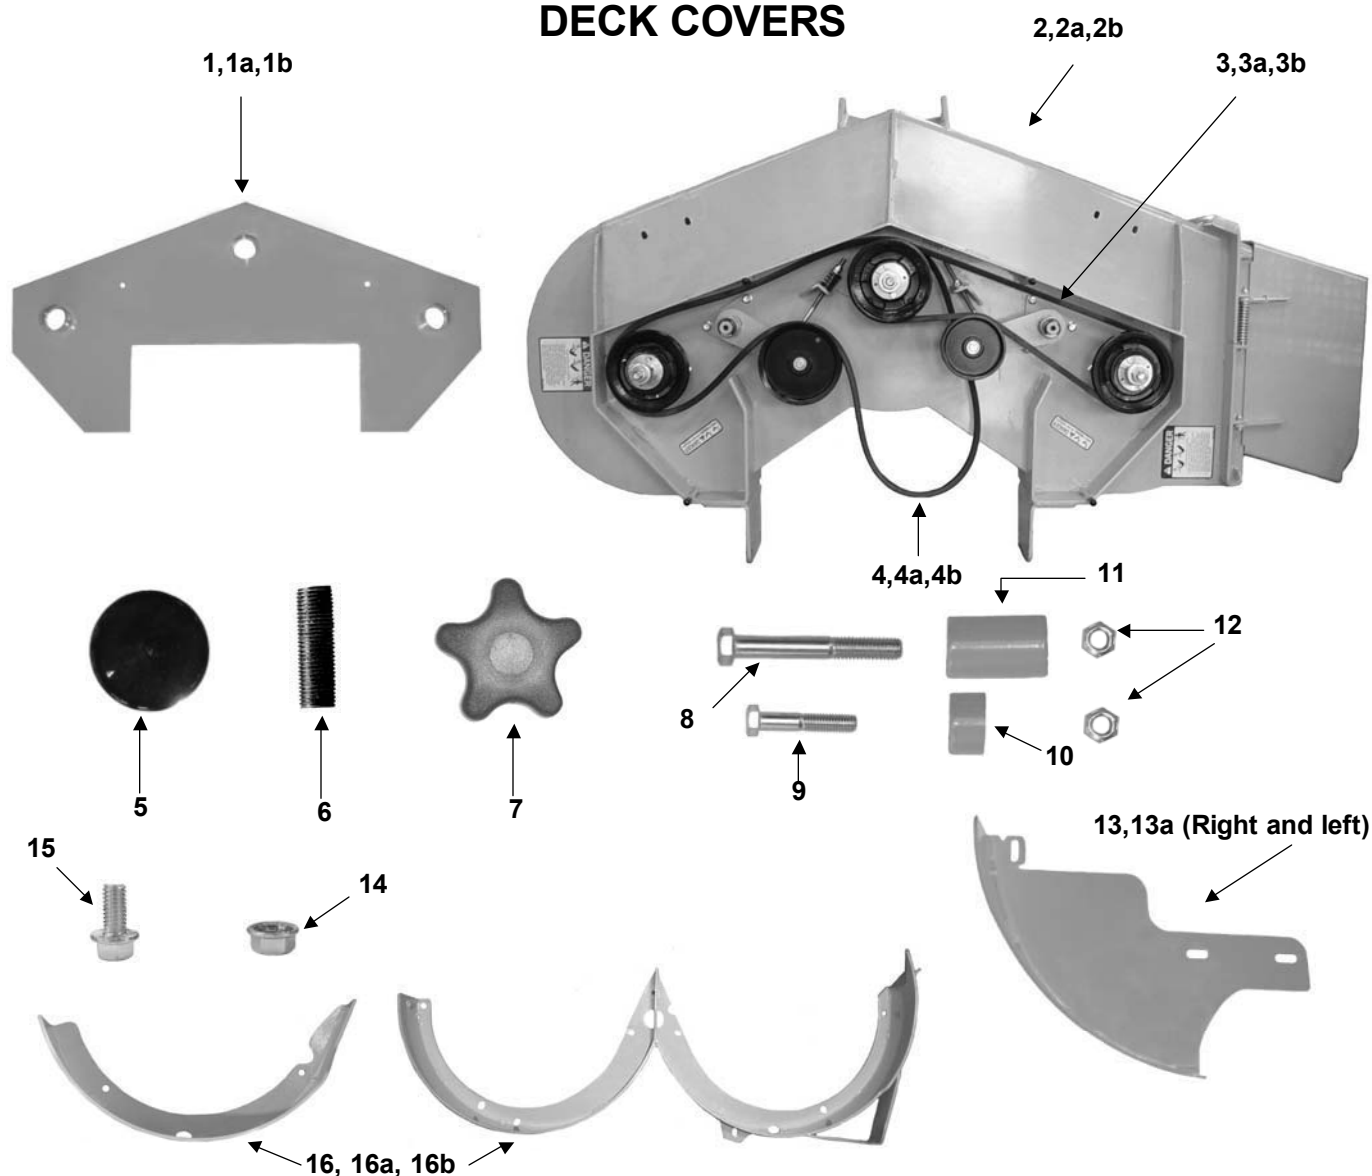

WRIGHT STANDER DECK & PULLEY CONFIGURATION & DECK COVERS

1	93430002	Deck Cover, 48"
1a	93440002	Deck Cover, 52"
1b	93450002	Deck Cover, 61"
2	93430001	Cutter Deck, 48" w/Caps and Decals
2a	93440001	Cutter Deck, 52" w/Caps and Decals
2b	93450001	Cutter Deck, 61" w/Caps and Decals
3	71460010	Belt, Blade to Blade 48"
3a	71460002	Belt, Blade to Blade 52"
3b	71460012	Belt, Blade to Blade 61"
4	71460011	Belt, Engine to Blade 48"
4a	71460003	Belt, Engine to Blade 52"
4b	71460013	Belt, Engine to Blade 61"
5	17460001	Cap Vinyl, 2 1/2 x 1 1/2 Deck Cover

6	24460001	Stud, Threaded 3/8 – 24 x 1 1/4
7	18410001	Knob, Black Plastic For Deck Covers
8	11990006	Bolt, Hex 3/8 – 16 x 2 1/2 Z5
9	11990005	Bolt, Hex 3/8 – 16 x 2 Z5
10	93410089	Fender Spacer Short, 48 – 61 Stander
11	93410088	Fender Spacer Long, 48 – 61 Stander
12	12990031	Nut, Toplock 3/8 – 16
13	93410086	Fender Left, 48 – 61 Stander
13a	93410087	Fender Right, 48 – 61 Stander
14	12990008	Nut, Lock Flange 3/8 – 16 Z
15	11990030	Bolt, Flange, 3/8 – 16 x 3/4 Z5
16	95430003	Mulch Kit, Curved 48"
16a	95440003	Mulch Kit, Curved 52"
16b	95450003	Mulch Kit, Curved 61