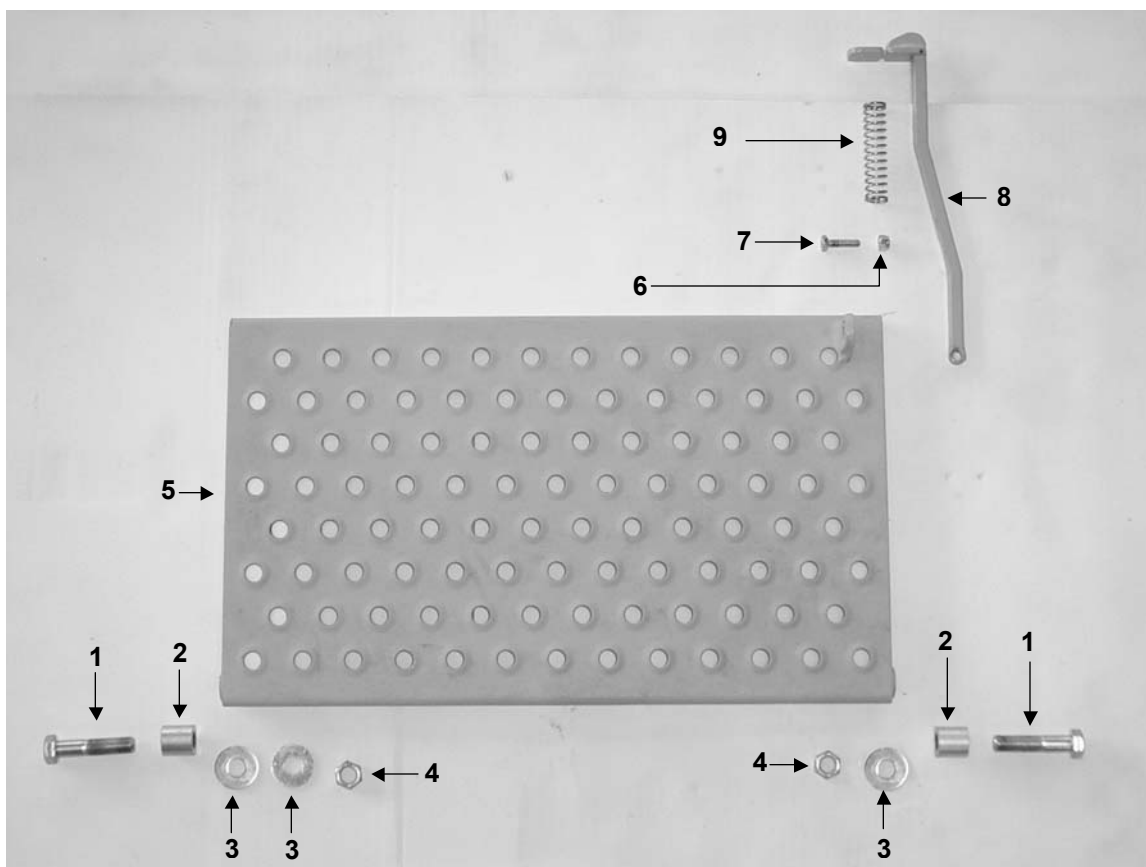

WRIGHT STANDER FOOT PLATE ASSEMBLY

Figure 13

1	11990011	Bolt, Hex ½ - 20 x 2 Z5
2	96410002	Foot Plate Joint, Zinc Plated
3	13990002	Washer, Flat USS 7/16 Z
4	12990018	Nut, Nylock Jam ½ - 20
5	93410001	Foot Plate Platform
6	12990019	Nut, Nylock ¼ - 20 Z
7	11990069	Bolt, Hex ¼ - 20 x 1 Z5
8	93410085	OPC Actuator, Stander
9	16410002	Spring Large Compression