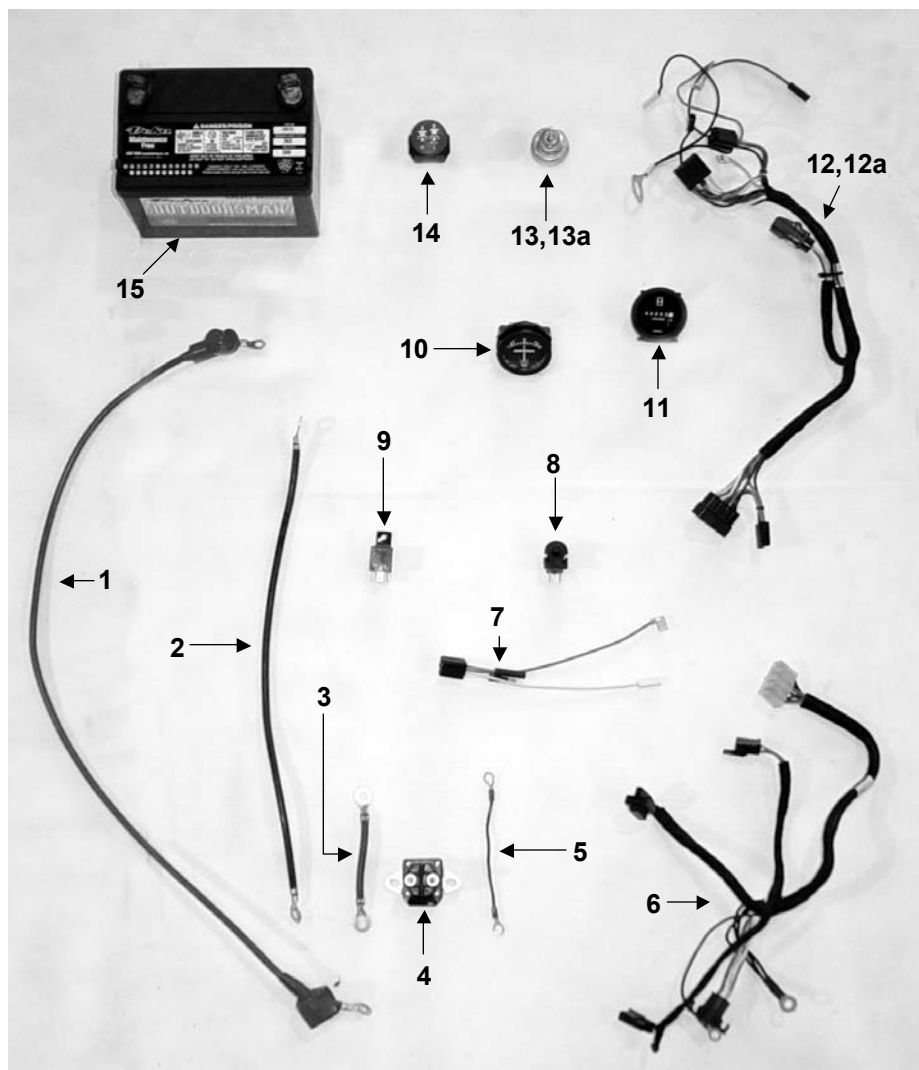

WRIGHT STANDER ELECTRICAL ASSEMBLY

Figure 7

1	53490010	Cable, Battery, Red 38" with Lug Insul.
2	53490011	Cable, Battery, Black 18 1/2 "
3	53490012	Cable, Battery Red 3 1/2 "
4	53490009	Solenoid
5	53490007	Wire, Grounding
6	53490005	Harness, Main, Electric with Relay
7	53490017	Wire Harness, Engine (Kaw 17 HP. R/E and 19/23/25 HP)
8	52410003	Switch, OPC, Black
9	53490019	Relay for Main Harness
10	54420002	Ammeter incl. Retainer and Hardware
11	54420001	Hour Meter, incl. Retainer
12	53490004	Wire Harness Instrument Panel, Electric
12a	53490015	Wire Harness Instrument Panel, Recoil
13	20420002	Ignition Switch, Electric Start (Incl. Key and Hardware)
13a	20420001	Ignition Switch, Recoil (incl. Key and Hardware)
14	52420003	Clutch Switch, Red Push/ Pull
15	56410001	Battery, 12v, Maint. Free