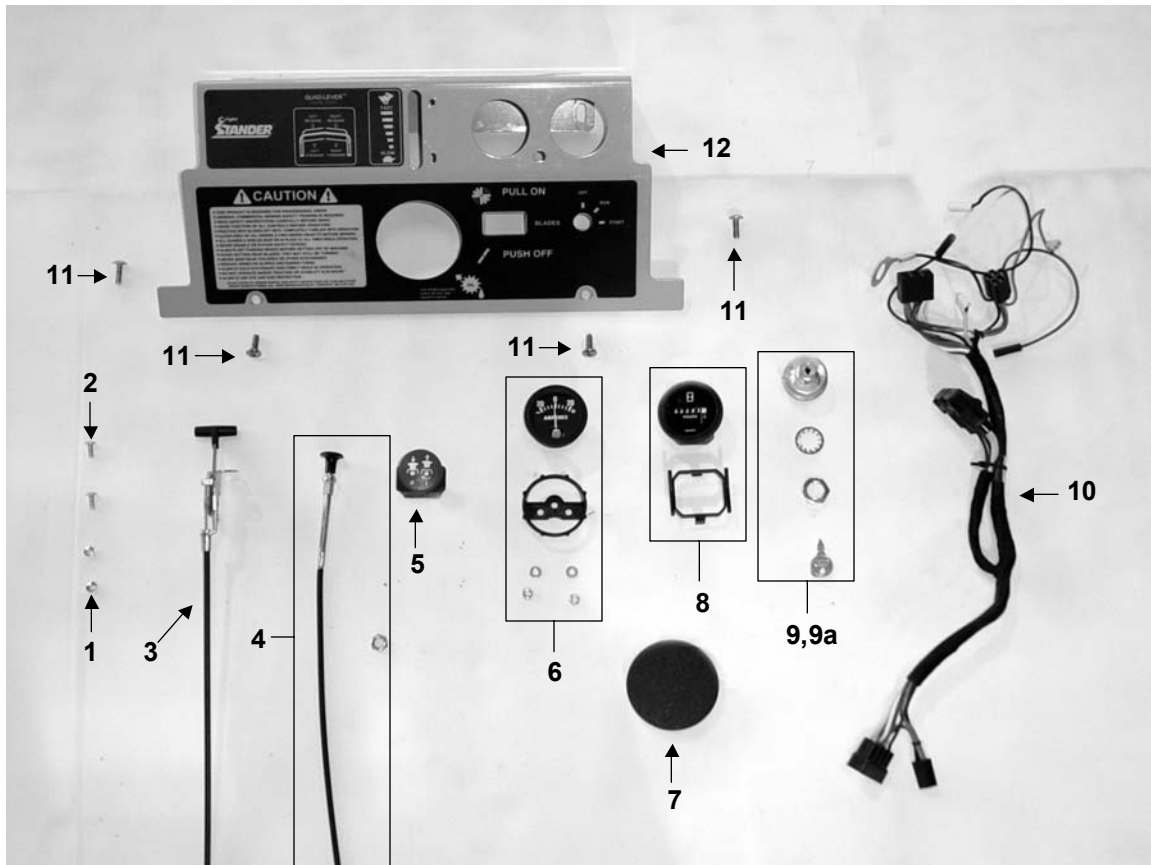

WRIGHT STANDER CONTROL LEVER ASSEMBLY

Figure 3

1	15990007	Hitch Pin Clip #213
2	18410002	Swivel End, 5/16 – 18
3	85410022	Control Rod x 26"
4	Medal21-05	Hitch Pin Clip #3
5	11990044	Bolt, Hex 5/16 – 18 x 1 3/4 Z5
6	93410082	Pump Lever Spacer .625 x .78125, Stander
7	93410083	Pump Lever Spacer .625 x .40625, Stander
8	12990021	Nut, Nylock 5/16 – 18Z
9	11990065	Bolt, Hex 5/16 – 18 x 1 1/4 Z5
10	93410081	Pump Lever
11	22420002	Groove Pin 1/2 x 19.9375 Z
12	15990009	E-Clip 1/2
13	14990004	Bushing, Bronze 1/2 Long
14	98420001	Left Control Lever Assembly (incl. 2 #13, 2 #17)
15	98420006	Right Control Lever Assembly (Incl. 2 #13, 2 #17)
16	13990015	Mach Bushing 1/2 ID 7/8 OD 18 Ga.
17	17420004	Foam Grip

WRIGHT STANDER DASH BOARD ASSEMBLY

Figure 4

1	12990015	Nut, kep 10 – 32
2	11990023	Screw, Truss HD mach 10 – 32 x ½ Z
3	52420002	Throttle Cable
4	52460002	Choke Cable incl. Retaining Nut
5	52420003	Clutch Switch, Red Push/Pull
6	54420002	Ammeter incl. Retainer and Hardware
7	17420001	Plug, Panel 3” , Black
8	54420001	Hour Meter incl. Retainer
9	20420002	Ignition Switch, Electric Start (incl. Key and Hardware)
9a	20420001	Ignition Switch, Recoil (incl. Key and Hardware)
10	53490004	Wire Harness, Dash Panel, Electric Start
11	11990024	Screw, Truss HD mach ¼ - 20 x ¾ Z
12	93420006	Instrument Panel