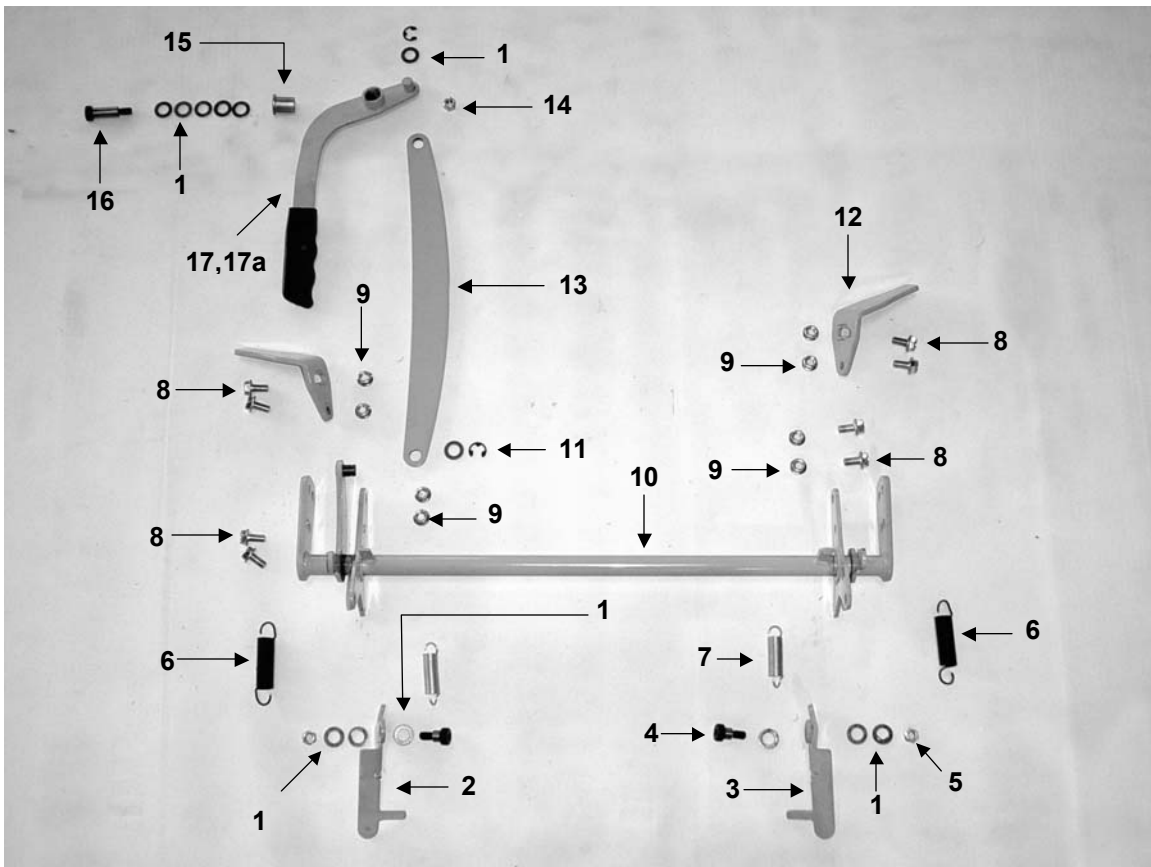

WRIGHT STANDER BRAKE ASSEMBLY

Figure 1

1	13990015	Mach Bushing, 1/2 ID x 7/8 OD x 18 Ga.
2	93410079	Pump Lock Lever, Left, Stander
3	93410080	Pump Lock Lever, Right, Stander
4	11990075	Bolt, shldr Allen 1/2 x 3/8
5	12990031	Nut, Toplock 3/8 - 16
6	16410009	Spring Ext.
7	16410008	Spring, Deck Cog
8	11990030	Bolt, Flange 3/8 - 16 x 3/4 Z5
9	12990008	Nut, Lock Flange 3/8 - 16 Z
10	93410017	Brake, Lateral Link Bar
11	15990009	E-Clip 1/2
12	93410007	Brake Shoe
13	93410084	Brake Push Bar, Stander
14	12990031	Nut, Top lock 3/8 - 16
15	14990002	H-Bush .5060 x .7480 x 1 x 1 x .125
16	11990021	Bolt, shldr Allen 1/2 x 1 1/4
17	98420003	Parking Brake Handle Assembly (incl. #15 and #17a)
17a	17420003	Handle grip for brake

WRIGHT STANDER CONTROL LEVER ASSEMBLY

Figure 3

1	15990007	Hitch Pin Clip #213
2	18410002	Swivel End, 5/16 – 18
3	85410022	Control Rod x 26"
4	Medal21-05	Hitch Pin Clip #3
5	11990044	Bolt, Hex 5/16 – 18 x 1 3/4 Z5
6	93410082	Pump Lever Spacer .625 x .78125, Stander
7	93410083	Pump Lever Spacer .625 x .40625, Stander
8	12990021	Nut, Nylock 5/16 – 18Z
9	11990065	Bolt, Hex 5/16 – 18 x 1 1/4 Z5
10	93410081	Pump Lever
11	22420002	Groove Pin 1/2 x 19.9375 Z
12	15990009	E-Clip 1/2
13	14990004	Bushing, Bronze 1/2 Long
14	98420001	Left Control Lever Assembly (incl. 2 #13, 2 #17)
15	98420006	Right Control Lever Assembly (Incl. 2 #13, 2 #17)
16	13990015	Mach Bushing 1/2 ID 7/8 OD 18 Ga.
17	17420004	Foam Grip