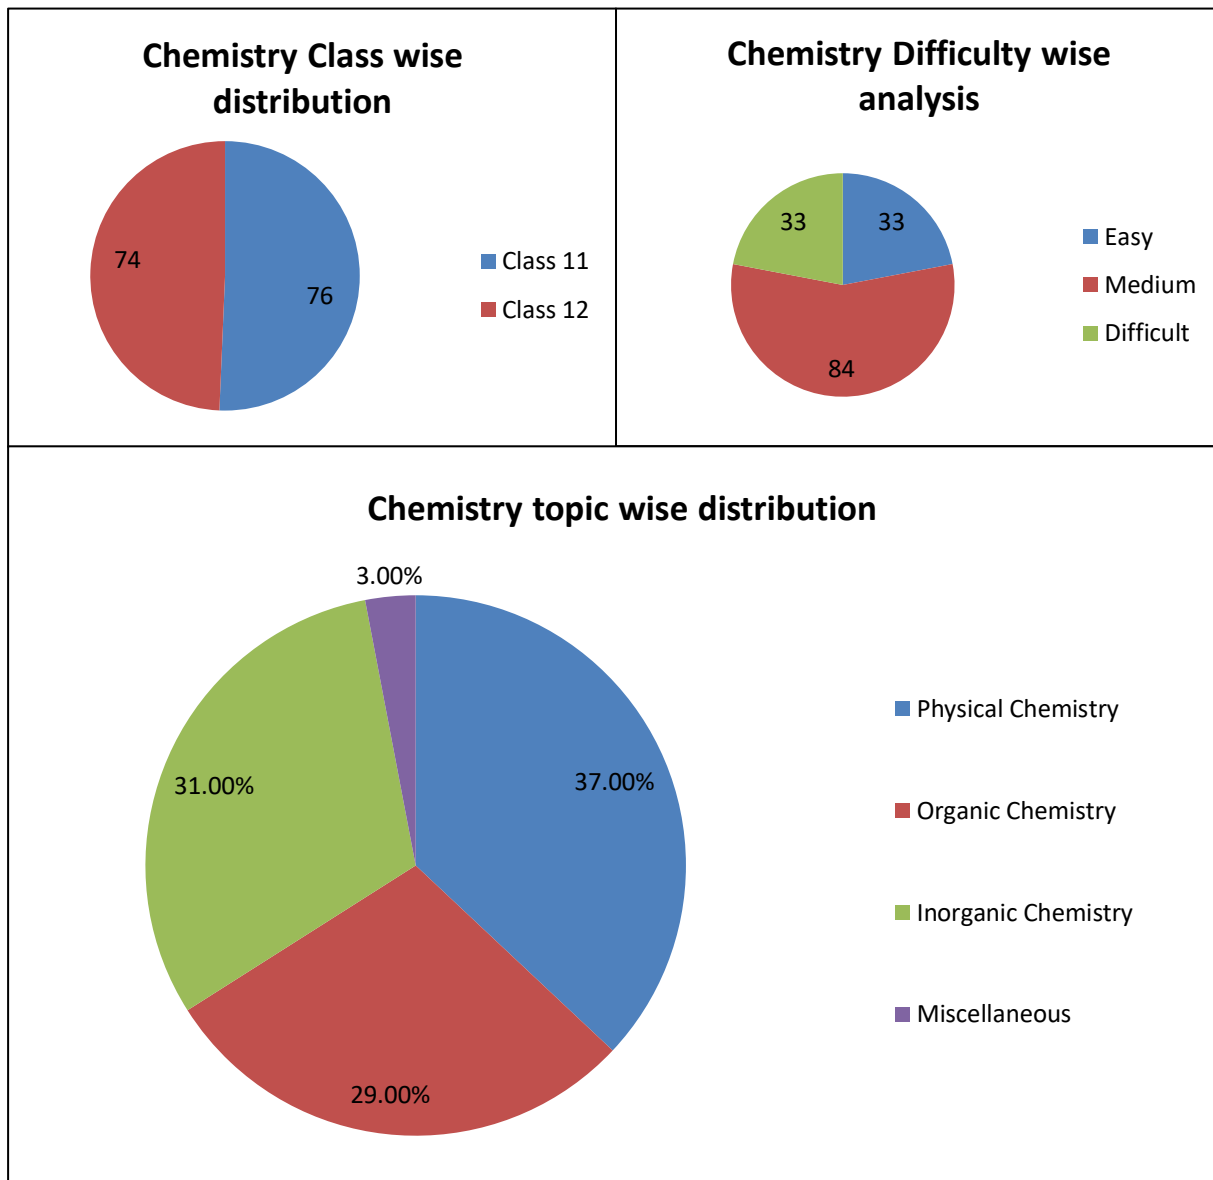

हमारा विश्वास... हर एक विद्यार्थी है खास

Chemistry

**Increase Your Score
for JEE Main April 2020**

उत्कर्ष
15 JAN 2020

percentile between 97.0 to 98.99
in JEE Main (Jan-2020)

Fees - ₹ 22000 Including GST

उन्नति
17 JAN 2020

Below 97 percentile in JEE Main (Jan-2020)
Tenure: 62 Days | Schedule: 5 Classes Per Day

Fees - ₹ 27500 Including GST

उत्थान
17 JAN 2020

99 percentile and above
in JEE Main (Jan-2020)

Fees - ₹ 11000 score 160-200 | Fees - ₹ 5500 score 200-240 | Fees - ₹ 0 score above 240