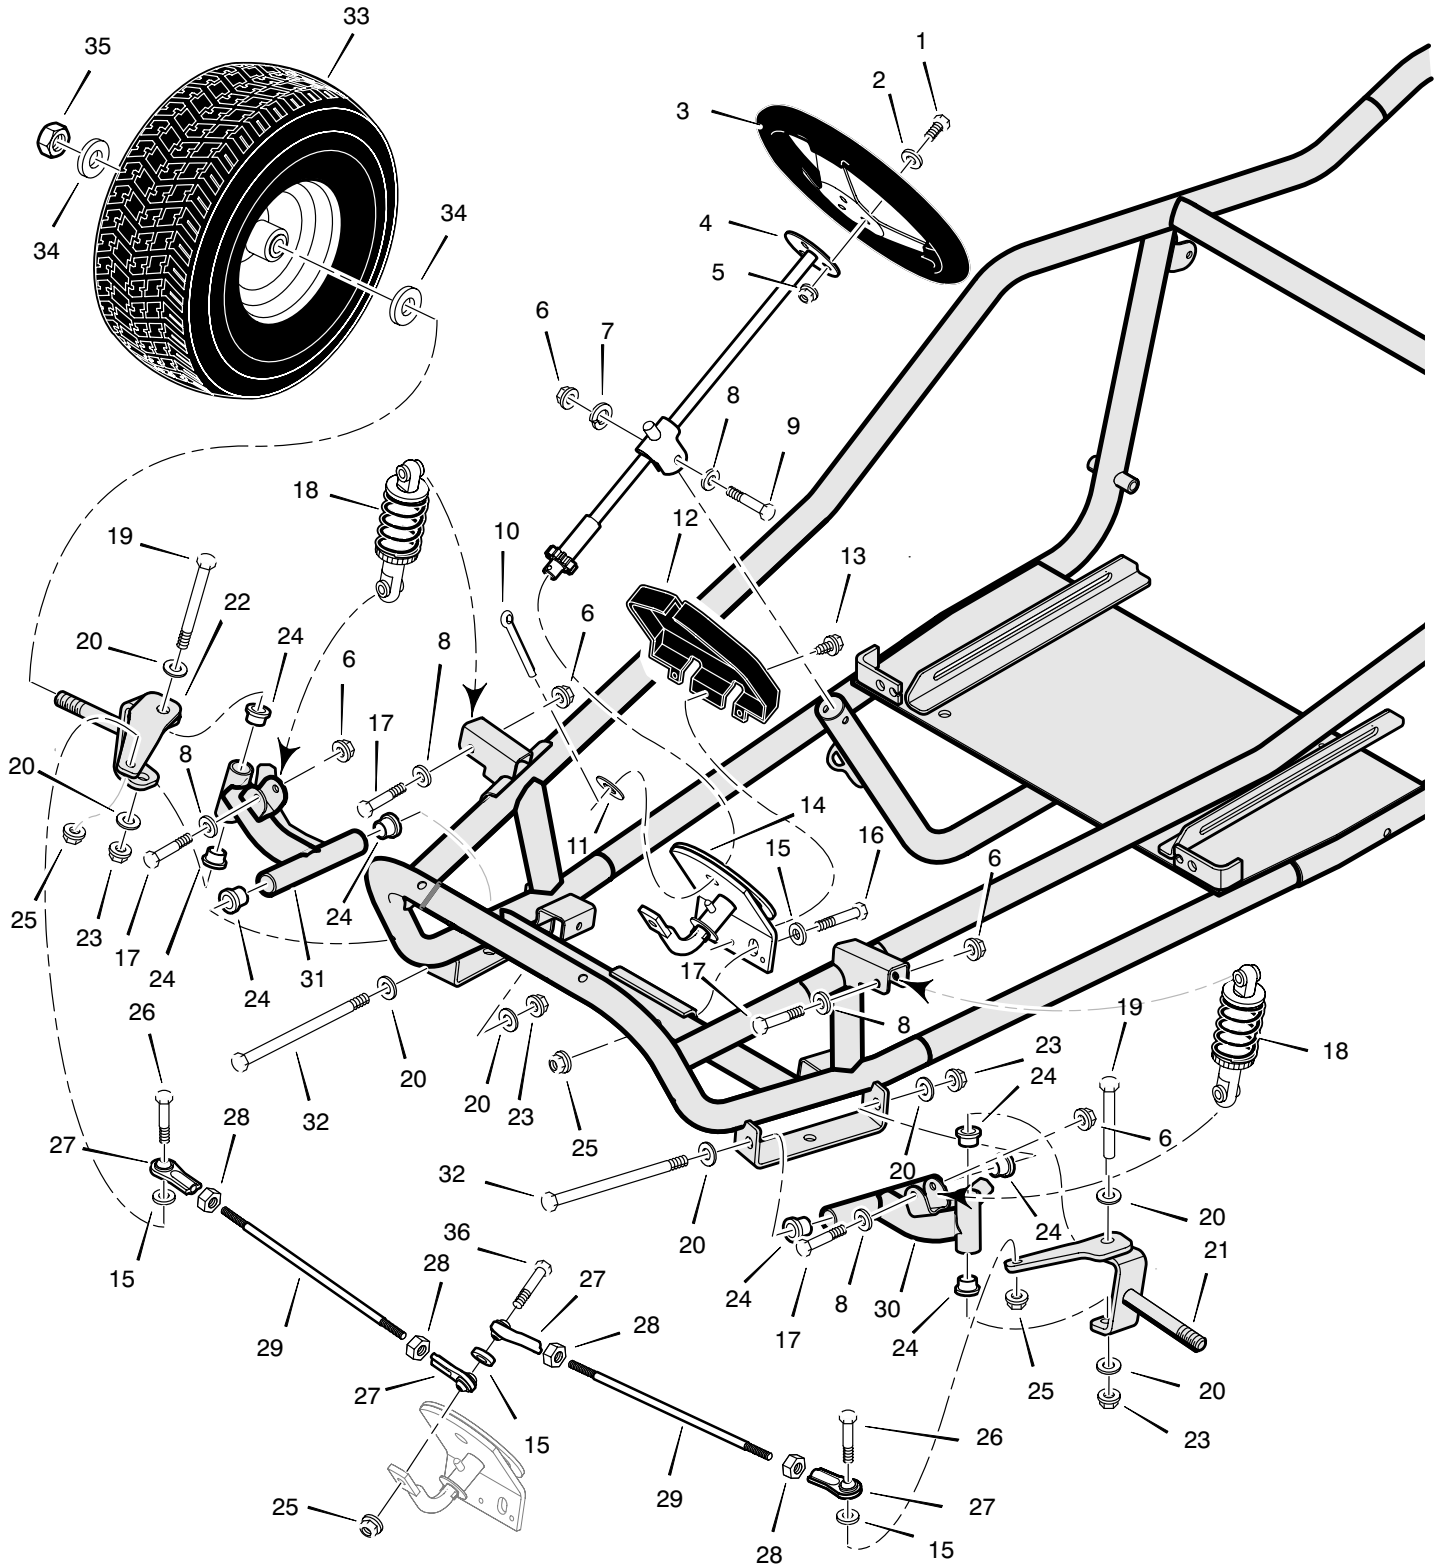

REPAIR PARTS

MURRAY GO-KART

MODEL GT60401x92NA
STEERING

REPAIR PARTS

MURRAY GO-KART

**MODEL GT60401x92NA
STEERING**

Key No.	Part No.	Description	Key No.	Part No.	Description
1	01X121	Bolt, Hex 1/4–20 X 0.75	19	01x180	Bolt, Hex 1/2–13 x 4.5
2	017X37	Washer	20	17x102	Washer
3	1201230	Wheel Steering	21	1201219E811	Spindle Assembly –Left
4	1201245 Z	Shaft Assembly, Steering	22	1201218E811	Spindle Assembly –Right
5	015x89	Nut, Flange Lock 1/4–20	23	015x41	Nut, Stoverlock 1/2–13
6	015x88	Nut, Flange Lock 5/16–18	24	1201110	Bushing
7	018x16	Washer, Split	25	015x84	Nut, Flange Lock 3/8–16
8	017x44	Washer	26	01x108	Bolt, Hex 3/8–16 x 1.25
9	001x75	Bolt, Hex 5/16–18 x 1.75	27	680070	End Bearing, Tie Rod
10	030x49	Pin, Cotter	28	015x33	Nut, 3/8–24
11	17x206	Washer	29	680248 Z	Rod, Tie
12	1201249	Guard, Steering	30	1201235E811	Suspension Assembly, LH. Front
13	26x308	Screw, Thread Forming	31	1201234E811	Suspension Assembly, RH. Front
14	1201491	Steering Assembly, Lower	32	01x187	Bolt, Hex 1/2–13 x 7.5
15	017x53	Washer	33	1201515	Wheel and Tire Assembly –Front
16	01x157	Bolt, Hex 3/8–16 x 2.5	34	17x197	Washer
17	001x75	Bolt, Hex 5/16–18 x 1.75	35	15x128	Nut, Nylock 5/16–11
18	1201223	Shock, Front 150mm/25mm	36	001x87	Bolt, Hex 3/8–16 x 2.00