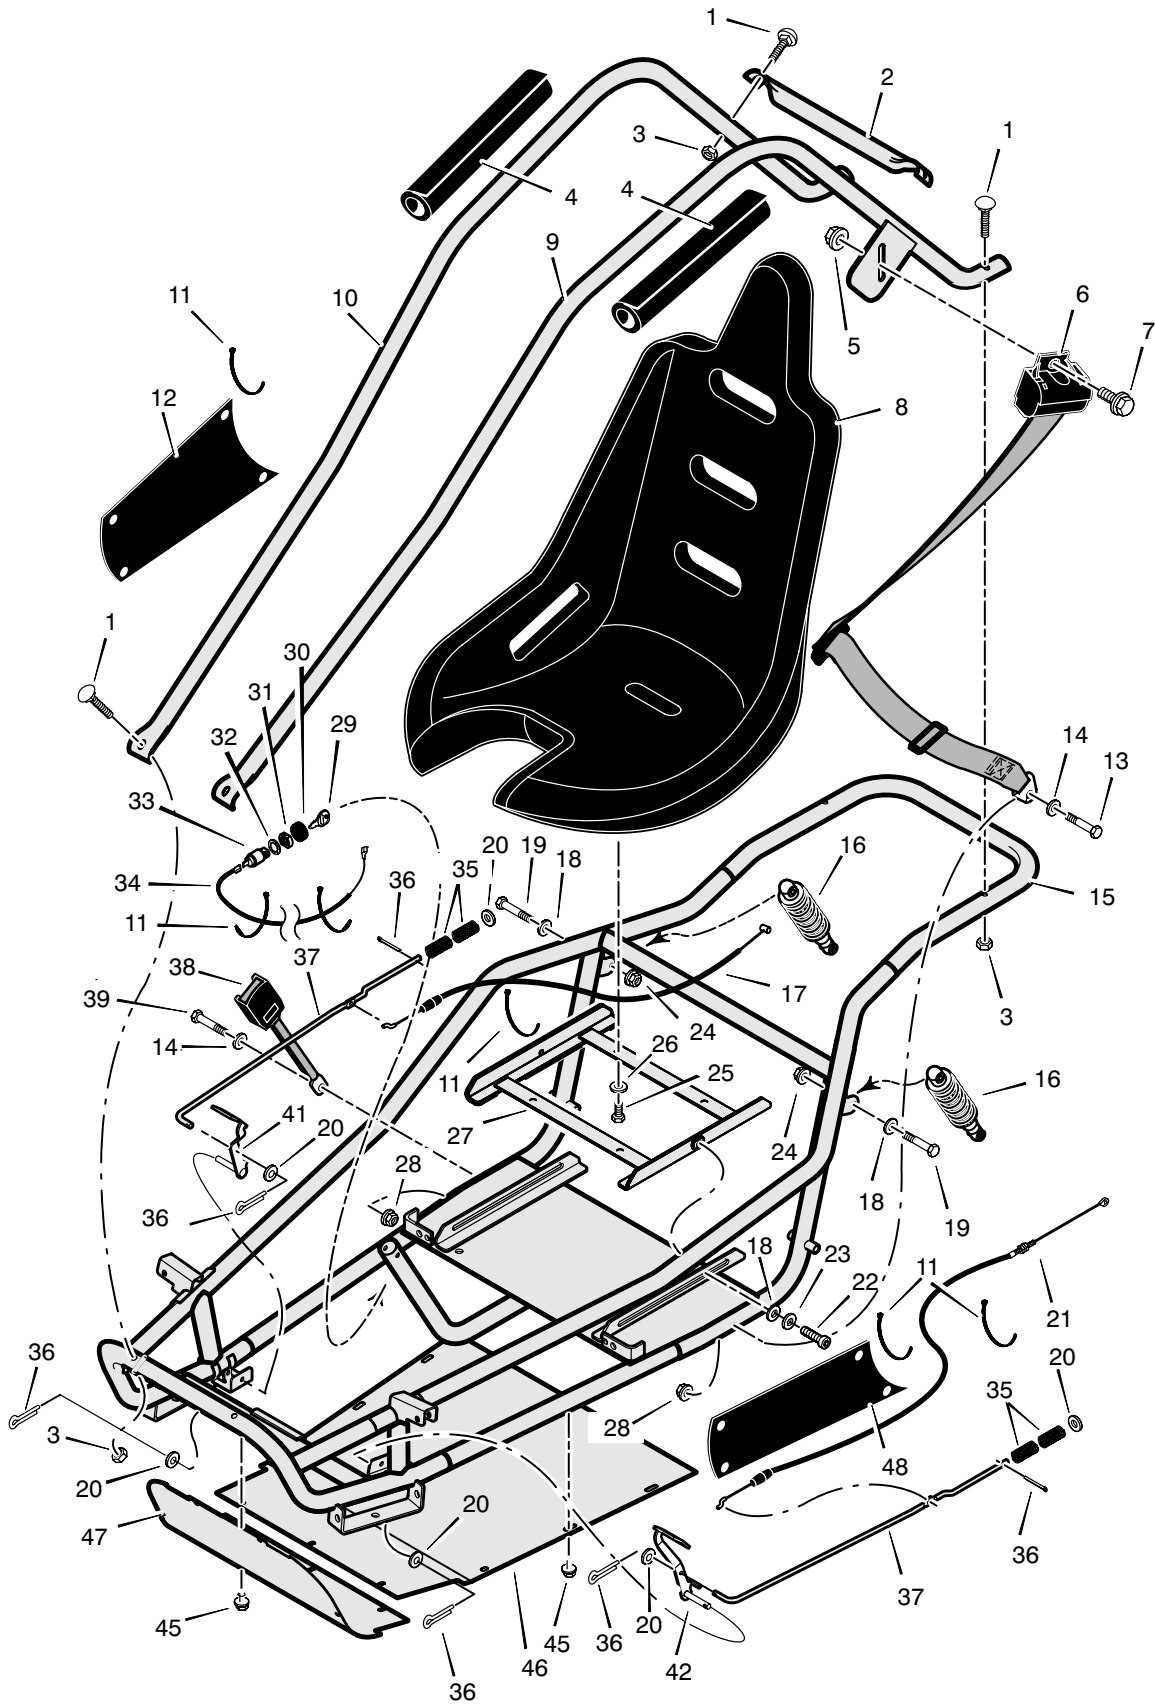

REPAIR PARTS

MURRAY GO-KART

MODEL GT60401x92NA
FRAME ASSEMBLY

REPAIR PARTS

MURRAY GO-KART

MODEL GT60401x92NA FRAME ASSEMBLY

Key No.	Part No.	Description	Key No.	Part No.	Description
1	002x77	Bolt, Carriage 5/16-18 x 2.00	24	015x88	Nut, Flange Lock 5/16 -18
2	680011E811	Tube, Crossbrace	25	01x137	Screw, 3/8-16 x 1
3	15x123	Nut, Nylock 5/16-18	26	017x37	Washer
4	1201367	Pad, Rail	27	1201250E811	Frame, Seat
5	15x136	Nut, Lock .44-20	28	015x84	Nut, Flange 3/8-16
6	680309	Seatbelt -Top	29	020729	Key, Ignition
7	009x66	Bolt, Shoulder .44-20 x 0.5	30	091488	Cap, Ignition Switch
8	1201265	Seat	31	091489	Nut, Ignition Switch
9	1201253E811	Tube, Brush Guard -Left	32	019x40	Washer, Ignition Switch
10	1201200E811	Tube, Brush Guard -Right	33	023665	Switch, Ignition
11	671372	Strap, Tie	34	1201300	Wire, Ignition
12	1201337	Panel, Right Side	35	164x32	Spring, Compression
13	001x87	Bolt, Hex 3/8-16 x 2	36	030x49	Pin, Cotter
14	017x53 Z	Washer	37	1201631E811	Rod, Accelerator/Brake
15	1201633E811	Frame Assembly	38	680270	Anchor, Seat Belt
16	1201222	Shock, 200mm/55mm	39	001x87	Bolt, Hex 3/8-16 x 2
17	1201226	Cable, Accelerator	41	1201625 Z	Pedal, Brake
18	017x44	Washer	42	1201626 Z	Pedal, Accelerator
19	001x75	Bolt, Hex 5/16-18 x 1.75	45	26x274	Screw, Tap 5/16-18 x .62
20	017x42 Z	Washer	46	1201188E811	Pan, Floor
21	1201225	Cable, Brake	47	1201189E811	Pan, Floor -Front
22	352x1	Screw, Socket Cap Head	48	1201336	Panel, Left Side
23	018x16	Washer, Split	49	680080	Pad, Steering Post