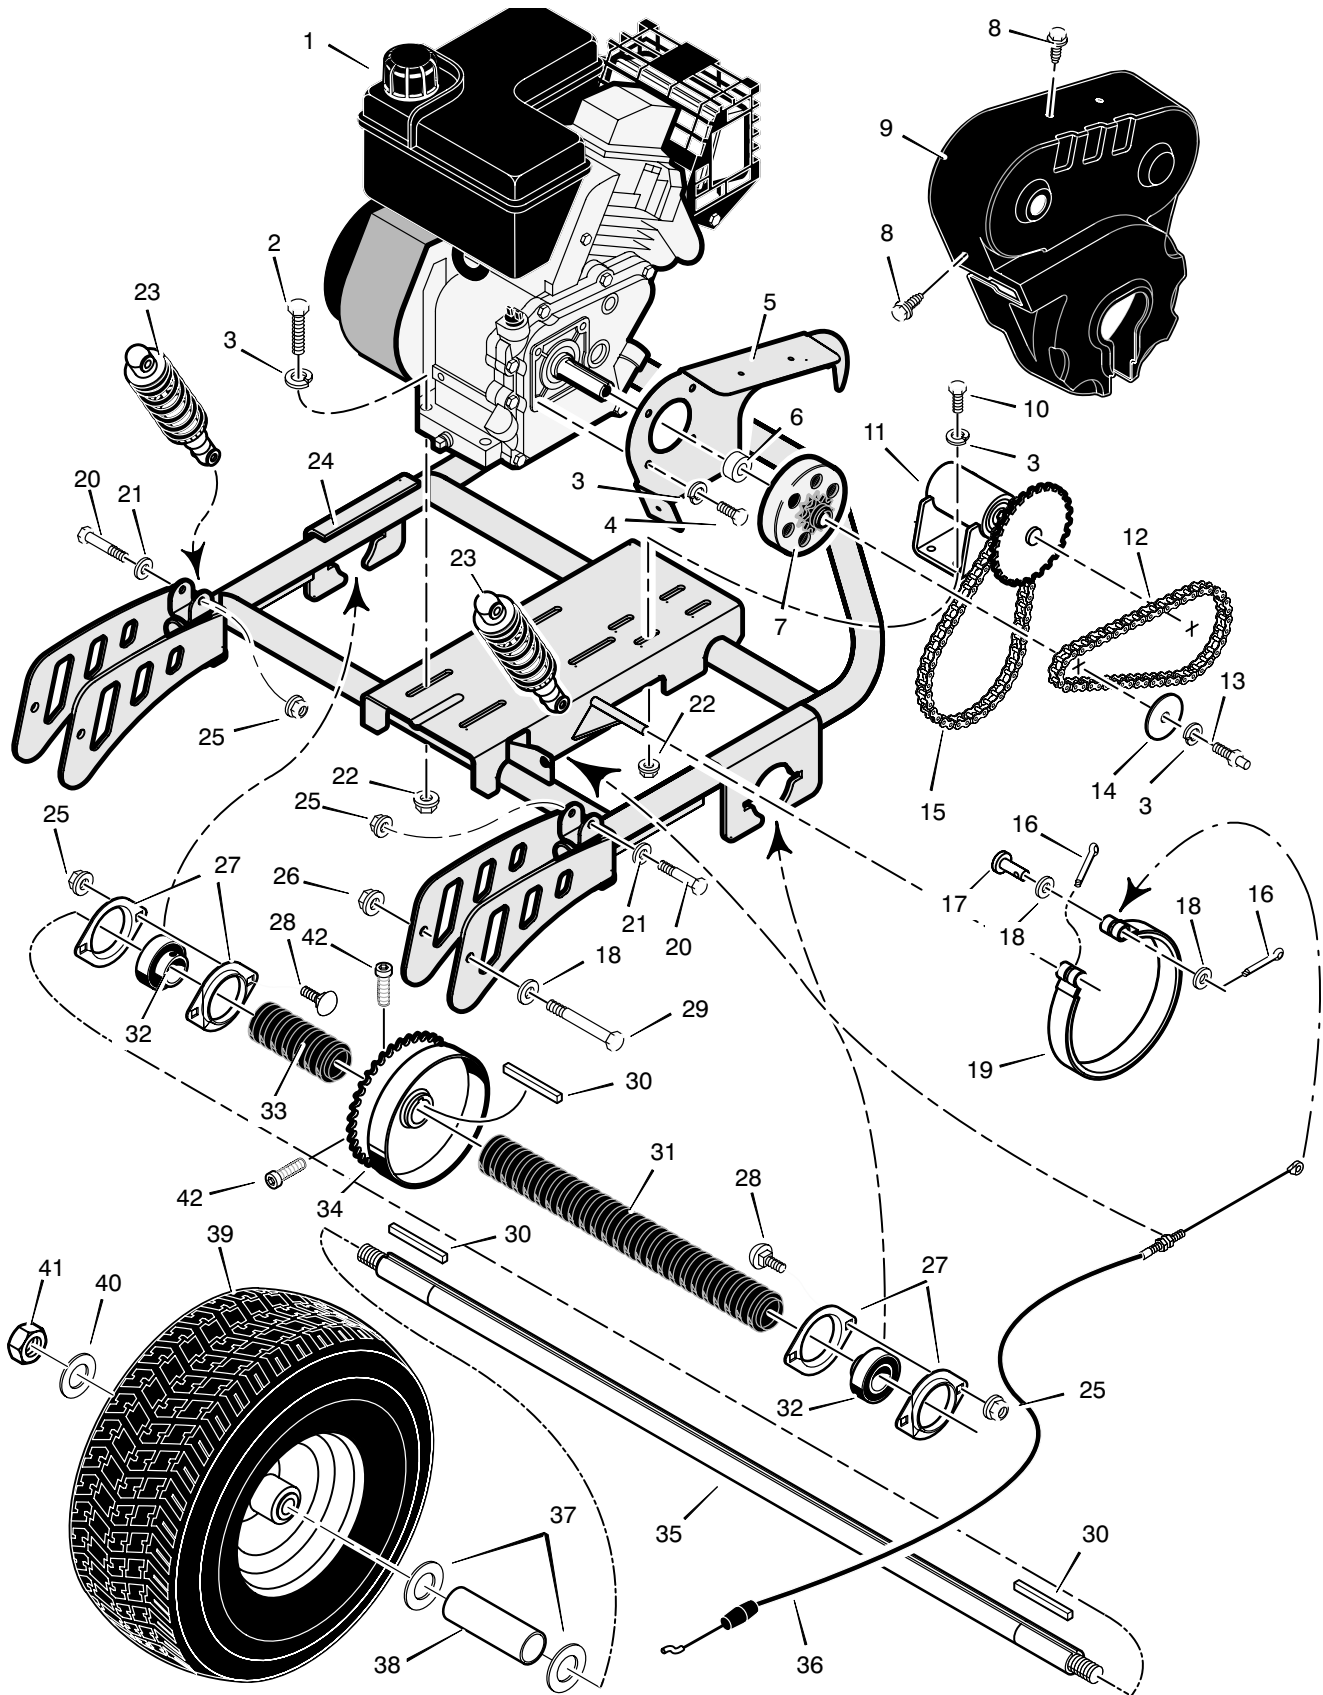

# REPAIR PARTS

MURRAY GO-KART

MODEL GT60401x92NA  
DRIVE ASSEMBLY

# REPAIR PARTS

## MODEL GT60401x92NA DRIVE ASSEMBLY

Key No.	Part No.	Description	Key No.	Part No.	Description
1	-----	Engine, 6hp *	23	1201222	Shock, 200mm/55mm
2	01x131	Bolt, 5/16-18 x 1.5	24	1201214E811	Frame, Swing
3	018x16	Washer, Split	25	015x88	Nut, Flange Locknut 5/16-18
4	001x62	Bolt, Hex 5/16-24 x 0.5	26	015x84	Nut, Flange Locknut 3/8-16
5	1201237E811	Bracket, Drive Train Guard	27	680122	Retainer, Axle Bearing
6	092280	Spacer, Pinion Gear/Clutch	28	002x64	Bolt, Carriage 5/16-18 x 0.75
7	680298	Clutch, Centrifugal	29	01x123	Bolt, Hex Head 3/8-16 x 3.5
8	26x263	Screw 1/4-20	30	680260	Key, 1/4 x 2.9
9	1201238E701	Guard, Drive Train	31	1201105	Sleeve, Axle -18 inch
10	001x84	Bolt, Hex Head 5/16-18 x 1	32	680162	Bearing, Axle
11	1201276	Gear Assembly, Reduction	33	1201120	Sleeve, Axle
12	1201227	Chain, 24 inch	34	1201224	Sprocket and Brake Drum Assy.
13	680312	Bolt, Grease Fitting	35	1201084	Axle
14	17x203	Washer	36	1201225	Cable, Brake
15	1201228	Chain, 25 inch	37	17x193	Washer
16	030x20	Pin, Cotter	38	1201339	Spacer
17	29x105	Pin, Clevis	39	1201516	Wheel and Tire Assembly -Rear
18	017x53	Washer	40	17x192	Washer
19	680156	Brake, Band	41	15x126	Nut, Nylock
20	001x75	Bolt, Hex Head 5/16-18 x 1.75	42	352X1	Screw, Hex Socket 5/16-18x .62
21	017x44	Washer	—	F-040300C	Manual, Owner's
22	015x79	Nut, Flange 5/16-18			