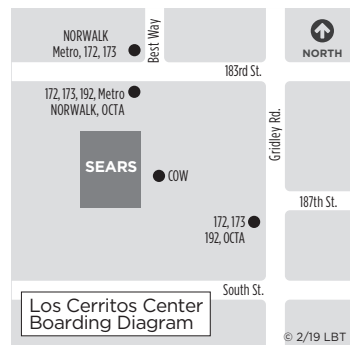

Service between Downtown Long Beach and Metro Green Line Norwalk Station

172 PCH/Palo Verde 173 PCH/Studebaker 174 PCH/Ximeno