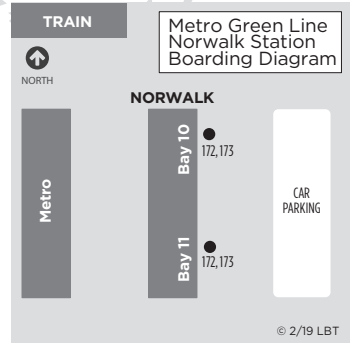

Service between Downtown Long Beach and Metro Green Line Norwalk Station

172 PCH/Palo Verde 173 PCH/Studebaker 174 PCH/Ximeno