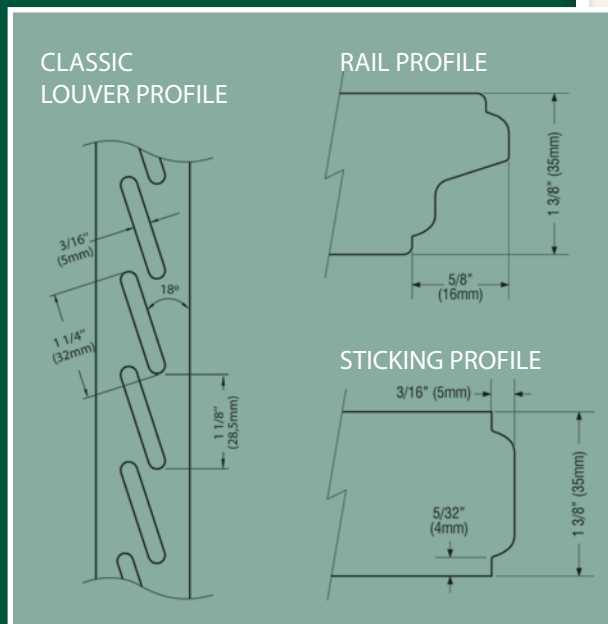

FEATURES:

- 1-3/8" Interior wood door
- Rich vertical grain suitable for staining or painting
- Environmentally friendly, FSC Certified
- 5-year limited warranty
- All doors are full and square and are shipped with polyolefin wrap