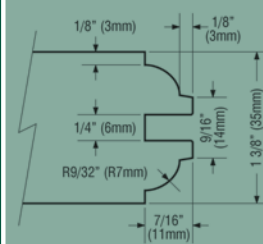

STICKING PROFILE