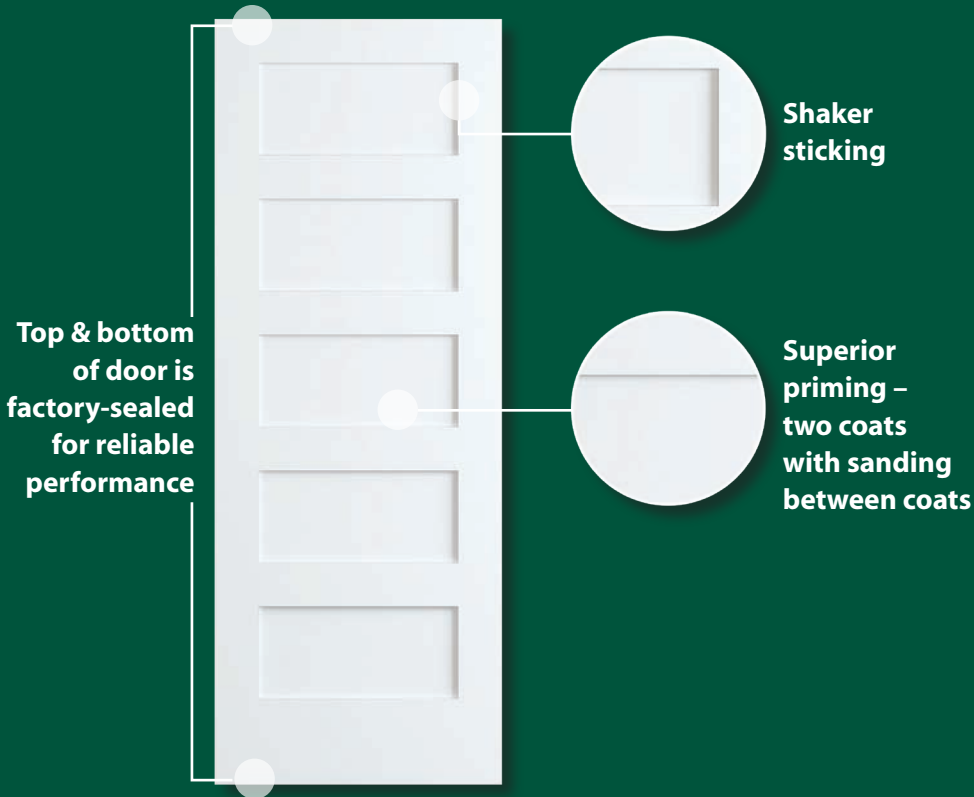

**2 Panel, Arch Top  
V-Groove**

*Knotty Pine*

*Available in 1/6, 2/0, 2/4, 2/6,  
2/8, 3/0 x 6/8 x 1-3/8 only*

# Shaker Style Flat Panel Doors

SEE LIST PRICES ON PAGE 21