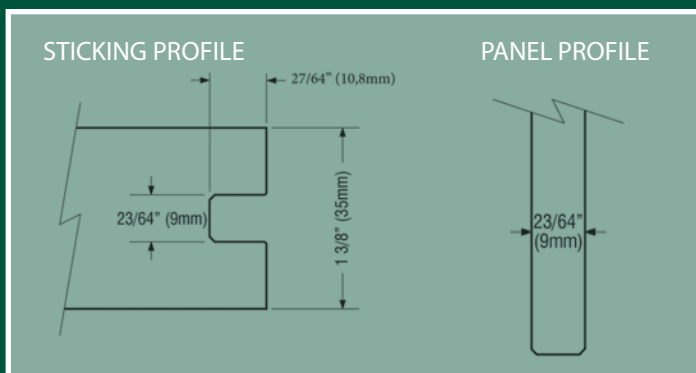

FLAT PANEL

SHAKER STYLE DOORS