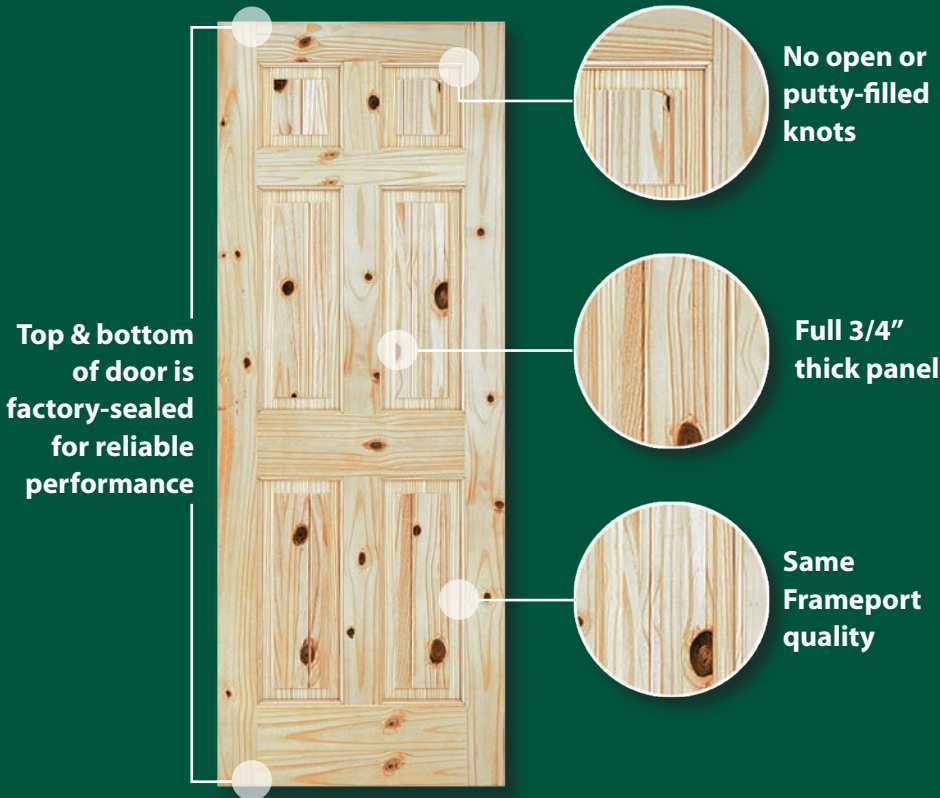

\* Three Panel Configuration

**REBATED  
PANEL DOORS**

**2 Panel, Arch Top  
V-Groove**

*Vertical Grain Pine*

Available in 1/6, 2/0, 2/4, 2/6,  
2/8, 3/0 x 6/8 x 1-3/8 only

**REBATED  
PANEL DOORS**

**2 Panel, Arch Top**

*Vertical Grain Pine*

Available in 1/6, 2/0, 2/4, 2/6,  
2/8, 3/0 x 6/8 x 1-3/8 only

# Knotty Pine Doors

SEE LIST PRICES ON PAGE 20

Top & bottom of door is factory-sealed for reliable performance

No open or putty-filled knots

Full 3/4" thick panel

Same Frameport quality