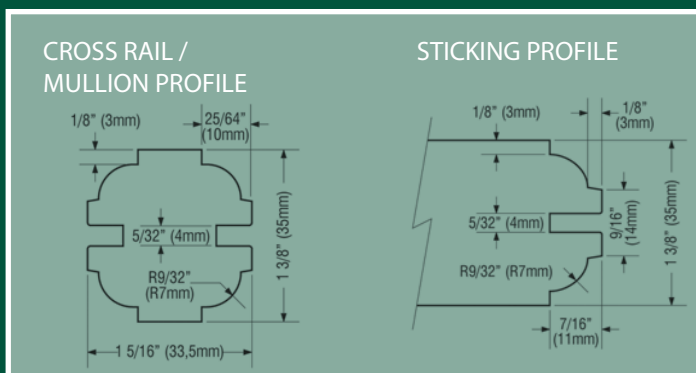

FEATURES:

- 1-3/8" Interior wood door
- True divided lites
- Suitable for staining or painting
- Environmentally friendly, FSC Certified
- 5-year limited warranty
- All doors are full and square and are shipped with polyolefin wrap

CLEAR GLASS
FRENCH DOORS