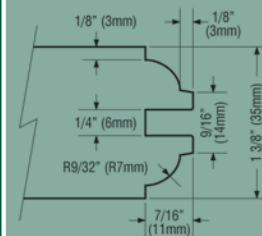

STICKING PROFILE