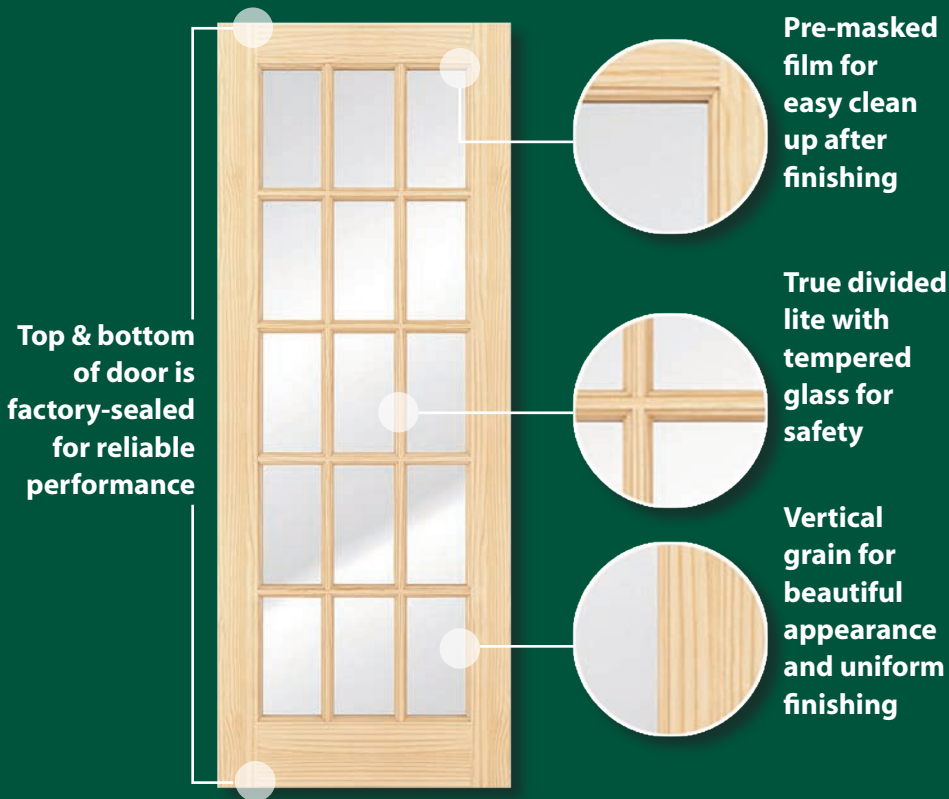

*Primed*

FLAT PANEL  
SHAKER STYLE DOORS

3 Panel

*Primed*

FLAT PANEL  
SHAKER STYLE DOORS

5 Panel

*Primed*

*Available in 1/6, 2/0,  
2/4, 2/6, 2/8, 3/0 x  
6/8 x 1-3/8 only*

# French Doors

SEE LIST PRICES ON PAGES 22-23

## FEATURES:

- 1-3/8" Interior wood door
- True divided lites
- Suitable for staining or painting
- Environmentally friendly, FSC Certified
- 5-year limited warranty
- All doors are full and square and are shipped with polyolefin wrap