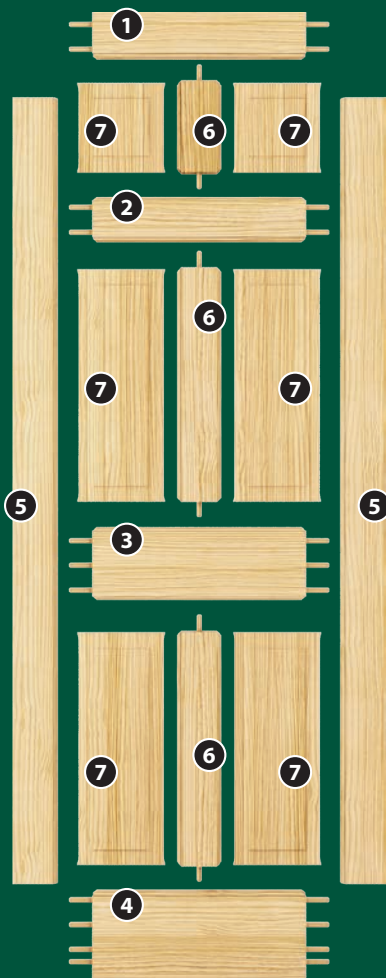

## *Interior Decorative Doors*

- Colonial Doors
- Knotty Pine
- Shaker Style
- French
- Louver
- Bifold

# Colonial Stile & Rail Doors

SEE LIST PRICES ON PAGE 19

- 1. Top Rail
- 2. Cross Rail
- 3. Lock Rail
- 4. Bottom Rail
- 5. Stile
- 6. Mullion
- 7. Raised Panel

Double or single hip profile for artisan crafted look