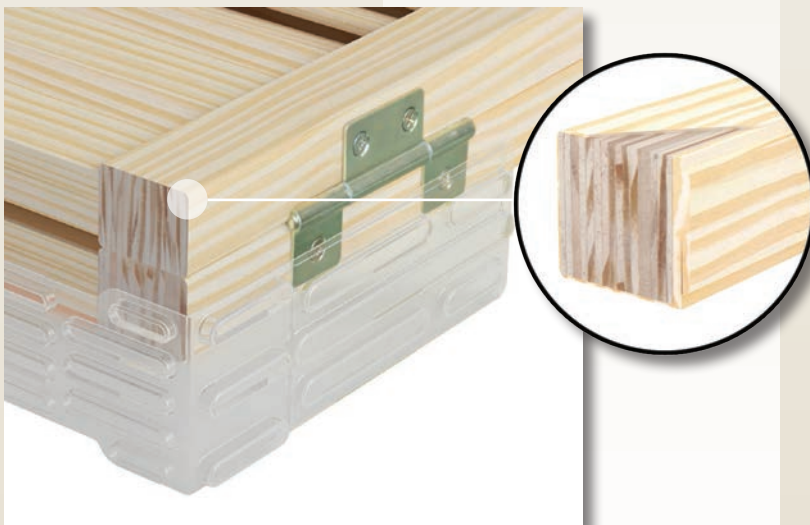

*1" Bifolds include all hardware*

**PLANTATION  
BIFOLD DOORS**

**Louver/Louver**

*Clear Pine,  
Raw or White Primed*

*Available in 2/0, 2/6, 2/8,  
3/0, 4/0, 5/0,  
6/0 x 6/8 x 1 only*

*1" Bifolds include all hardware*

LVL stiles eliminate warp