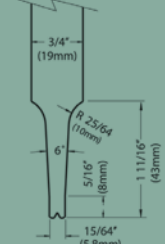

PANEL PROFILE