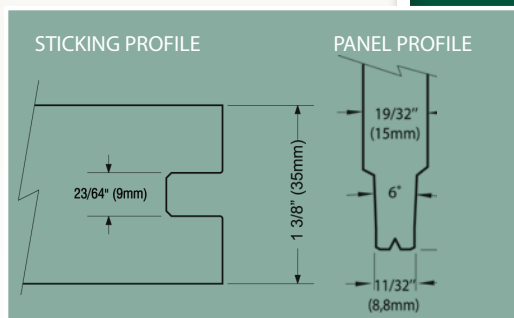

**COLONIAL
RAISED PANEL DOORS**

6 Panel

Available in 1/6*, 2/0, 2/4, 2/6,
2/8, 3/0 x 6/8 x 1-3/8
and 1/6*, 2/0, 2/4, 2/6, 2/8,
3/0 x 8/0 x 1-3/8

* Three Panel Configuration

**REBATED
PANEL DOORS**

**2 Panel, Arch Top
V-Groove**

Available in 1/6, 2/0, 2/4, 2/6,
2/8, 3/0 x 6/8 x 1-3/8 only

**REBATED
PANEL DOORS**

2 Panel, Arch Top

Available in 1/6, 2/0, 2/4, 2/6,
2/8, 3/0 x 6/8 x 1-3/8 only