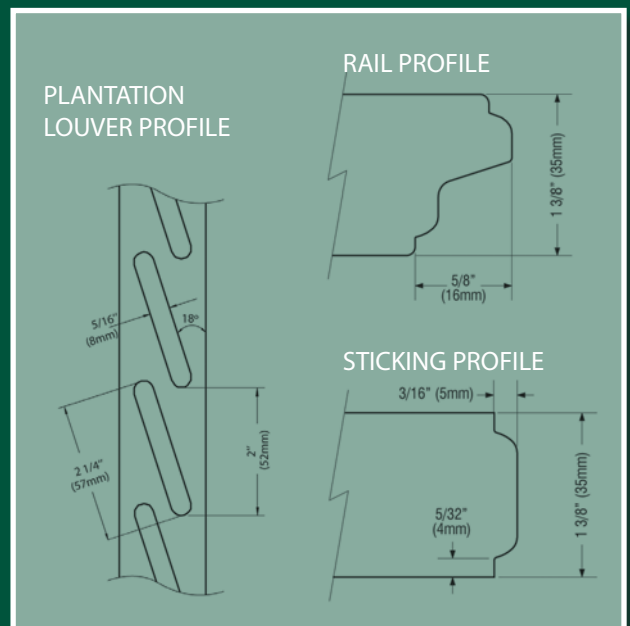

**CLASSIC
LOUVER DOORS**

Louver/Panel

*Available in 1/6, 2/0, 2/4, 2/6,
2/8, 3/0 x 6/8 x 1-3/8 only*

*All doors are full and square and
are shipped with Polyolefin Wrap*

**PLANTATION
LOUVER DOORS**

Louver/Louver

Available in 1/6, 2/0*, 2/4*,
2/6*, 2/8*, 3/0* x 6/8 x 1-3/8
and 1/6, 2/0, 2/4, 2/6, 2/8,
3/0 x 8/0 x 1-3/8*

* Available in raw & primed