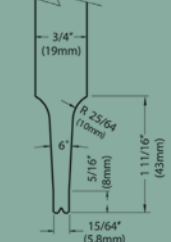

PANEL PROFILE