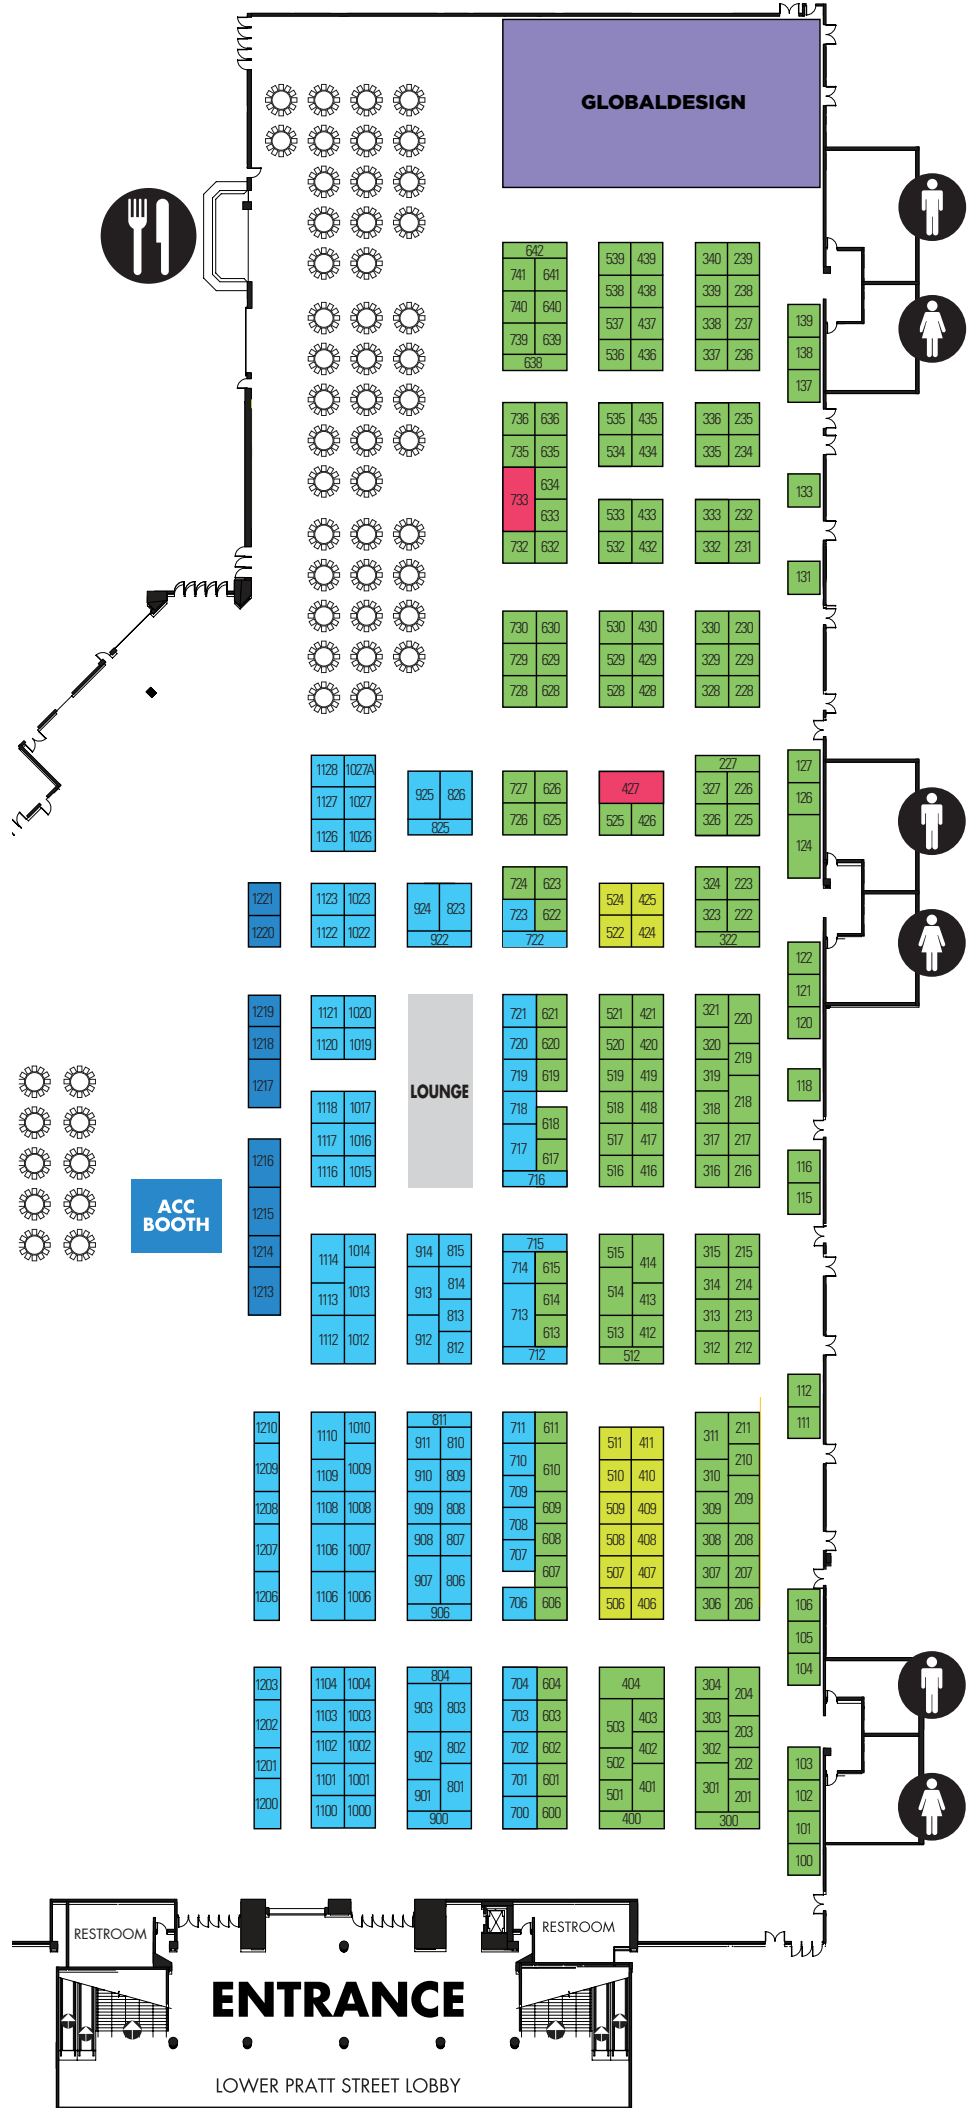

2018 SHOW FLOOR MAP

- Fashion/Jewelry
- Fashion/Jewelry (Wholesale Only)
- Home Décor
- Home Décor (Wholesale Only)
- Hip Pop

American **Craft** Council

1224 Marshall St. NE, Suite 200
Minneapolis, MN 55413
(612) 206-3100
craftcouncil.org