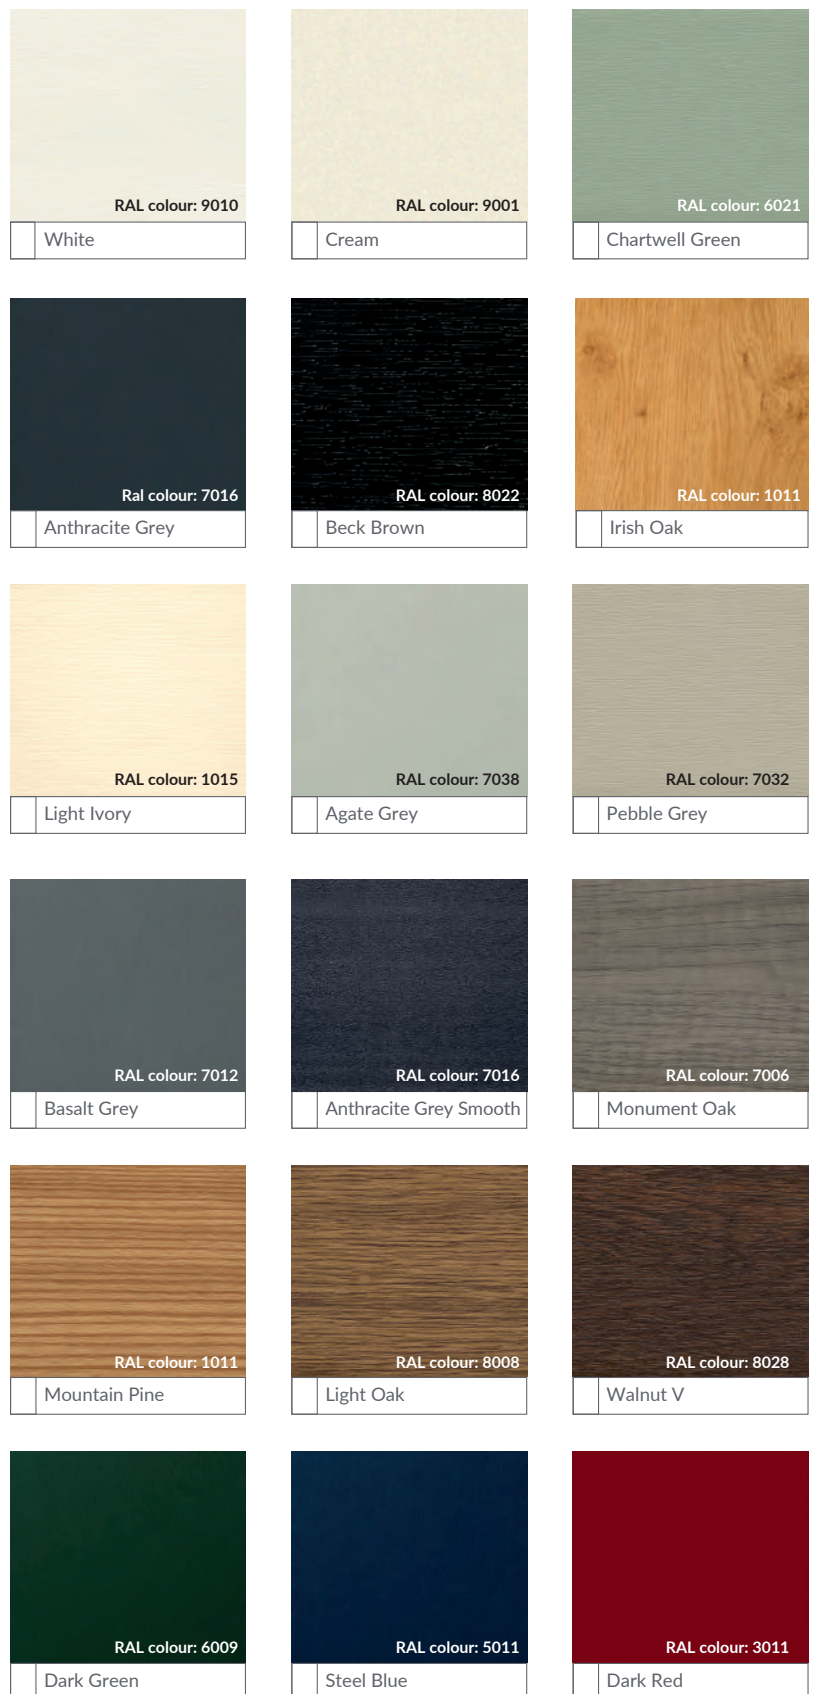

You can choose a profile style and colour to match your windows.

**LIFESTYLE
RANGE**

This colour panel is printed as a close match to the colour option of:
Steel Blue

STAMP YOUR STYLE *with a splash of colour*

LIFESTYLE
RANGE

This colour panel is printed as a close match to the colour option of:
Cream

Choose your colour...

Available in a range of colours and finishes.

... also available in the Spectral ultramatt finish colours