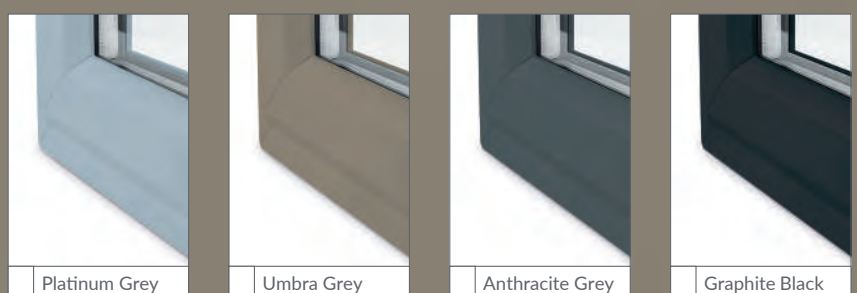

... also available in the Spectral ultramatt finish colours

Bi-Folding, patio, residential and French doors are available to order in our bevelled suite of profiles. Spectral offers an ultra smooth, velvet like, anti finger print surface that is extremely durable, easy to clean and highly resistant to scratches.