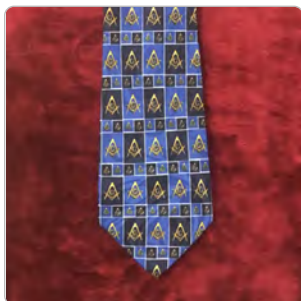

SKU **Unit Price**
T20 \$15.00

Tie - Shriners - Navy Blue and Reds
Associated Body: Shriners
Solid color tie dotted with small Shrine emblems.

T21 \$15.00

Tie - Masonic with Circles
Associated Body: Blue Lodge
Black and gray tie with alternating rows of medium and large square and compass emblems in black circles. Also available in blue.

T27 \$15.00

Tie - Masonic Striped Square and Compass - Navy
Associated Body: Blue Lodge
Navy tie with rows of square and compass emblems separated by horizontal stripes of blue and silver.

T28 \$15.00

Tie - Masonic with Square and Compass Rectangles
Associated Body: Blue Lodge
Alternating rows of medium and small sized rectangles with gold square and compass emblems in each. Available in black and gray or navy and royal blue.