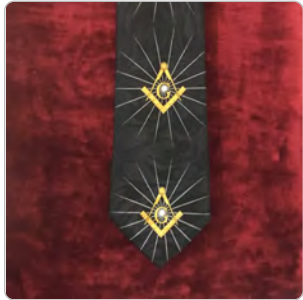

Tie - Masonic with Blazing Star

T42

$15.00

Associated Body: Blue Lodge
Square and Compass with Blazing Star