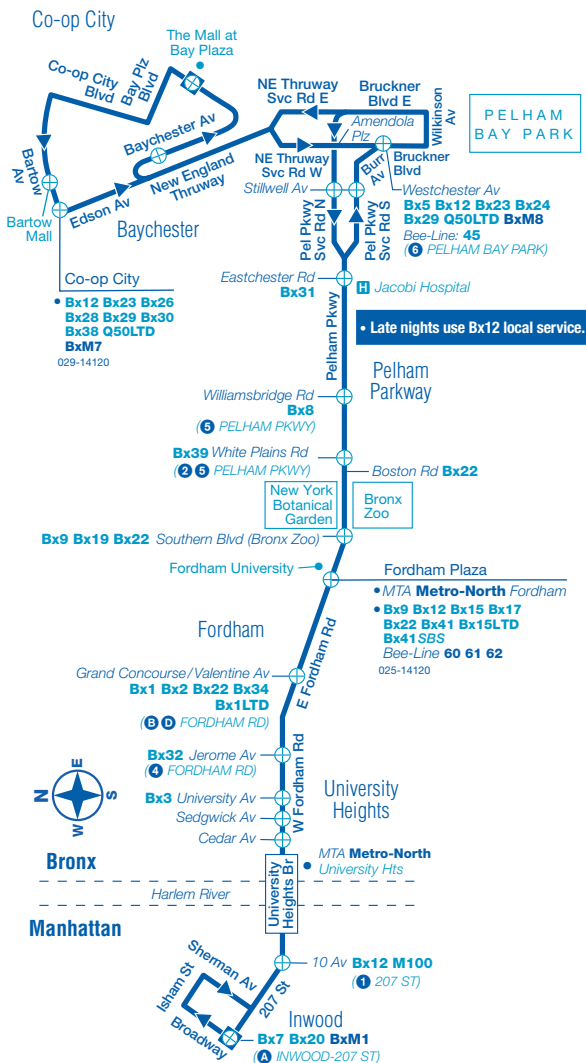

bx012s16334_cs

Bx12 + selectbus service MAP LEGEND

- **Local/Limited/SBS Bus Transfers:** shown in bold light blue type.
- **Express Bus Transfers:** shown in bold dark blue type.
- **+selectbus service** (2) STATION NAME
- Terminal
- Stop
- **MTA Metro-North Railroad Station**
- Point of Interest
- Subway Connection
- Summer only – Bx12 local buses provide service to Orchard Beach

For Accessible subway stations, travel directions and other information:
Call 511 or visit www.mta.info