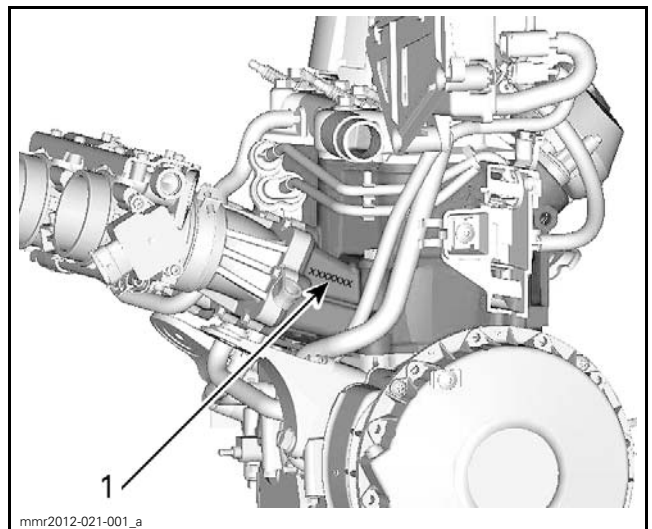

mnr2012-021-001_a

1. Identification number

NOTICE Take care to use the proper specification according to the type of engine and the model of vehicle.

1. If piston projection is out of specification, replace base gasket.