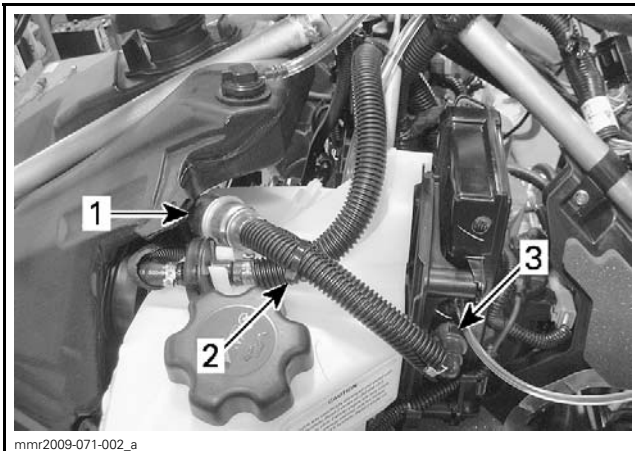

NOTE: A thicker base gasket will lower the piston projection measurement.

Refer to *CYLINDER BASE GASKET* table in *TOP END (800R ENGINES)* subsection of the *2012 SHOP MANUAL REV-XP/REV-XR*

10. Reinstall engine parts.

Fuel System Leak Test

REQUIRED TOOLS	
FUEL HOSE ADAPTER (P/N 529 036 023)	
PRESSURE GAUGE (P/N 529 035 709)	

1. Ensure there is enough gas in fuel tank.
2. Install a rag under the ECM hose quick connect to catch fuel spillage.
3. Disconnect fuel supply hose from ECM.

1. **TYPICAL**
1. ECM
  2. Fuel pressure hose
  3. Release button, quick disconnect fitting

4. Install the fuel hose adapter and the pressure gauge between fuel pressure hose and ECM.