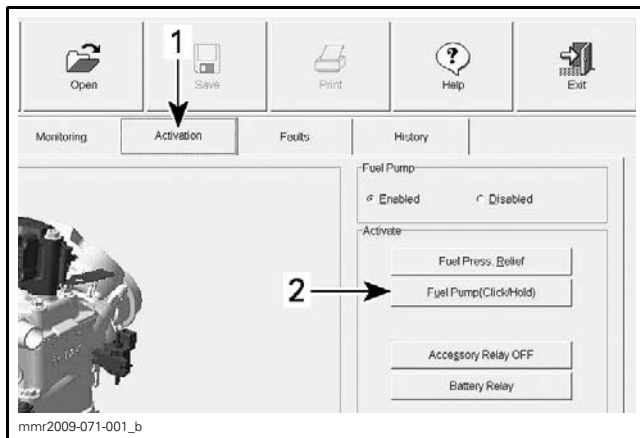

1. Activation tab
2. Fuel Pump (Click/Hold) button

NOTE: The fuel pump will run as long as you hold the **Fuel Pump (Click/Hold)** button in B.U.D.S.

11. Monitor the pressure gauge.

Fuel pressure should rise to approximately 303 kPa (44 PSI).

12. Release the **Fuel Pump (Click/Hold)** button

Fuel pressure should decrease and stabilize to approximately 210 kPa (30 PSI).

Fuel pressure should remain stable.

13. Check fuel system for leaks, especially around the injector hose fittings.

14. Remove tether cord cap (D.E.S.S. key).

15. Place the end of the adapter waste hose in the fuel tank filler neck.

16. Carefully bleed away fuel system using the bleed valve on the fuel hose adapter.