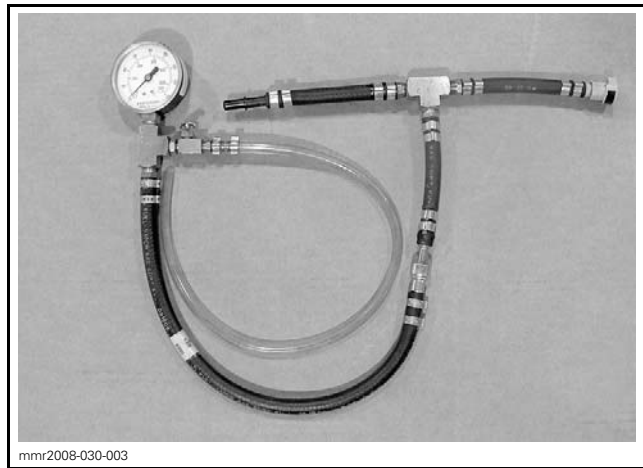

PRESSURE GAUGE WITH FUEL HOSE ADAPTER