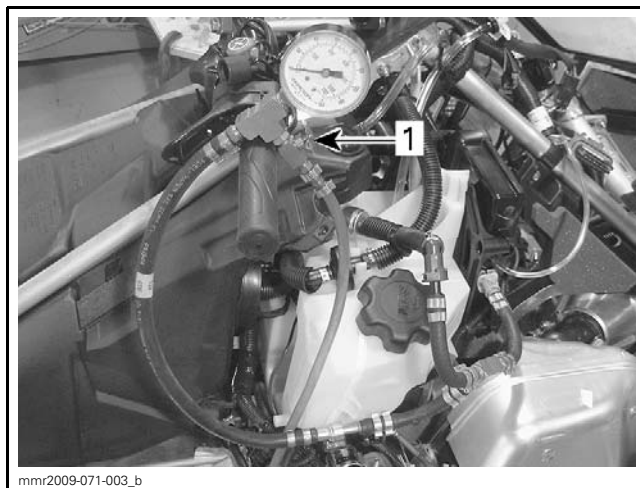

12. Release the **Fuel Pump (Click/Hold)** button

Fuel pressure should decrease and stabilize to approximately 210 kPa (30 PSI).

Fuel pressure should remain stable.

13. Check fuel system for leaks, especially around the injector hose fittings.

14. Remove tether cord cap (D.E.S.S. key).

15. Place the end of the adapter waste hose in the fuel tank filler neck.

16. Carefully bleed away fuel system using the bleed valve on the fuel hose adapter.

1. Pressure gauge bleed valve