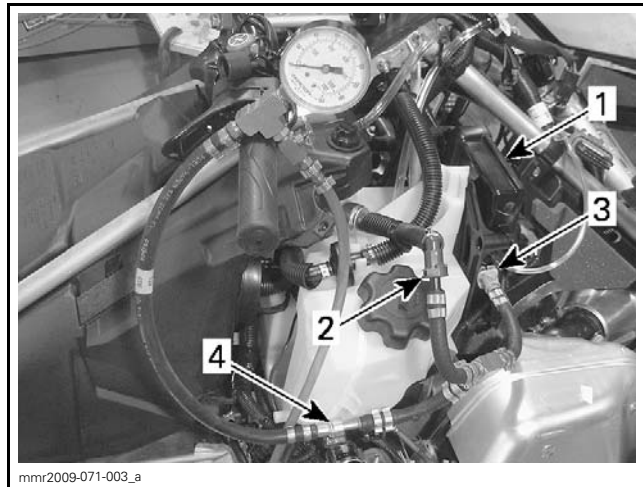

1. **TYPICAL**
1. ECM
  2. Fuel pressure hose fitting
  3. Fuel hose adapter to ECM fitting
  4. Fuel hose adapter to pressure gauge

⚠ WARNING

When carrying out this test, ensure fuel is not leaking from test equipment onto electrical components.

NOTE: The pump should be activated for 15 seconds to ensure proper bleeding of the system.

5. Connect the emergency engine stop switch (D.E.S.S. post) to the vehicle.
6. Install the tether cord cap (D.E.S.S. key) on the emergency engine stop switch.
7. Connect vehicle to the latest version of B.U.D.S.
8. Perform calibration or software update if asked for.
9. Select the **ECM** and **Activation** tabs.
10. Click on the **Fuel Pump (Click/Hold)** button in the **Activate** field.