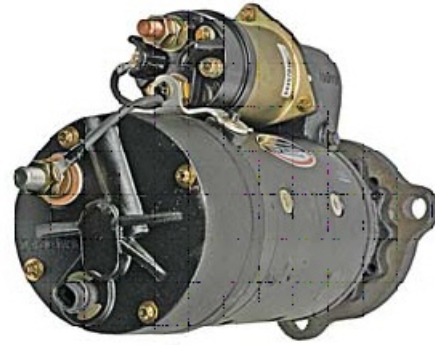

42MT

OCP = Overcrank Protection

	PART NUMBER	TYPE	CODE	NOTE - ALL 11 TEETH
Aftermarket Aftermarket Delco Remy Delco Remy	WA421211 WA421211R 1990424 10461052	NEW REMAN NEW REMAN	MW 100MW DR 140DR	2 year warranty 1 year warranty or Upgrade to 39MT Delco or Denso Style
Delco 10461033, 10461038, 10461053, 10461126, 10478894, 10478895, 10478963, 10479028, 10479037, 10479065, 10479072, 10479081, 10479150, 10479277, 10479285, 1113406, 1113638, 12301400, 1990337, 1990348, 1990352, 1990354, 1990358, 1990363, 1990375, 1990376, 1990386, 1990392, 1990398, 1990400, 1990420, 1990421, 1990423, 1990424, 1990450, 1990465, 1990468, 1990470, 1990475, 1990477, 1990478, 1990483, 1990495, 1993803, 1993807, 1993816, 1993823, 1993932, 1993934, 1993975, 1993977, 1993982, 1993985, 323-821, 323-864, 323-867, 3604322 Leece Neville LNS4200, M001094183, MS2-446S, MS2-501S, MS2-503S (Clock position is 82 degrees)				
Aftermarket Aftermarket Delco Remy Delco Remy	WA421211H WA421211HR 1990355 10461055	NEW REMAN NEW REMAN	MW 100MW DR 140DR	All with (OCP) Overcrank Protection 1 year warranty 1 year warranty or Upgrade to 39MT Delco or Denso Style
Delco 10461028, 10461183, 10462155, 10478815, 10479038, 10479062, 10479082, 19079038, 1990355, 1990391, 1990393, 1990428, 1990484, 1993776, 1993836 (Clock position is 82 degrees)				
42 MT	1990490 10461053	NEW REMAN	DR 140DR	86-92 Freightliner w/3176 Cat
Delco 10461042, 10461127, 1990490, 323-871 Leece Neville MS2-448S, MS2-502S, MS2-511S (Clock position is 88 degrees)				
42 MT w/OCP	1990489 10461075	NEW REMAN	DR 140DR	86-92 Freightliner w/3176 Cat
Delco 10461062, 10461185, 10479080, 1061062, 1990489, 323-873 (Clock position is 88 degrees)