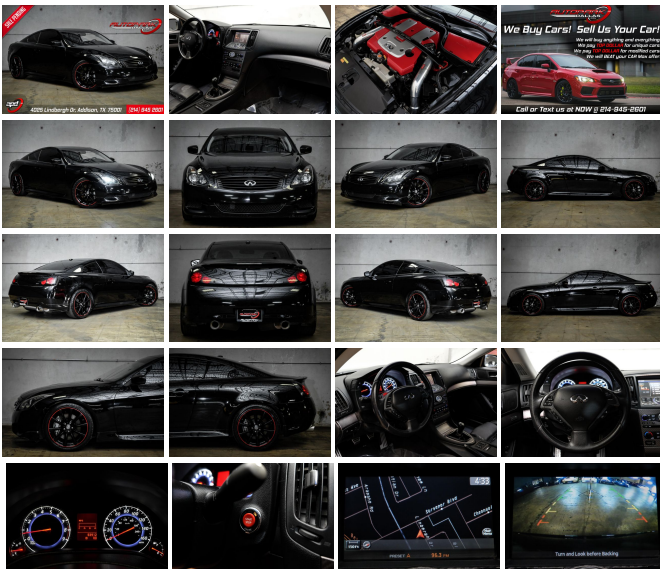

# 2008 INFINITI G37 Sport

View this car on our website at [autoparkdallas.com/6874101/ebrochure](http://autoparkdallas.com/6874101/ebrochure)

Our Price **\$16,995**

## Specifications:

<b>Year:</b>	2008
<b>VIN:</b>	JNKCV64E38M103004
<b>Make:</b>	INFINITI
<b>Model/Trim:</b>	G37 Sport
<b>Condition:</b>	Pre-Owned
<b>Body:</b>	Coupe
<b>Exterior:</b>	Black Obsidian
<b>Engine:</b>	3.7L DOHC SMPI 24-valve V6 aluminum engine
<b>Interior:</b>	Graphite Leather
<b>Transmission:</b>	6-speed manual transmission w/OD
<b>Mileage:</b>	63,921
<b>Drivetrain:</b>	Rear Wheel Drive
<b>Economy:</b>	City 17 / Highway 26

AutoPark Dallas is thrilled to offer you this 6-Speed Black Obsidian 2008 INFINITI G37 Sport Coupe for sale! Introduced to the United States back in 2002, the popularity of these Japanese born sport luxury coupes made it not just another vehicle in the automotive market. The G-Series was insanely well-made and the provided amazing performance while not being overly priced like most of INFINITI's German competitors. Our INFINITI G37 we have here at APD is considered the Second Generation, which provides the new VQ37VHR Engine (which brought about its name) and newer technology that we are used to today! The cherry on top of this INFINITI G37 Coupe Sport is the fact its a RARE 6-Speed manual!!!! Don't hesitate to swing on by and check out this INFINITI G37 parked in our indoor 16,000 Sq Ft Showroom located in Dallas , Texas amongst our inventory of 100+ other Performance / Modified and Luxury cars!